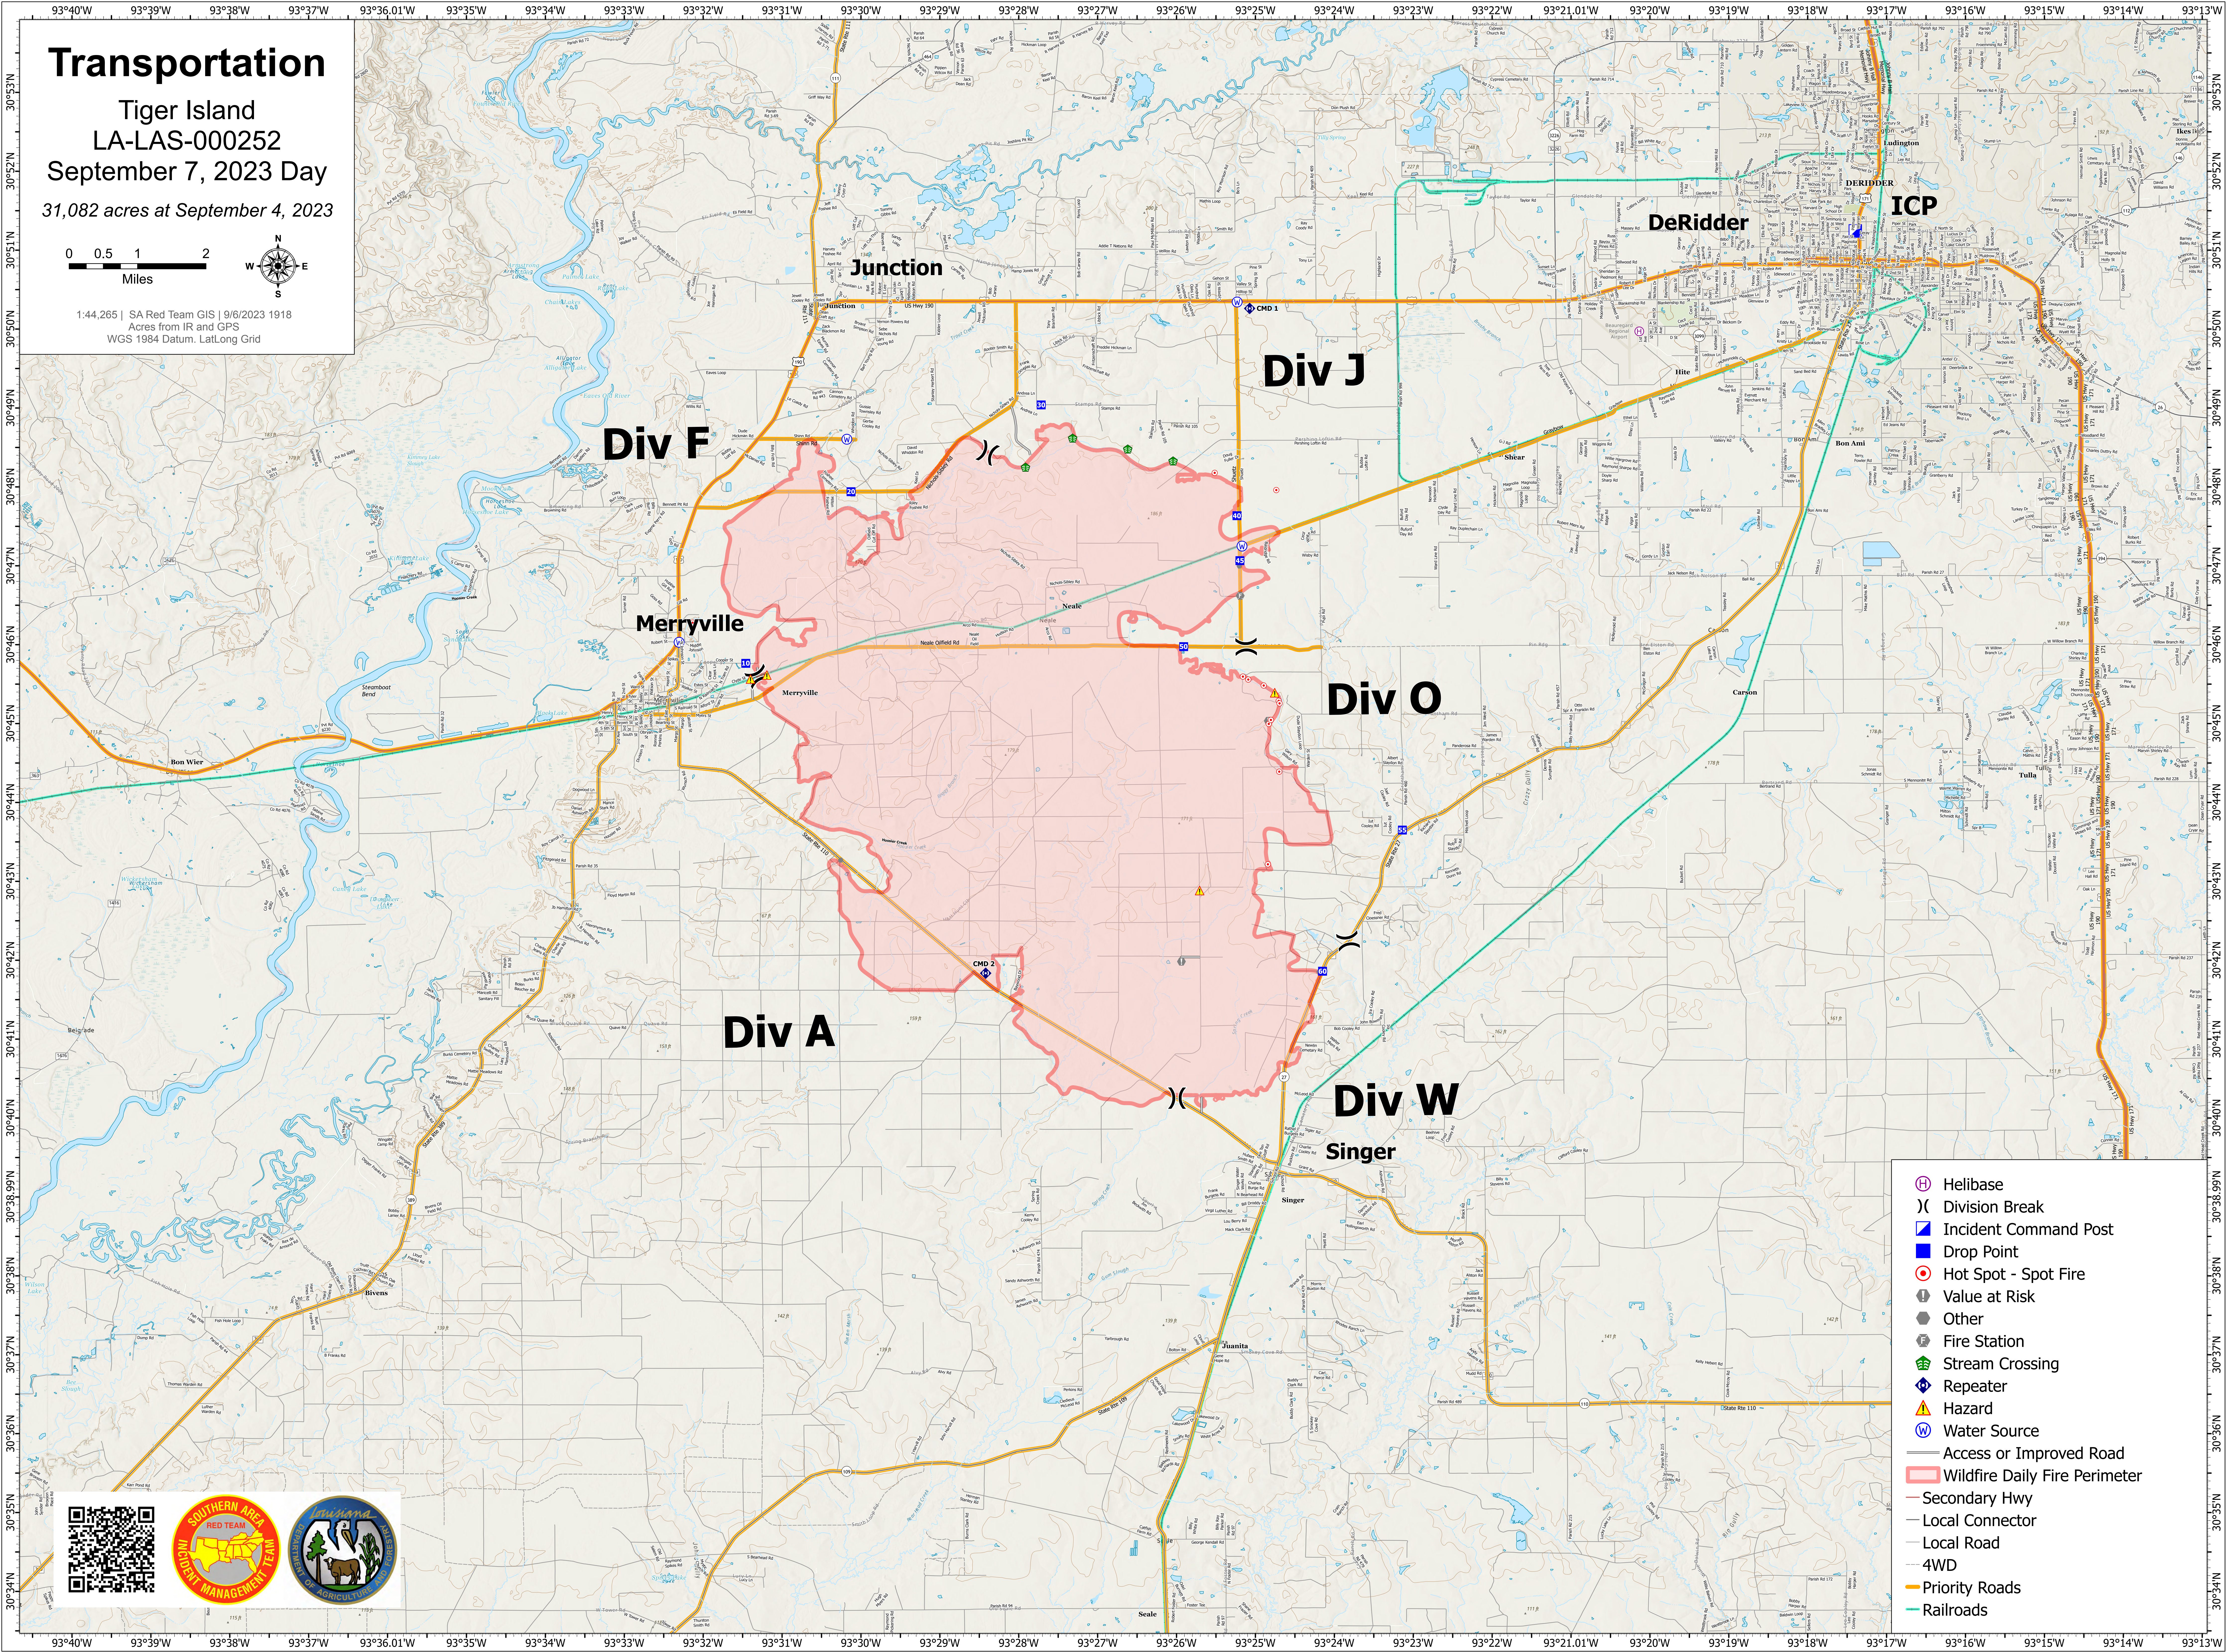

Transportation

Tiger Island
LA-LAS-000252
September 7, 2023 Day
31,082 acres at September 4, 2023

1:44,265 | SA Red Team GIS | 9/6/2023 1918
Acres from IR and GPS
WGS 1984 Datum, LatLong Grid

- ⊕ Helibase
-) Division Break
- ▣ Incident Command Post
- Drop Point
- Hot Spot - Spot Fire
- ⊙ Value at Risk
- Other
- ⊙ Fire Station
- 🌿 Stream Crossing
- ⊕ Repeater
- ⚠ Hazard
- ⊕ Water Source
- Access or Improved Road
- ▭ Wildfire Daily Fire Perimeter
- Secondary Hwy
- Local Connector
- Local Road
- 4WD
- Priority Roads
- Railroads