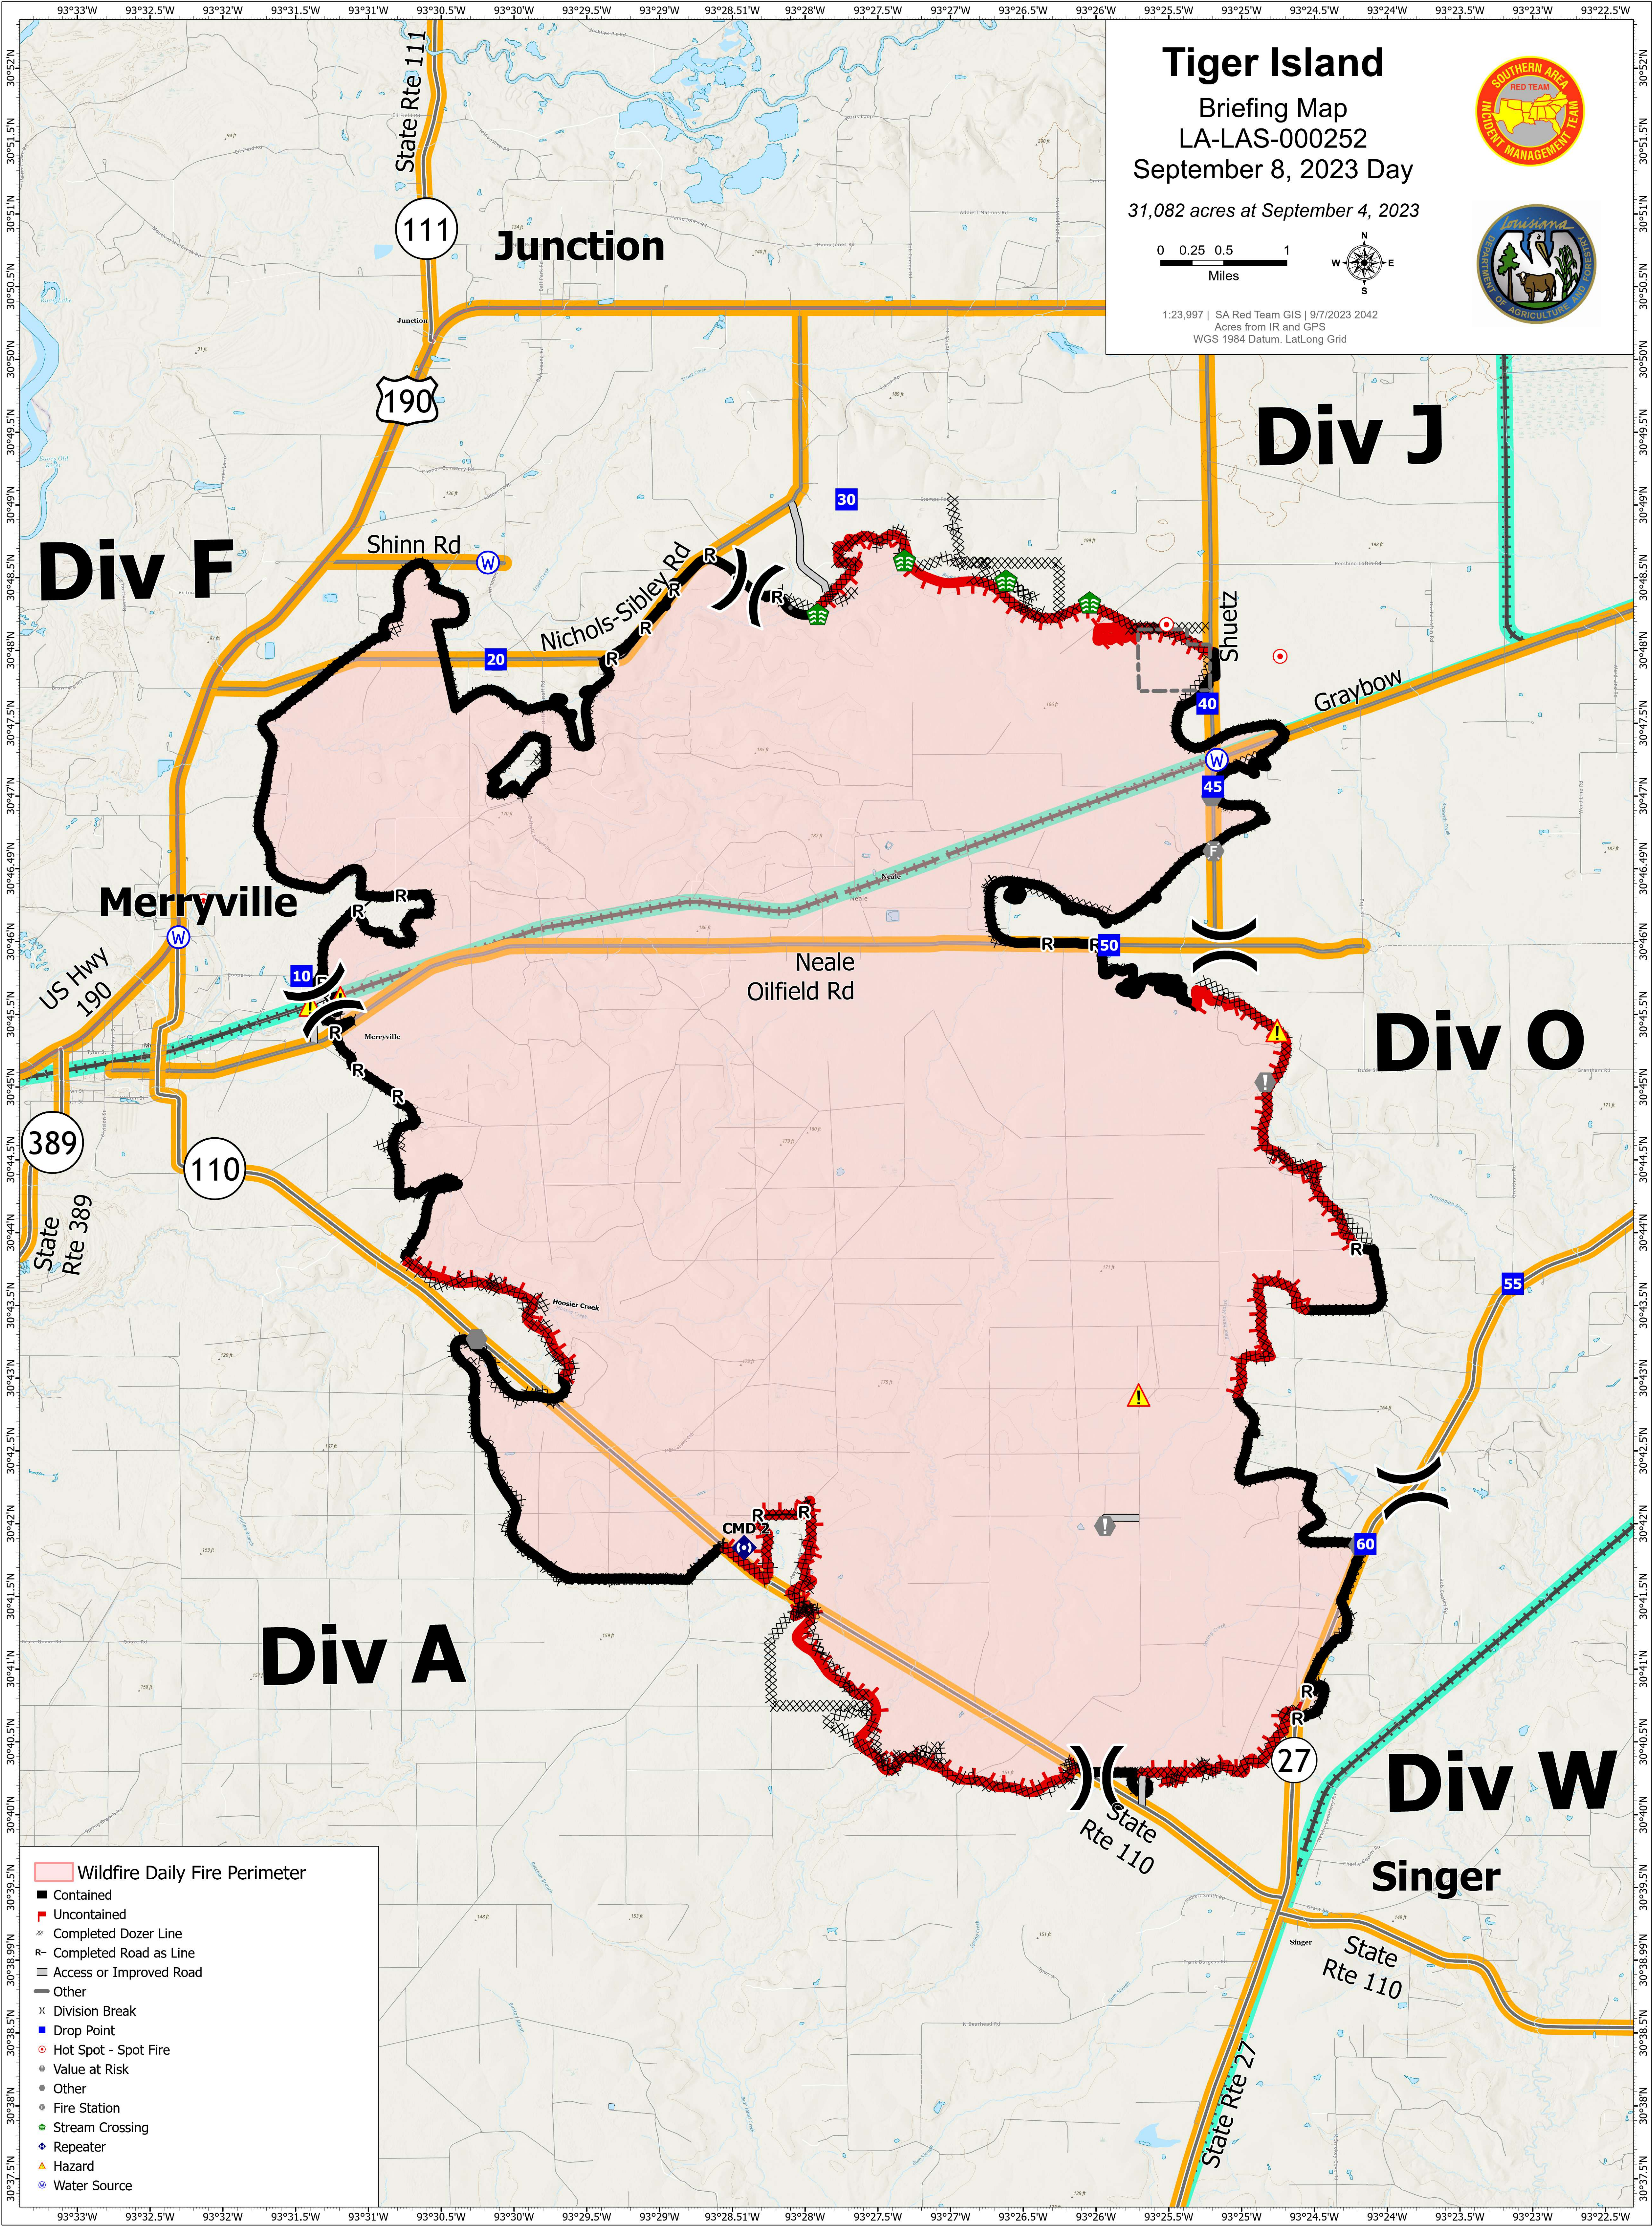

Tiger Island

Briefing Map
LA-LAS-000252
September 8, 2023 Day

31,082 acres at September 4, 2023

1:23,997 | SA Red Team GIS | 9/7/2023 2042
Acres from IR and GPS
WGS 1984 Datum, Lat/Long Grid

Wildfire Daily Fire Perimeter

- Contained
- Uncontained
- ⊗ Completed Dozer Line
- R Completed Road as Line
- Access or Improved Road
- Other
- X Division Break
- Drop Point
- Hot Spot - Spot Fire
- Value at Risk
- Other
- Fire Station
- Stream Crossing
- Repeater
- Hazard
- Water Source