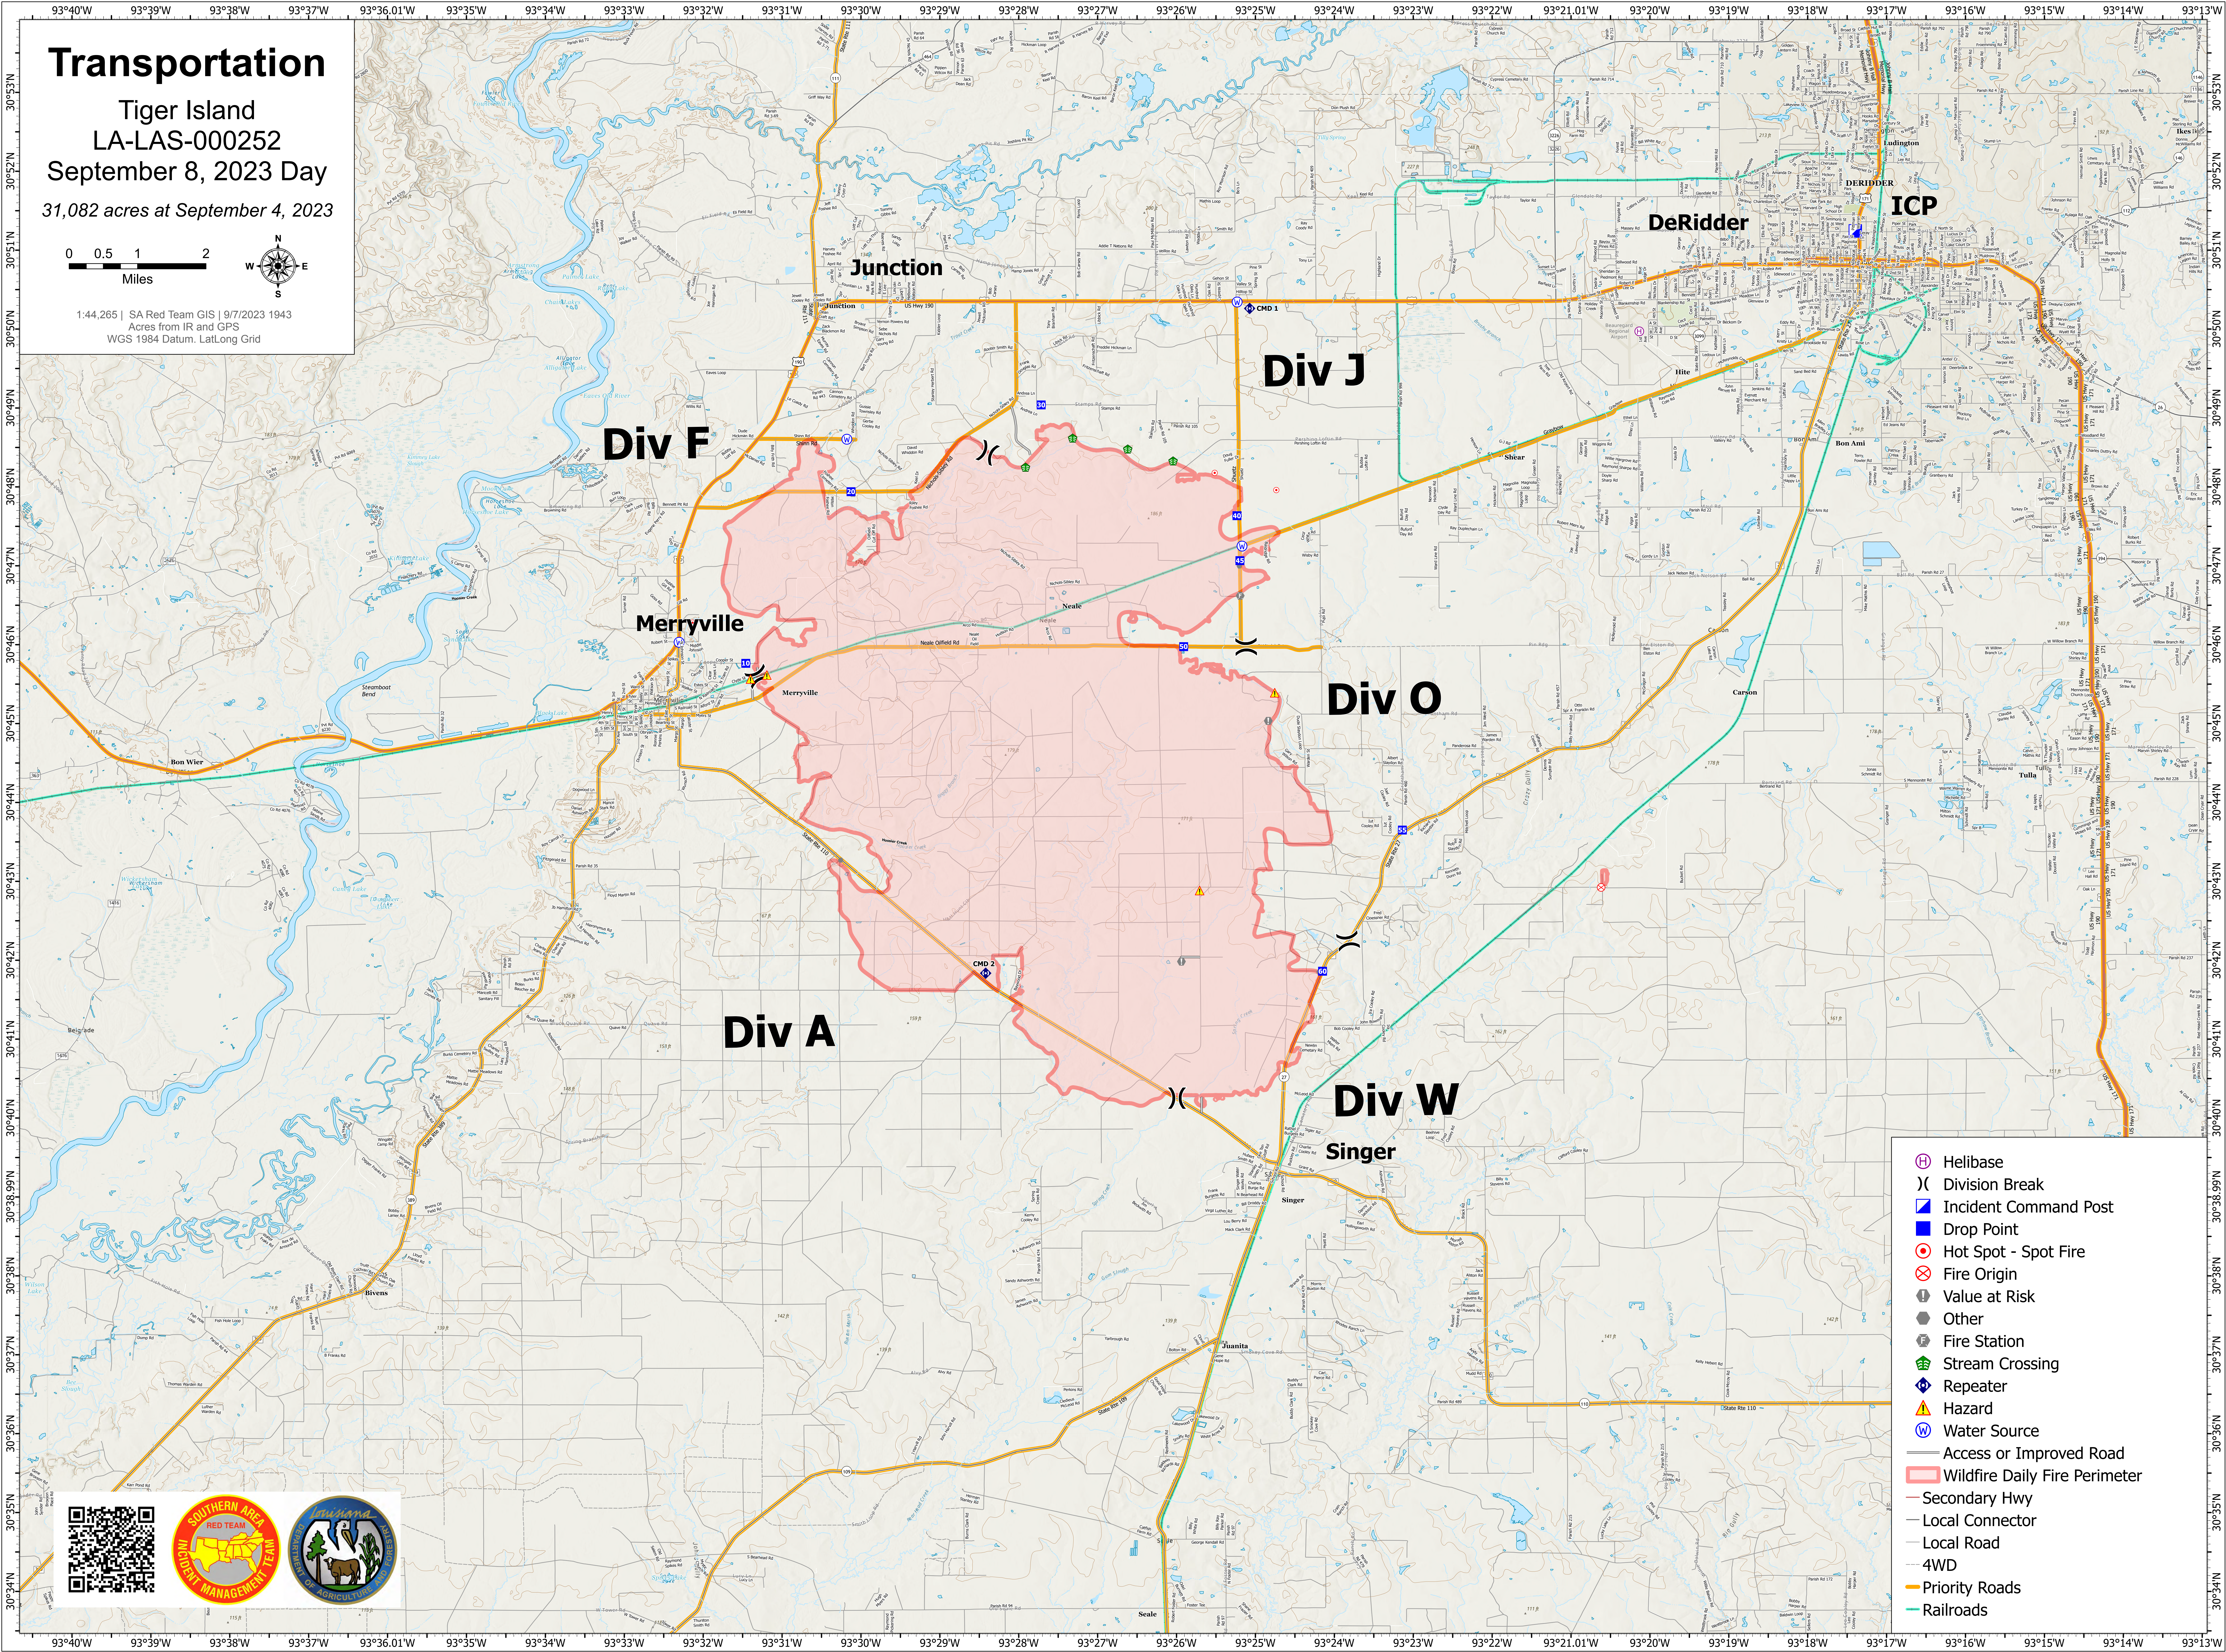

# Transportation

Tiger Island  
LA-LAS-000252  
September 8, 2023 Day  
31,082 acres at September 4, 2023

1:44,265 | SA Red Team GIS | 9/7/2023 1943  
Acres from IR and GPS  
WGS 1984 Datum, LatLong Grid

- ⊕ Helibase
- ) Division Break
- ▣ Incident Command Post
- Drop Point
- ⊗ Hot Spot - Spot Fire
- ⊙ Fire Origin
- ⊙ Value at Risk
- Other
- ⊙ Fire Station
- ⊙ Stream Crossing
- ⊙ Repeater
- ⚠ Hazard
- ⊙ Water Source
- ⊙ Access or Improved Road
- ▭ Wildfire Daily Fire Perimeter
- Secondary Hwy
- Local Connector
- Local Road
- 4WD
- Priority Roads
- Railroads