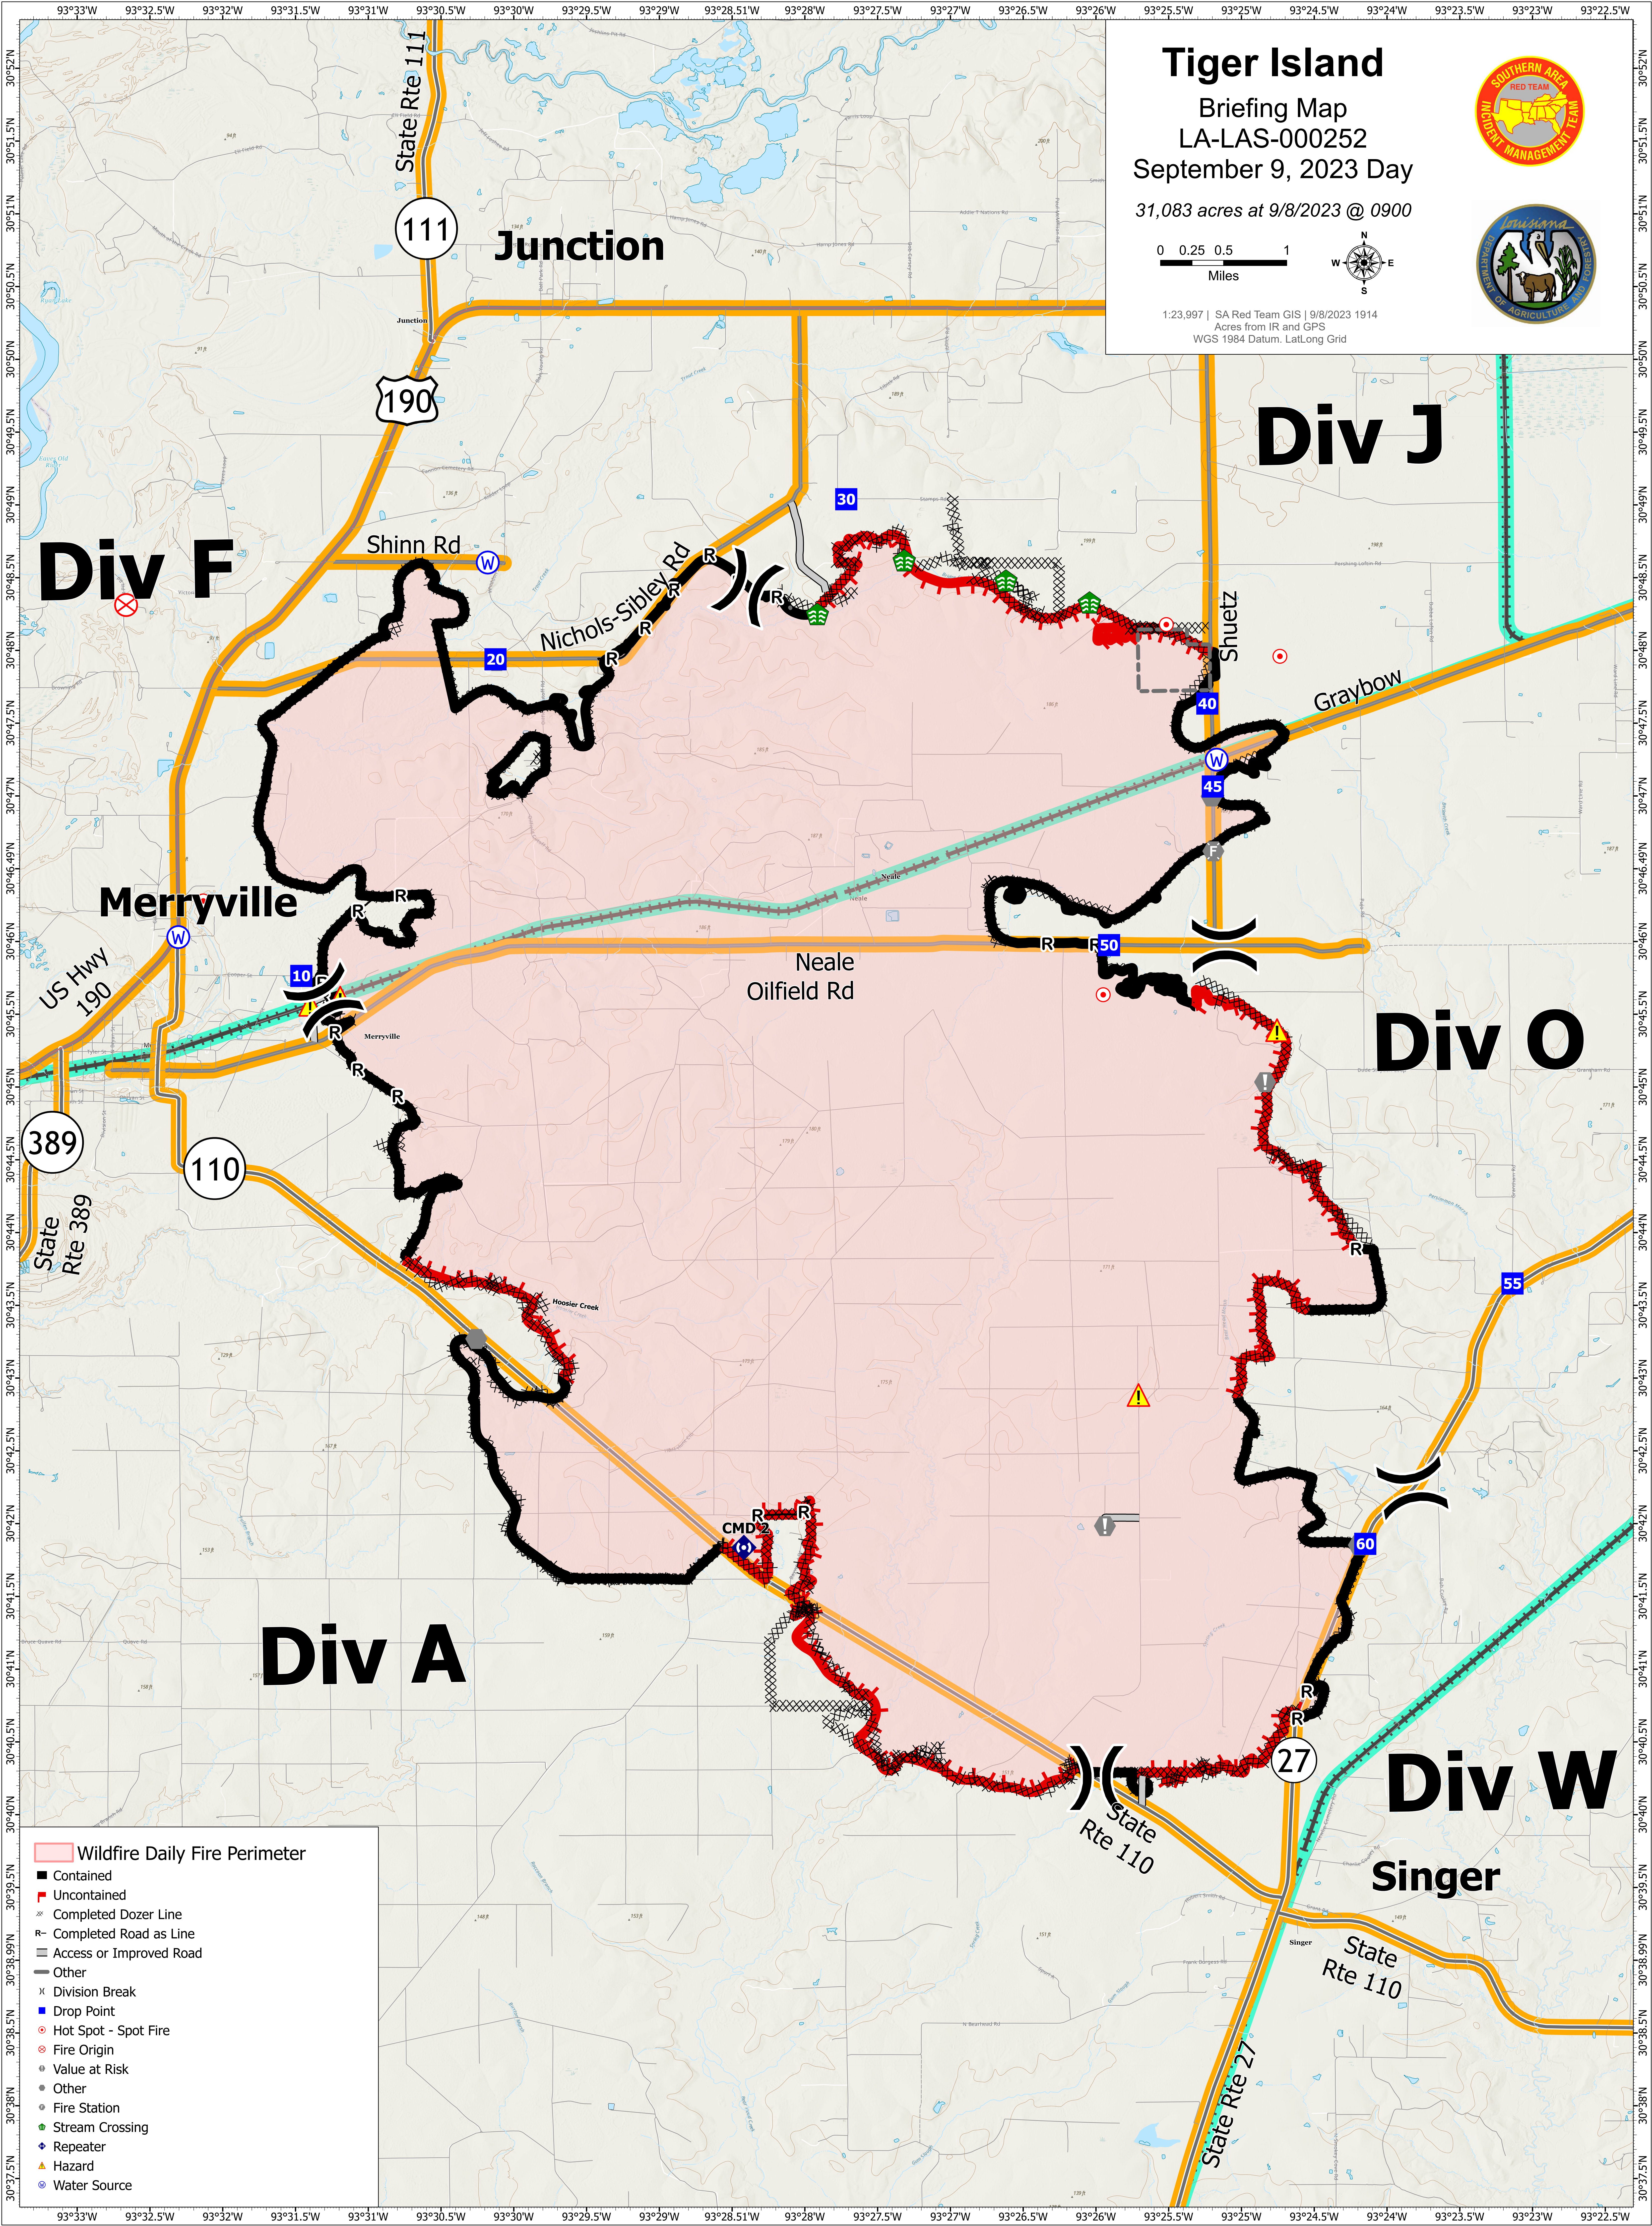

Tiger Island

Briefing Map
LA-LAS-000252
September 9, 2023 Day

31,083 acres at 9/8/2023 @ 0900

1:23,997 | SA Red Team GIS | 9/8/2023 1914
Acres from IR and GPS
WGS 1984 Datum, Lat/Long Grid

- Wildfire Daily Fire Perimeter
- Contained
- Uncontained
- ⊗ Completed Dozer Line
- R Completed Road as Line
- Access or Improved Road
- Other
- x Division Break
- Drop Point
- Hot Spot - Spot Fire
- Fire Origin
- Value at Risk
- Other
- Fire Station
- Stream Crossing
- Repeater
- Hazard
- Water Source