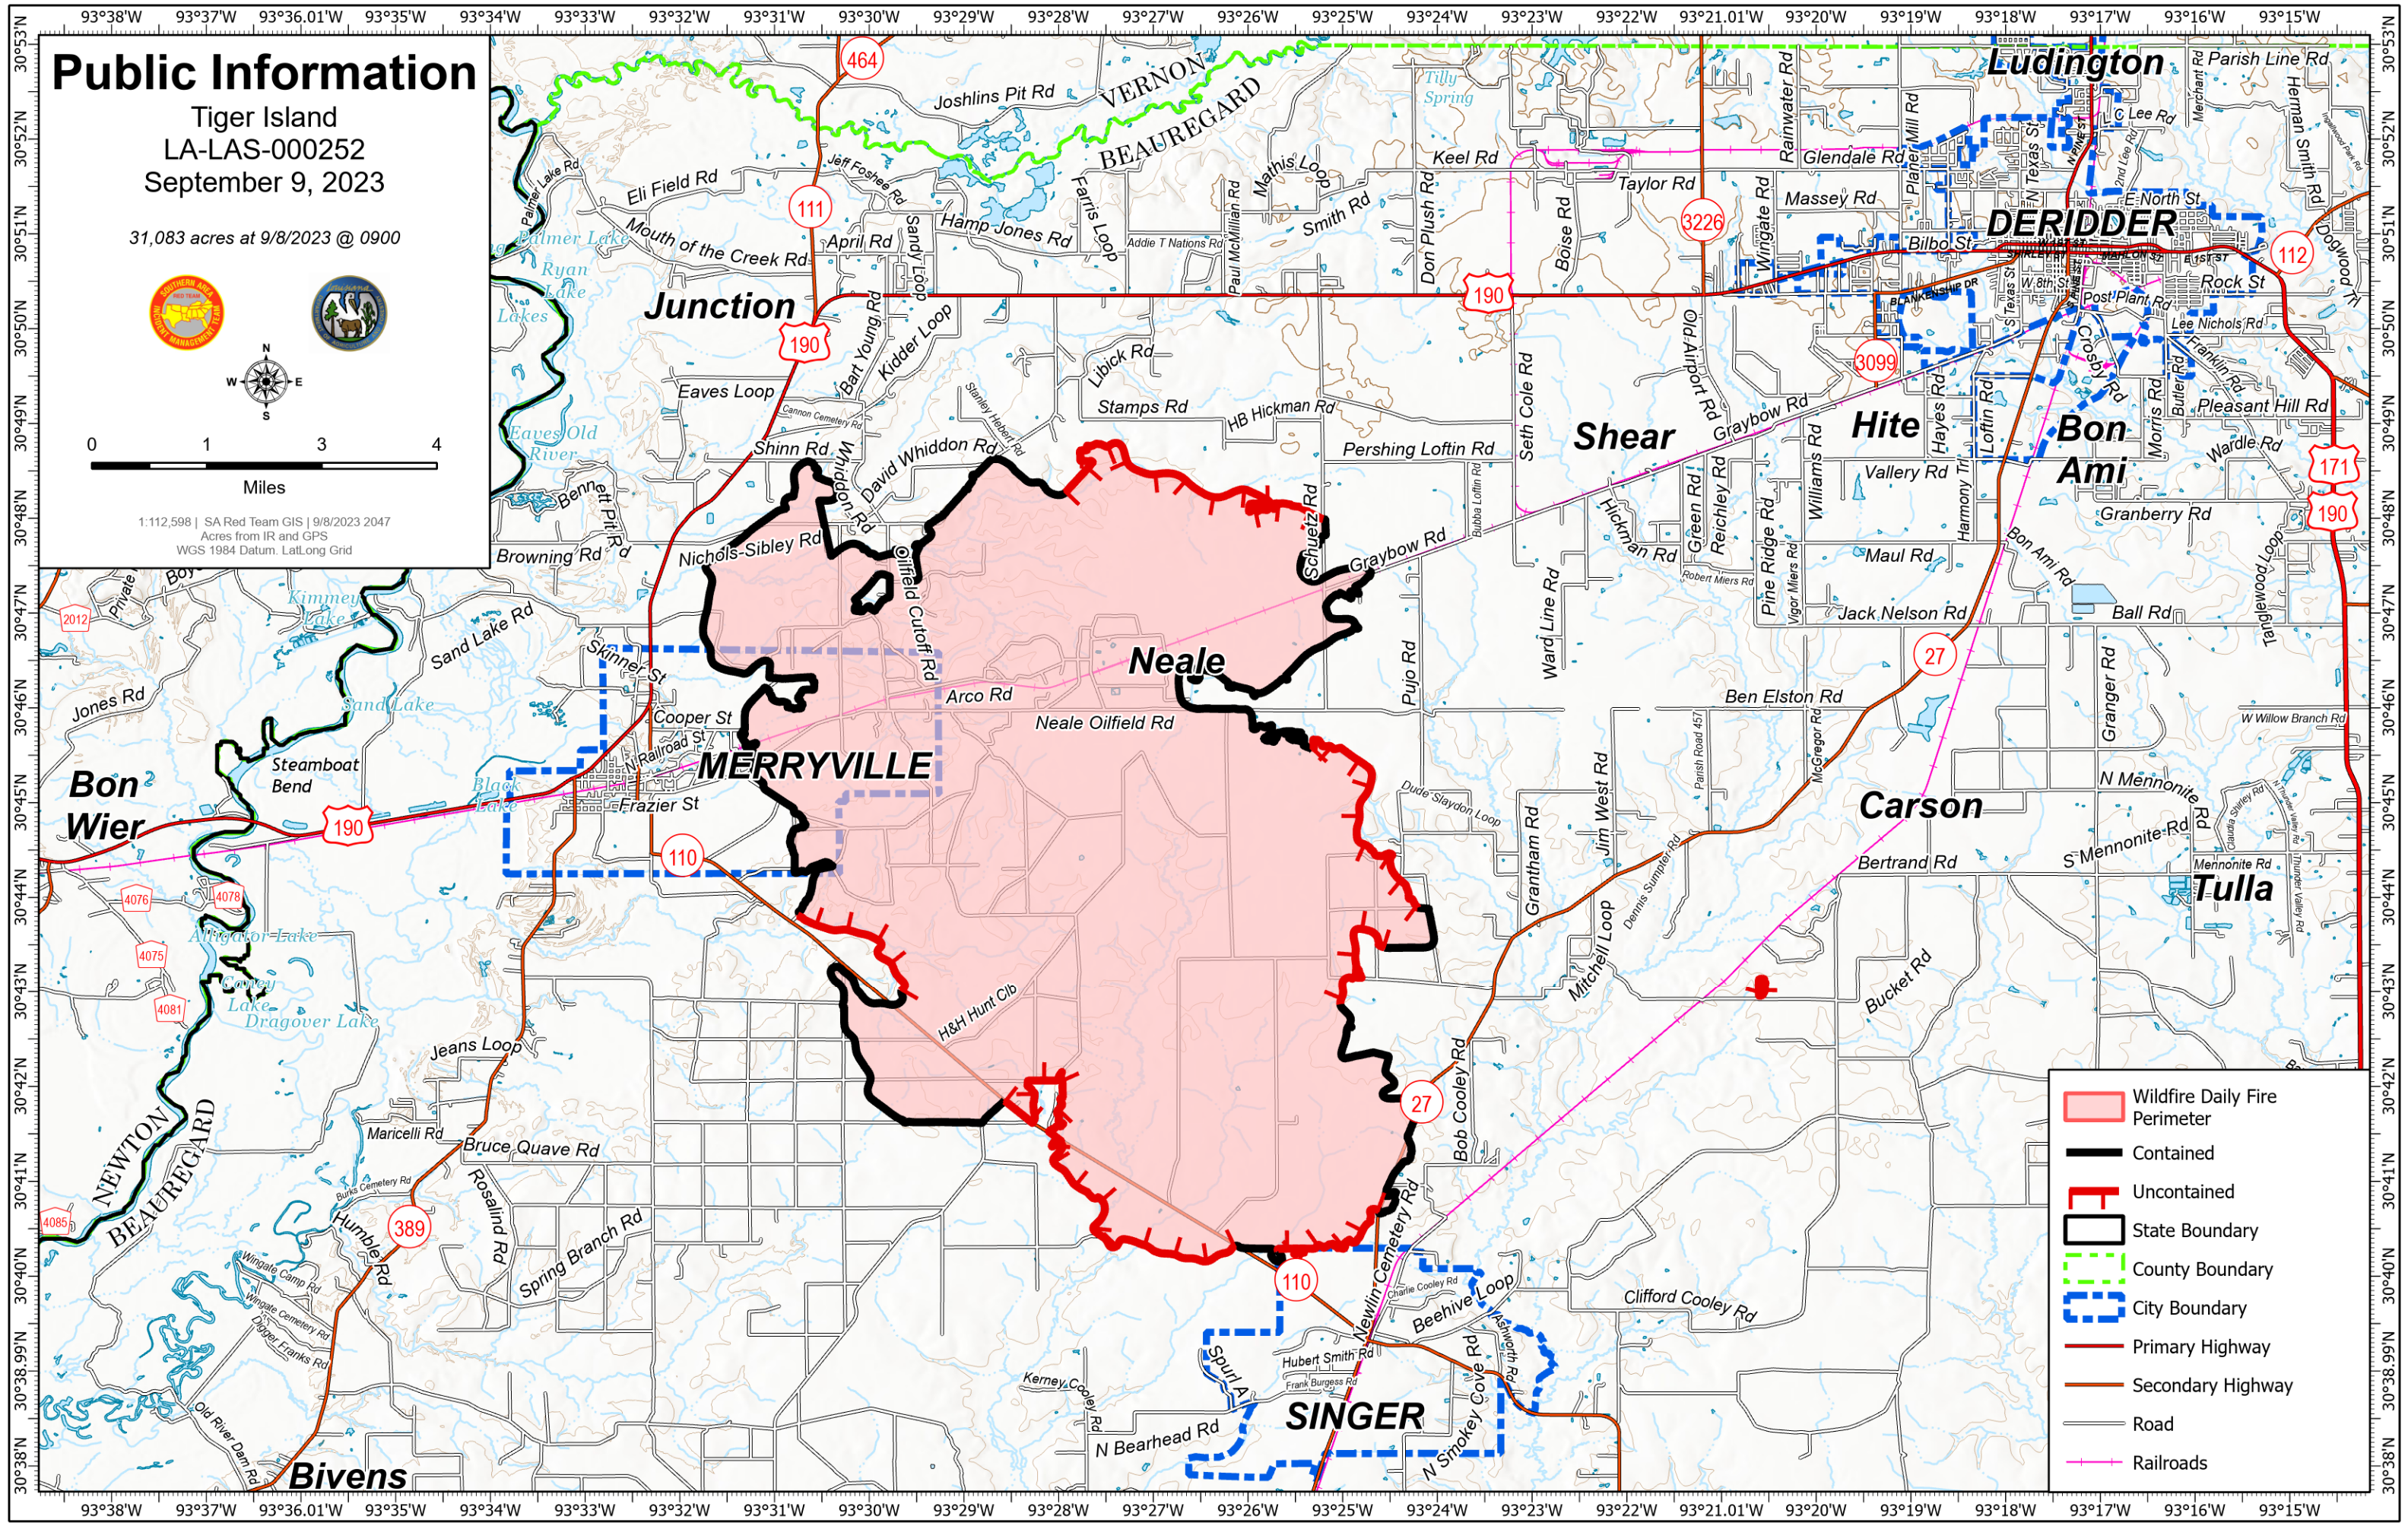

Public Information

Tiger Island
LA-LAS-000252
September 9, 2023

31,083 acres at 9/8/2023 @ 0900

1:112,598 | SA Red Team GIS | 9/8/2023 2047
Acres from IR and GPS
WGS 1984 Datum, Lat/Long Grid

- Wildfire Daily Fire Perimeter
- Contained
- Uncontained
- State Boundary
- County Boundary
- City Boundary
- Primary Highway
- Secondary Highway
- Road
- Railroads