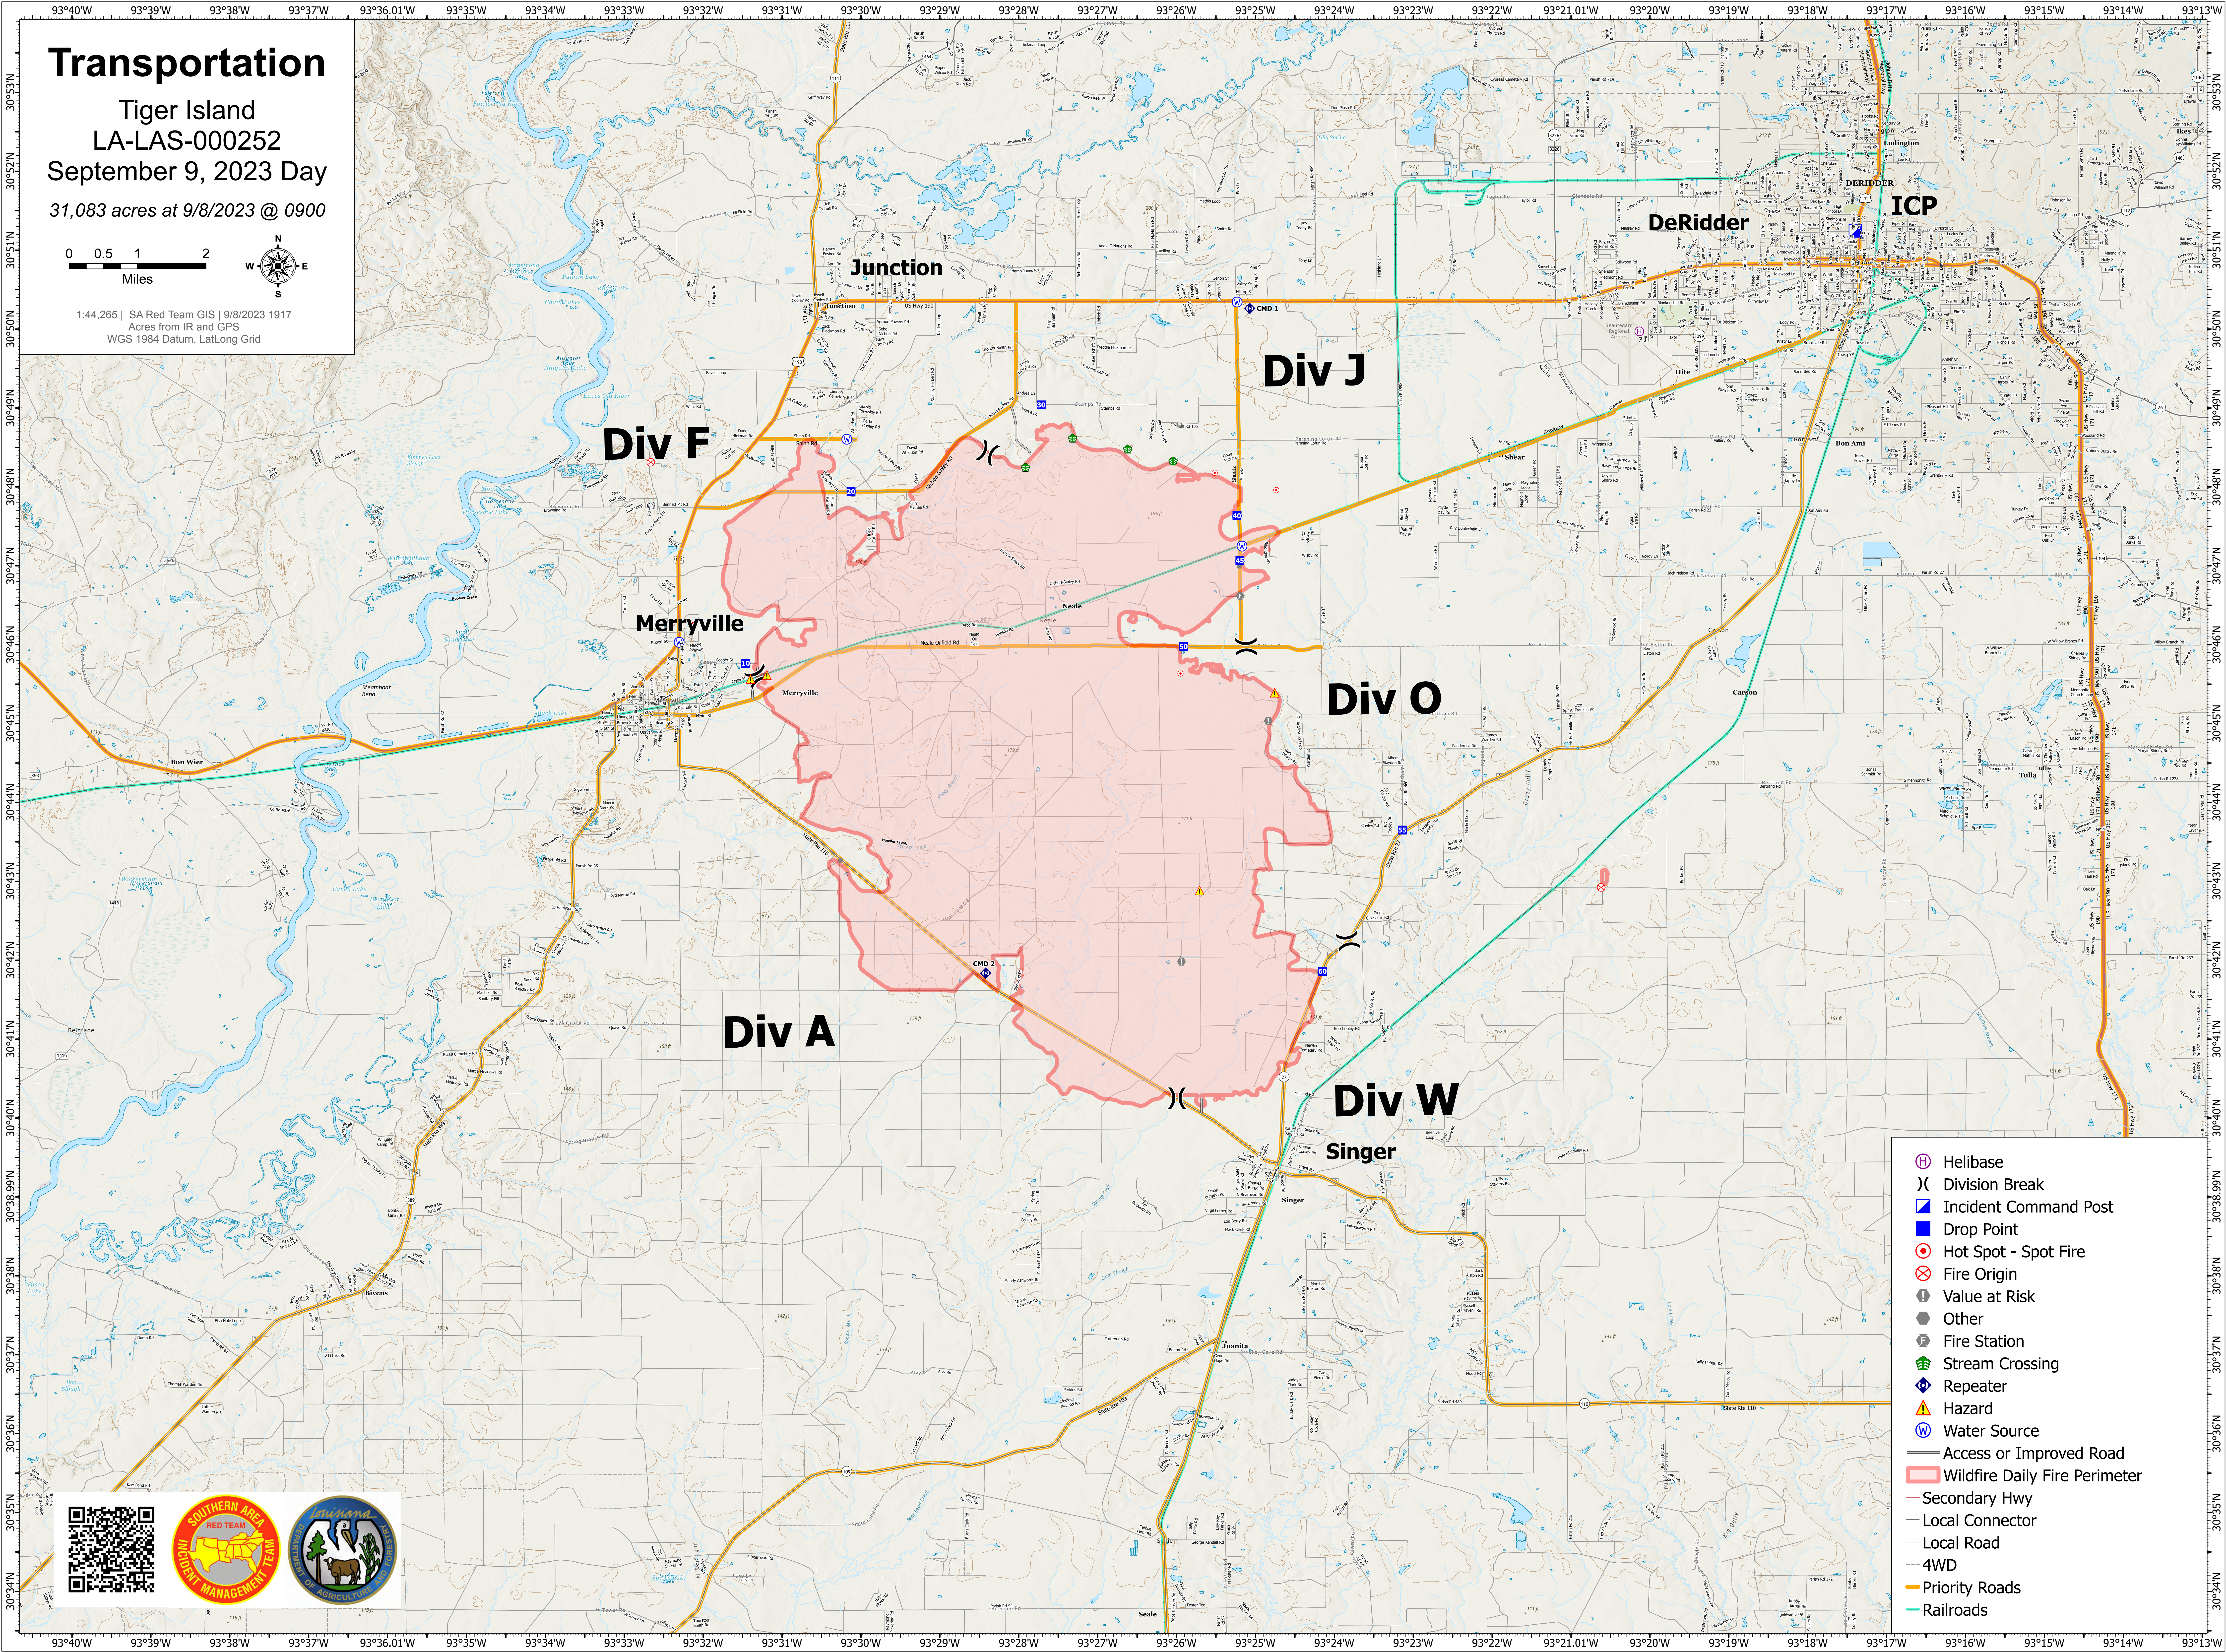

Transportation

Tiger Island
LA-LAS-000252
September 9, 2023 Day
31,083 acres at 9/8/2023 @ 0900

1:44,265 | SA Red Team GIS | 9/8/2023 1917
Acres from IR and GPS
WGS 1984 Datum, LatLong Grid

- ⊕ Helibase
-) Division Break
- ▣ Incident Command Post
- Drop Point
- ⊗ Hot Spot - Spot Fire
- ⊙ Fire Origin
- ⊙ Value at Risk
- Other
- ⊙ Fire Station
- ⊙ Stream Crossing
- ⊙ Repeater
- ⚠ Hazard
- ⊙ Water Source
- ⊙ Access or Improved Road
- ▭ Wildfire Daily Fire Perimeter
- Secondary Hwy
- Local Connector
- Local Road
- 4WD
- Priority Roads
- Railroads