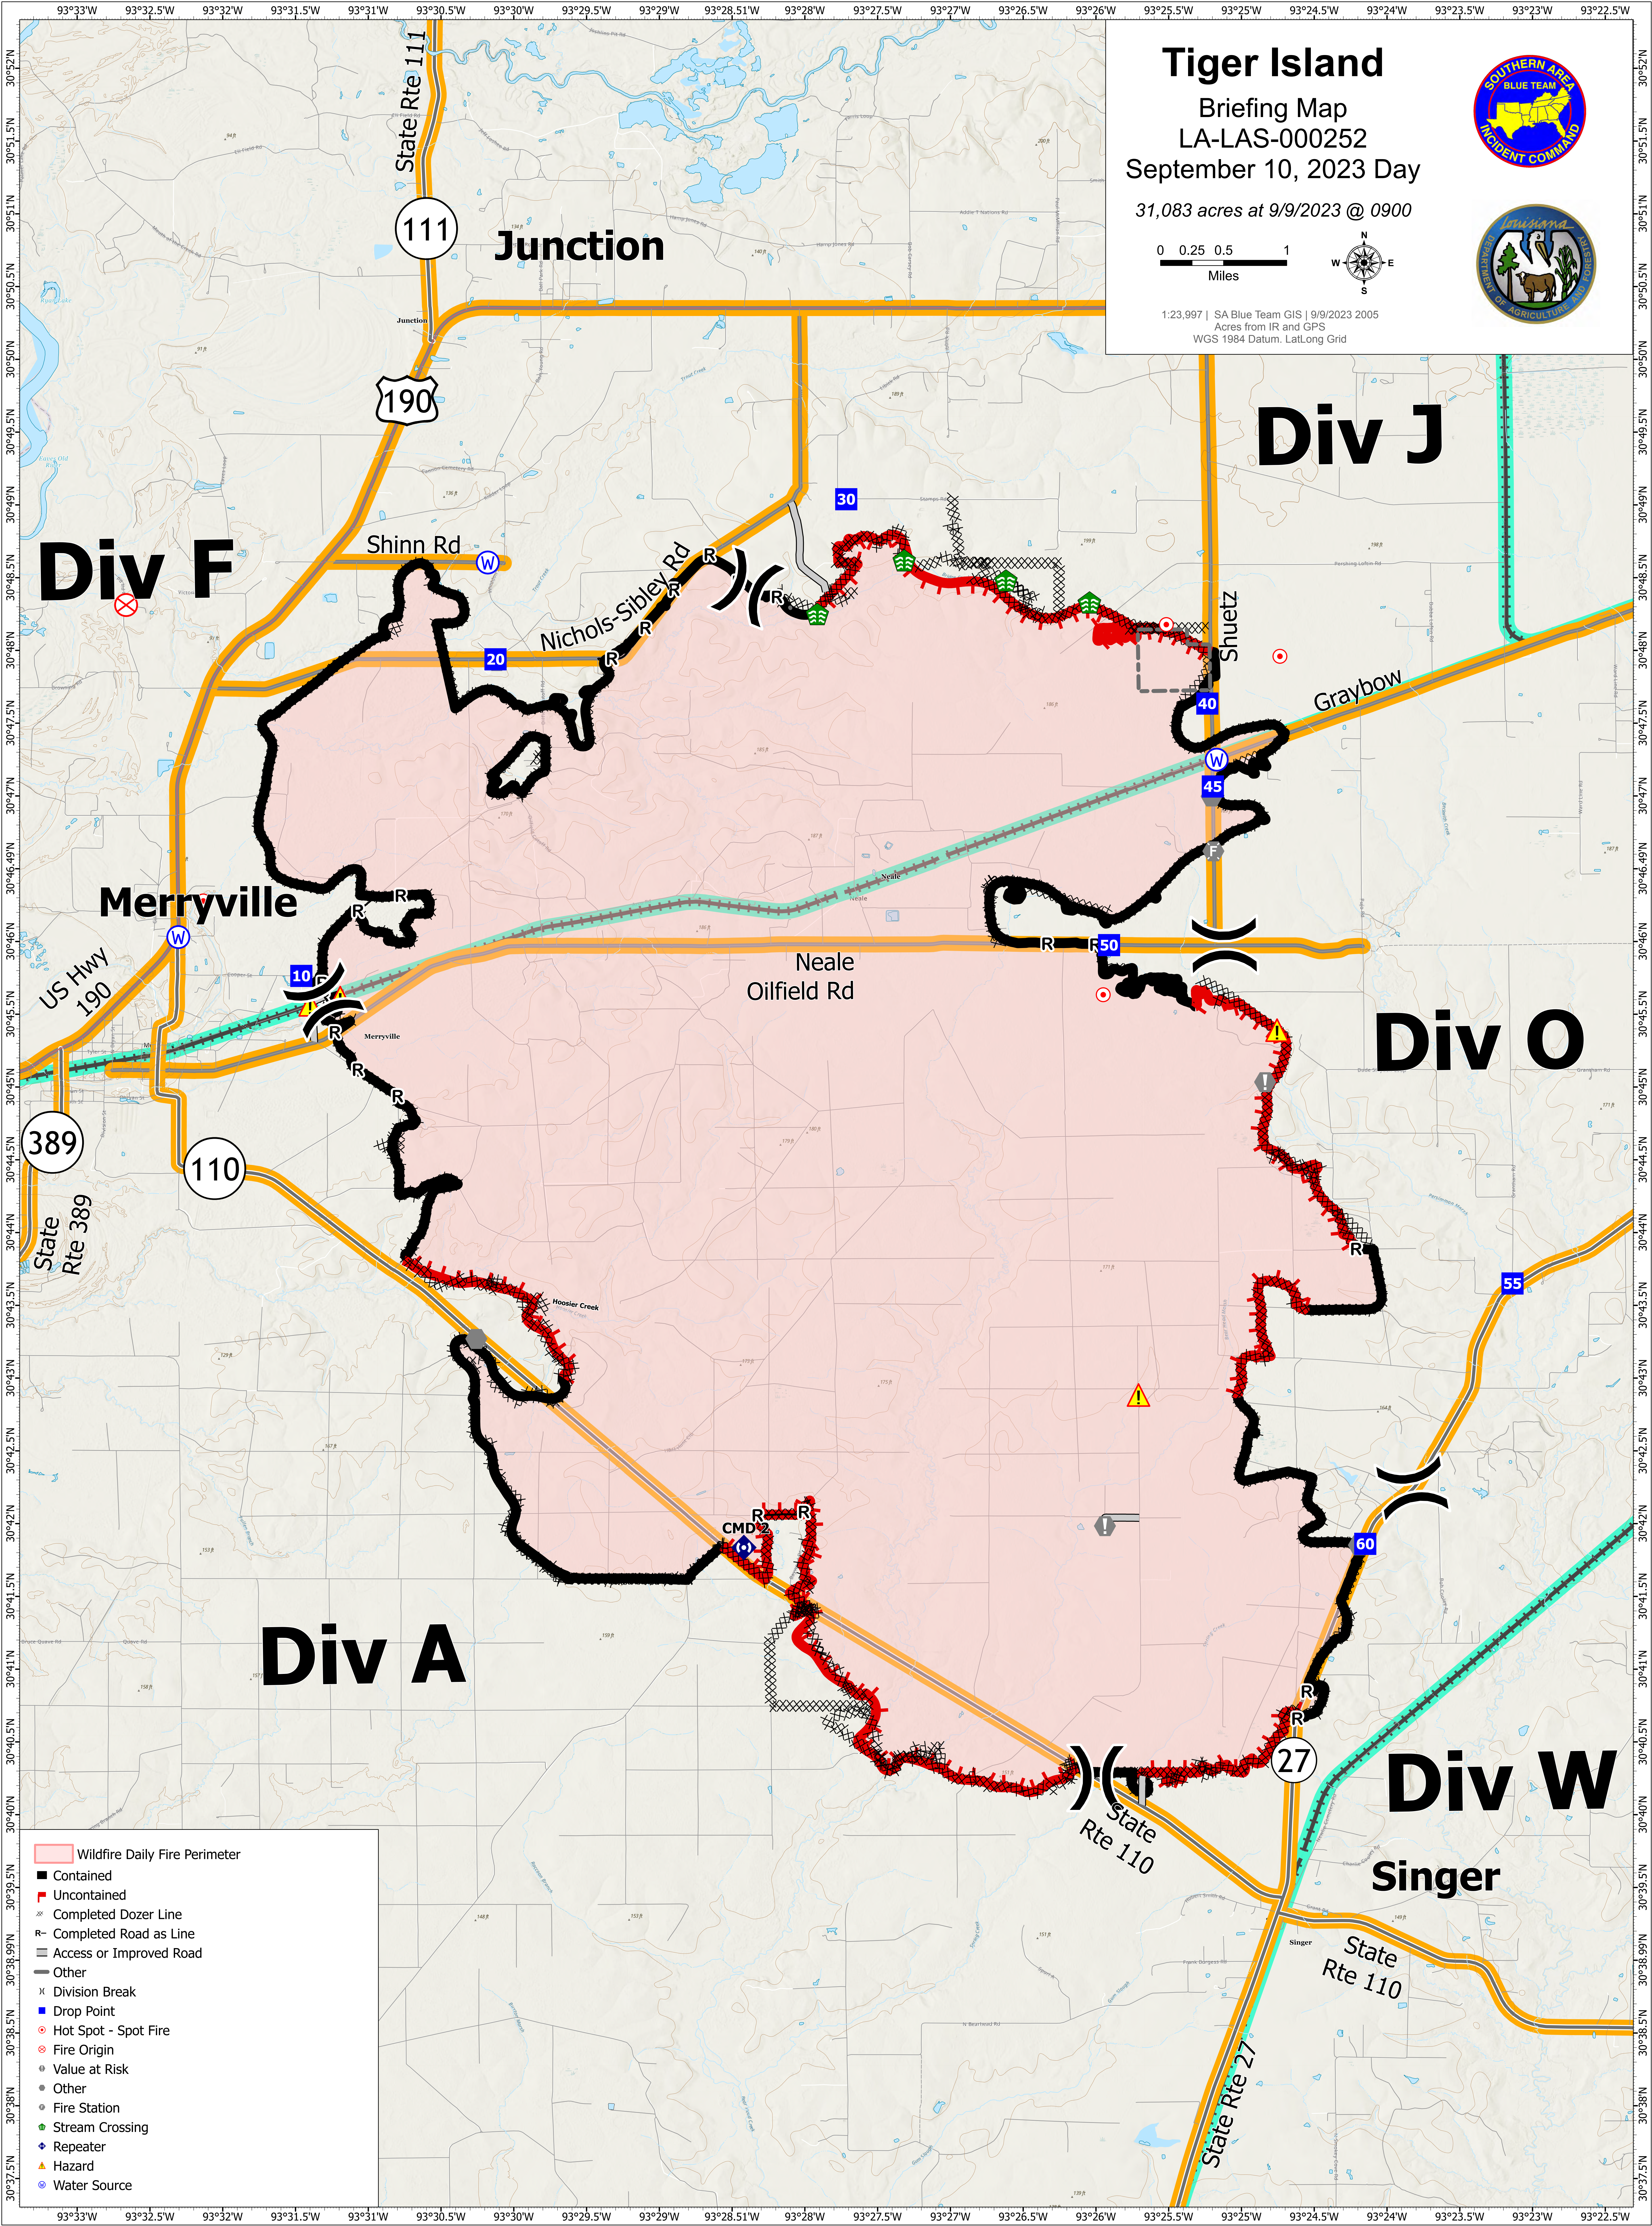

# Tiger Island

Briefing Map  
LA-LAS-000252  
September 10, 2023 Day

31,083 acres at 9/9/2023 @ 0900

1:23,997 | SA Blue Team GIS | 9/9/2023 2005  
Acres from IR and GPS  
WGS 1984 Datum, Lat/Long Grid

- Wildfire Daily Fire Perimeter
- Contained
- ▬ Uncontained
- ⊗ Completed Dozer Line
- R Completed Road as Line
- ▬ Access or Improved Road
- ▬ Other
- ⊗ Division Break
- Drop Point
- Hot Spot - Spot Fire
- Fire Origin
- Value at Risk
- Other
- Fire Station
- Stream Crossing
- Repeater
- Hazard
- Water Source