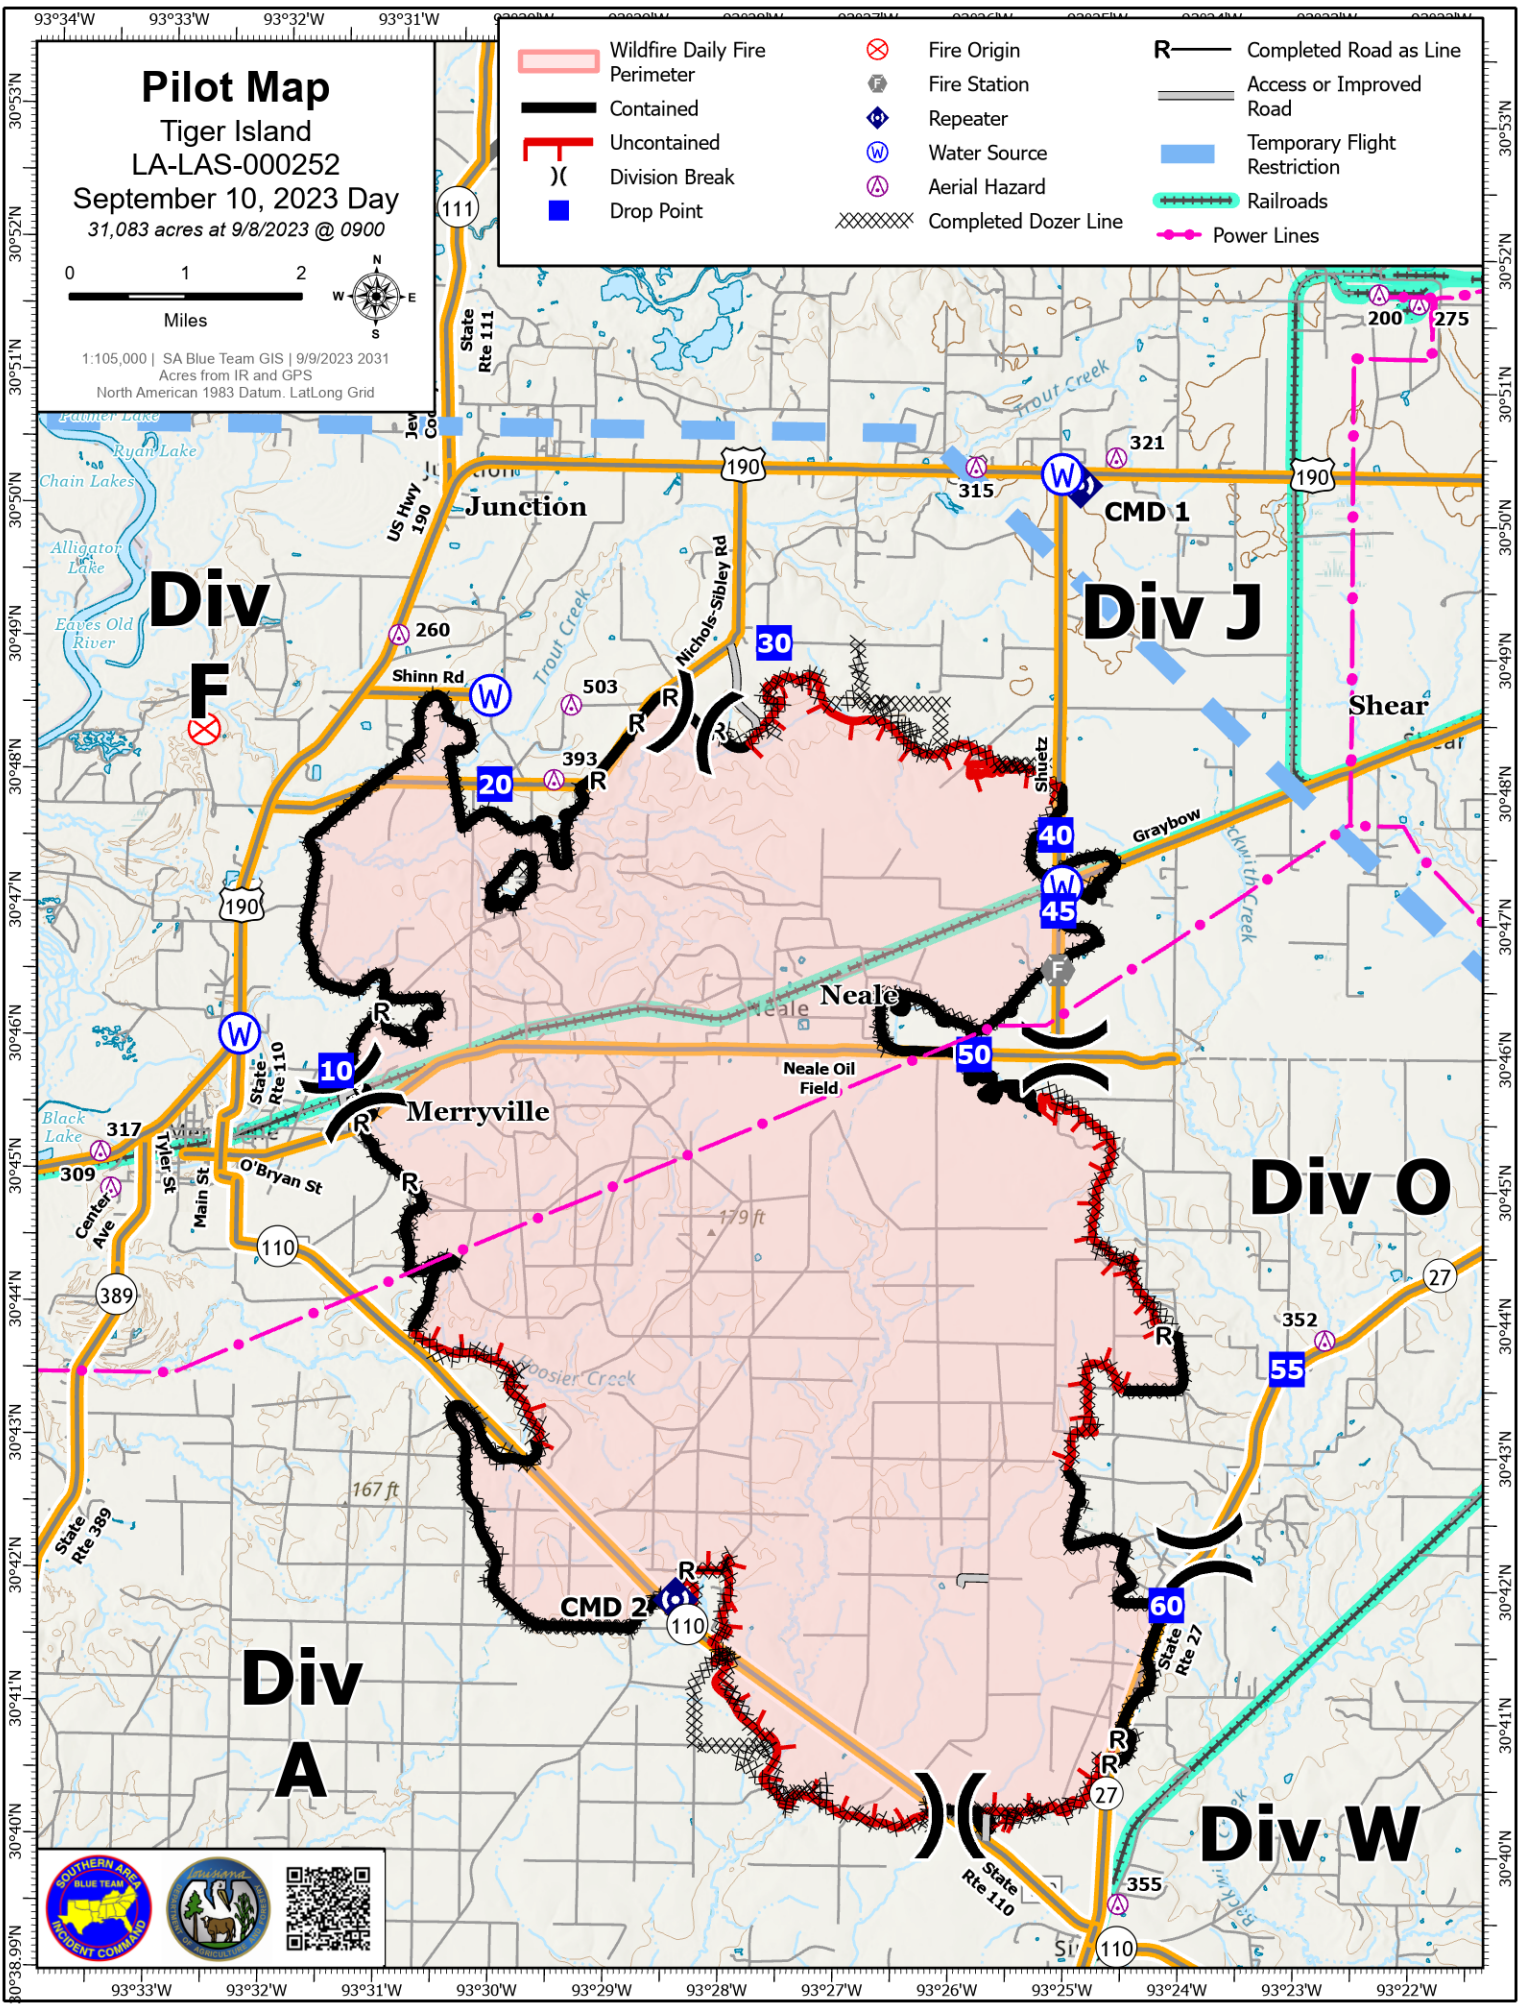

Pilot Map

Tiger Island
LA-LAS-000252

September 10, 2023 Day
31,083 acres at 9/8/2023 @ 0900

1:105,000 | SA Blue Team GIS | 9/9/2023 2031
Acres from IR and GPS
North American 1983 Datum, Lat/Long Grid

Wildfire Daily Fire Perimeter	Fire Origin	Completed Road as Line
Contained	Fire Station	Access or Improved Road
Uncontained	Repeater	Temporary Flight Restriction
Division Break	Water Source	Railroads
Drop Point	Aerial Hazard	Power Lines
	Completed Dozer Line	

Southern Area Incident Command logo and a QR code.