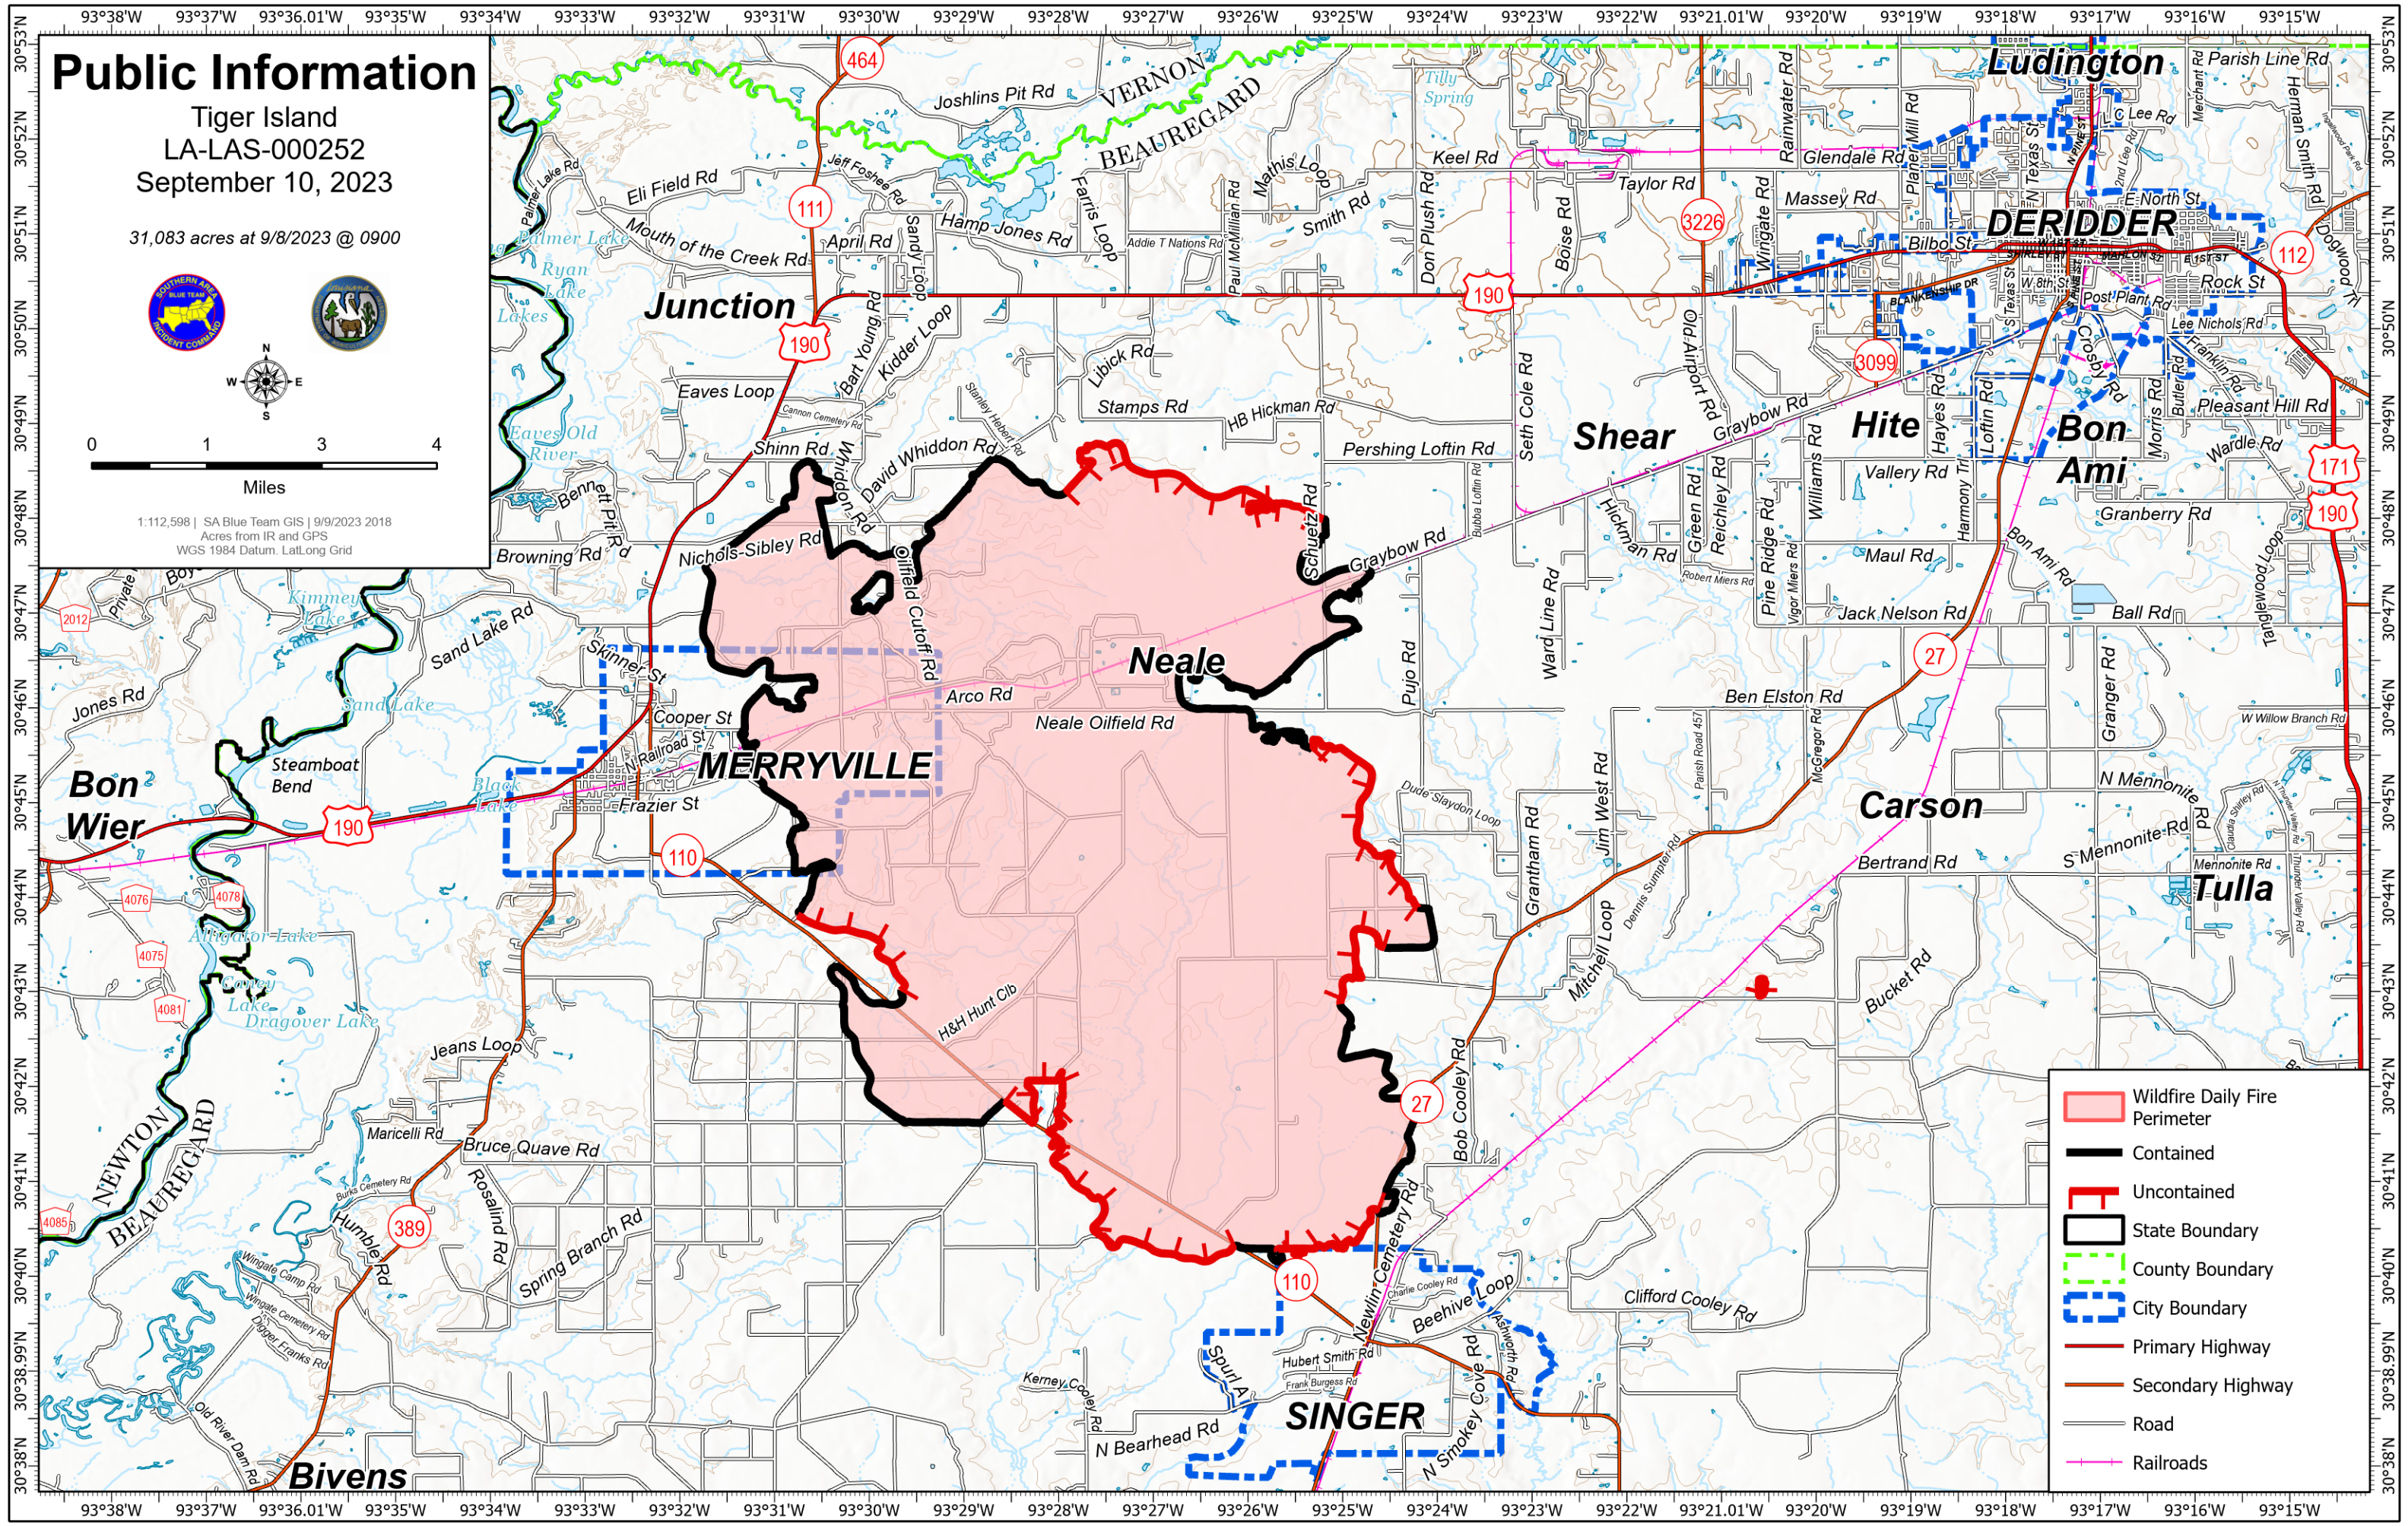

Public Information

Tiger Island
LA-LAS-000252
September 10, 2023

31,083 acres at 9/8/2023 @ 0900

1:112,598 | SA Blue Team GIS | 9/9/2023 2018
Acres from IR and GPS
WGS 1984 Datum, Lat/Long Grid

- Wildfire Daily Fire Perimeter
- Contained
- Uncontained
- State Boundary
- County Boundary
- City Boundary
- Primary Highway
- Secondary Highway
- Road
- Railroads