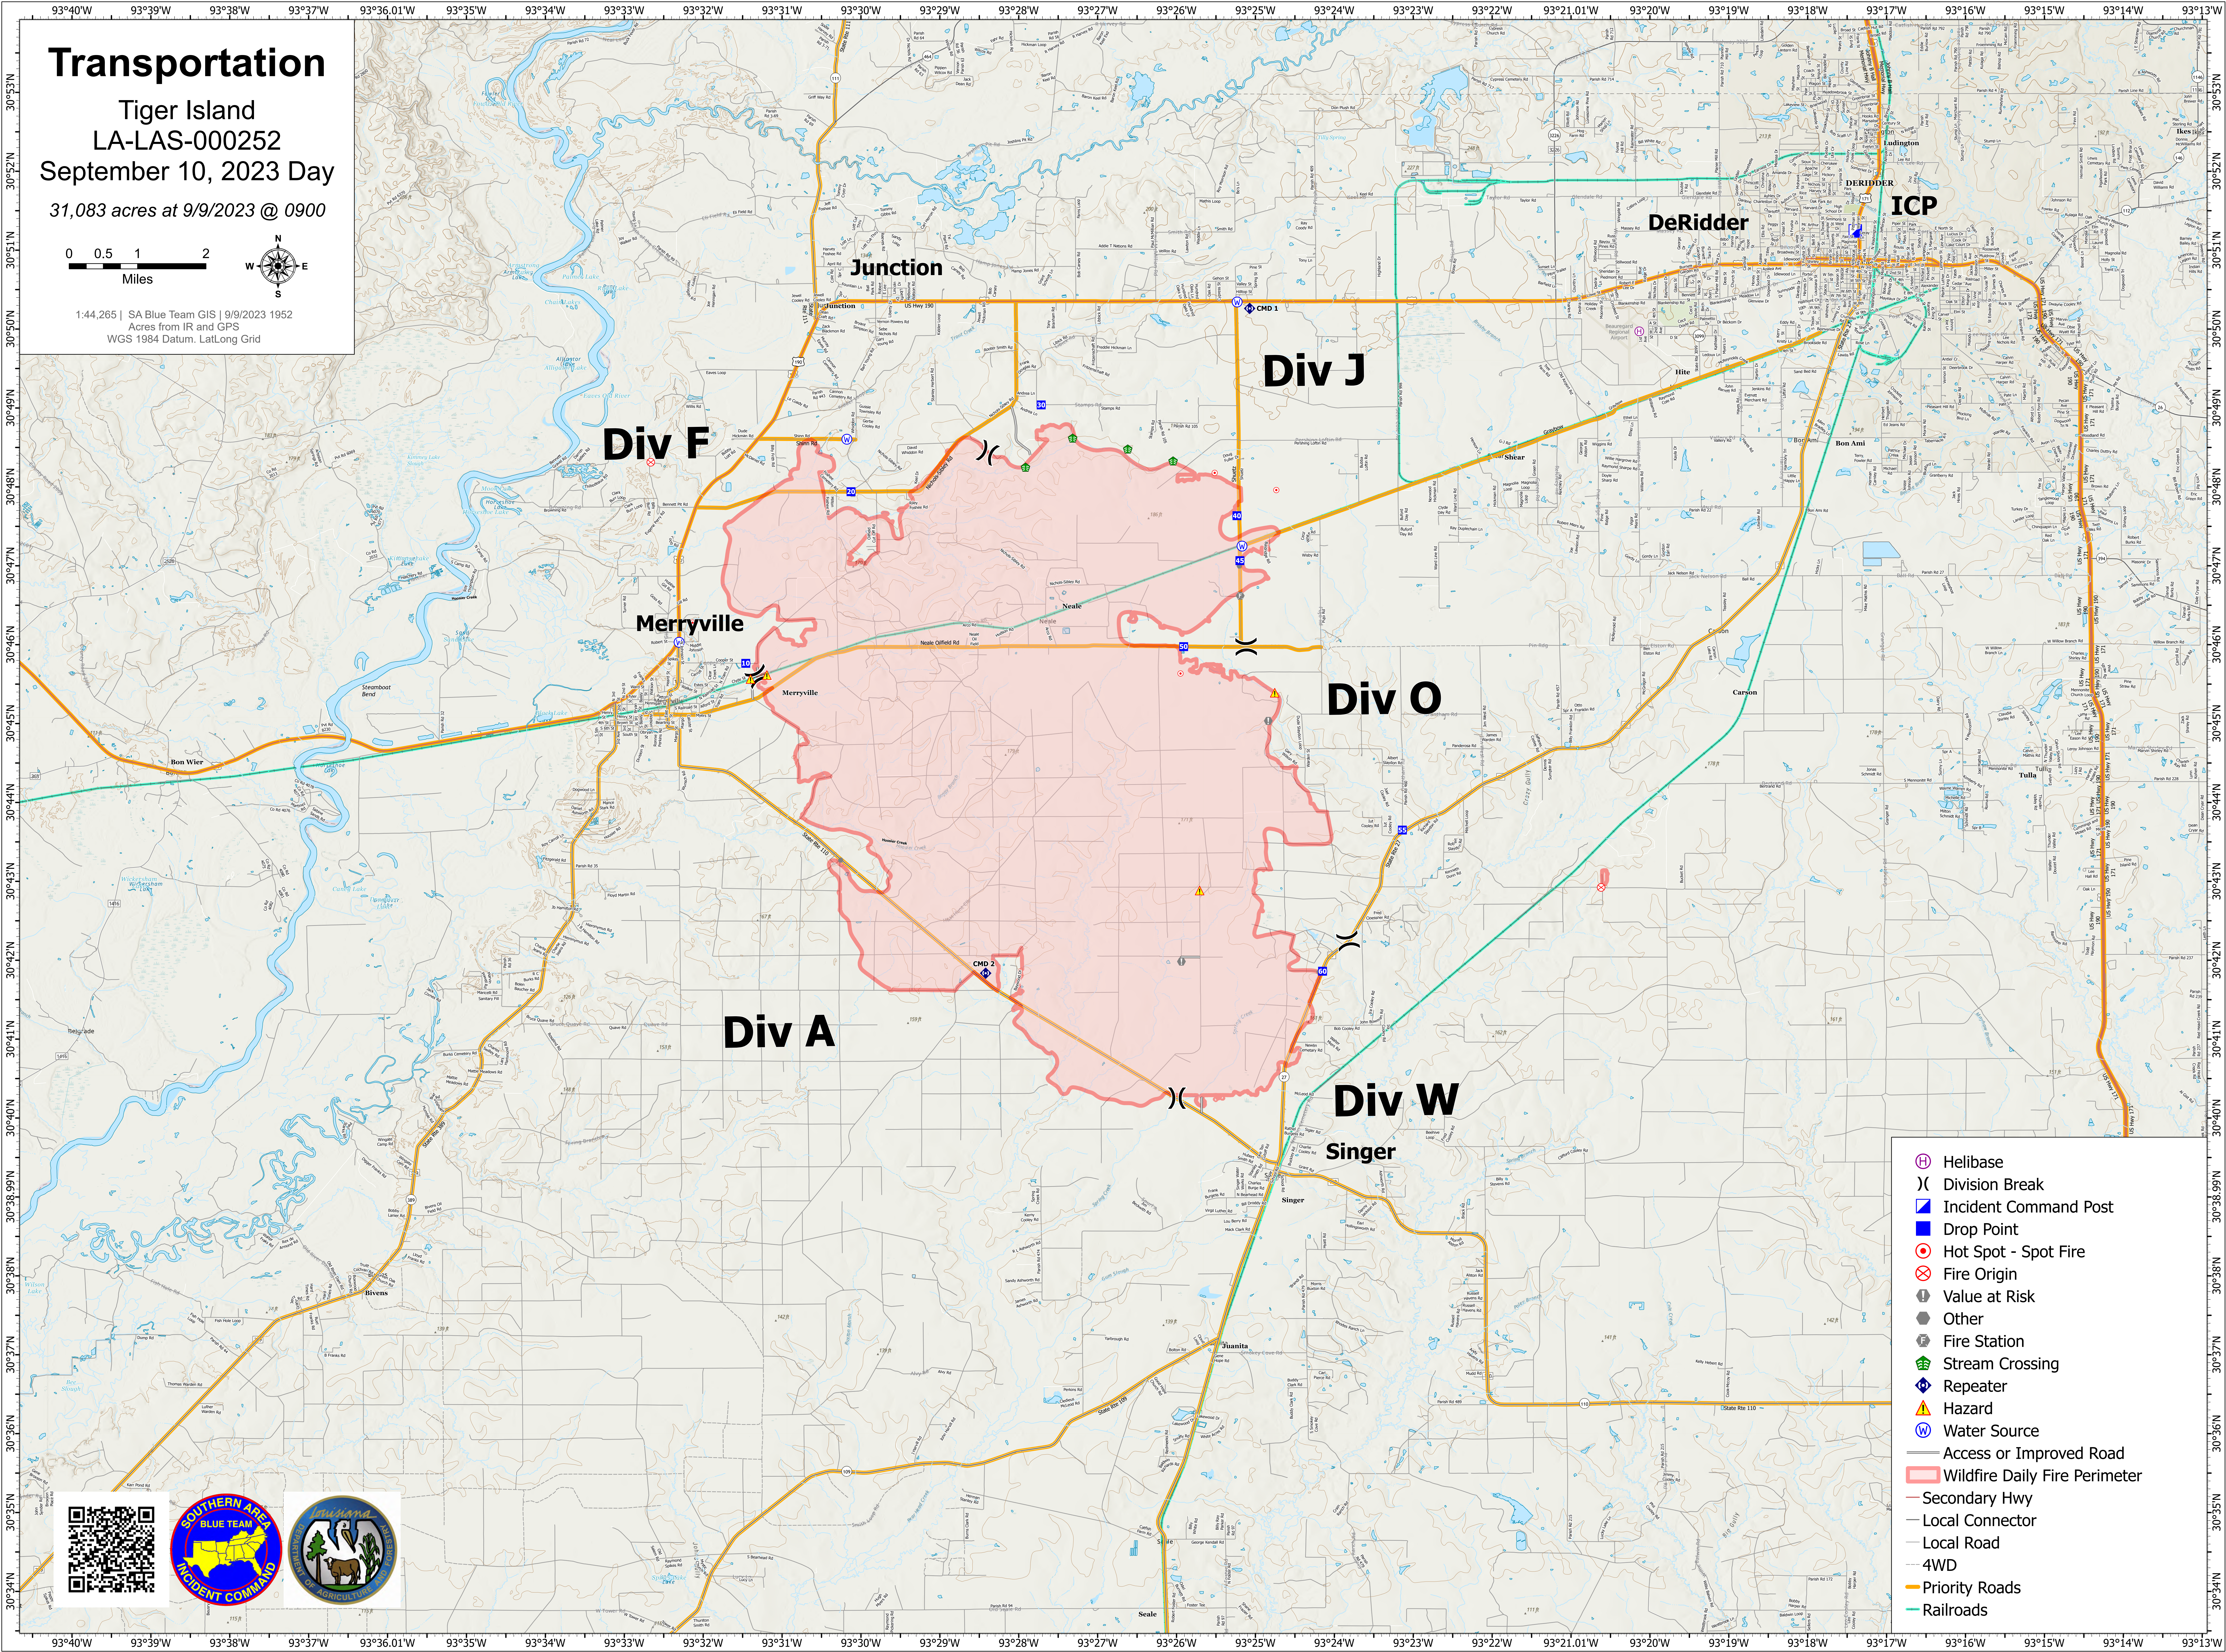

Transportation

Tiger Island
LA-LAS-000252
September 10, 2023 Day
31,083 acres at 9/9/2023 @ 0900

1:44,265 | SA Blue Team GIS | 9/9/2023 1952
Acres from IR and GPS
WGS 1984 Datum, LatLong Grid

- ⊕ Helibase
-) Division Break
- ▣ Incident Command Post
- Drop Point
- ⊗ Hot Spot - Spot Fire
- ⊙ Fire Origin
- ⊙ Value at Risk
- Other
- ⊙ Fire Station
- ⊙ Stream Crossing
- ⊙ Repeater
- ⚠ Hazard
- ⊙ Water Source
- Access or Improved Road
- ▭ Wildfire Daily Fire Perimeter
- Secondary Hwy
- Local Connector
- Local Road
- 4WD
- Priority Roads
- Railroads