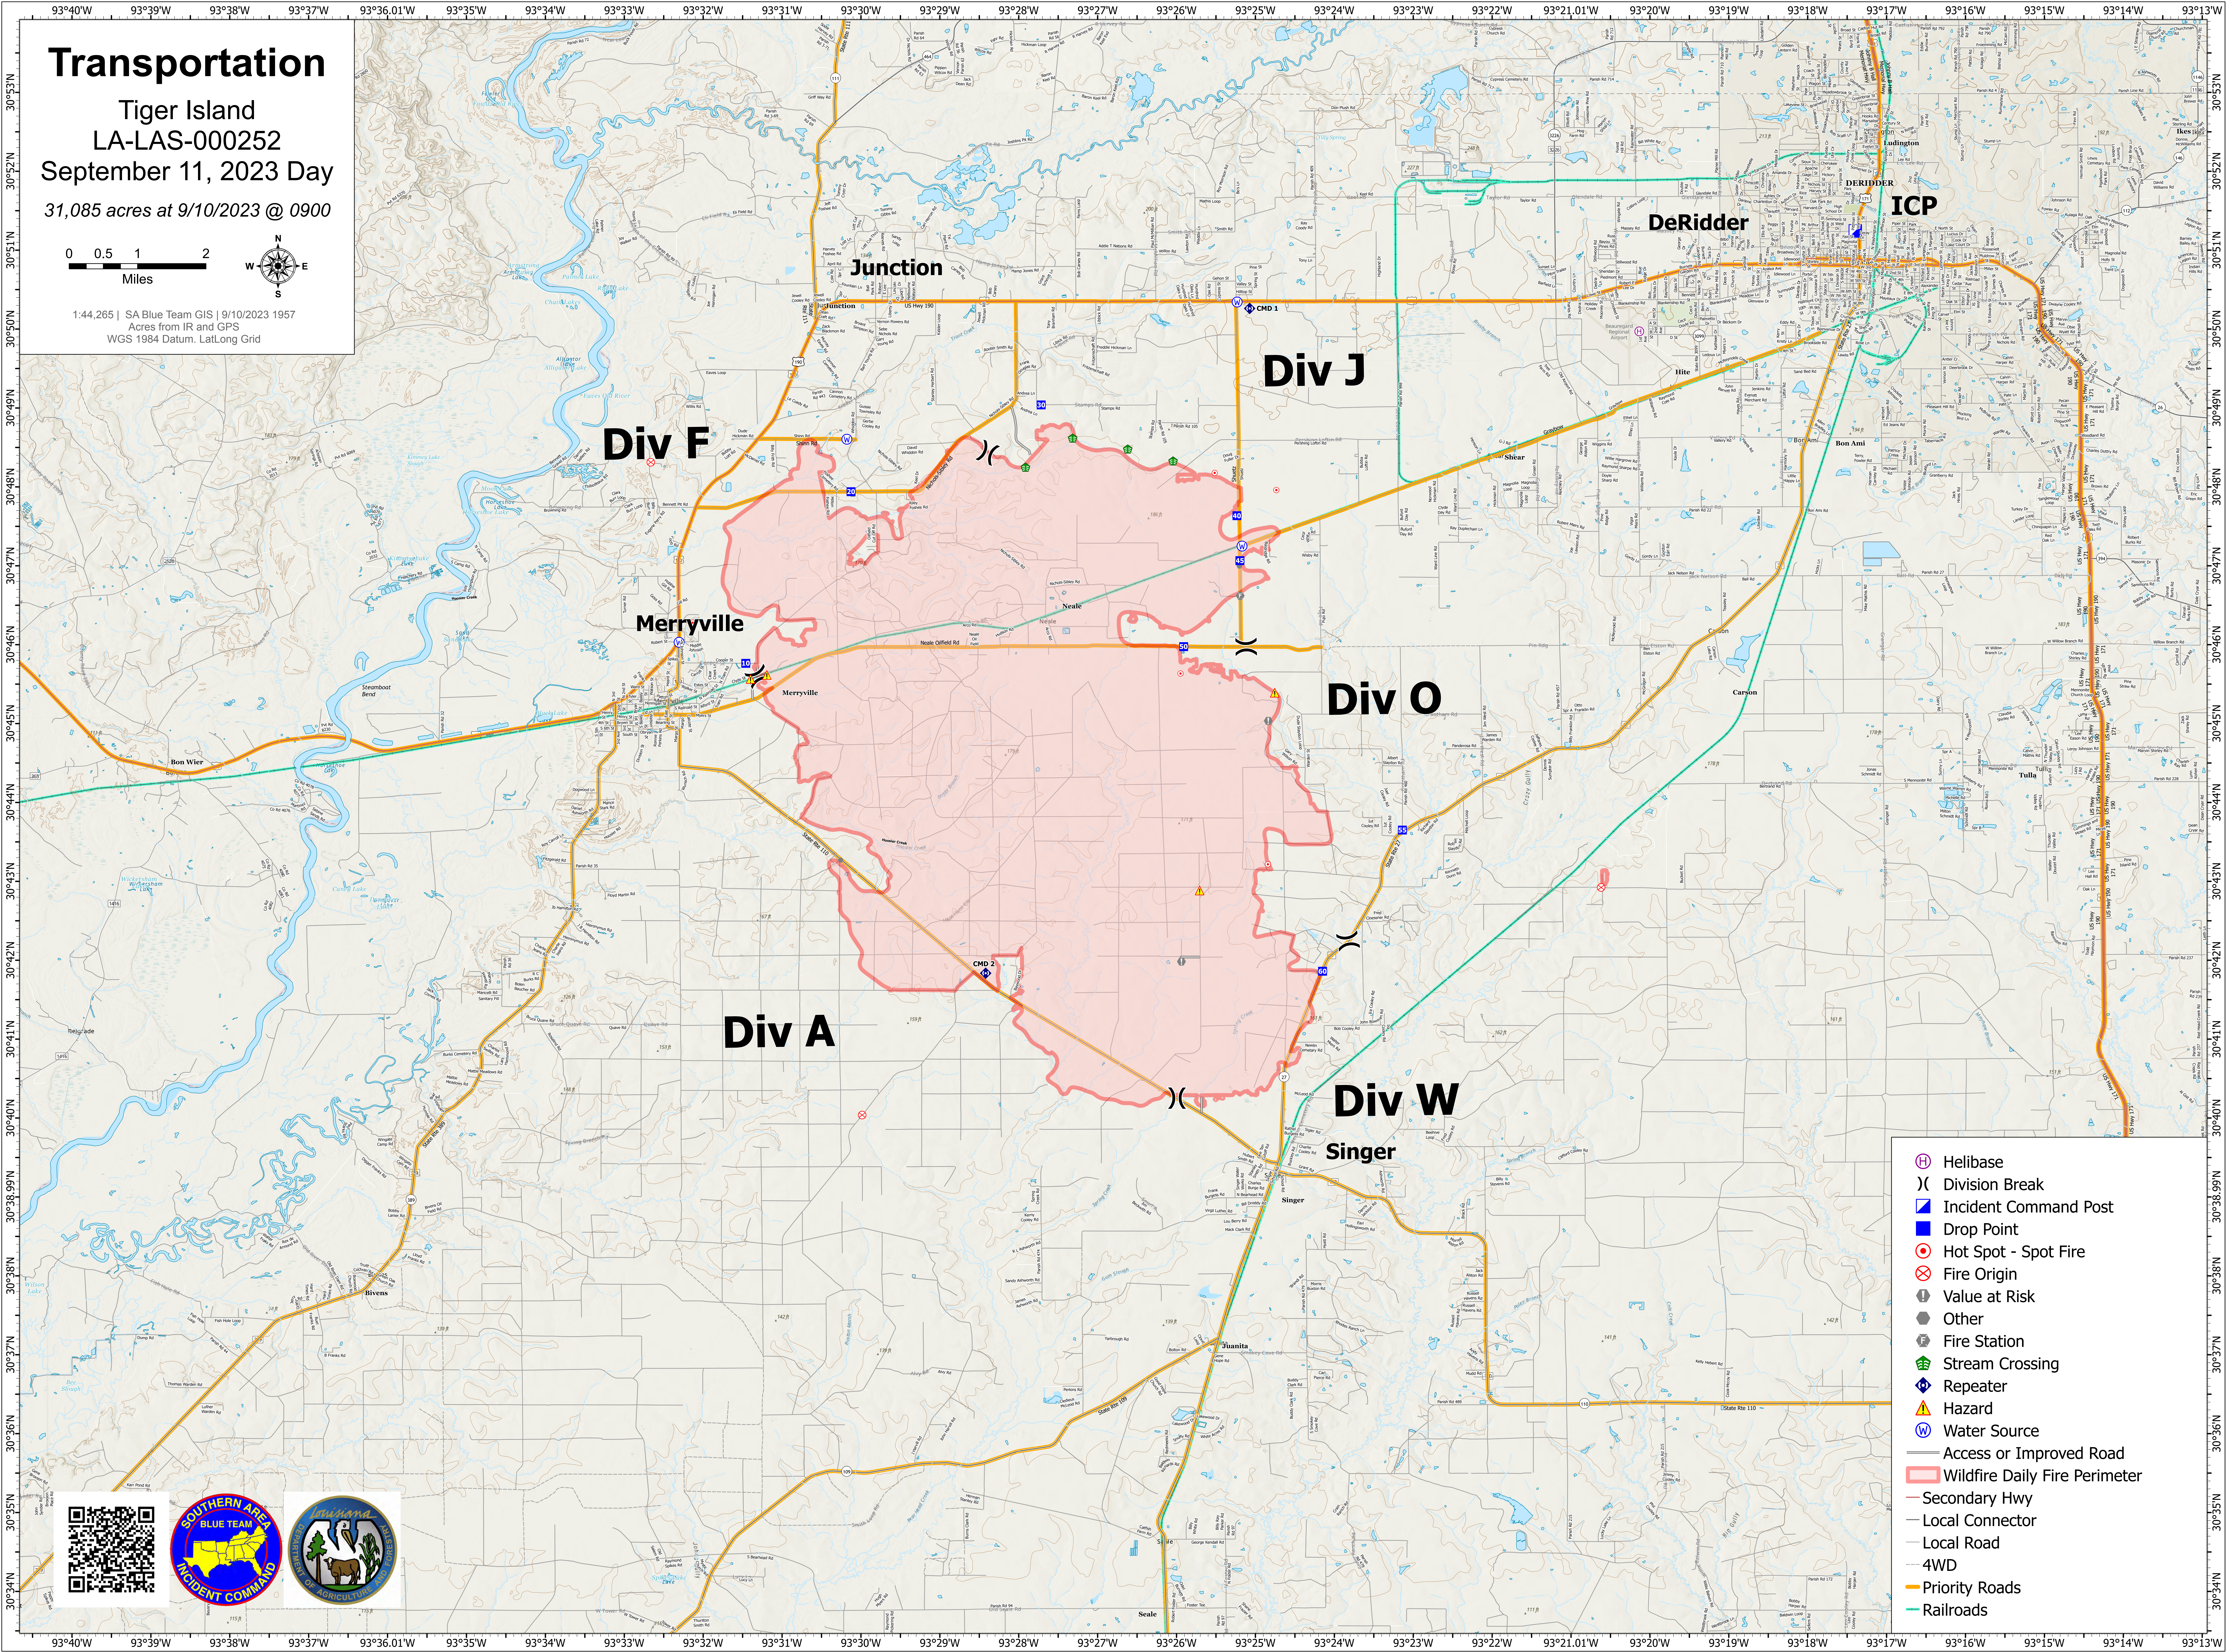

# Transportation

Tiger Island  
LA-LAS-000252  
September 11, 2023 Day  
31,085 acres at 9/10/2023 @ 0900

1:44,265 | SA Blue Team GIS | 9/10/2023 1957  
Acres from IR and GPS  
WGS 1984 Datum, Lat/Long Grid

- ⊕ Helibase
- ) Division Break
- ▣ Incident Command Post
- Drop Point
- ⊗ Hot Spot - Spot Fire
- ⊙ Fire Origin
- ⊙ Value at Risk
- Other
- ⊙ Fire Station
- ⊙ Stream Crossing
- ⊙ Repeater
- ⚠ Hazard
- ⊙ Water Source
- Access or Improved Road
- ▭ Wildfire Daily Fire Perimeter
- Secondary Hwy
- Local Connector
- Local Road
- 4WD
- Priority Roads
- Railroads