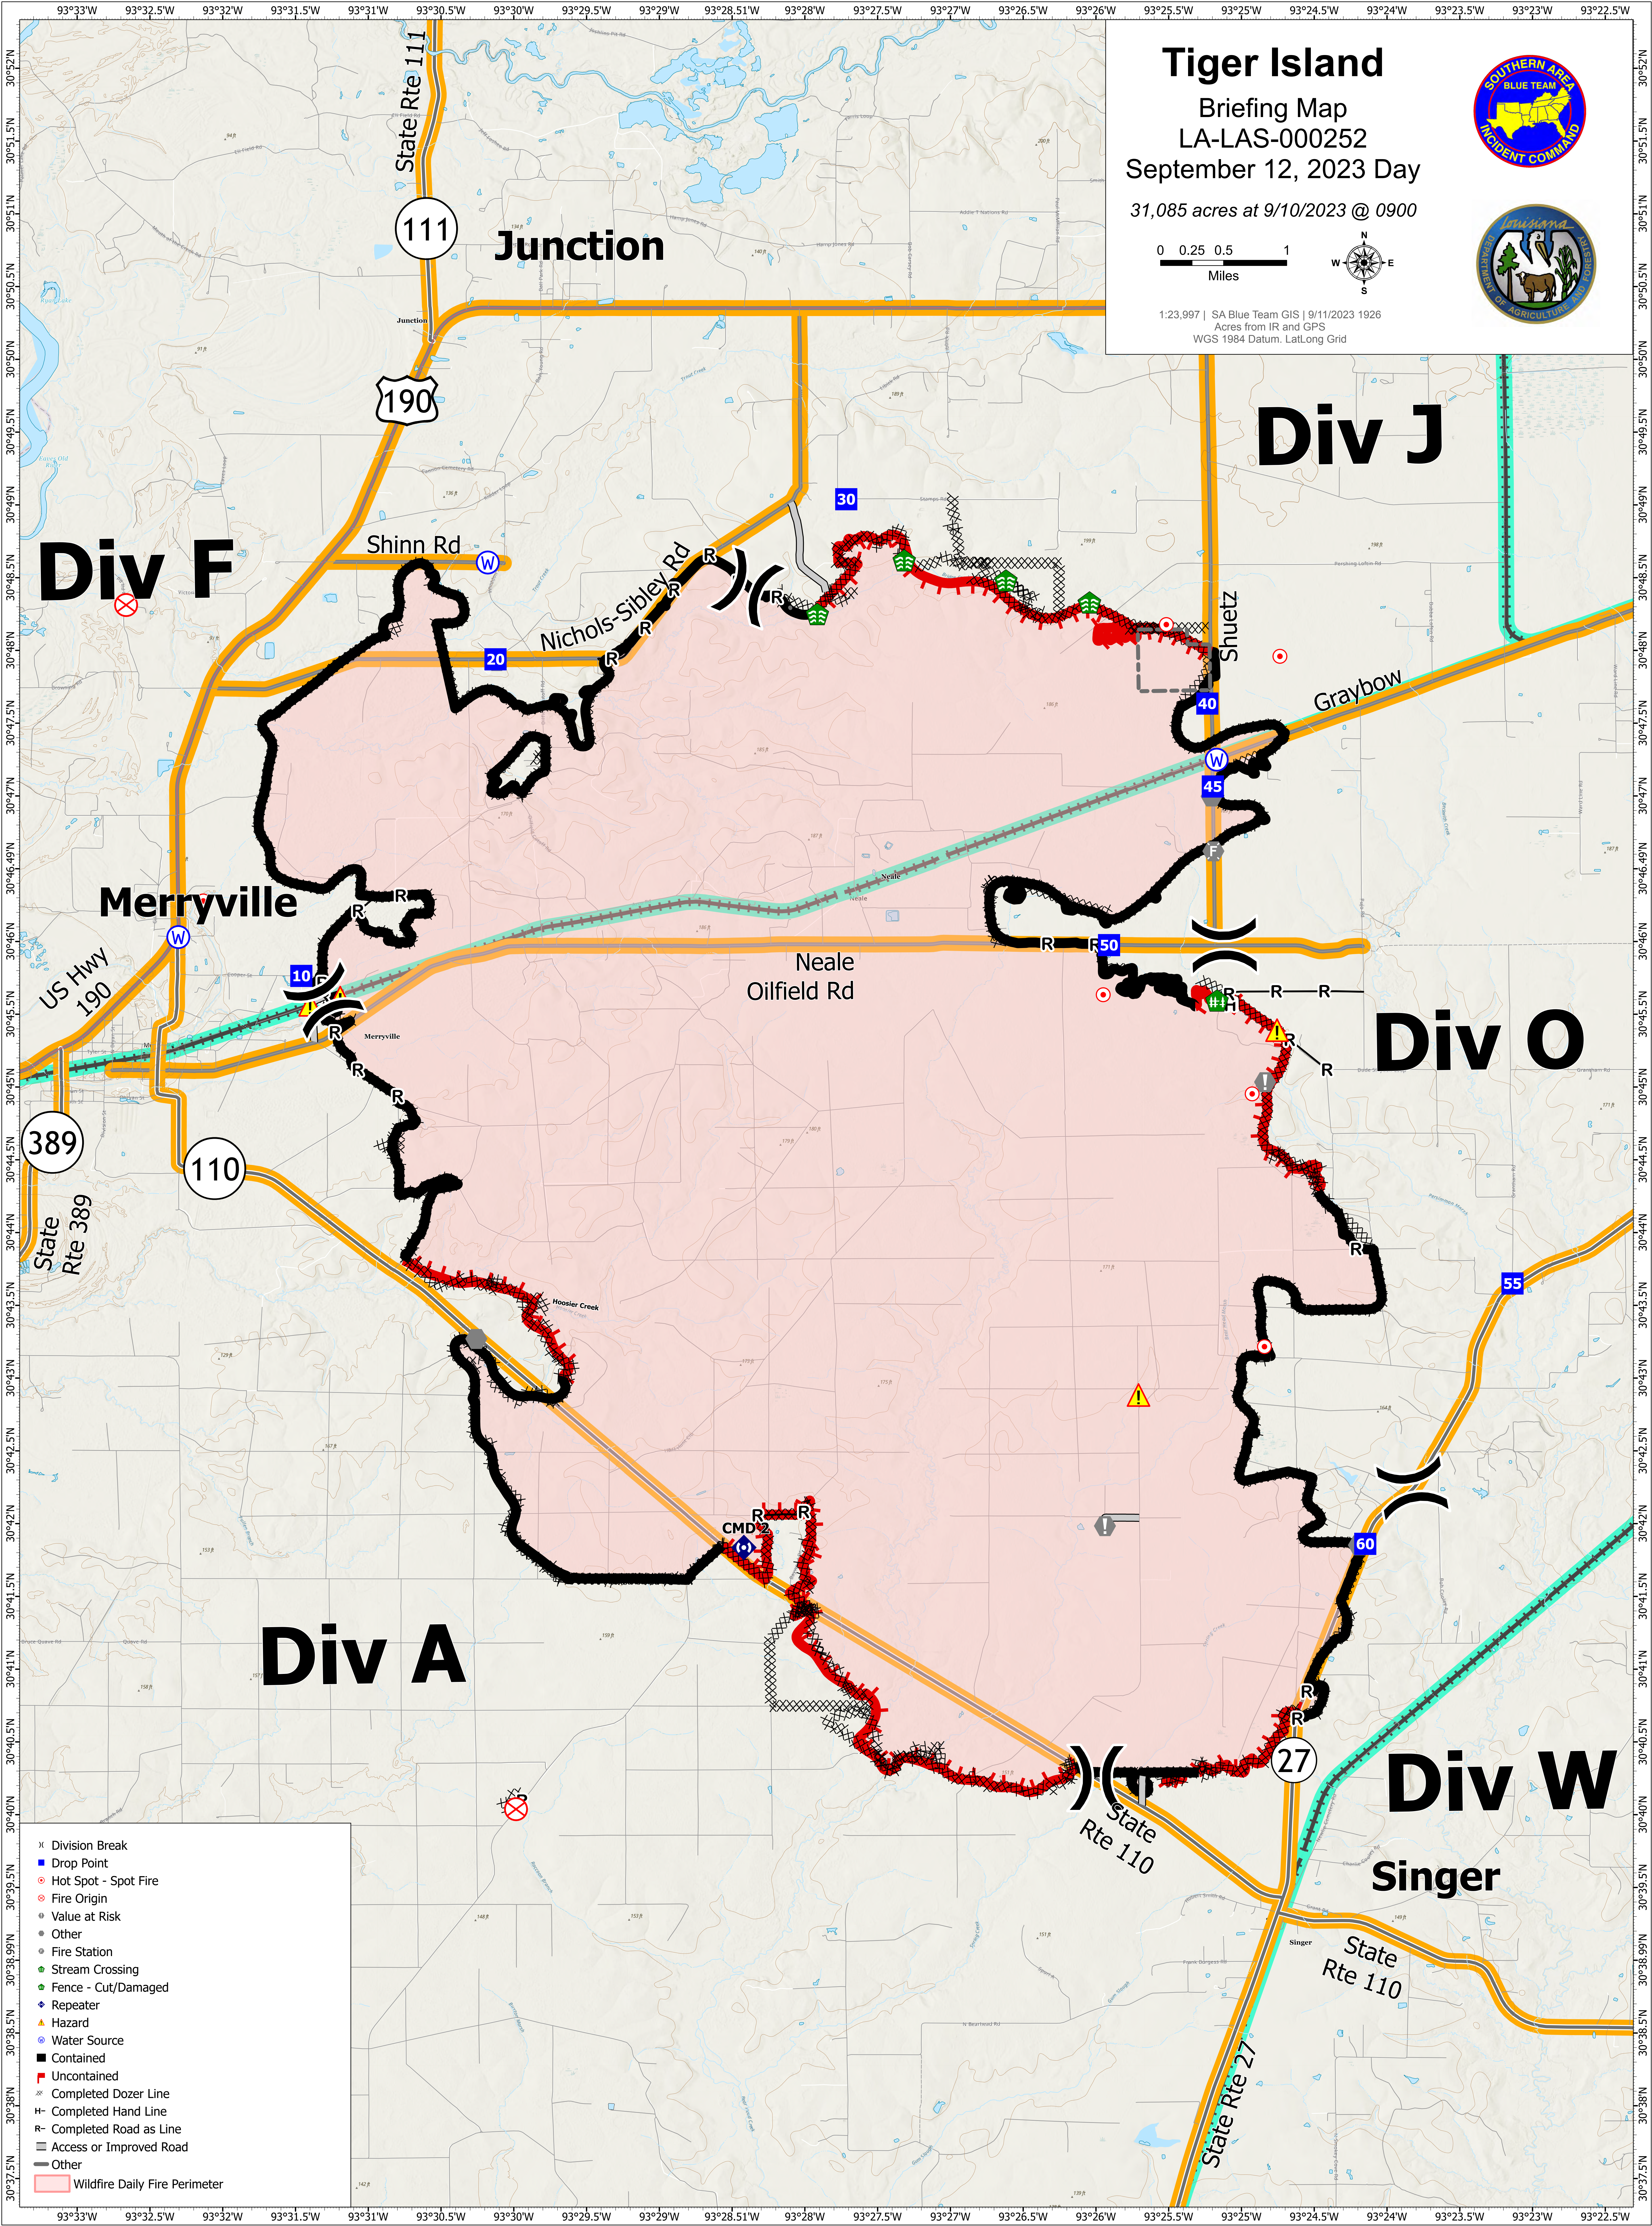

# Tiger Island

Briefing Map  
LA-LAS-000252  
September 12, 2023 Day

31,085 acres at 9/10/2023 @ 0900

1:23,997 | SA Blue Team GIS | 9/11/2023 1926  
Acres from IR and GPS  
WGS 1984 Datum, Lat/Long Grid

- X Division Break
- Drop Point
- Hot Spot - Spot Fire
- Fire Origin
- Value at Risk
- Other
- Fire Station
- Stream Crossing
- Fence - Cut/Damaged
- Repeater
- Hazard
- Water Source
- Contained
- Uncontained
- ⊗ Completed Dozer Line
- ⊕ Completed Hand Line
- ⊖ Completed Road as Line
- ⊙ Access or Improved Road
- ⊙ Other
- Wildfire Daily Fire Perimeter