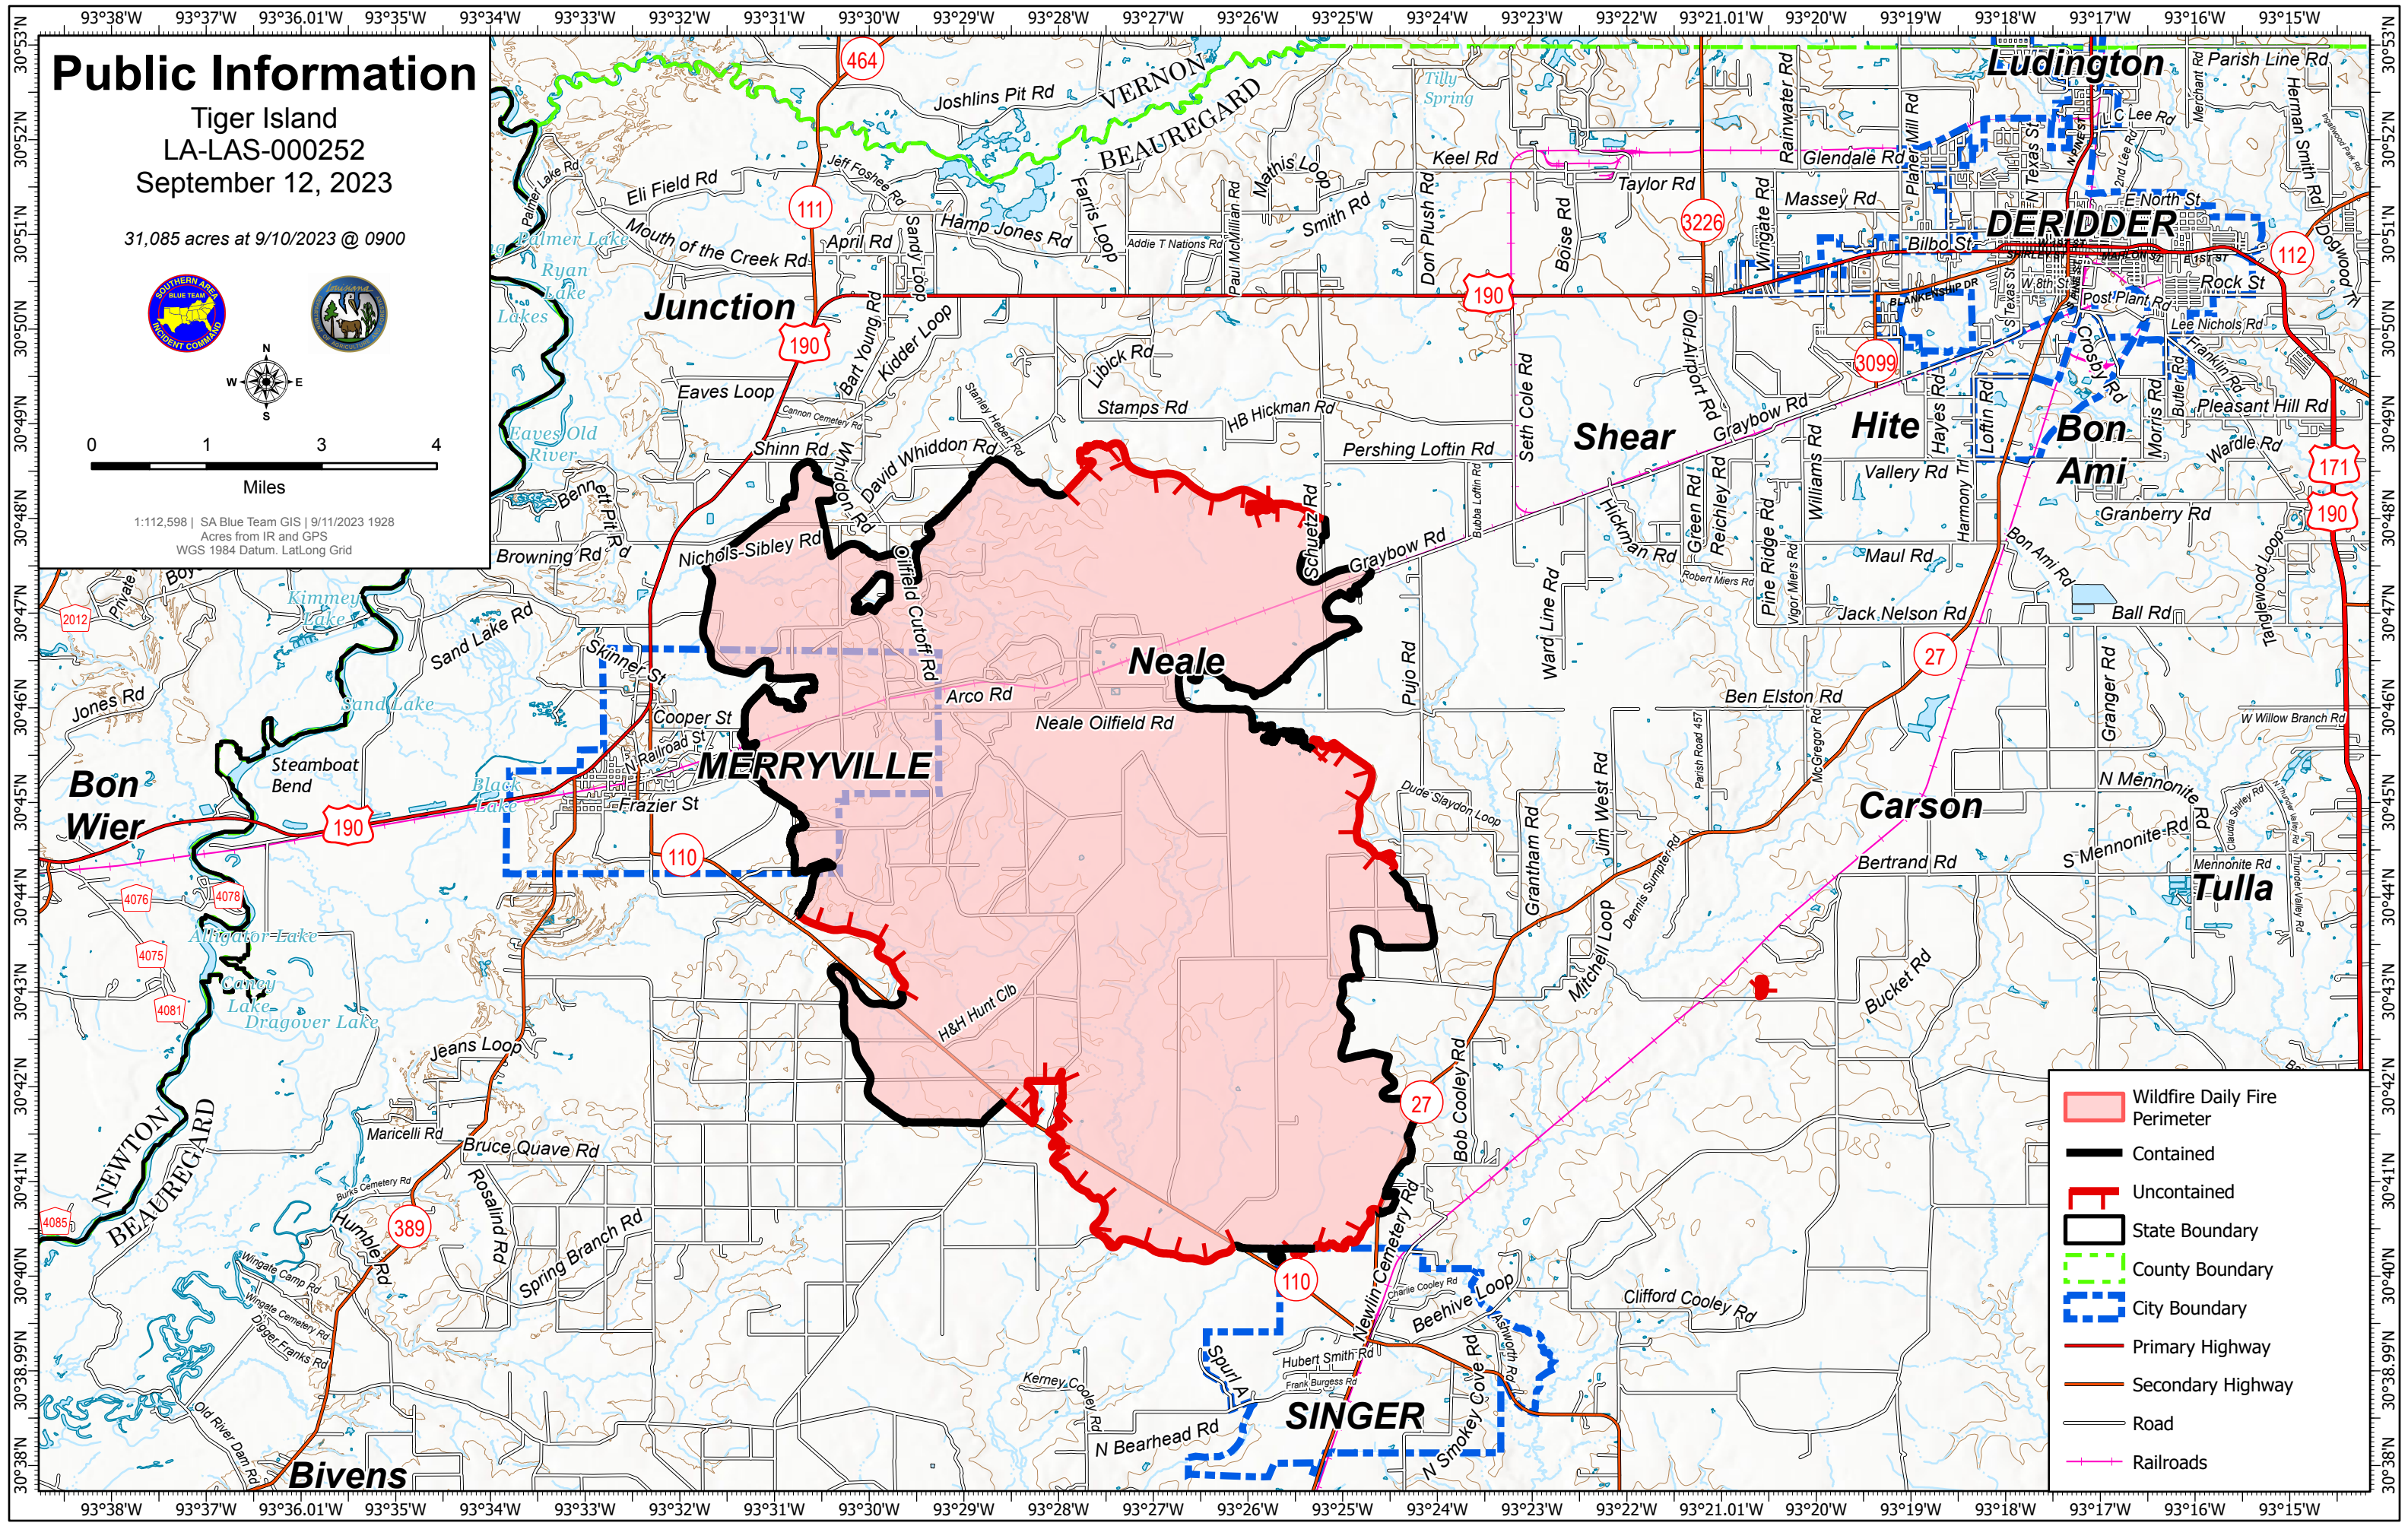

# Public Information

Tiger Island  
LA-LAS-000252  
September 12, 2023

31,085 acres at 9/10/2023 @ 0900

1:112,598 | SA Blue Team GIS | 9/11/2023 1928  
Acres from IR and GPS  
WGS 1984 Datum, Lat/Long Grid

- Wildfire Daily Fire Perimeter
- Contained
- Uncontained
- State Boundary
- County Boundary
- City Boundary
- Primary Highway
- Secondary Highway
- Road
- Railroads