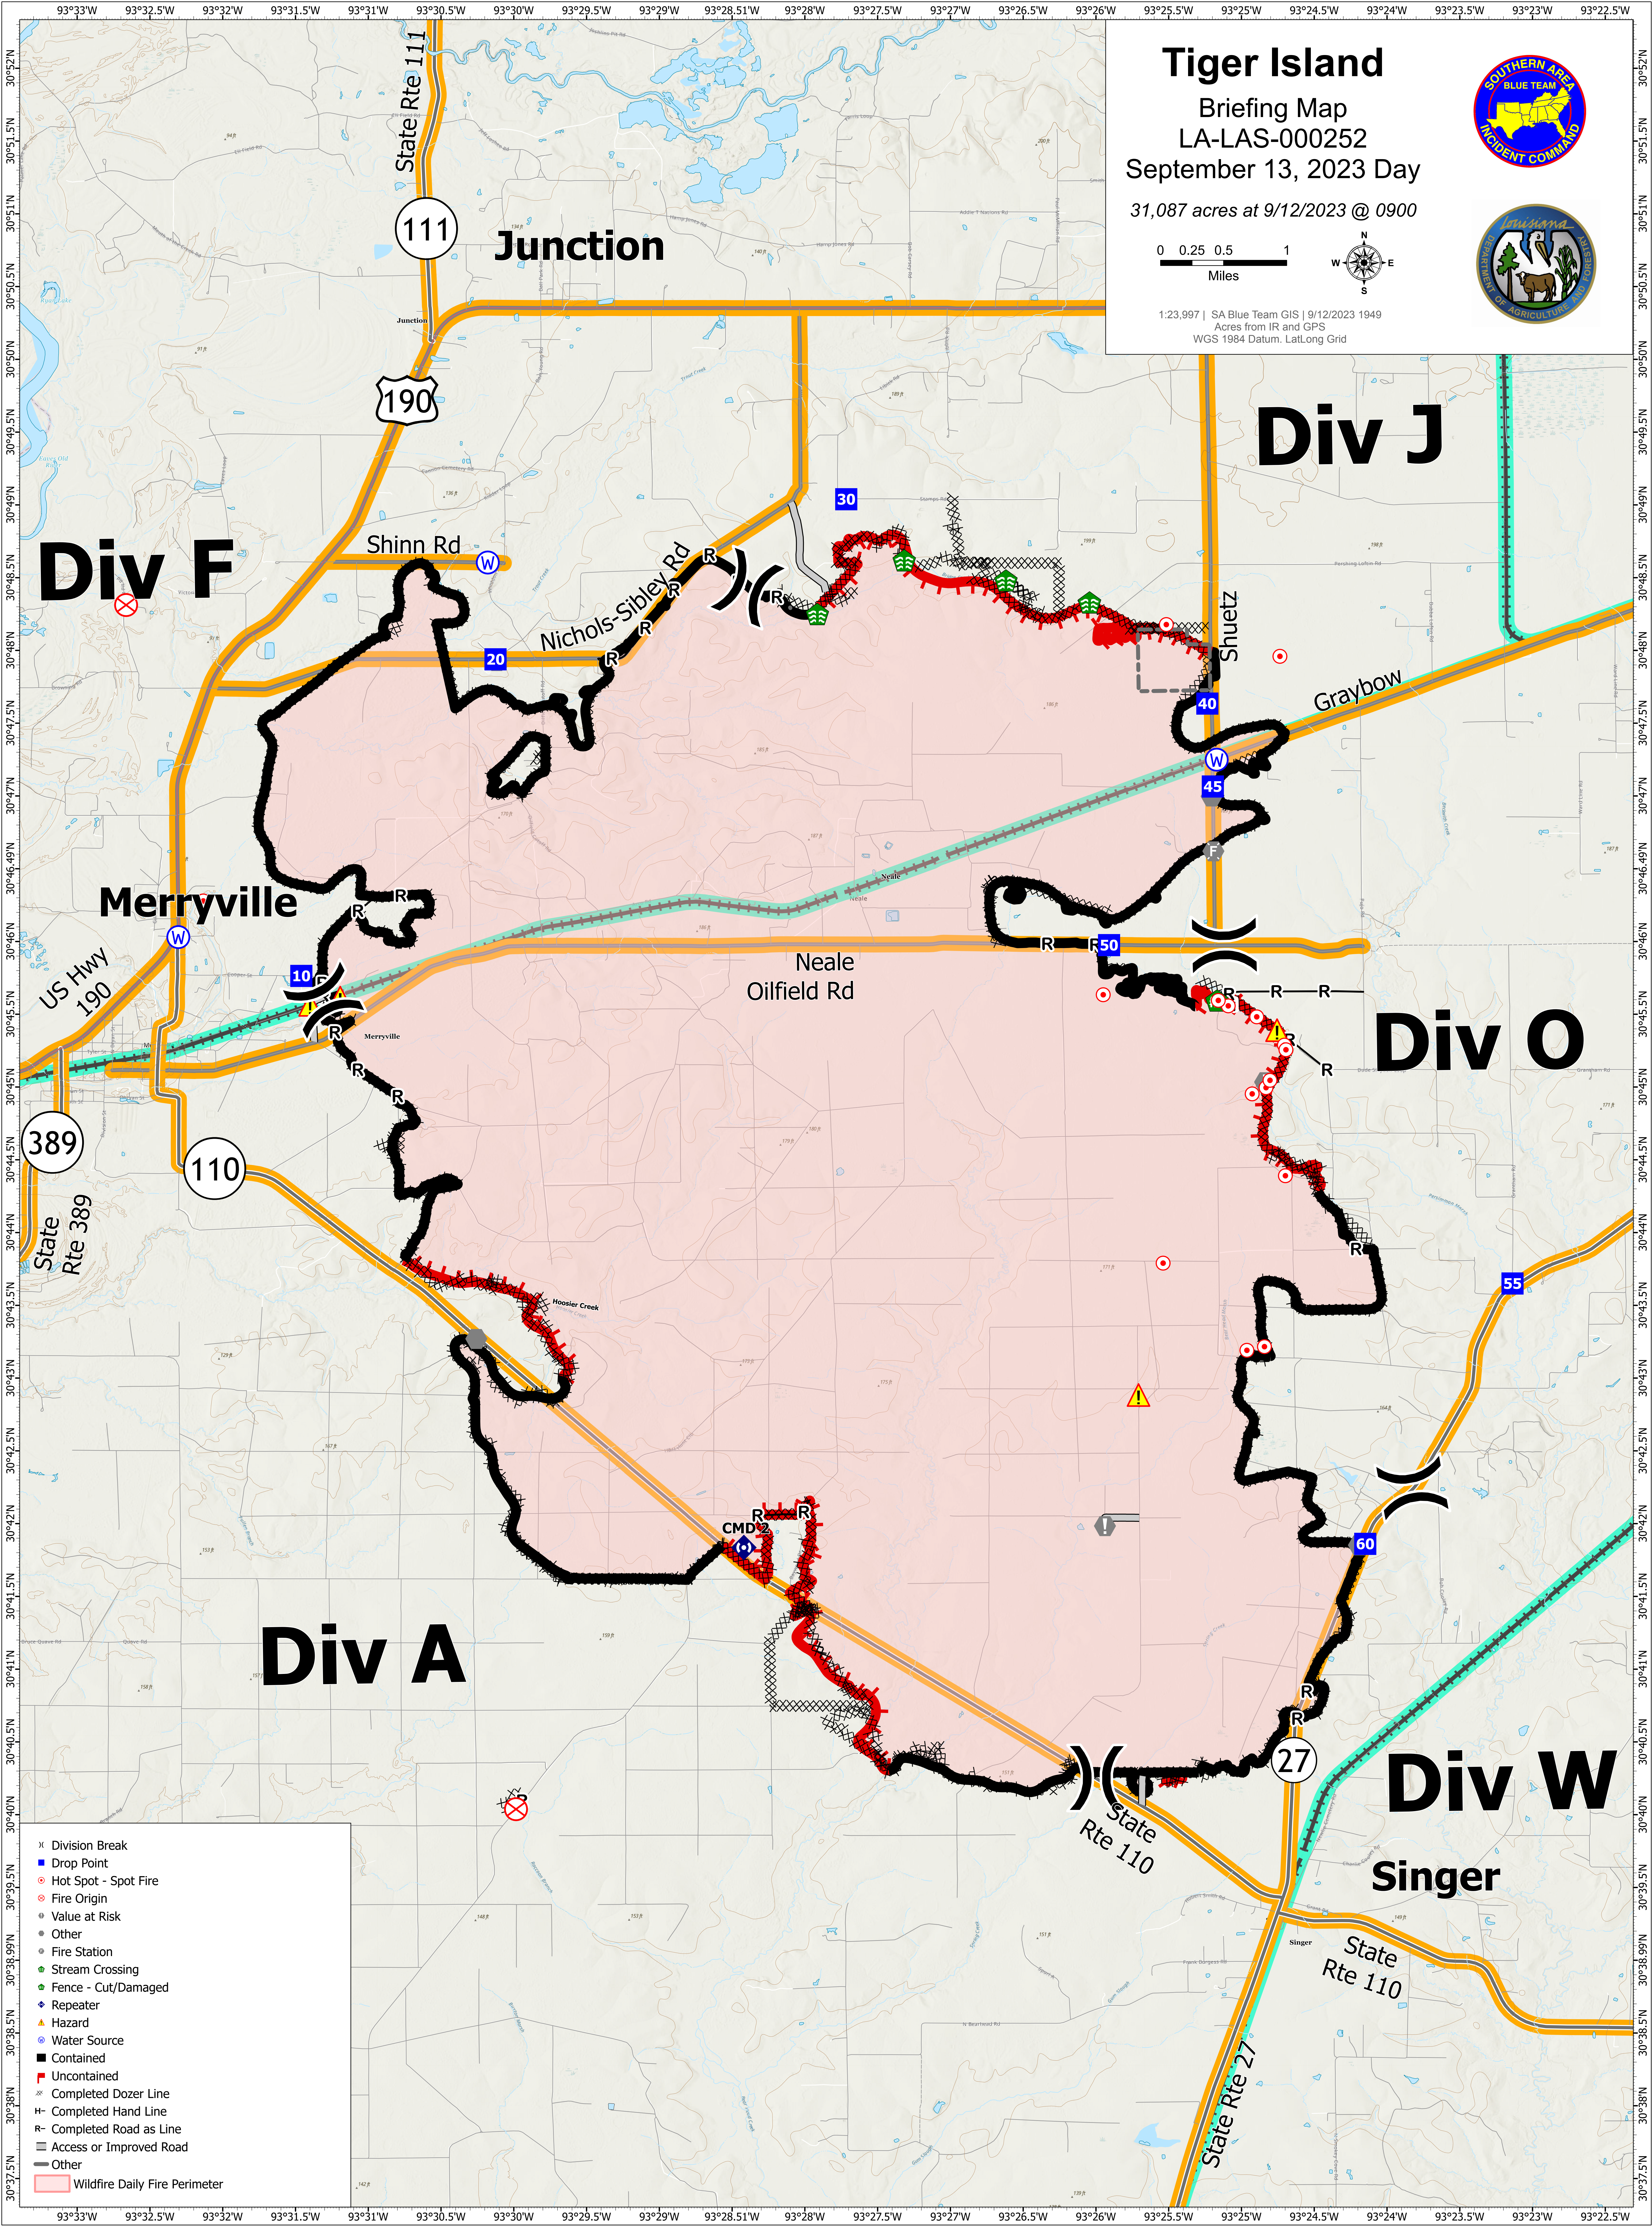

# Tiger Island

Briefing Map  
LA-LAS-000252  
September 13, 2023 Day

31,087 acres at 9/12/2023 @ 0900

1:23,997 | SA Blue Team GIS | 9/12/2023 1949  
Acres from IR and GPS  
WGS 1984 Datum, Lat/Long Grid

- X Division Break
- Drop Point
- Hot Spot - Spot Fire
- Fire Origin
- Value at Risk
- Other
- Fire Station
- Stream Crossing
- Fence - Cut/Damaged
- Repeater
- Hazard
- Water Source
- Contained
- Uncontained
- ⊗ Completed Dozer Line
- ⊕ Completed Hand Line
- ⊖ Completed Road as Line
- ⊙ Access or Improved Road
- ⊙ Other
- Wildfire Daily Fire Perimeter