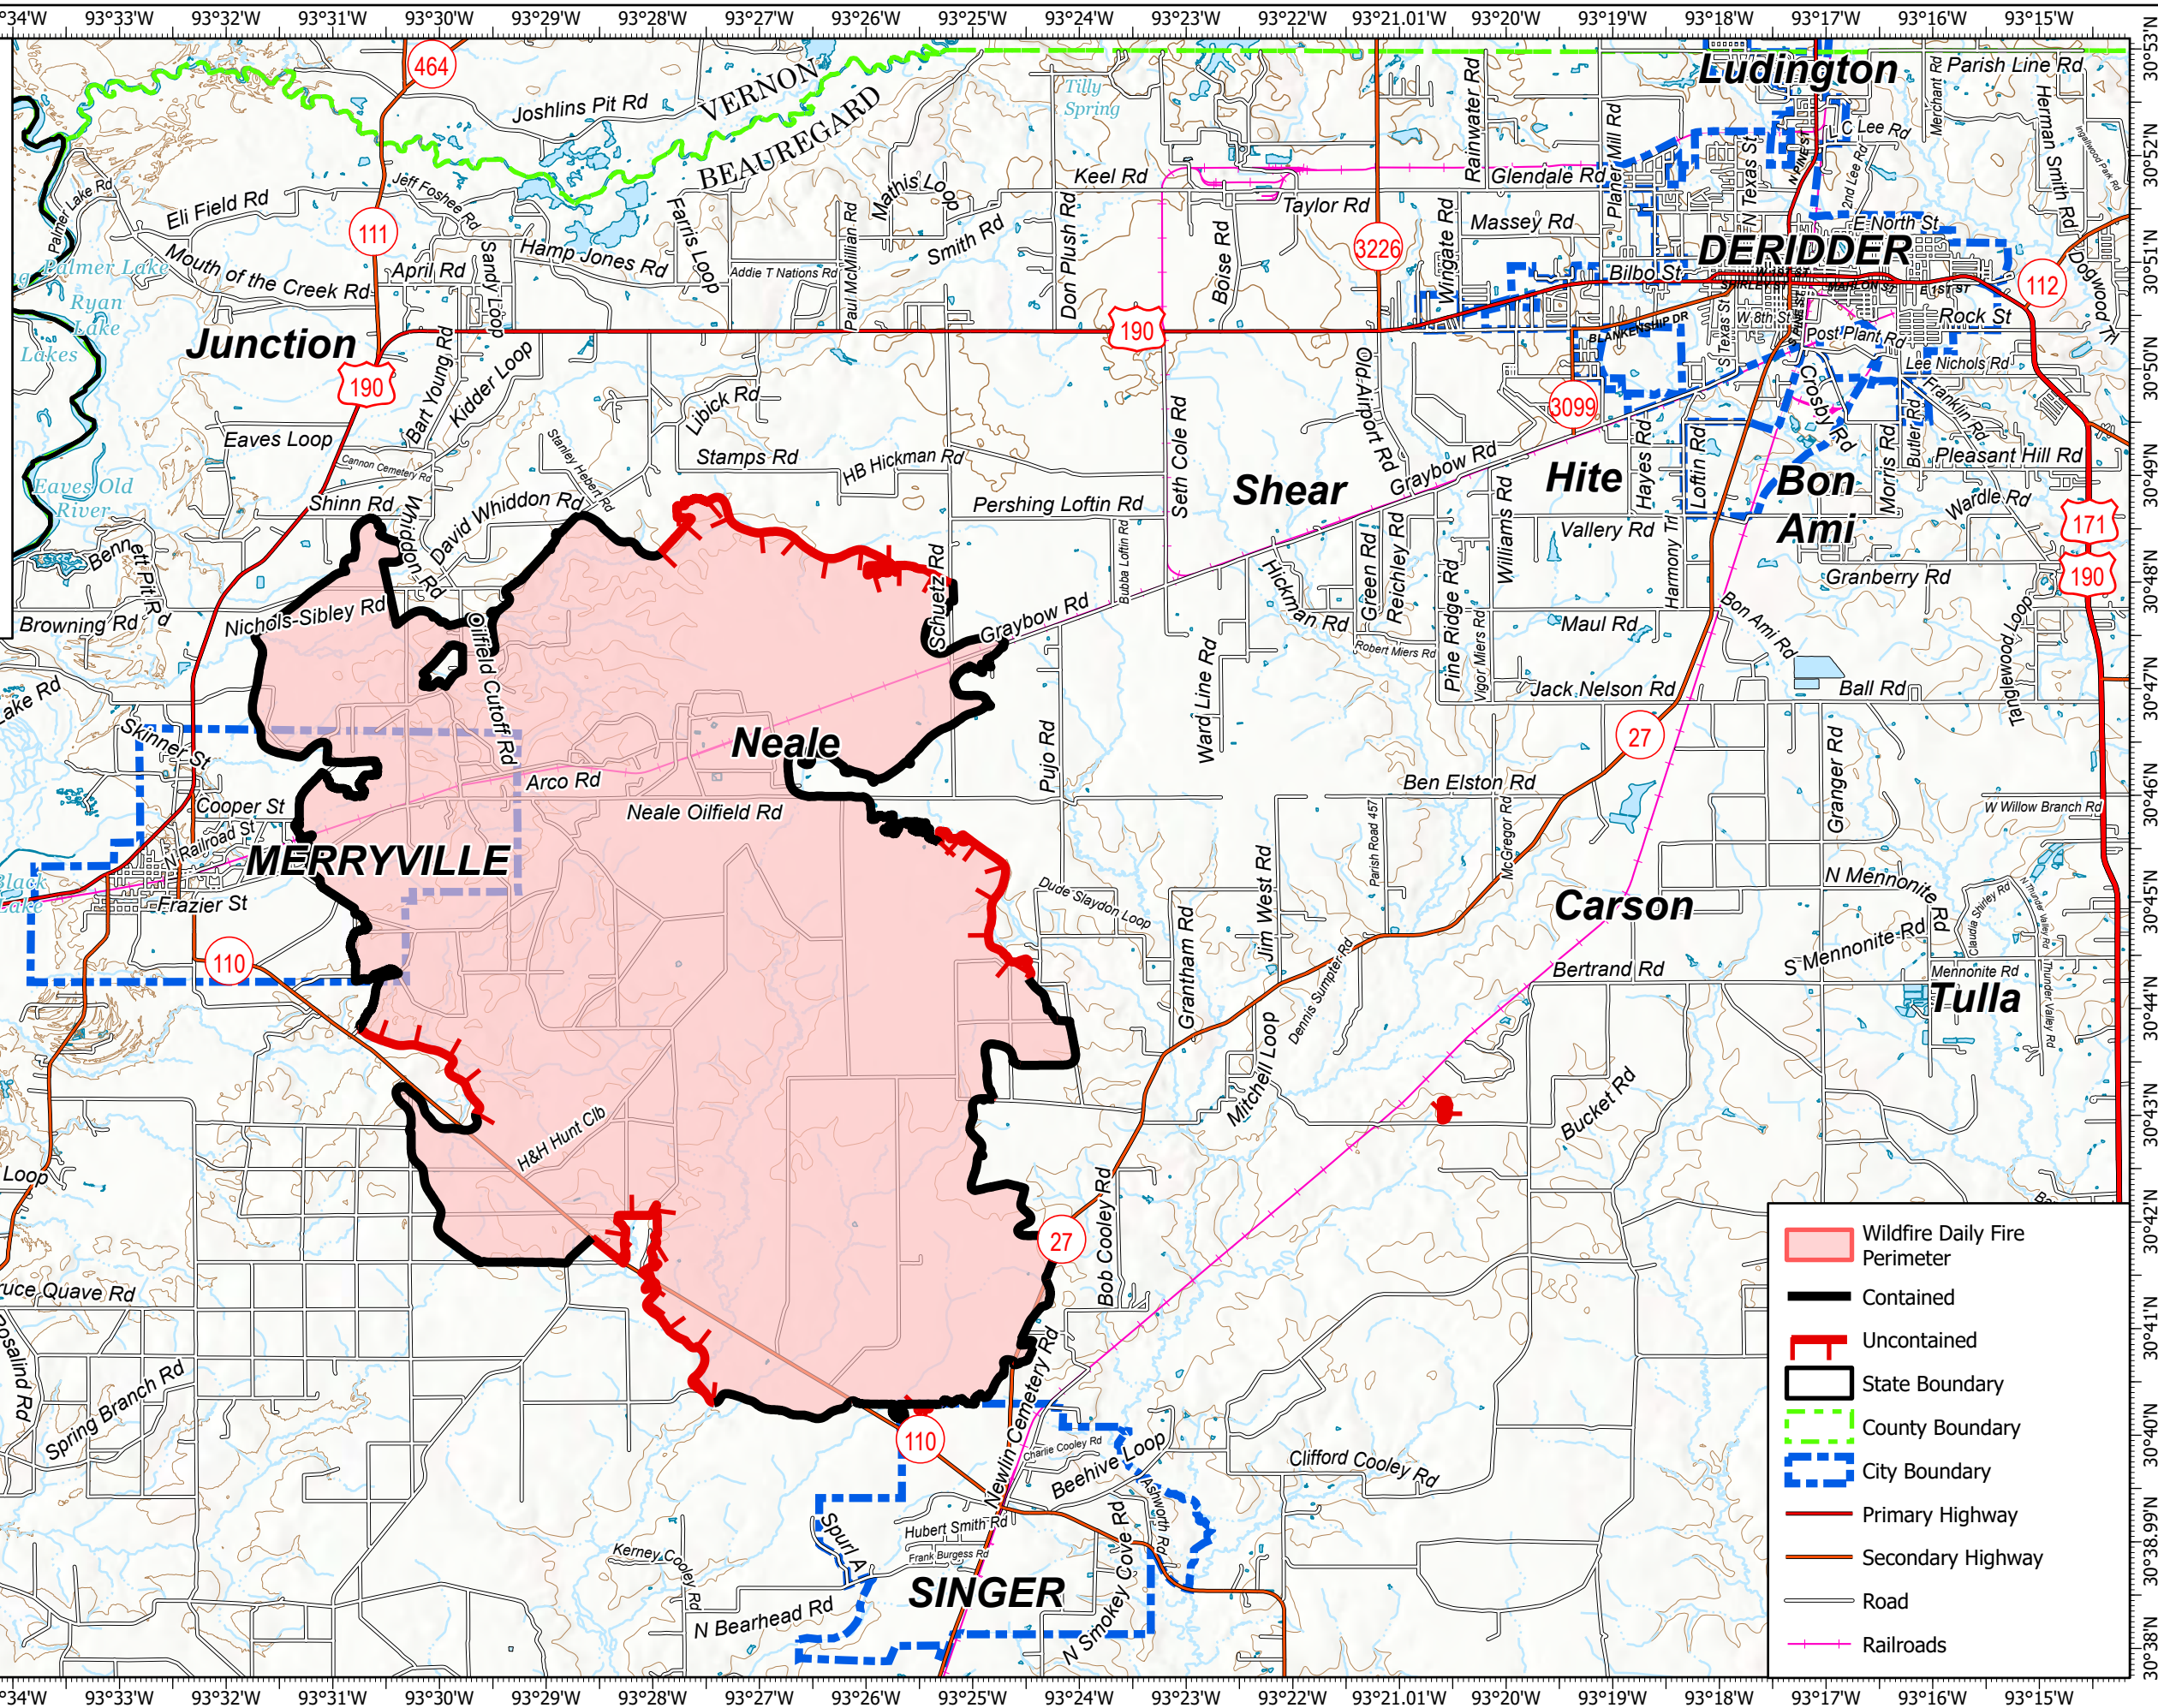

Public Information

Tiger Island
LA-LAS-000252
September 13, 2023

31,087 acres at 9/12/2023 @ 0900

0 1.5 3 Miles

1:112,598 | SA Blue Team GIS | 9/12/2023 1959
Acres from IR and GPS
WGS 1984 Datum, Lat/Long Grid

- Wildfire Daily Fire Perimeter
- Contained
- Uncontained
- State Boundary
- County Boundary
- City Boundary
- Primary Highway
- Secondary Highway
- Road
- Railroads