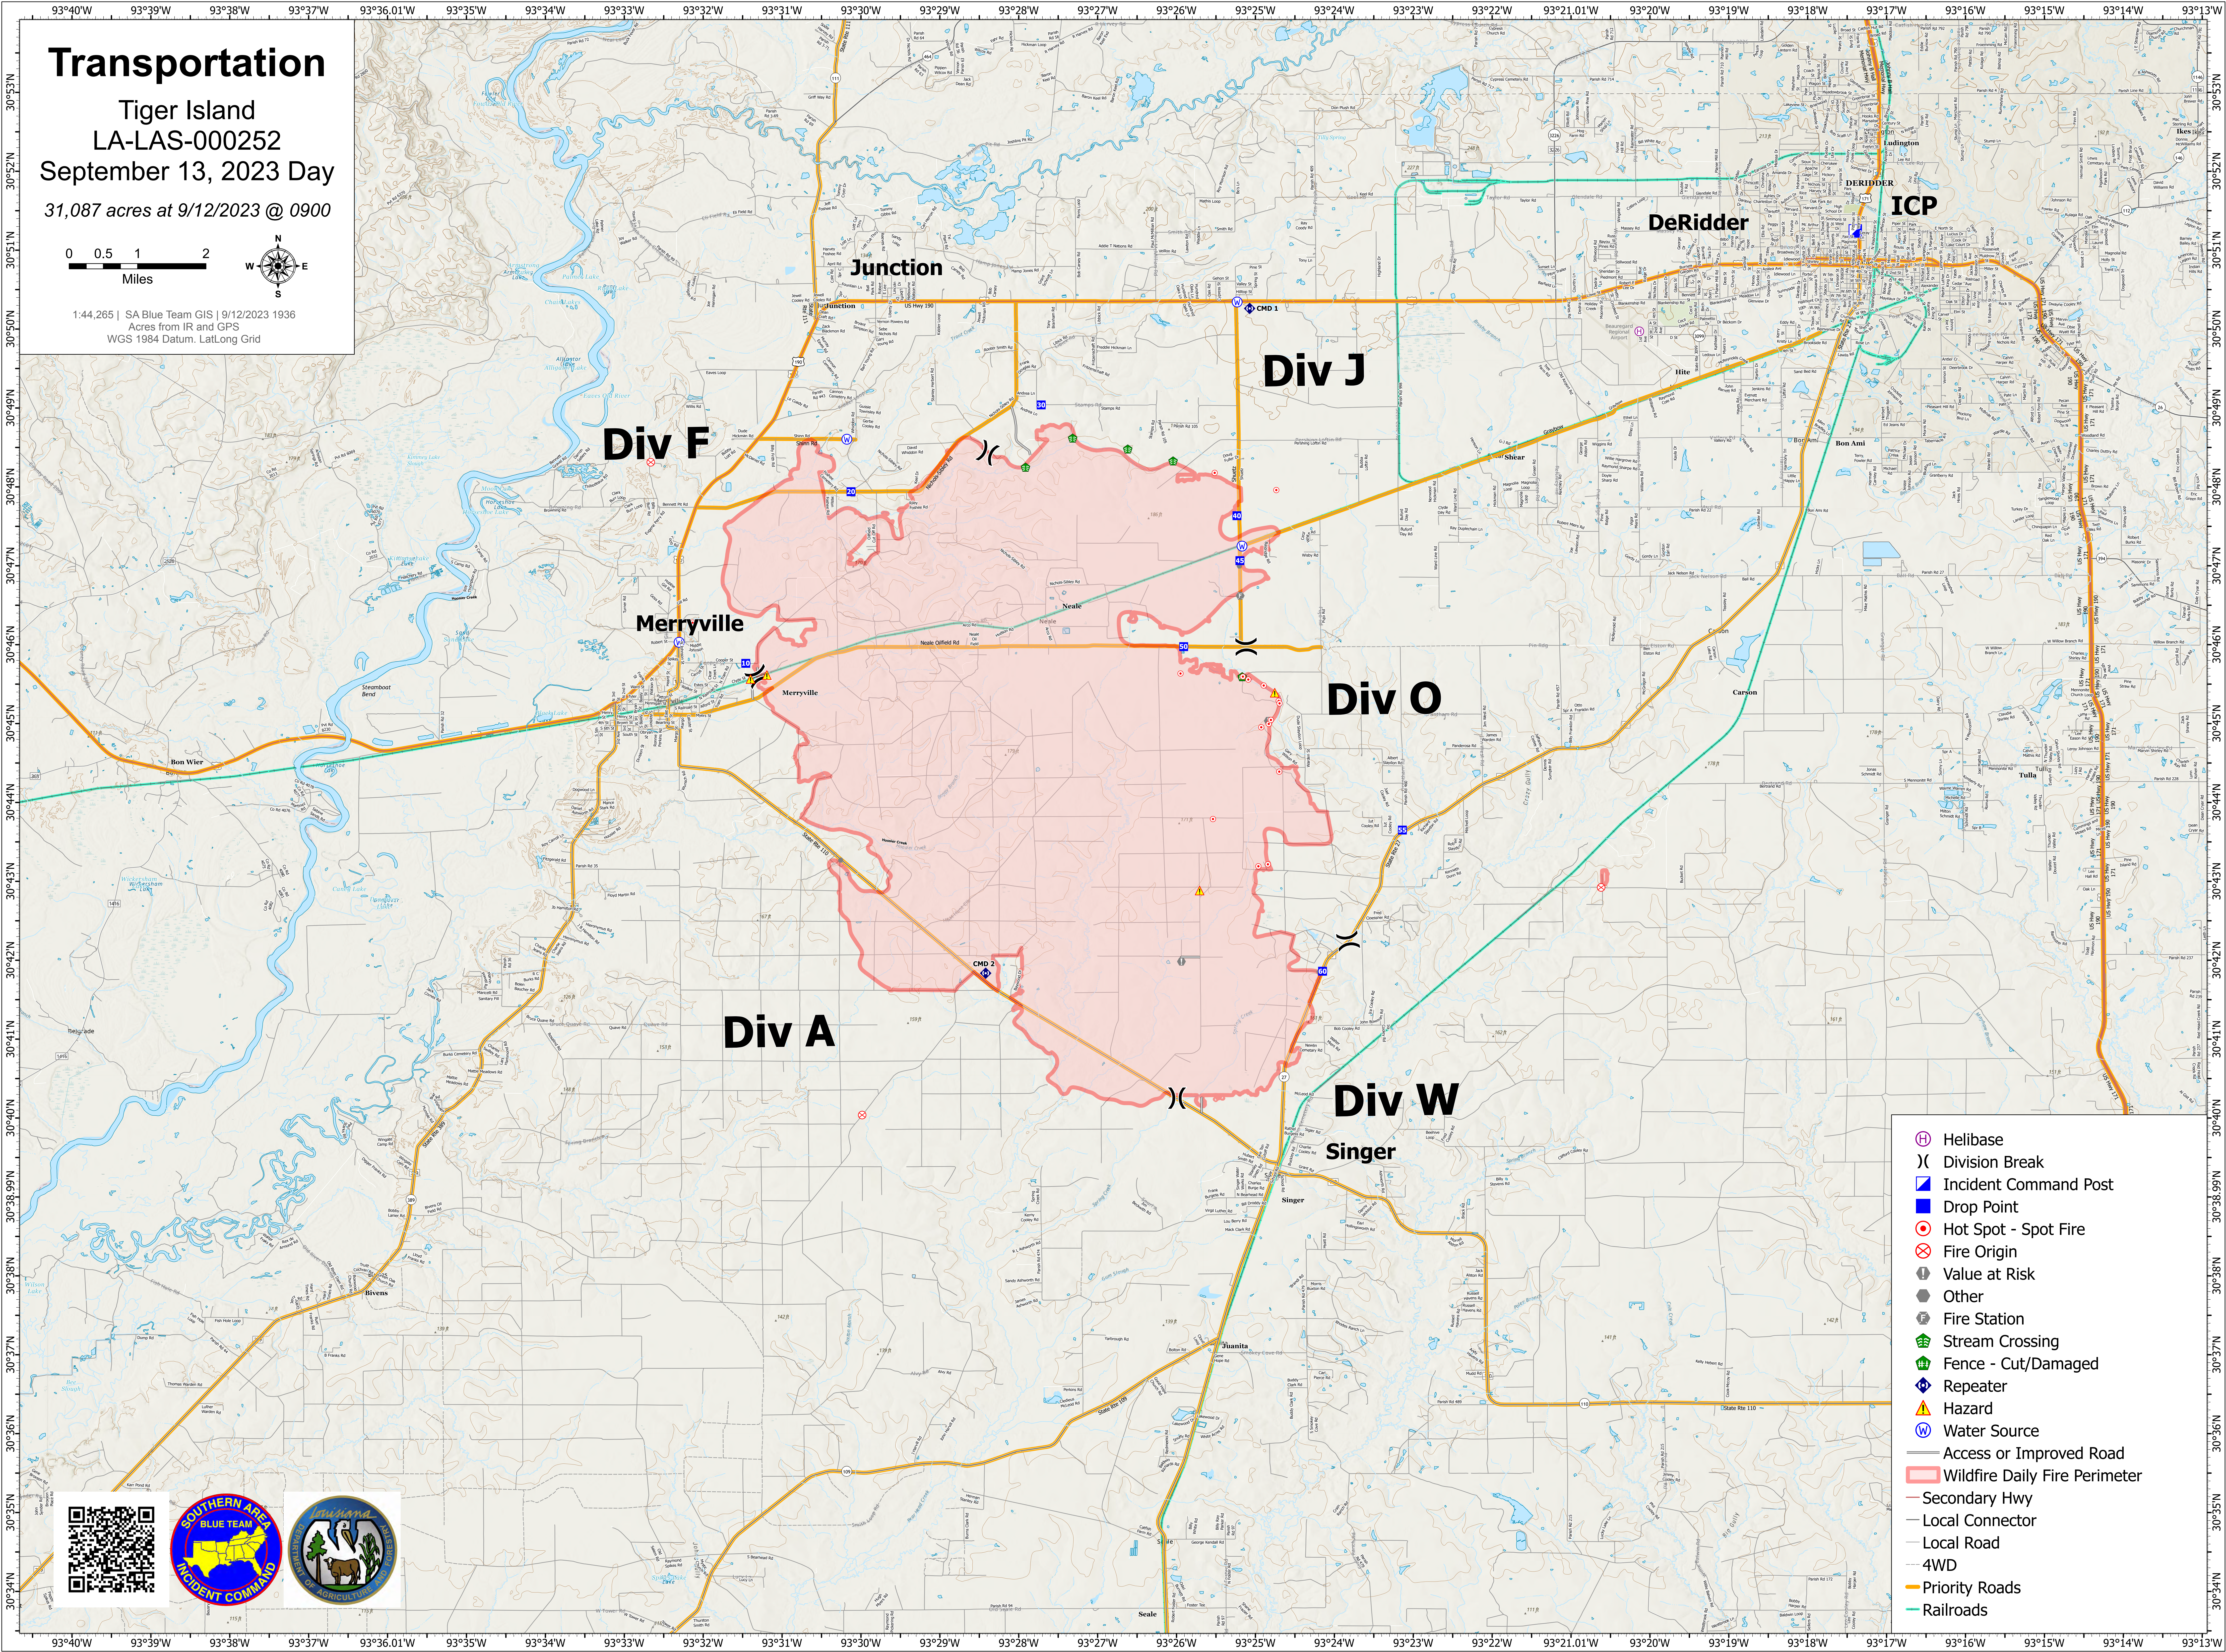

Transportation

Tiger Island
LA-LAS-000252
September 13, 2023 Day
31,087 acres at 9/12/2023 @ 0900

1:44,265 | SA Blue Team GIS | 9/12/2023 1936
Acres from IR and GPS
WGS 1984 Datum, Lat/Long Grid

- ⊕ Helibase
-) Division Break
- ▣ Incident Command Post
- Drop Point
- ⊙ Hot Spot - Spot Fire
- ⊗ Fire Origin
- ⊖ Value at Risk
- Other
- ⊕ Fire Station
- ⊕ Stream Crossing
- ⊕ Fence - Cut/Damaged
- ⊕ Repeater
- ⚠ Hazard
- ⊖ Water Source
- ⊖ Access or Improved Road
- ▭ Wildfire Daily Fire Perimeter
- Secondary Hwy
- Local Connector
- Local Road
- 4WD
- Priority Roads
- Railroads