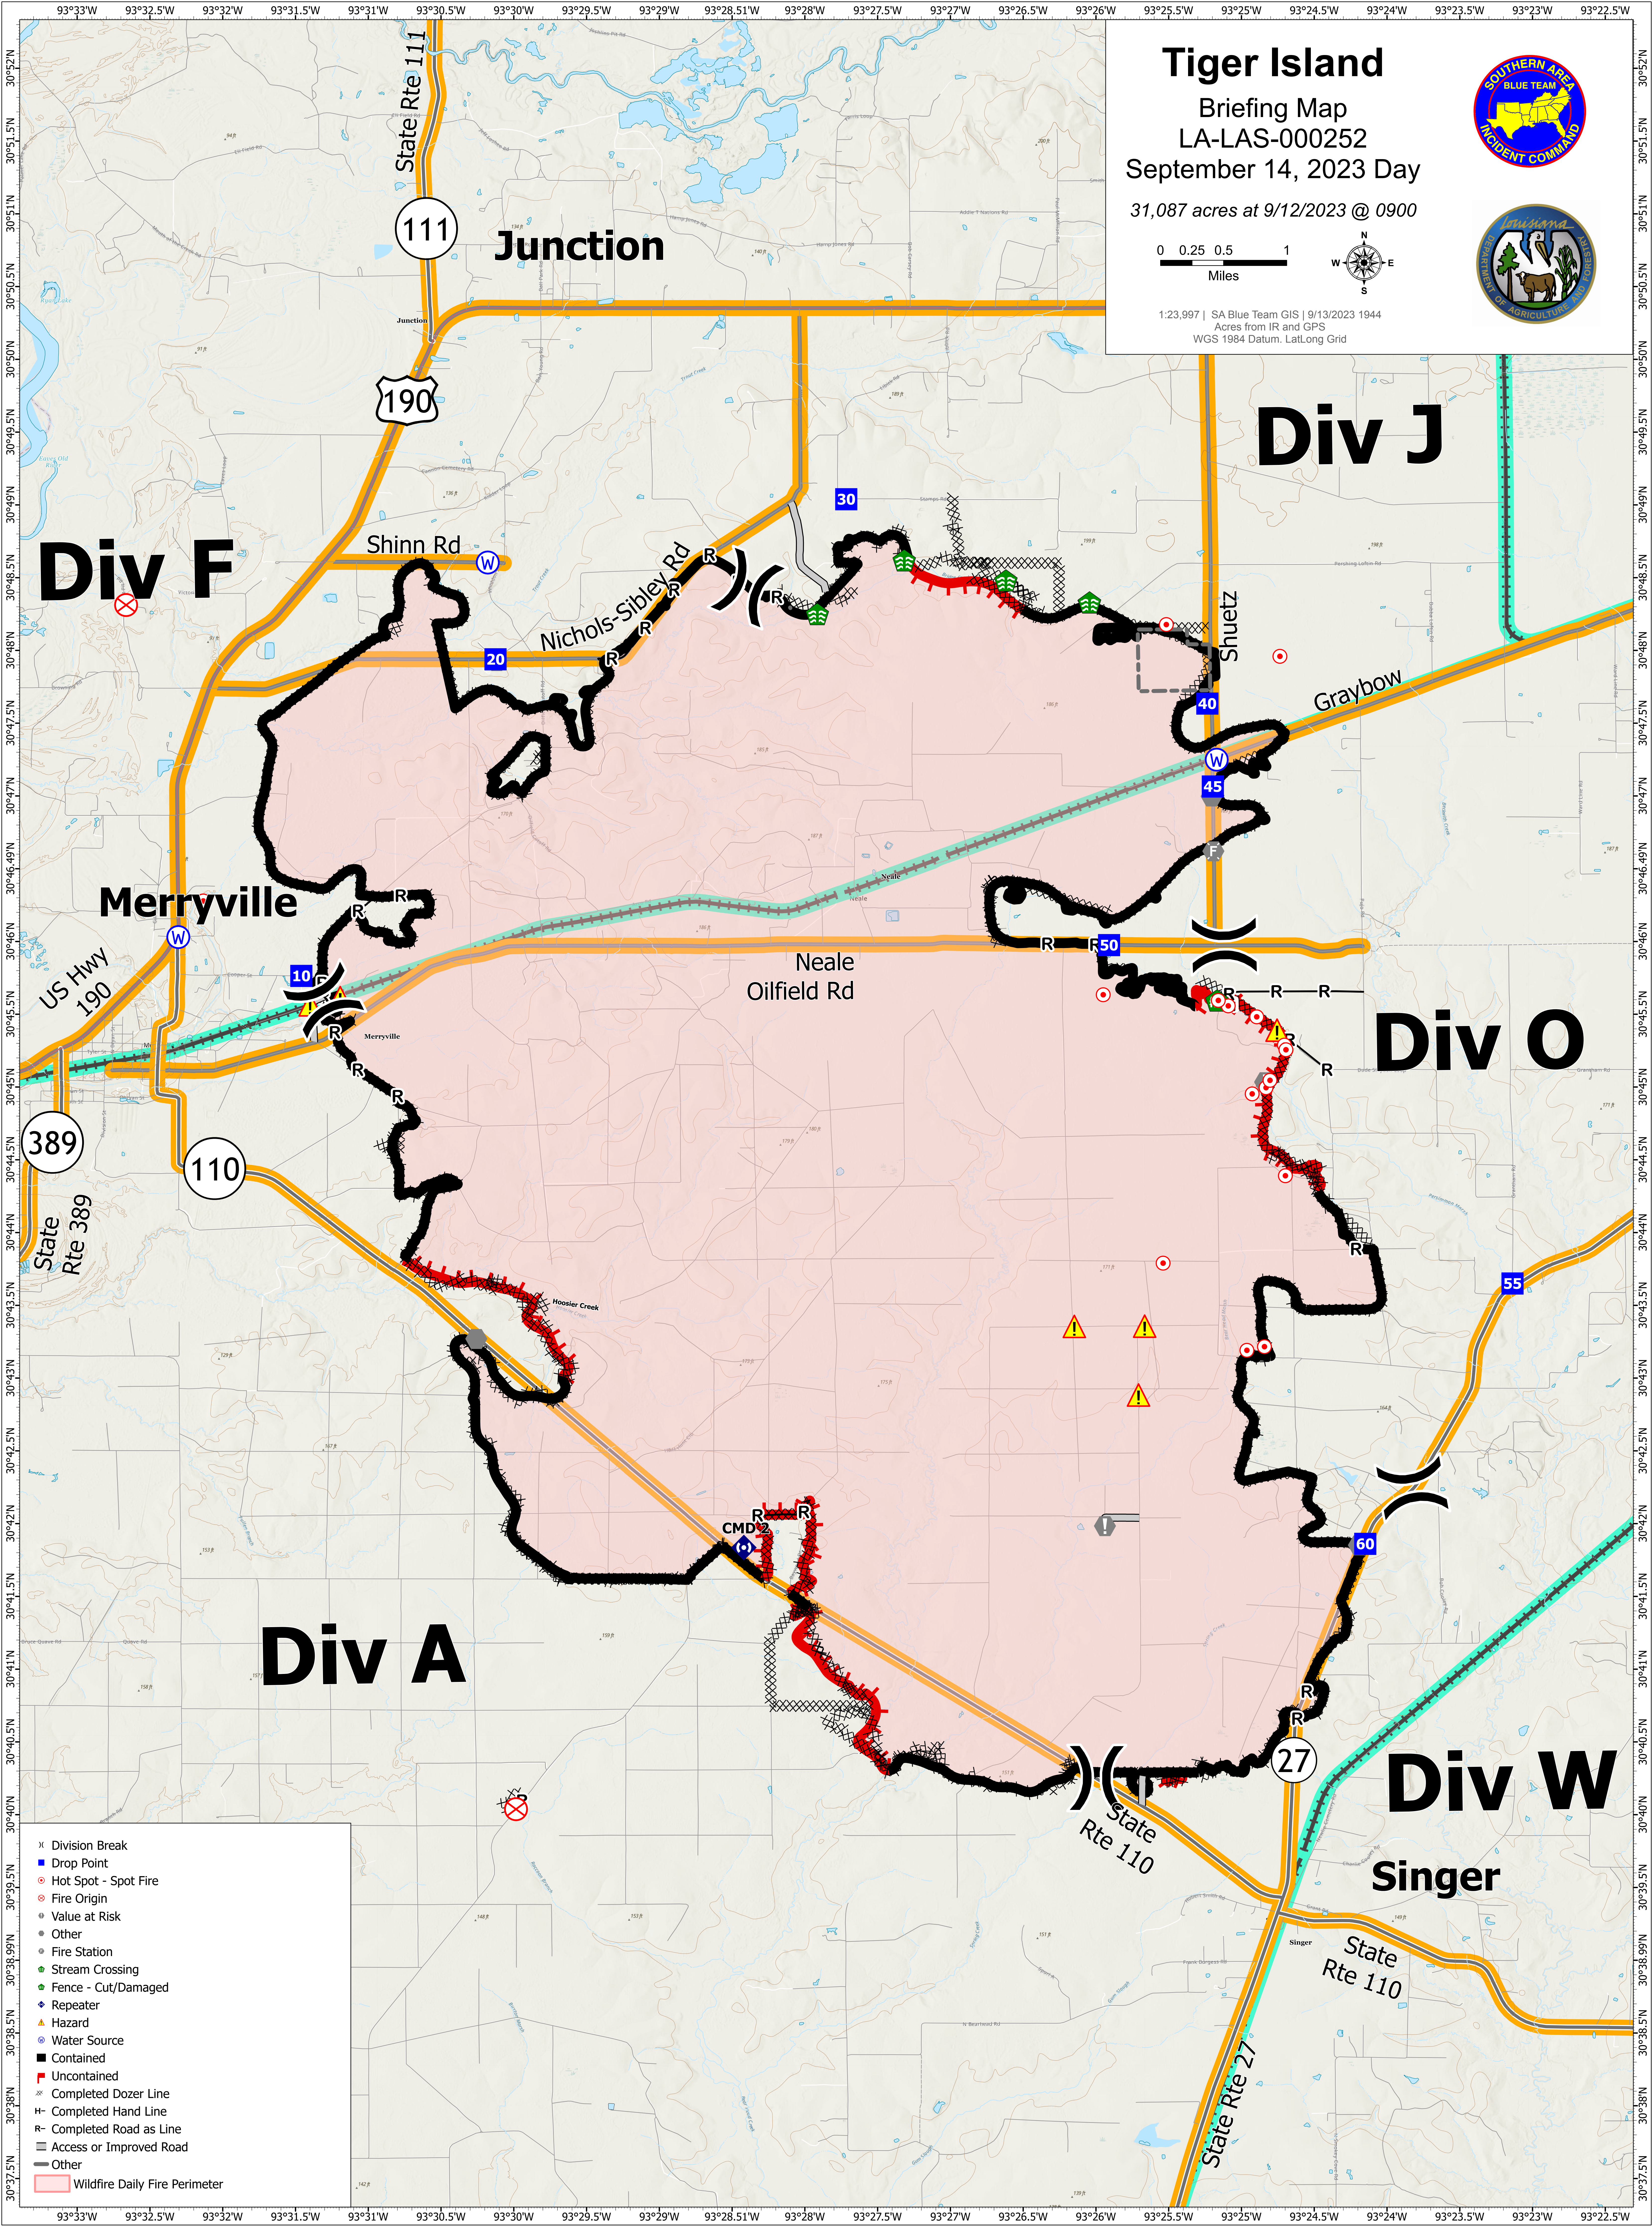

Tiger Island

Briefing Map
LA-LAS-000252
September 14, 2023 Day

31,087 acres at 9/12/2023 @ 0900

1:23,997 | SA Blue Team GIS | 9/13/2023 1944
Acres from IR and GPS
WGS 1984 Datum, Lat/Long Grid

- X Division Break
- Drop Point
- Hot Spot - Spot Fire
- Fire Origin
- Value at Risk
- Other
- Fire Station
- Stream Crossing
- Fence - Cut/Damaged
- Repeater
- Hazard
- Water Source
- Contained
- Uncontained
- ⊗ Completed Dozer Line
- ⊕ Completed Hand Line
- ⊖ Completed Road as Line
- ⊙ Access or Improved Road
- ⊙ Other
- Wildfire Daily Fire Perimeter