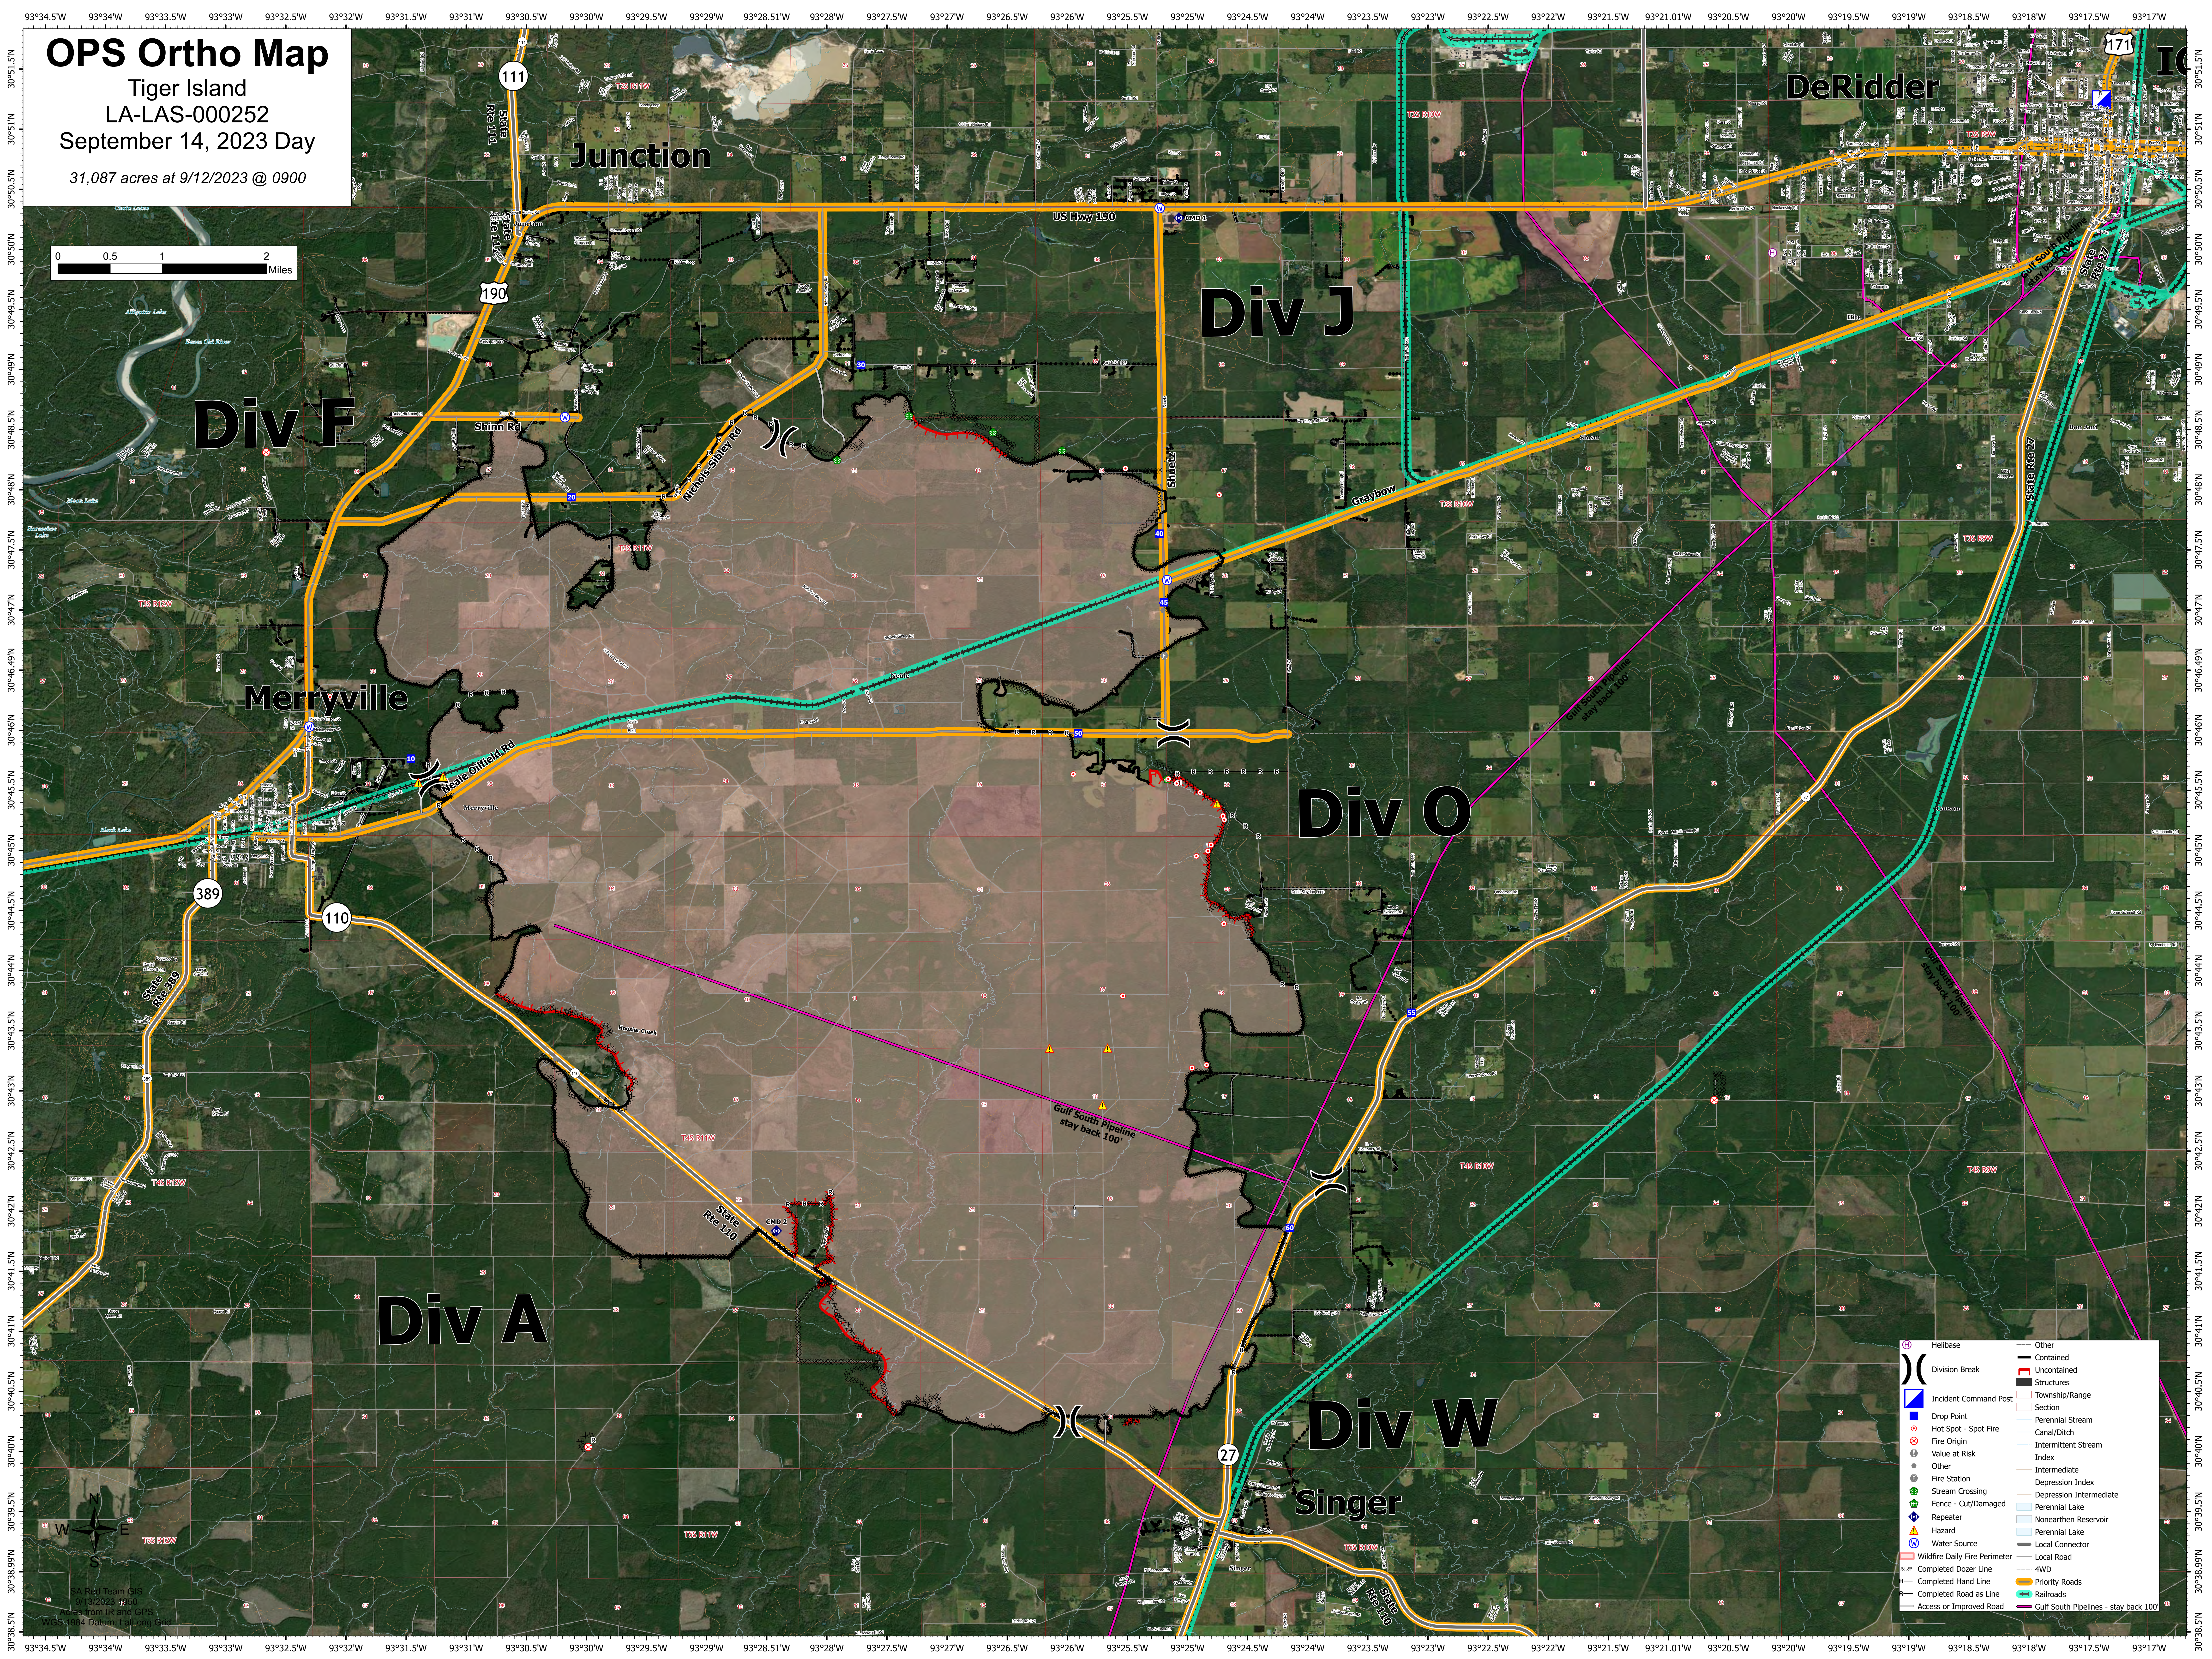

OPS Ortho Map

Tiger Island
LA-LAS-000252
September 14, 2023 Day
31,087 acres at 9/12/2023 @ 0900

	Helibase		Other
	Division Break		Contained
	Incident Command Post		Uncontained
	Drop Point		Structures
	Hot Spot - Spot Fire		Township/Range
	Fire Origin		Section
	Value at Risk		Canal/Ditch
	Other		Perennial Stream
	Fire Station		Intermittent Stream
	Stream Crossing		Index
	Fence - Cut/Damaged		Intermediate
	Repeater		Depression Index
	Hazard		Depression Intermediate
	Water Source		Perennial Lake
	Wildfire Daily Fire Perimeter		Nonearthen Reservoir
	Completed Dozer Line		Perennial Lake
	Completed Hand Line		Local Road
	Completed Road as Line		4WD
	Access or Improved Road		Priority Roads
			Railroads
			Gulf South Pipelines - stay back 100'

SA Red Team GIS
9/13/2023 7:50
Aerials from IR and GPS
WGS 1984 Datum Fatigue Grid