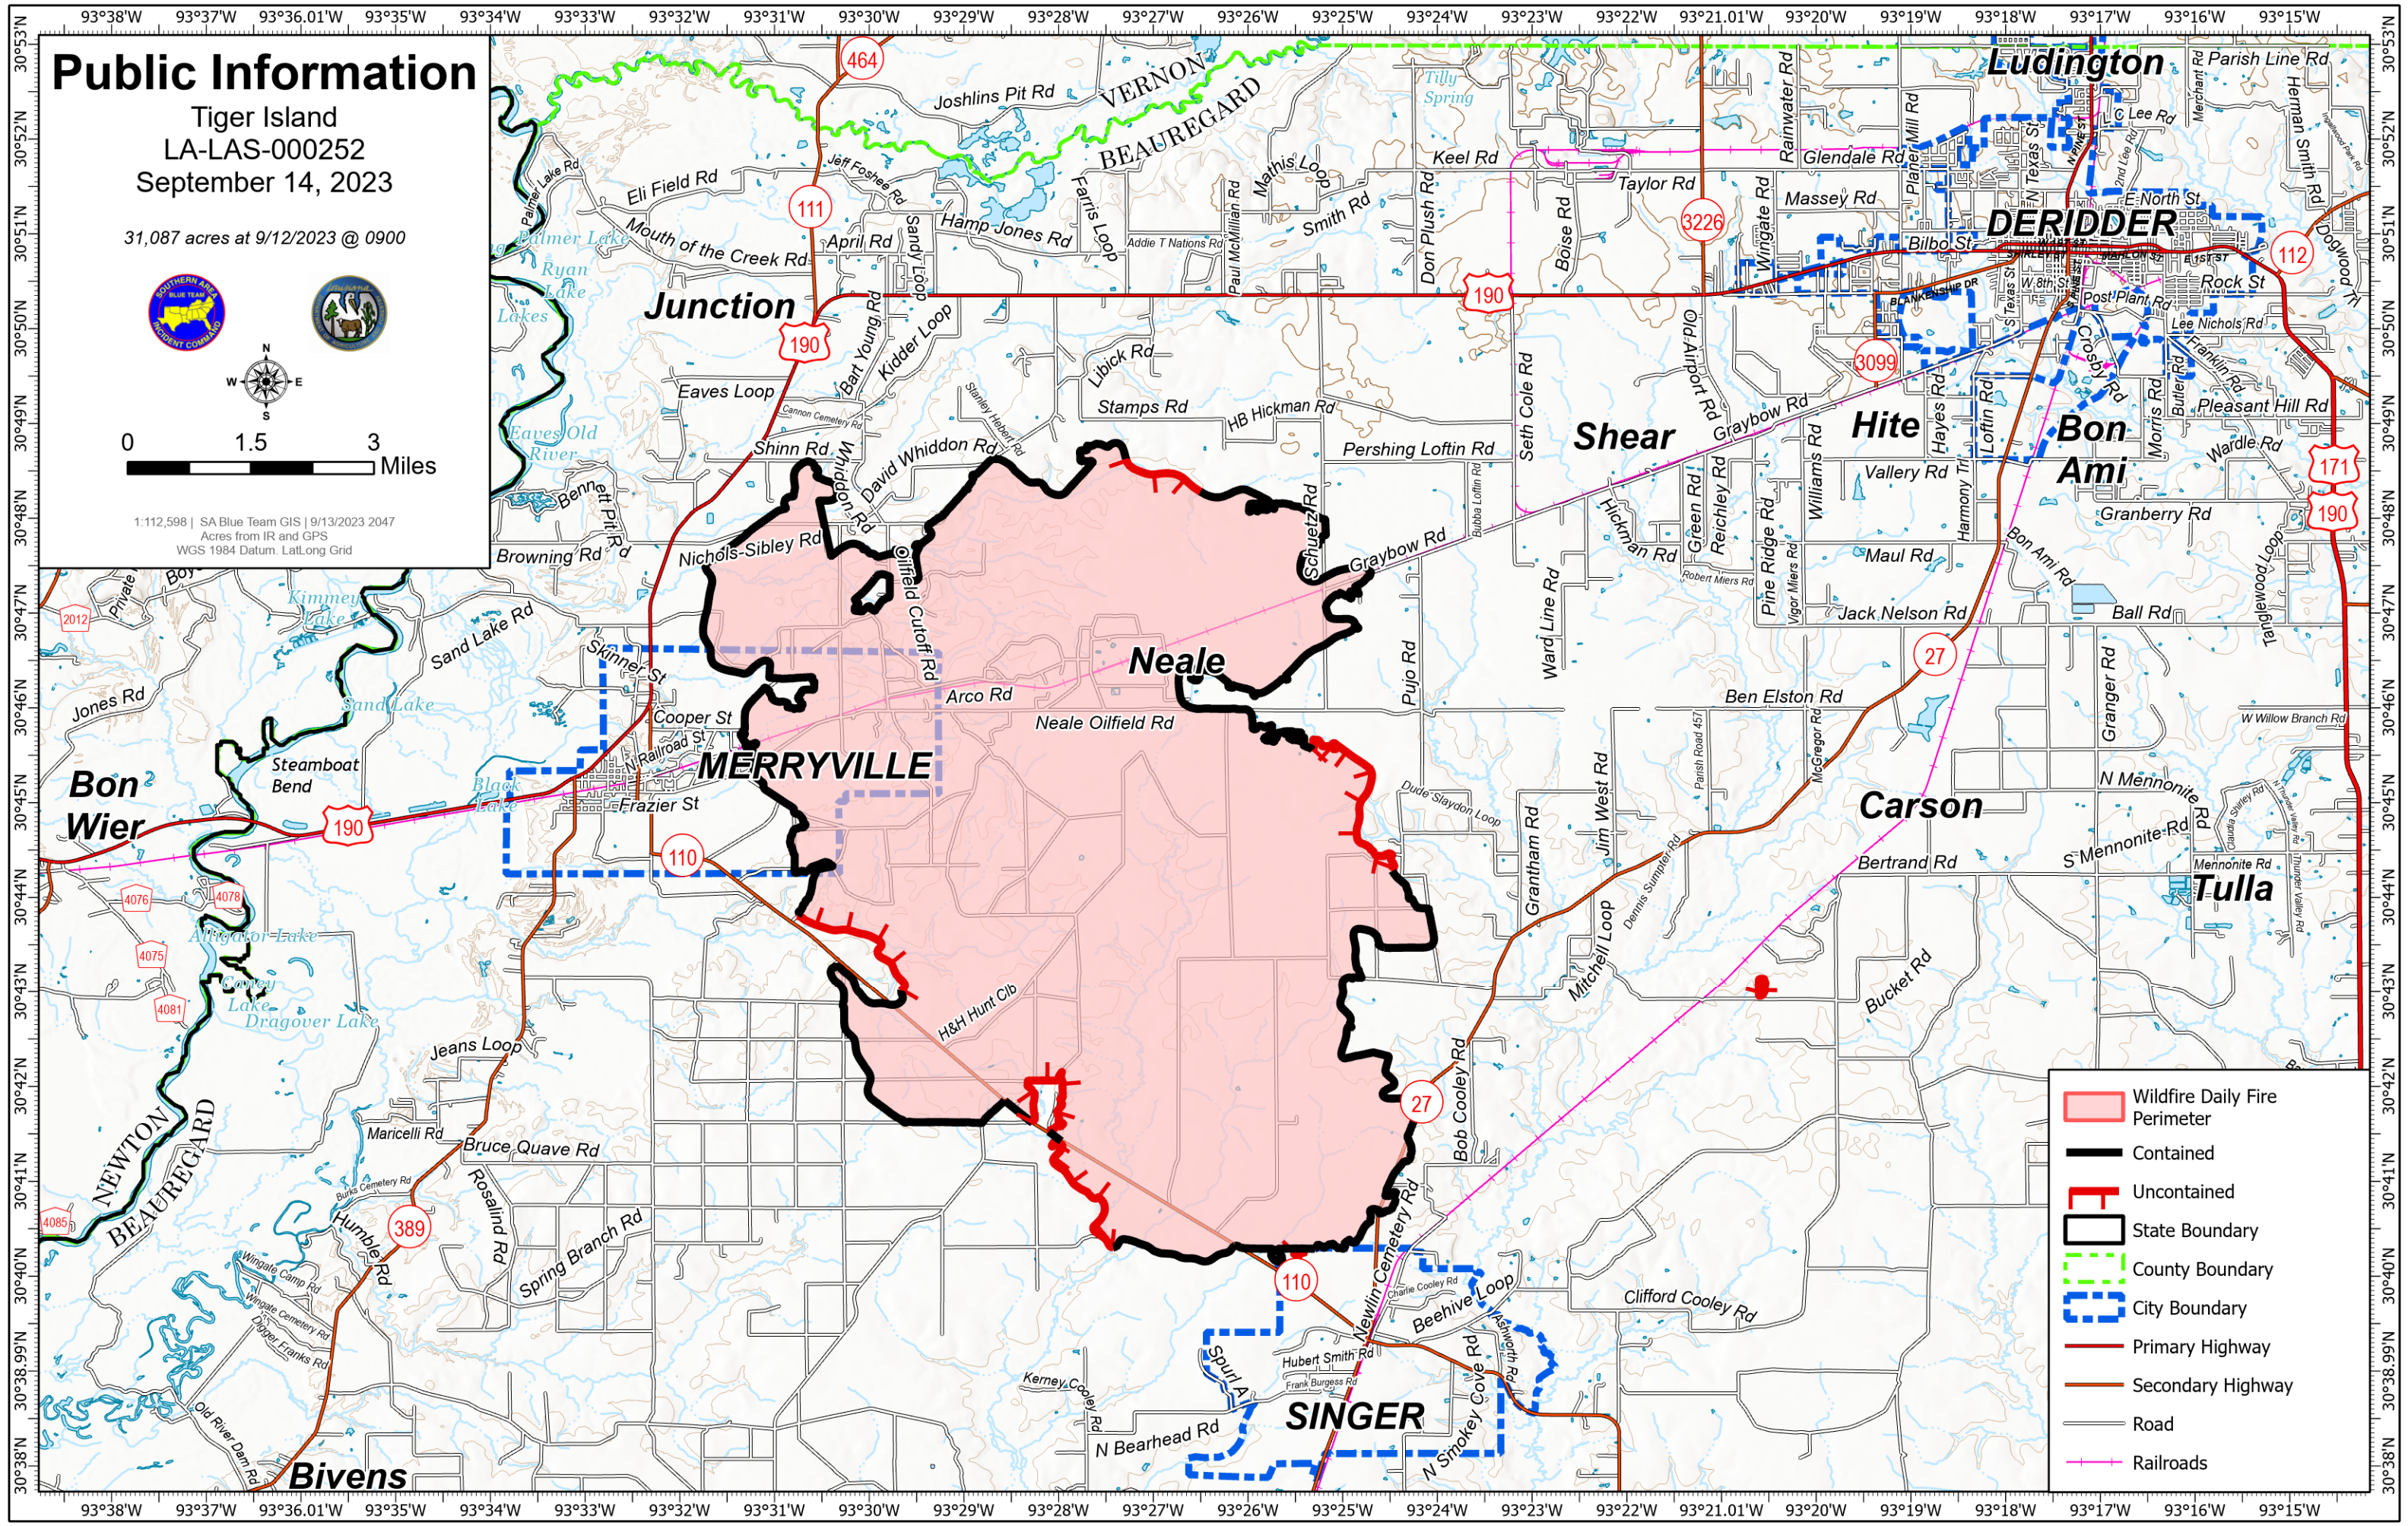

Public Information

Tiger Island
LA-LAS-000252
September 14, 2023

31,087 acres at 9/12/2023 @ 0900

0 1.5 3 Miles

1:112,598 | SA Blue Team GIS | 9/13/2023 2047
Acres from IR and GPS
WGS 1984 Datum, Lat/Long Grid

- Wildfire Daily Fire Perimeter
- Contained
- Uncontained
- State Boundary
- County Boundary
- City Boundary
- Primary Highway
- Secondary Highway
- Road
- Railroads