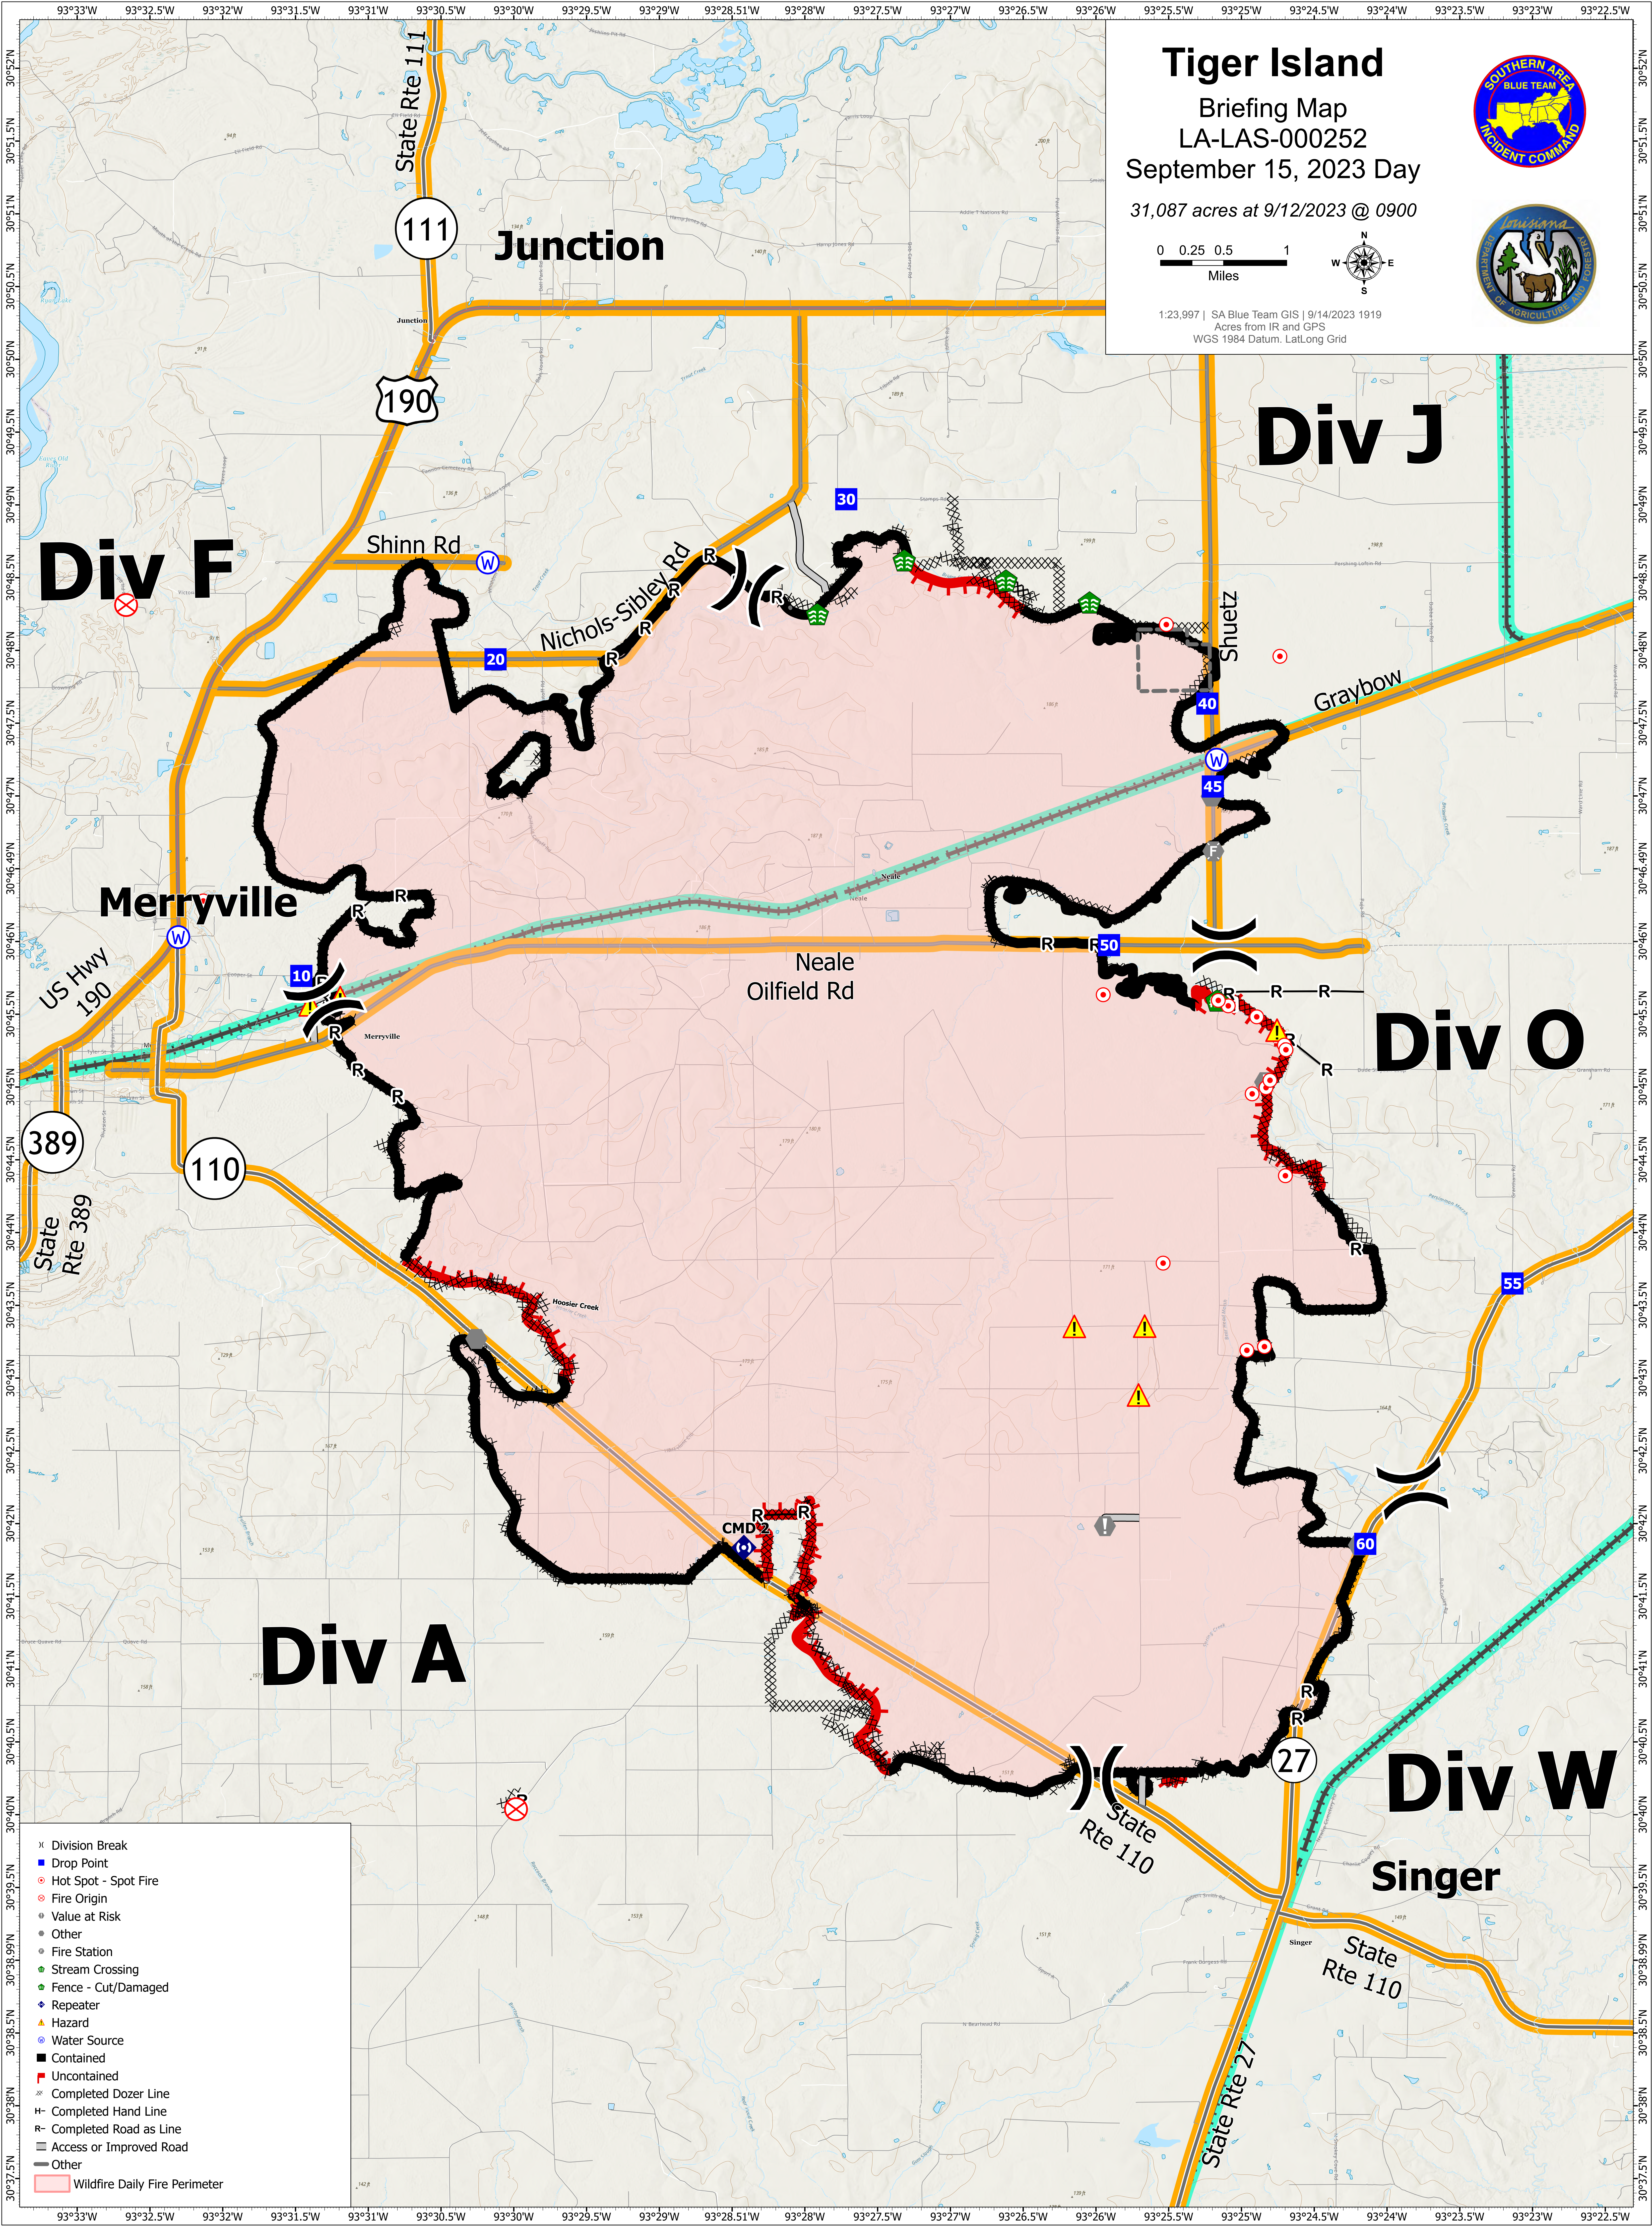

Tiger Island

Briefing Map
LA-LAS-000252
September 15, 2023 Day

31,087 acres at 9/12/2023 @ 0900

1:23,997 | SA Blue Team GIS | 9/14/2023 1919
Acres from IR and GPS
WGS 1984 Datum, Lat/Long Grid

- X Division Break
- Drop Point
- Hot Spot - Spot Fire
- Fire Origin
- Value at Risk
- Other
- Fire Station
- Stream Crossing
- Fence - Cut/Damaged
- Repeater
- Hazard
- Water Source
- Contained
- Uncontained
- ⊗ Completed Dozer Line
- ⊕ Completed Hand Line
- ⊖ Completed Road as Line
- ⊙ Access or Improved Road
- ⊙ Other
- Wildfire Daily Fire Perimeter