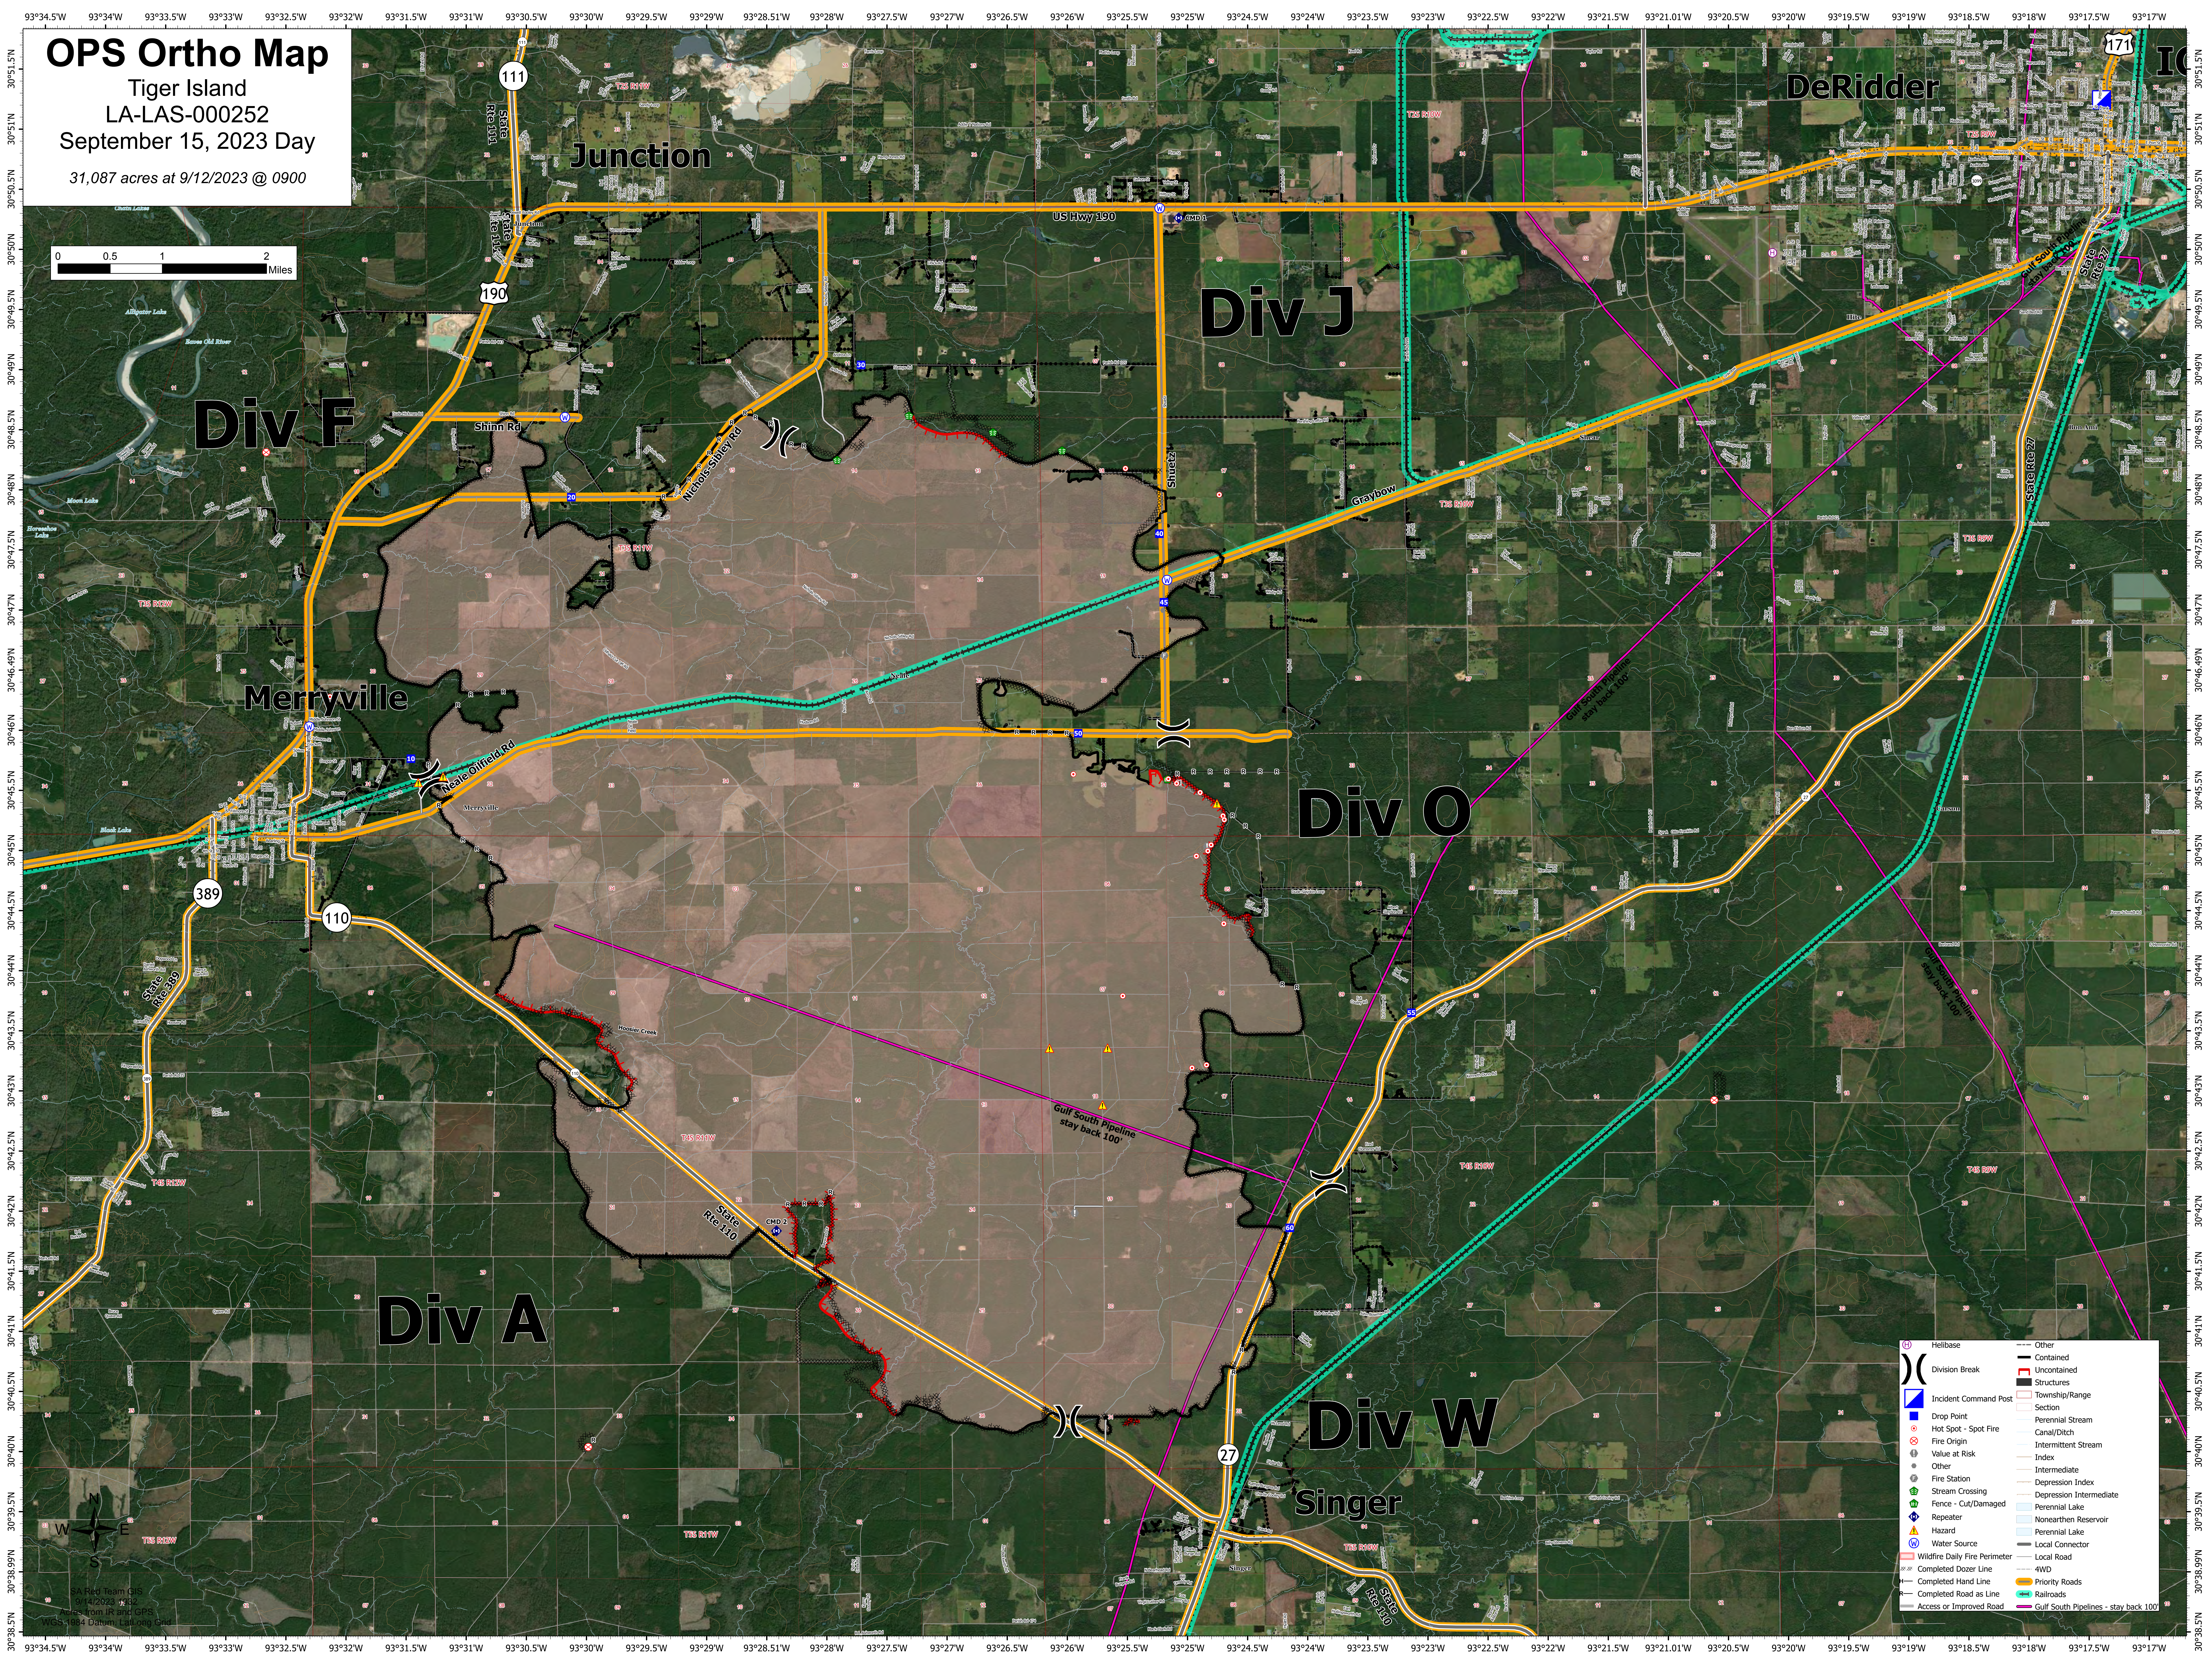

OPS Ortho Map

Tiger Island
LA-LAS-000252
September 15, 2023 Day
31,087 acres at 9/12/2023 @ 0900

	Helibase		Other
	Division Break		Contained
	Incident Command Post		Uncontained
	Drop Point		Structures
	Hot Spot - Spot Fire		Township/Range
	Fire Origin		Section
	Value at Risk		Canal/Ditch
	Other		Perennial Stream
	Fire Station		Intermittent Stream
	Stream Crossing		Index
	Fence - Cut/Damaged		Intermediate
	Repeater		Depression Index
	Hazard		Depression Intermediate
	Water Source		Perennial Lake
	Wildfire Daily Fire Perimeter		Nonearthen Reservoir
	Completed Dozer Line		Perennial Lake
	Completed Hand Line		Local Road
	Completed Road as Line		4WD
	Access or Improved Road		Priority Roads
			Railroads
			Gulf South Pipelines - stay back 100'

SA Red Team GIS
9/14/2023 1:32
Aerial from IR and GPS
WGS 1984 Datum Fatigue Grid