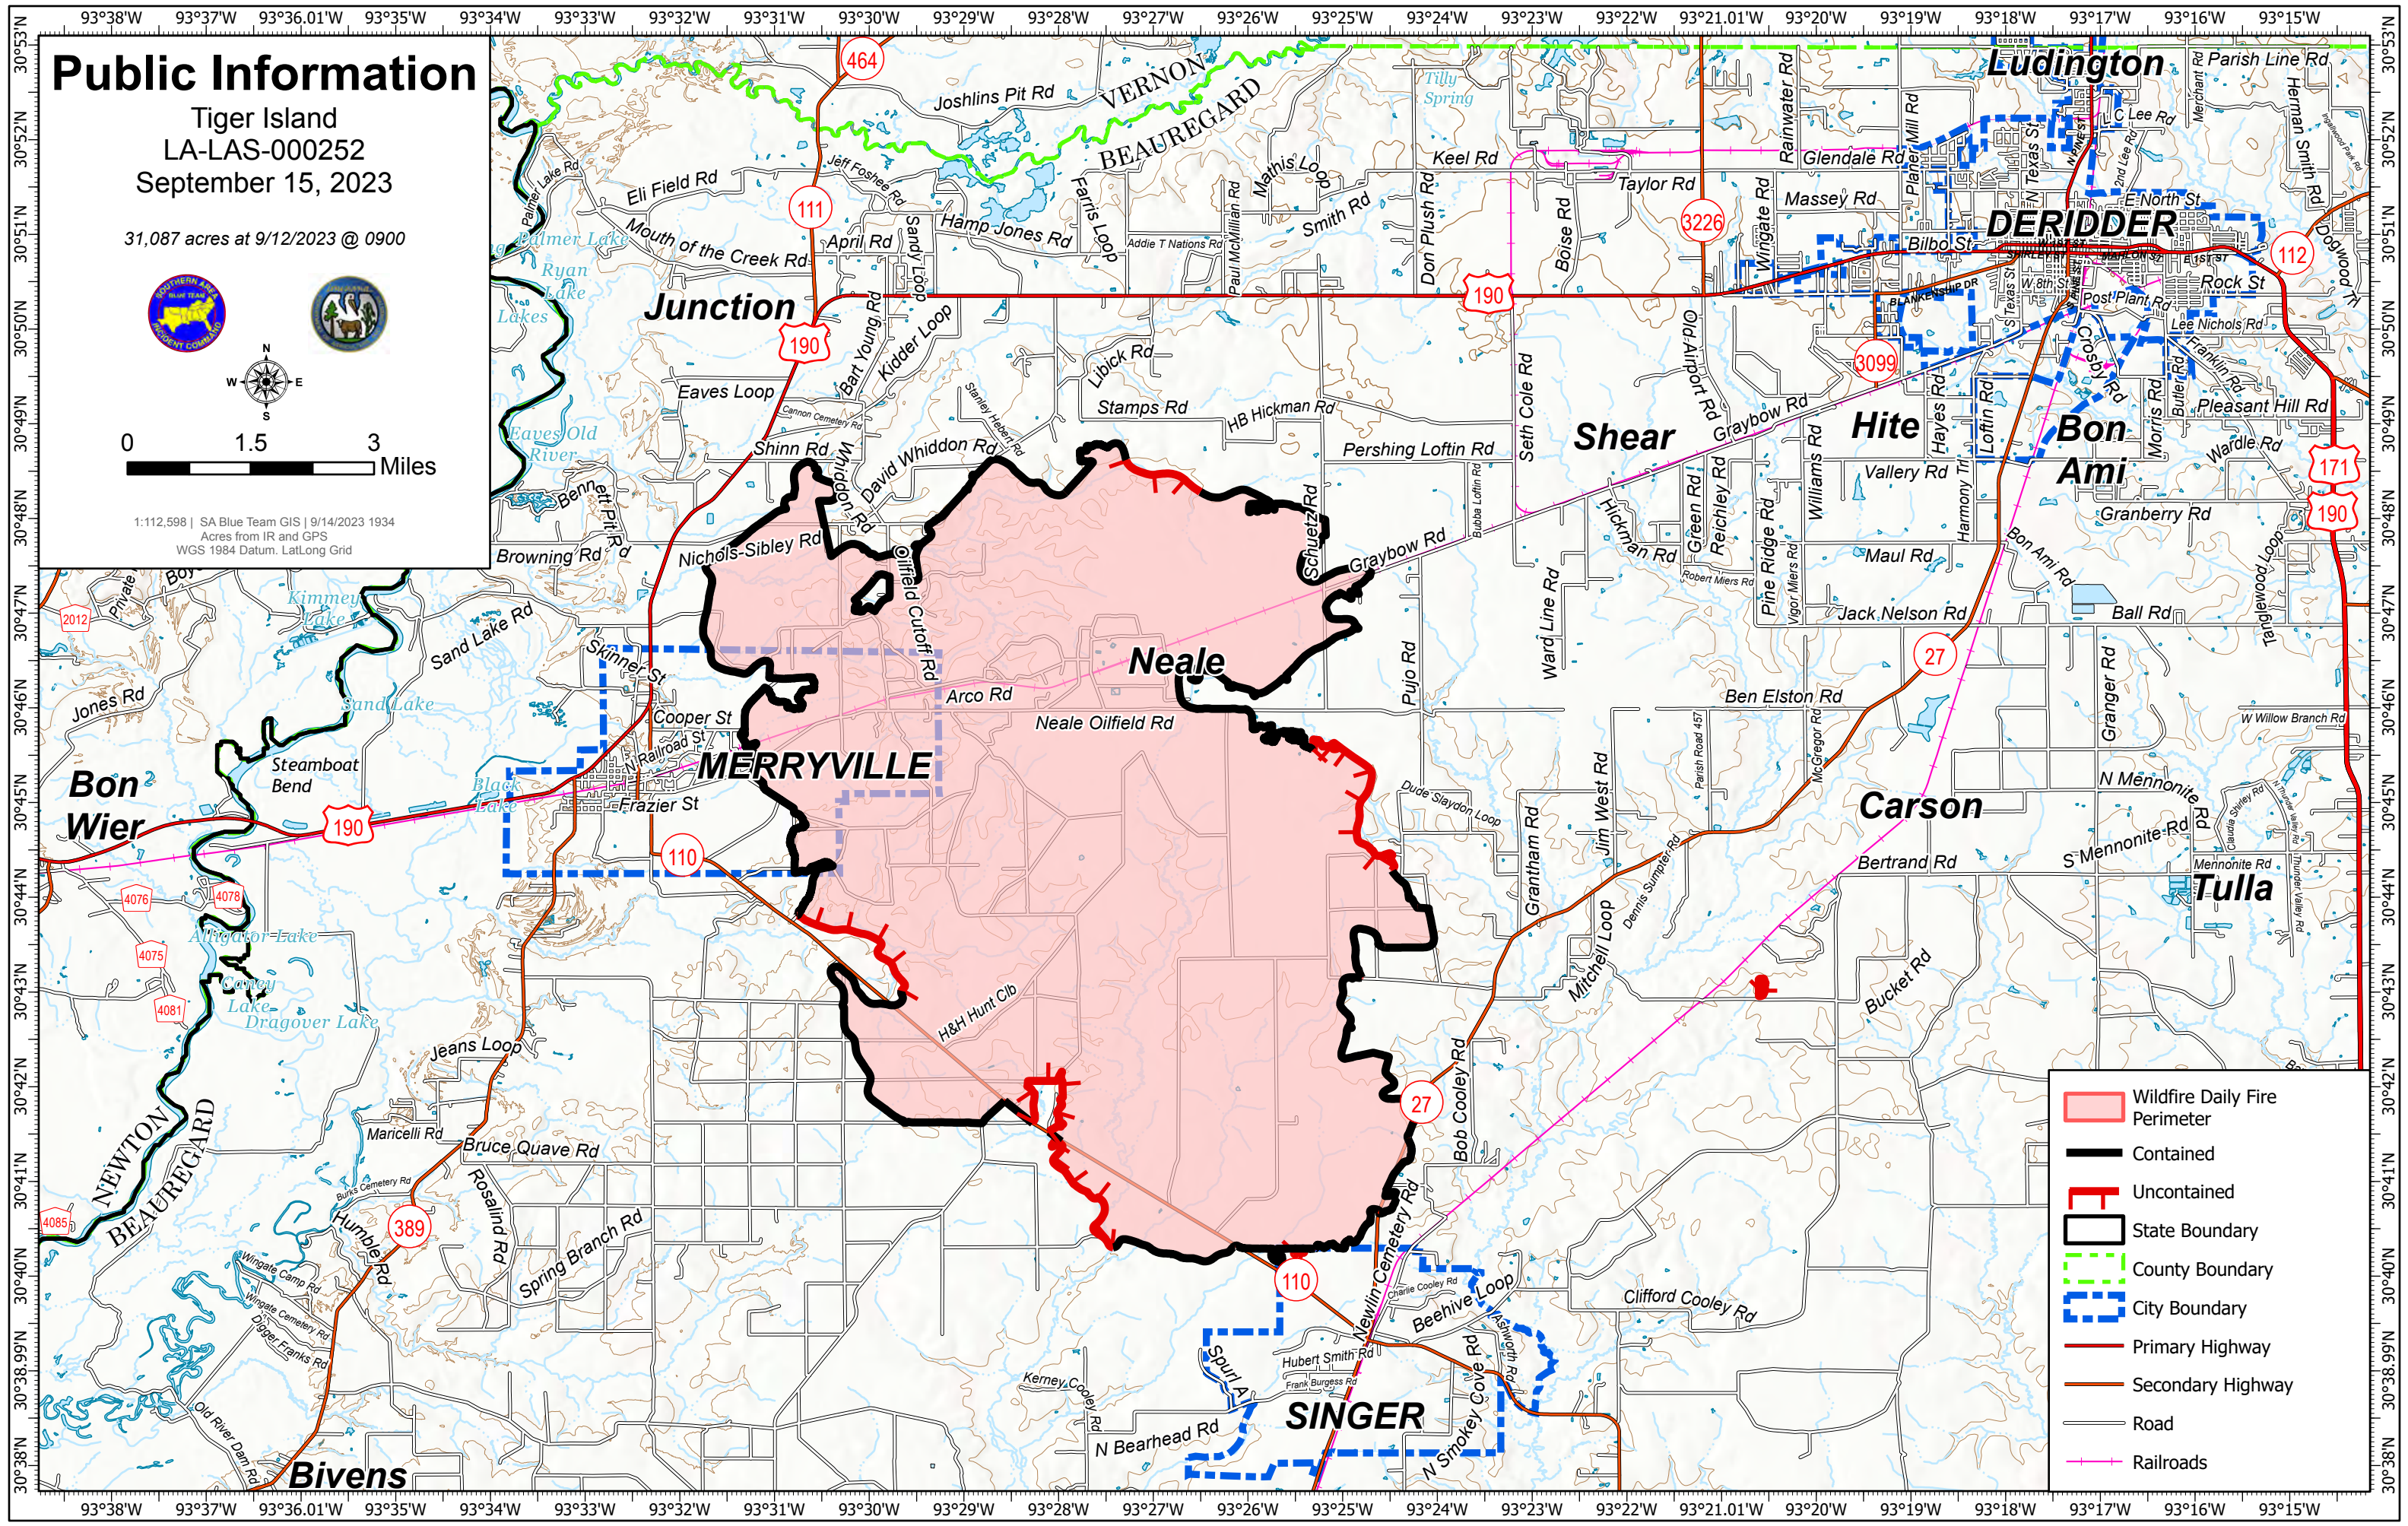

Public Information

Tiger Island
LA-LAS-000252
September 15, 2023

31,087 acres at 9/12/2023 @ 0900

0 1.5 3 Miles

1:112,598 | SA Blue Team GIS | 9/14/2023 1934
Acres from IR and GPS
WGS 1984 Datum, Lat/Long Grid

- Wildfire Daily Fire Perimeter
- Contained
- Uncontained
- State Boundary
- County Boundary
- City Boundary
- Primary Highway
- Secondary Highway
- Road
- Railroads