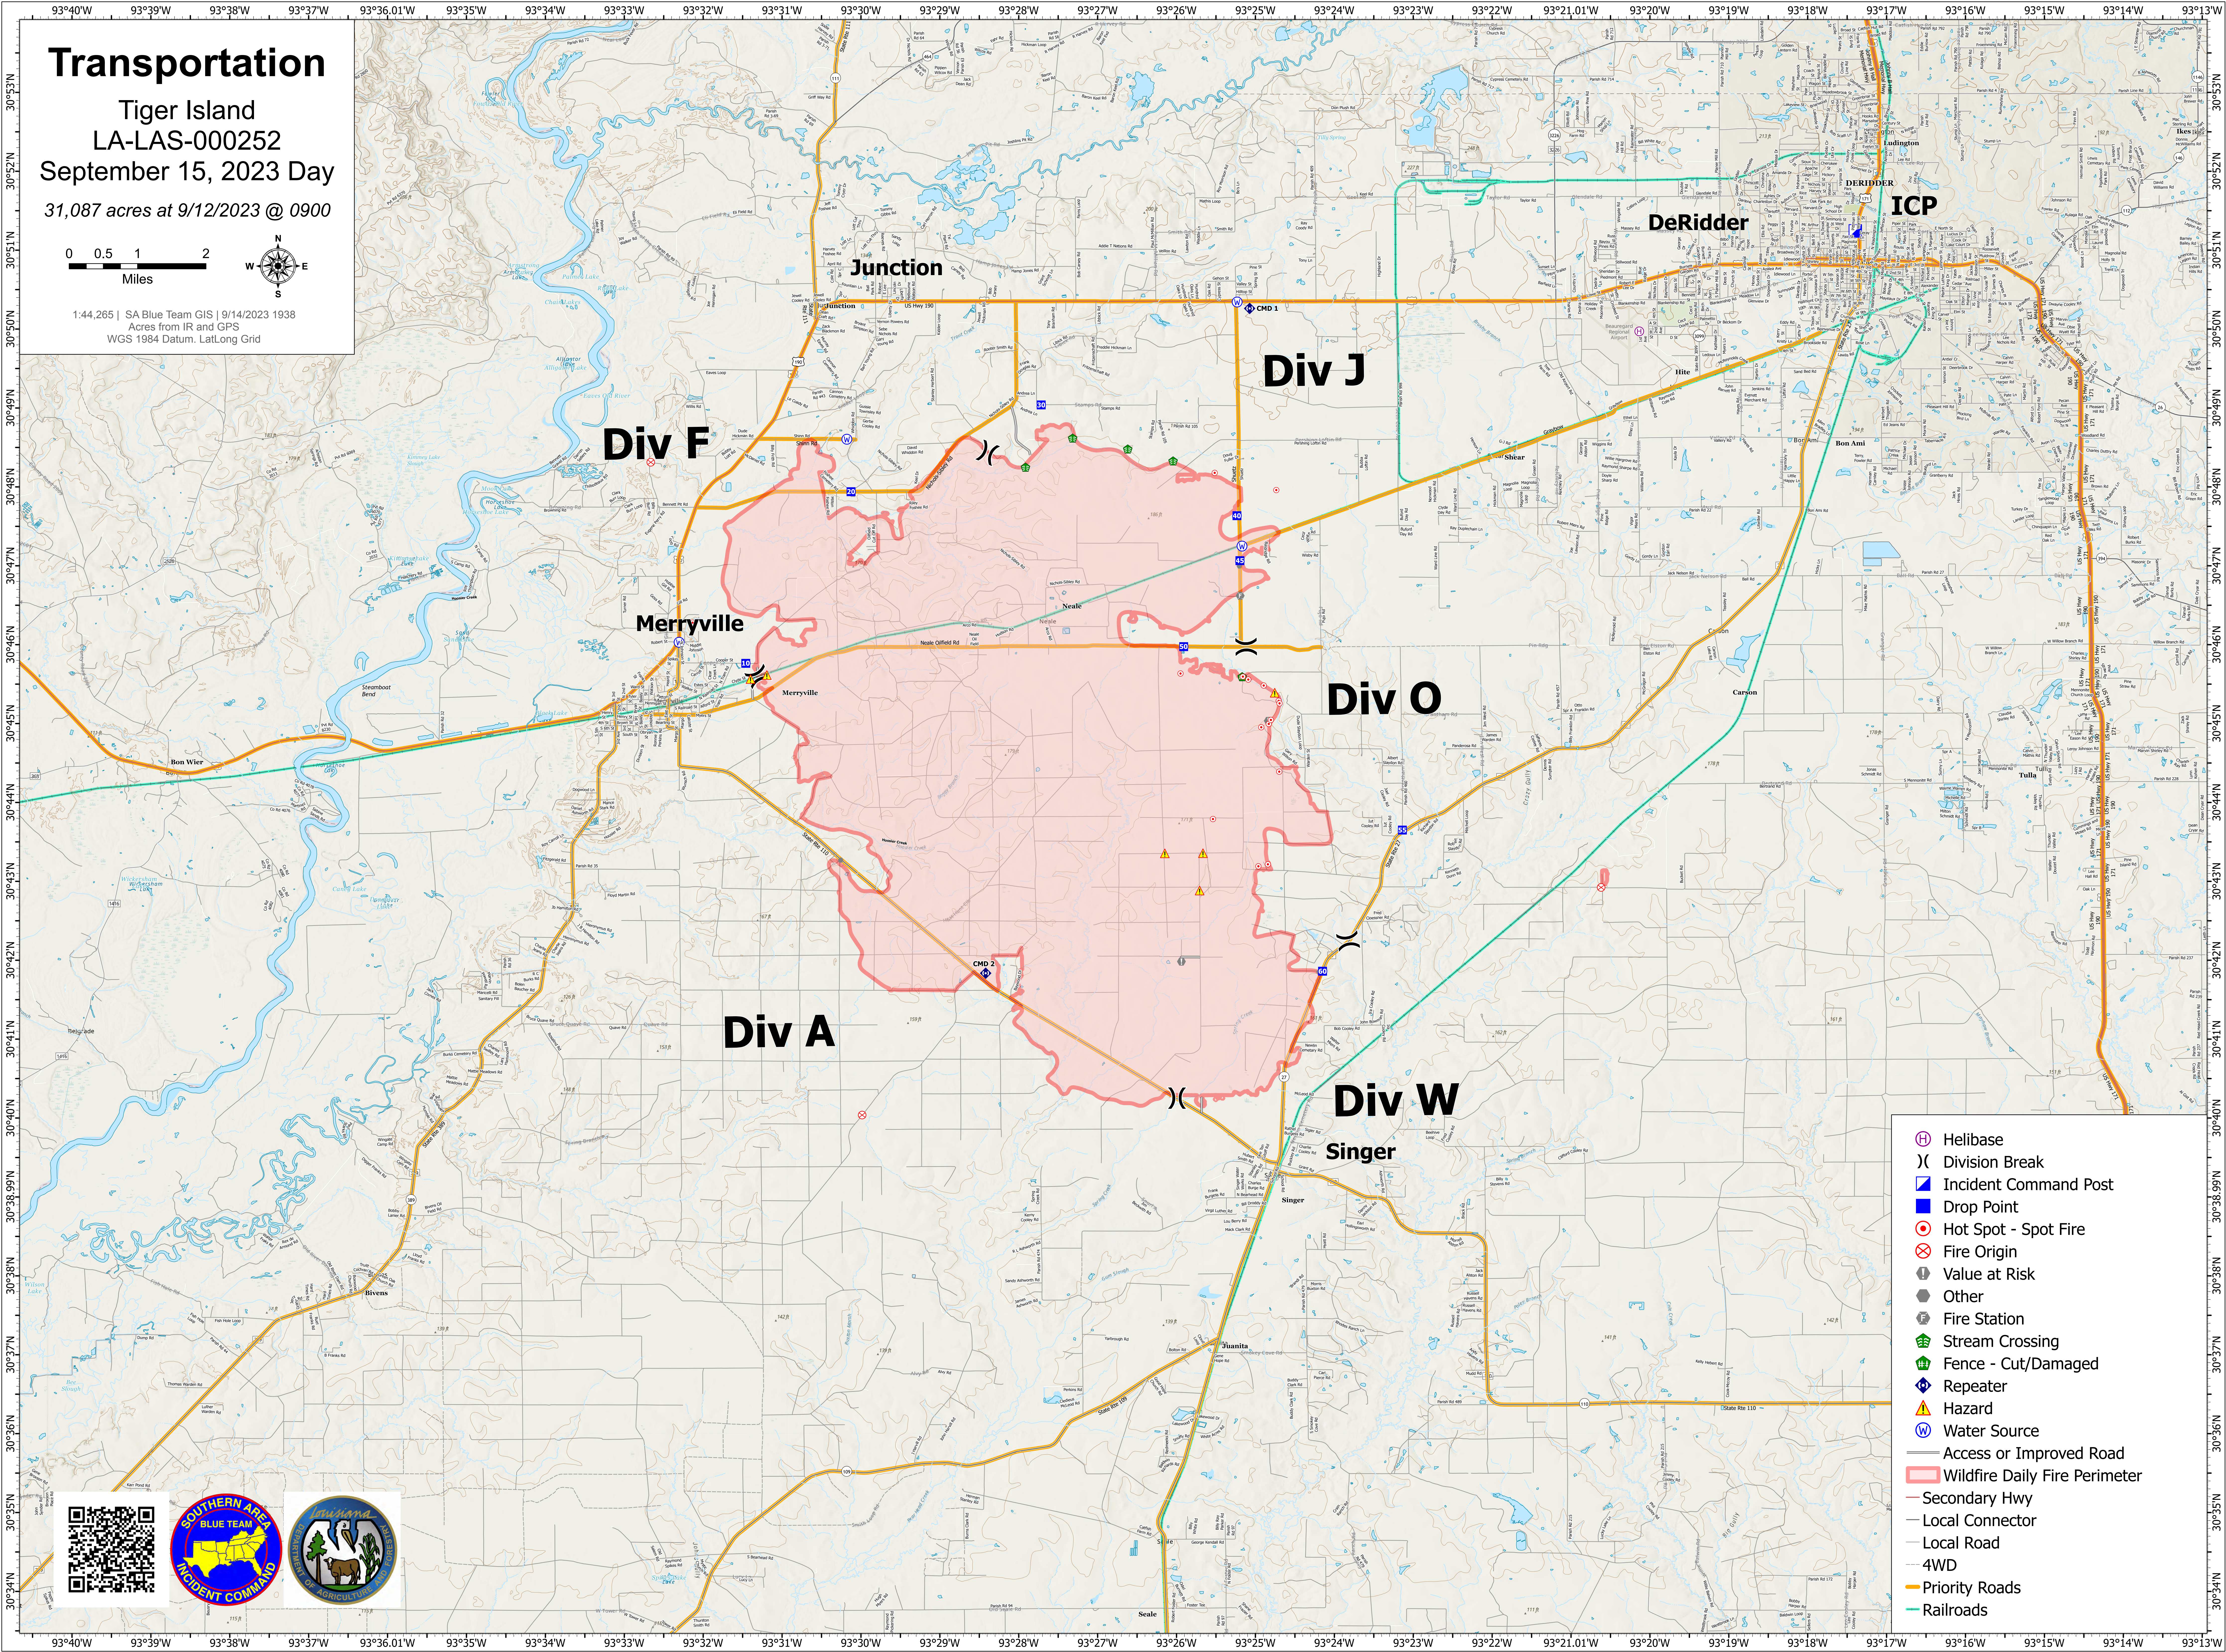

Transportation

Tiger Island
LA-LAS-000252
September 15, 2023 Day
31,087 acres at 9/12/2023 @ 0900

1:44,265 | SA Blue Team GIS | 9/14/2023 1938
Acres from IR and GPS
WGS 1984 Datum, Lat/Long Grid

- ⊕ Helibase
-) Division Break
- ▣ Incident Command Post
- Drop Point
- ⊙ Hot Spot - Spot Fire
- ⊗ Fire Origin
- ⊖ Value at Risk
- Other
- ⊕ Fire Station
- ⊕ Stream Crossing
- ⊕ Fence - Cut/Damaged
- ⊕ Repeater
- ⚠ Hazard
- ⊕ Water Source
- ⊕ Access or Improved Road
- ▭ Wildfire Daily Fire Perimeter
- Secondary Hwy
- Local Connector
- Local Road
- 4WD
- Priority Roads
- Railroads