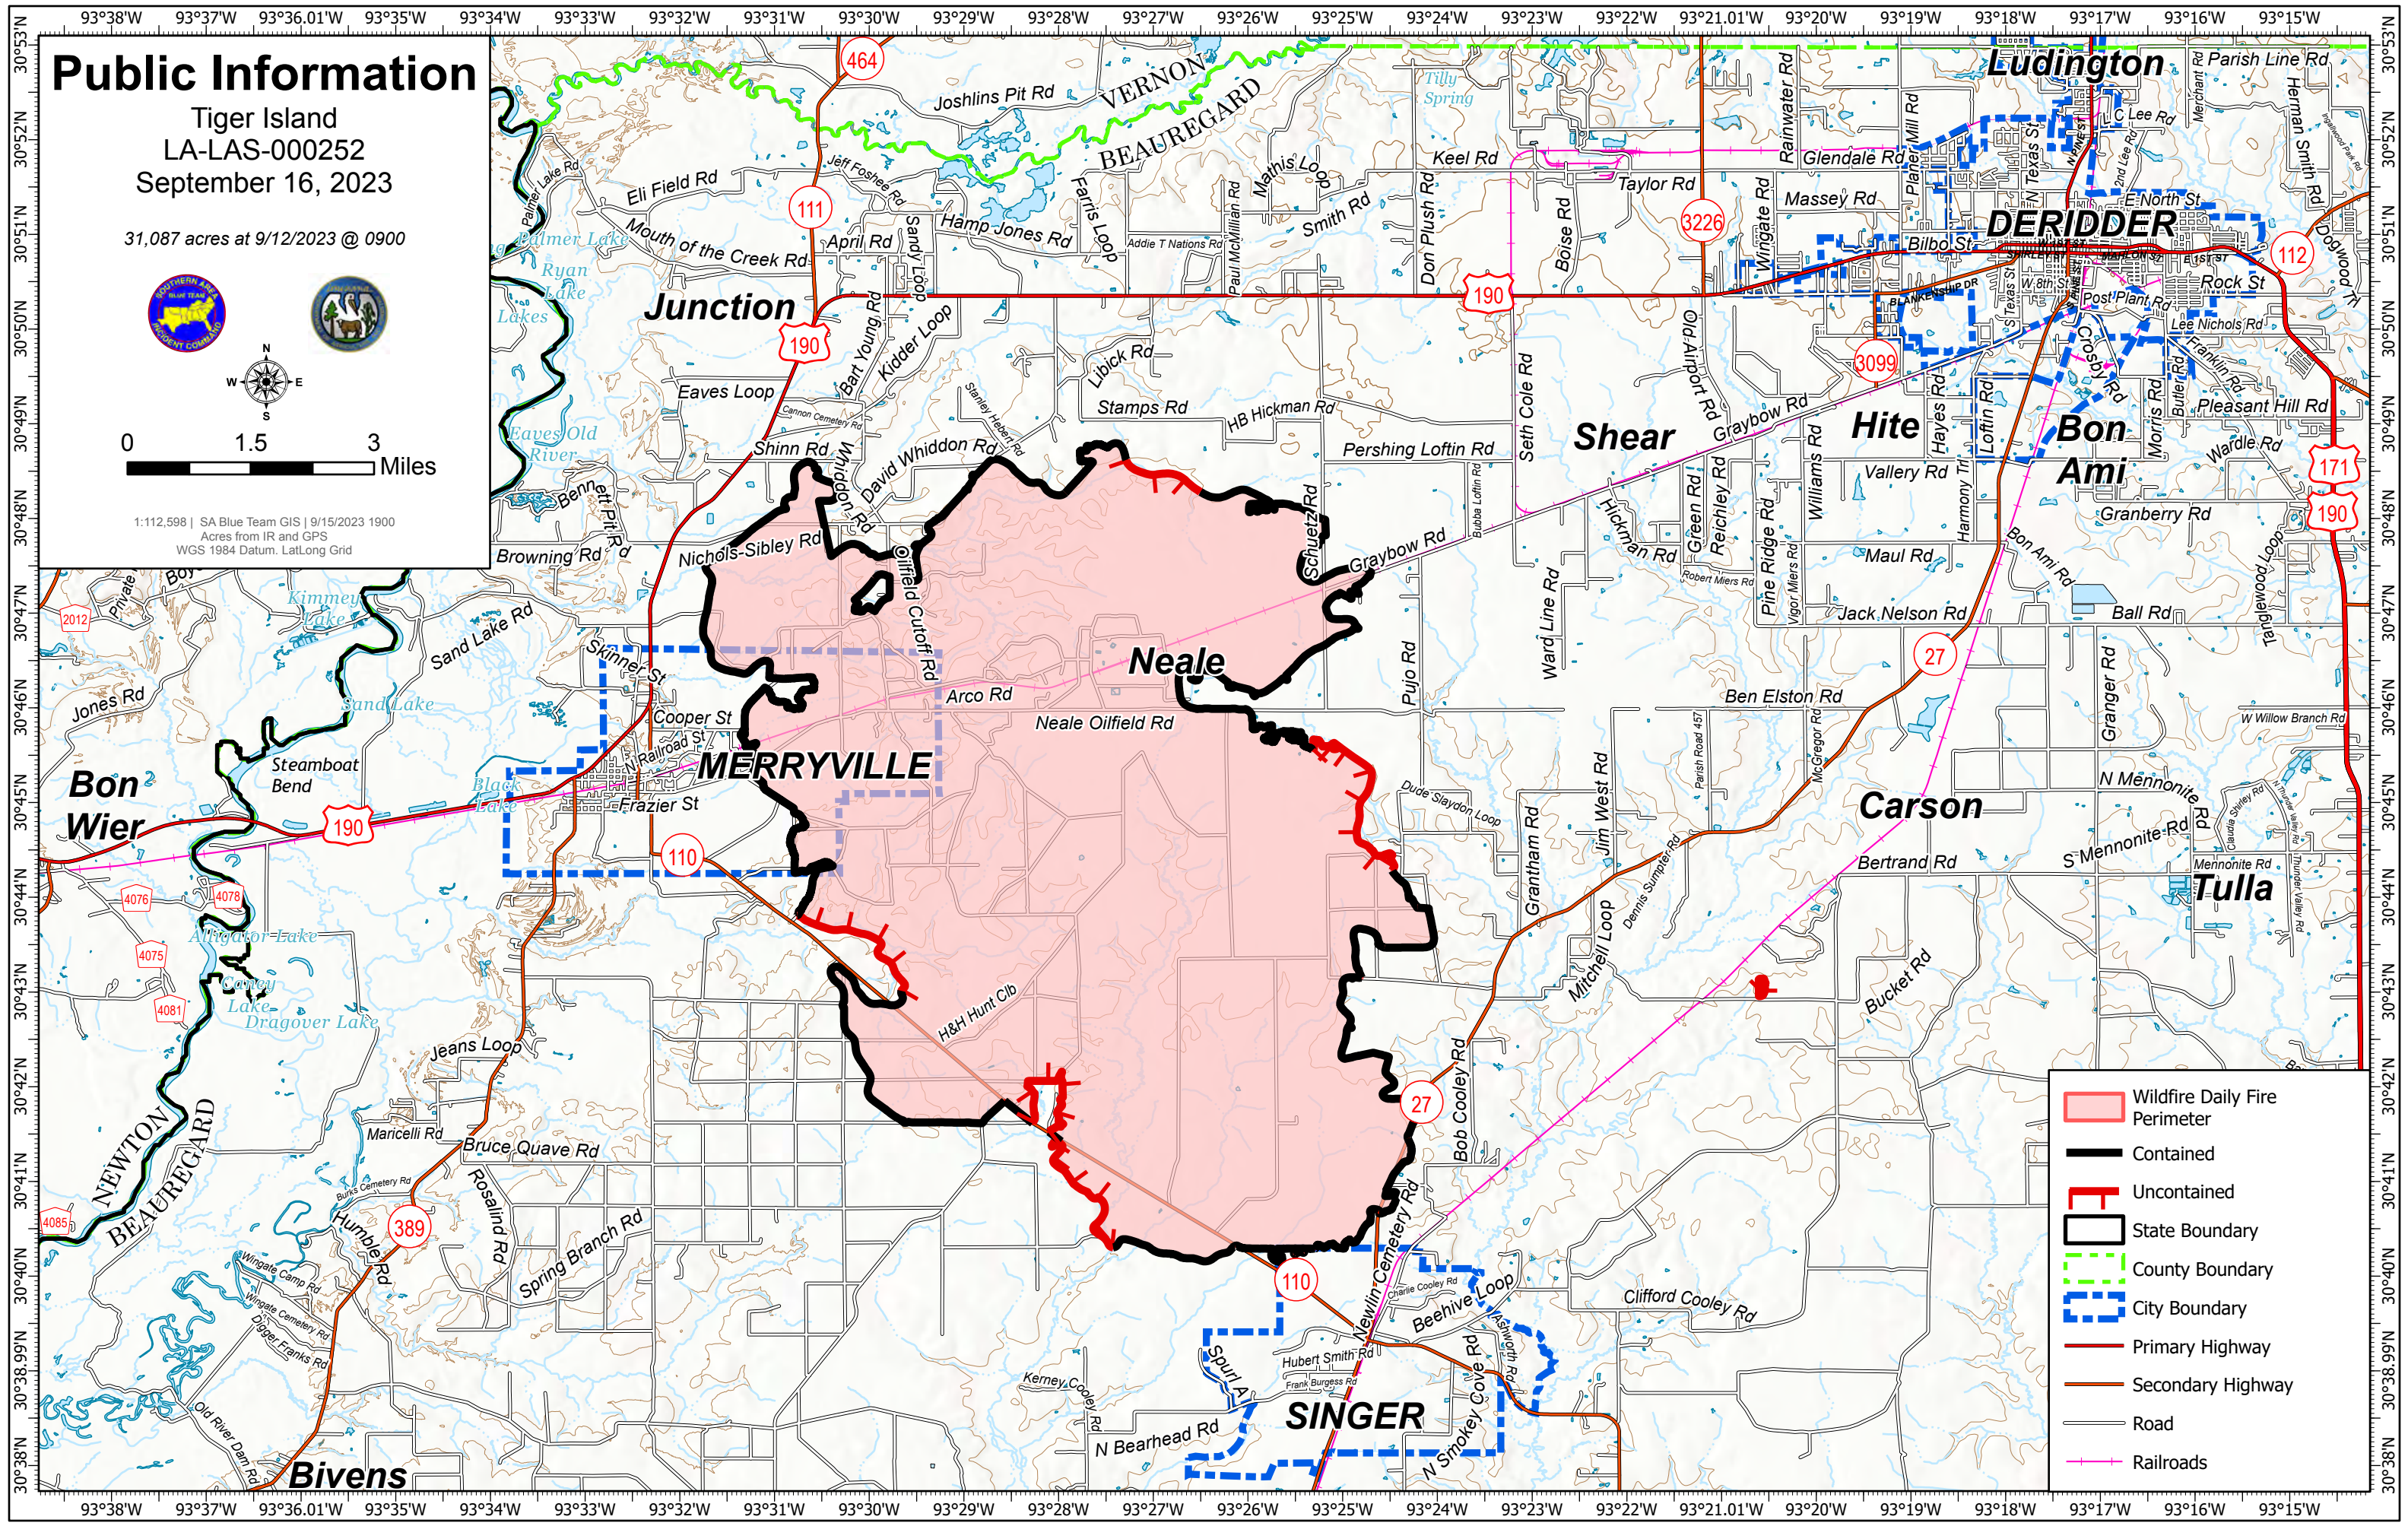

Public Information

Tiger Island
LA-LAS-000252
September 16, 2023

31,087 acres at 9/12/2023 @ 0900

0 1.5 3 Miles

1:112,598 | SA Blue Team GIS | 9/15/2023 1900
Acres from IR and GPS
WGS 1984 Datum, Lat/Long Grid

- Wildfire Daily Fire Perimeter
- Contained
- Uncontained
- State Boundary
- County Boundary
- City Boundary
- Primary Highway
- Secondary Highway
- Road
- Railroads