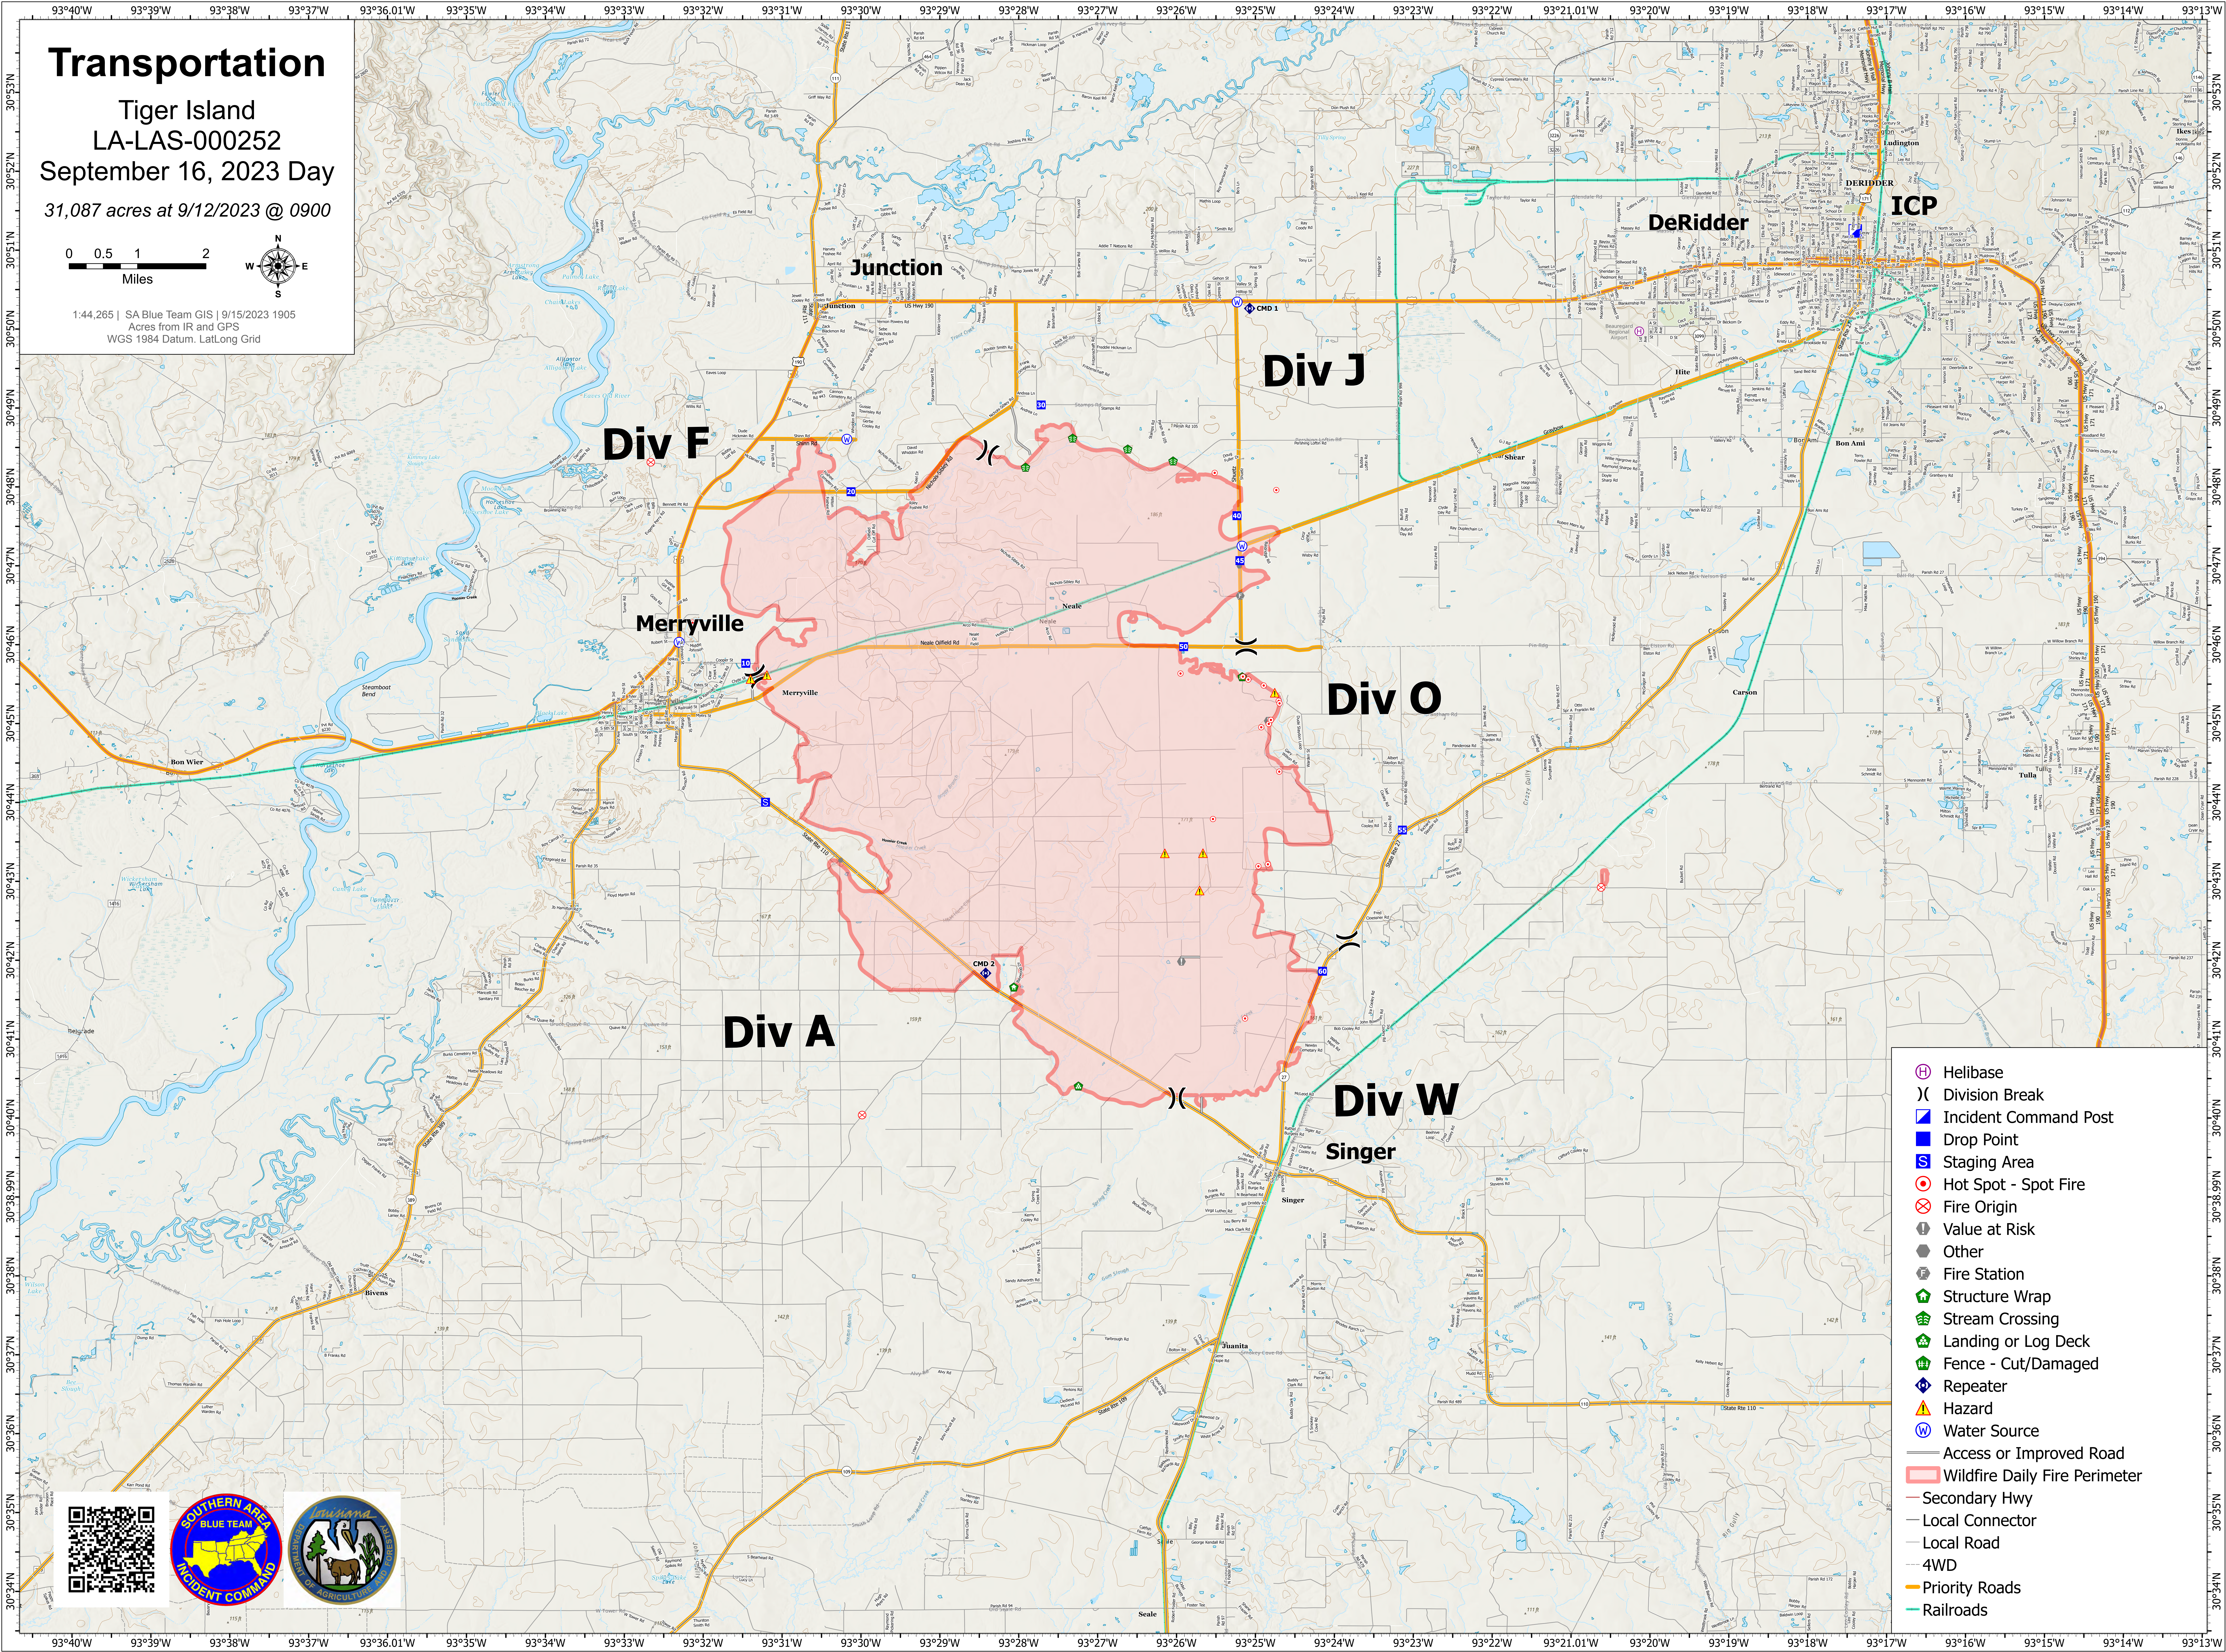

Transportation

Tiger Island
LA-LAS-000252
September 16, 2023 Day
31,087 acres at 9/12/2023 @ 0900

1:44,265 | SA Blue Team GIS | 9/15/2023 1905
Acres from IR and GPS
WGS 1984 Datum, Lat/Long Grid

- ⊕ Helibase
-) Division Break
- ▣ Incident Command Post
- Drop Point
- S Staging Area
- Hot Spot - Spot Fire
- ⊗ Fire Origin
- ⊙ Value at Risk
- Other
- ⊕ Fire Station
- ⊕ Structure Wrap
- ⊕ Stream Crossing
- ⊕ Landing or Log Deck
- ⊕ Fence - Cut/Damaged
- ⊕ Repeater
- ⚠ Hazard
- ⊕ Water Source
- ⊕ Access or Improved Road
- ▭ Wildfire Daily Fire Perimeter
- Secondary Hwy
- Local Connector
- Local Road
- 4WD
- Priority Roads
- Railroads