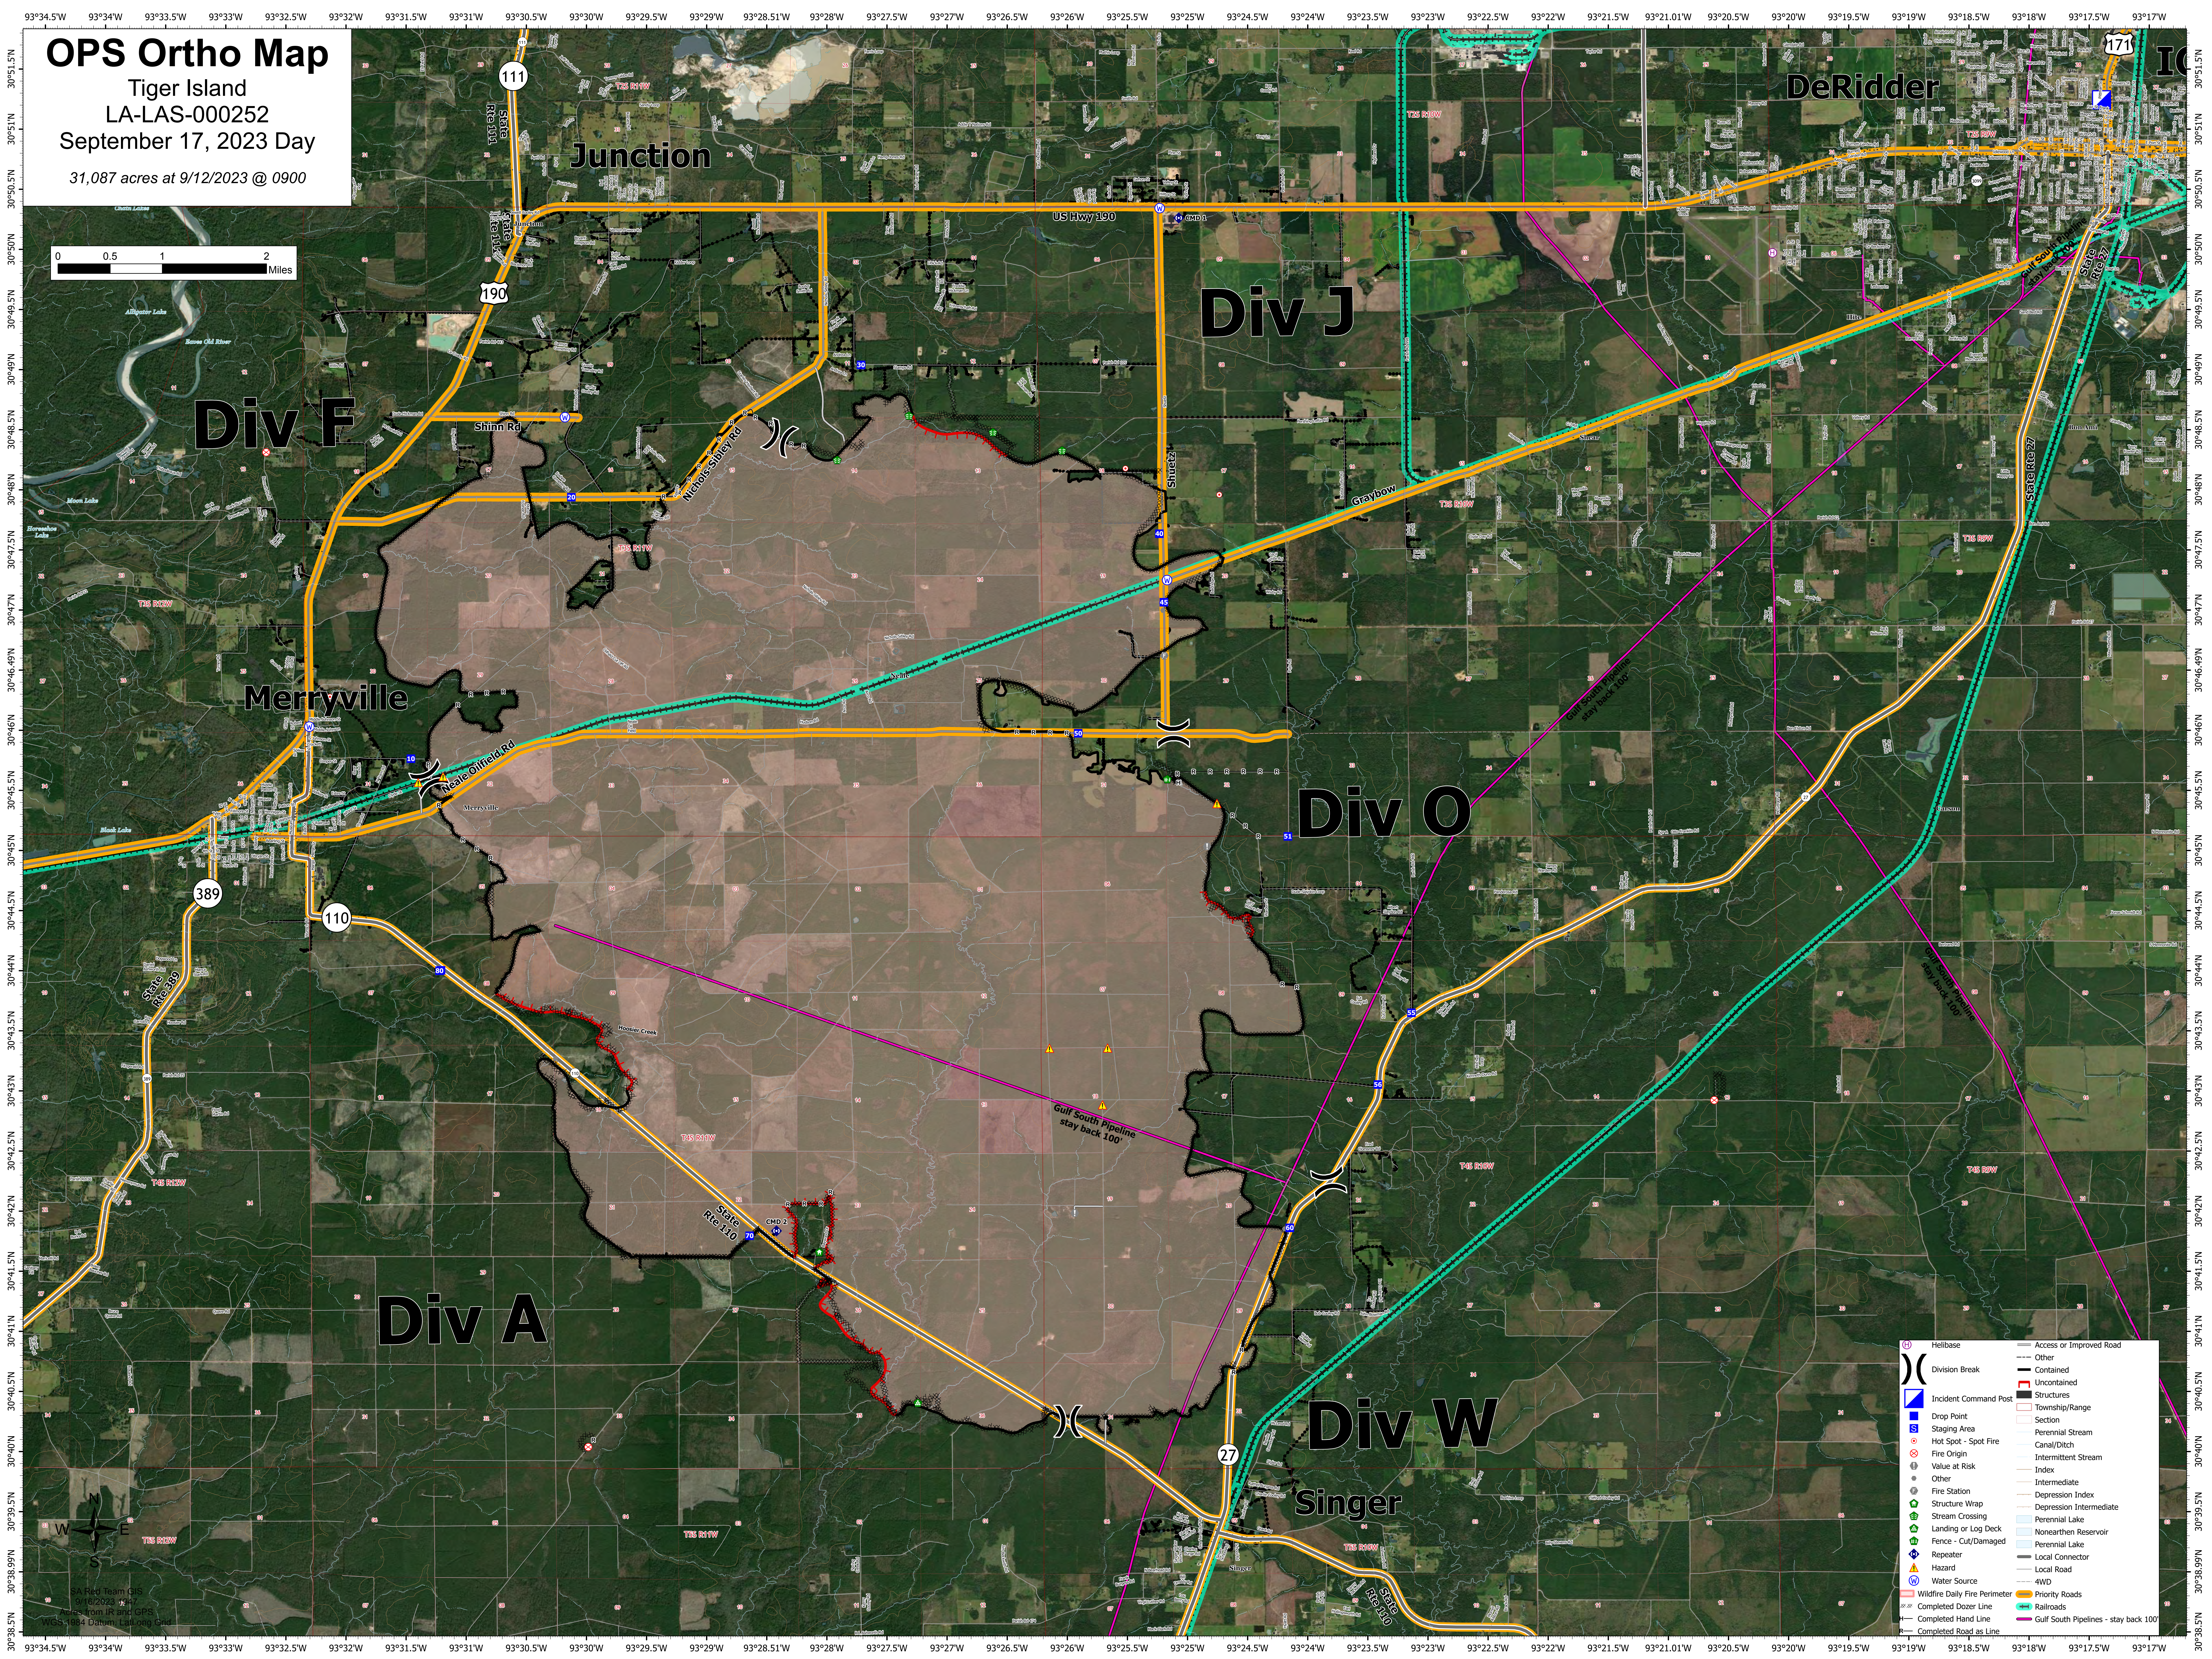

OPS Ortho Map

Tiger Island
LA-LAS-000252
September 17, 2023 Day
31,087 acres at 9/12/2023 @ 0900

	Helibase		Access or Improved Road
	Division Break		Other
	Incident Command Post		Contained
	Drop Point		Uncontained
	Staging Area		Structures
	Hot Spot - Spot Fire		Township/Range
	Fire Origin		Section
	Value at Risk		Perennial Stream
	Other		Canal/Ditch
	Fire Station		Intermittent Stream
	Structure Wrap		Index
	Stream Crossing		Intermediate
	Landing or Log Deck		Depression Index
	Fence - Cut/Damaged		Depression Intermediate
	Repeater		Perennial Lake
	Hazard		Nonearthen Reservoir
	Water Source		Perennial Lake
	Wildfire Daily Fire Perimeter		Local Connector
	Completed Dozer Line		Local Road
	Completed Hand Line		4WD
	Completed Road as Line		Priority Roads
			Railroads
			Gulf South Pipelines - stay back 100'

SA Red Team GIS
9/16/2023 1:47
Aerials from IR and GPS
WGS 1984 Datum Fatigue Grid