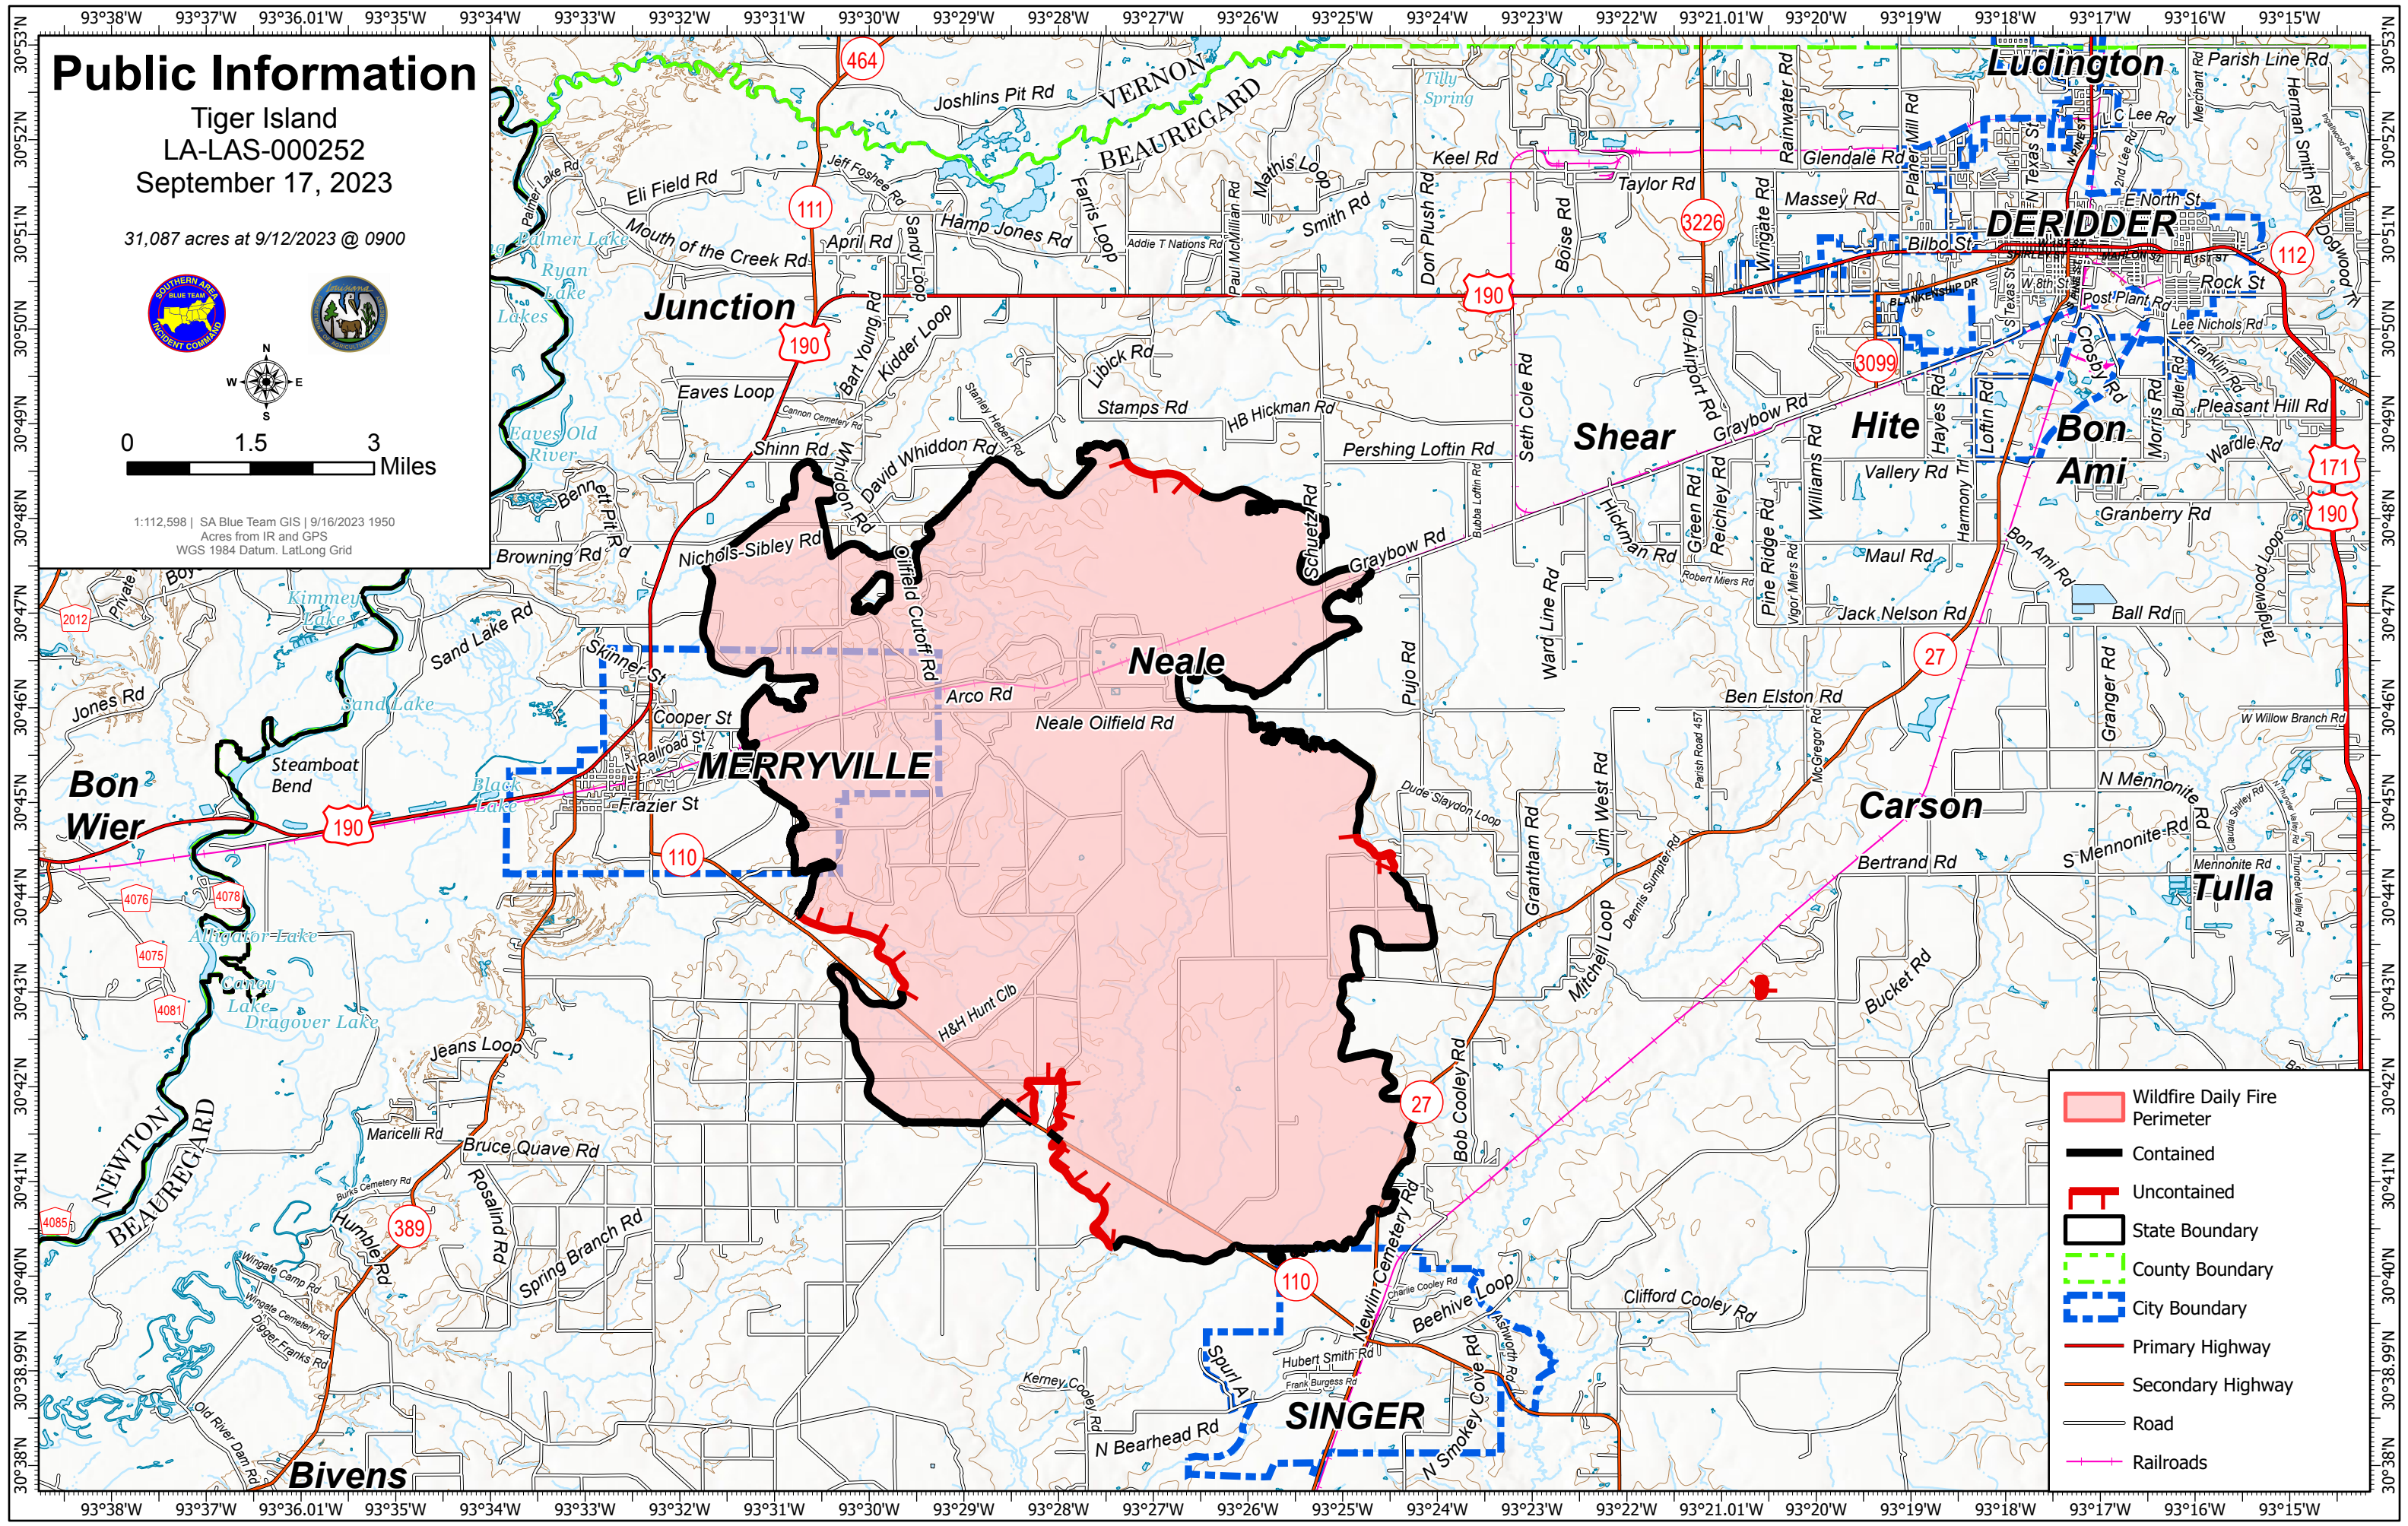

# Public Information

Tiger Island  
LA-LAS-000252  
September 17, 2023

31,087 acres at 9/12/2023 @ 0900

0 1.5 3 Miles

1:112,598 | SA Blue Team GIS | 9/16/2023 1950  
Acres from IR and GPS  
WGS 1984 Datum, Lat/Long Grid

- Wildfire Daily Fire Perimeter
- Contained
- Uncontained
- State Boundary
- County Boundary
- City Boundary
- Primary Highway
- Secondary Highway
- Road
- Railroads