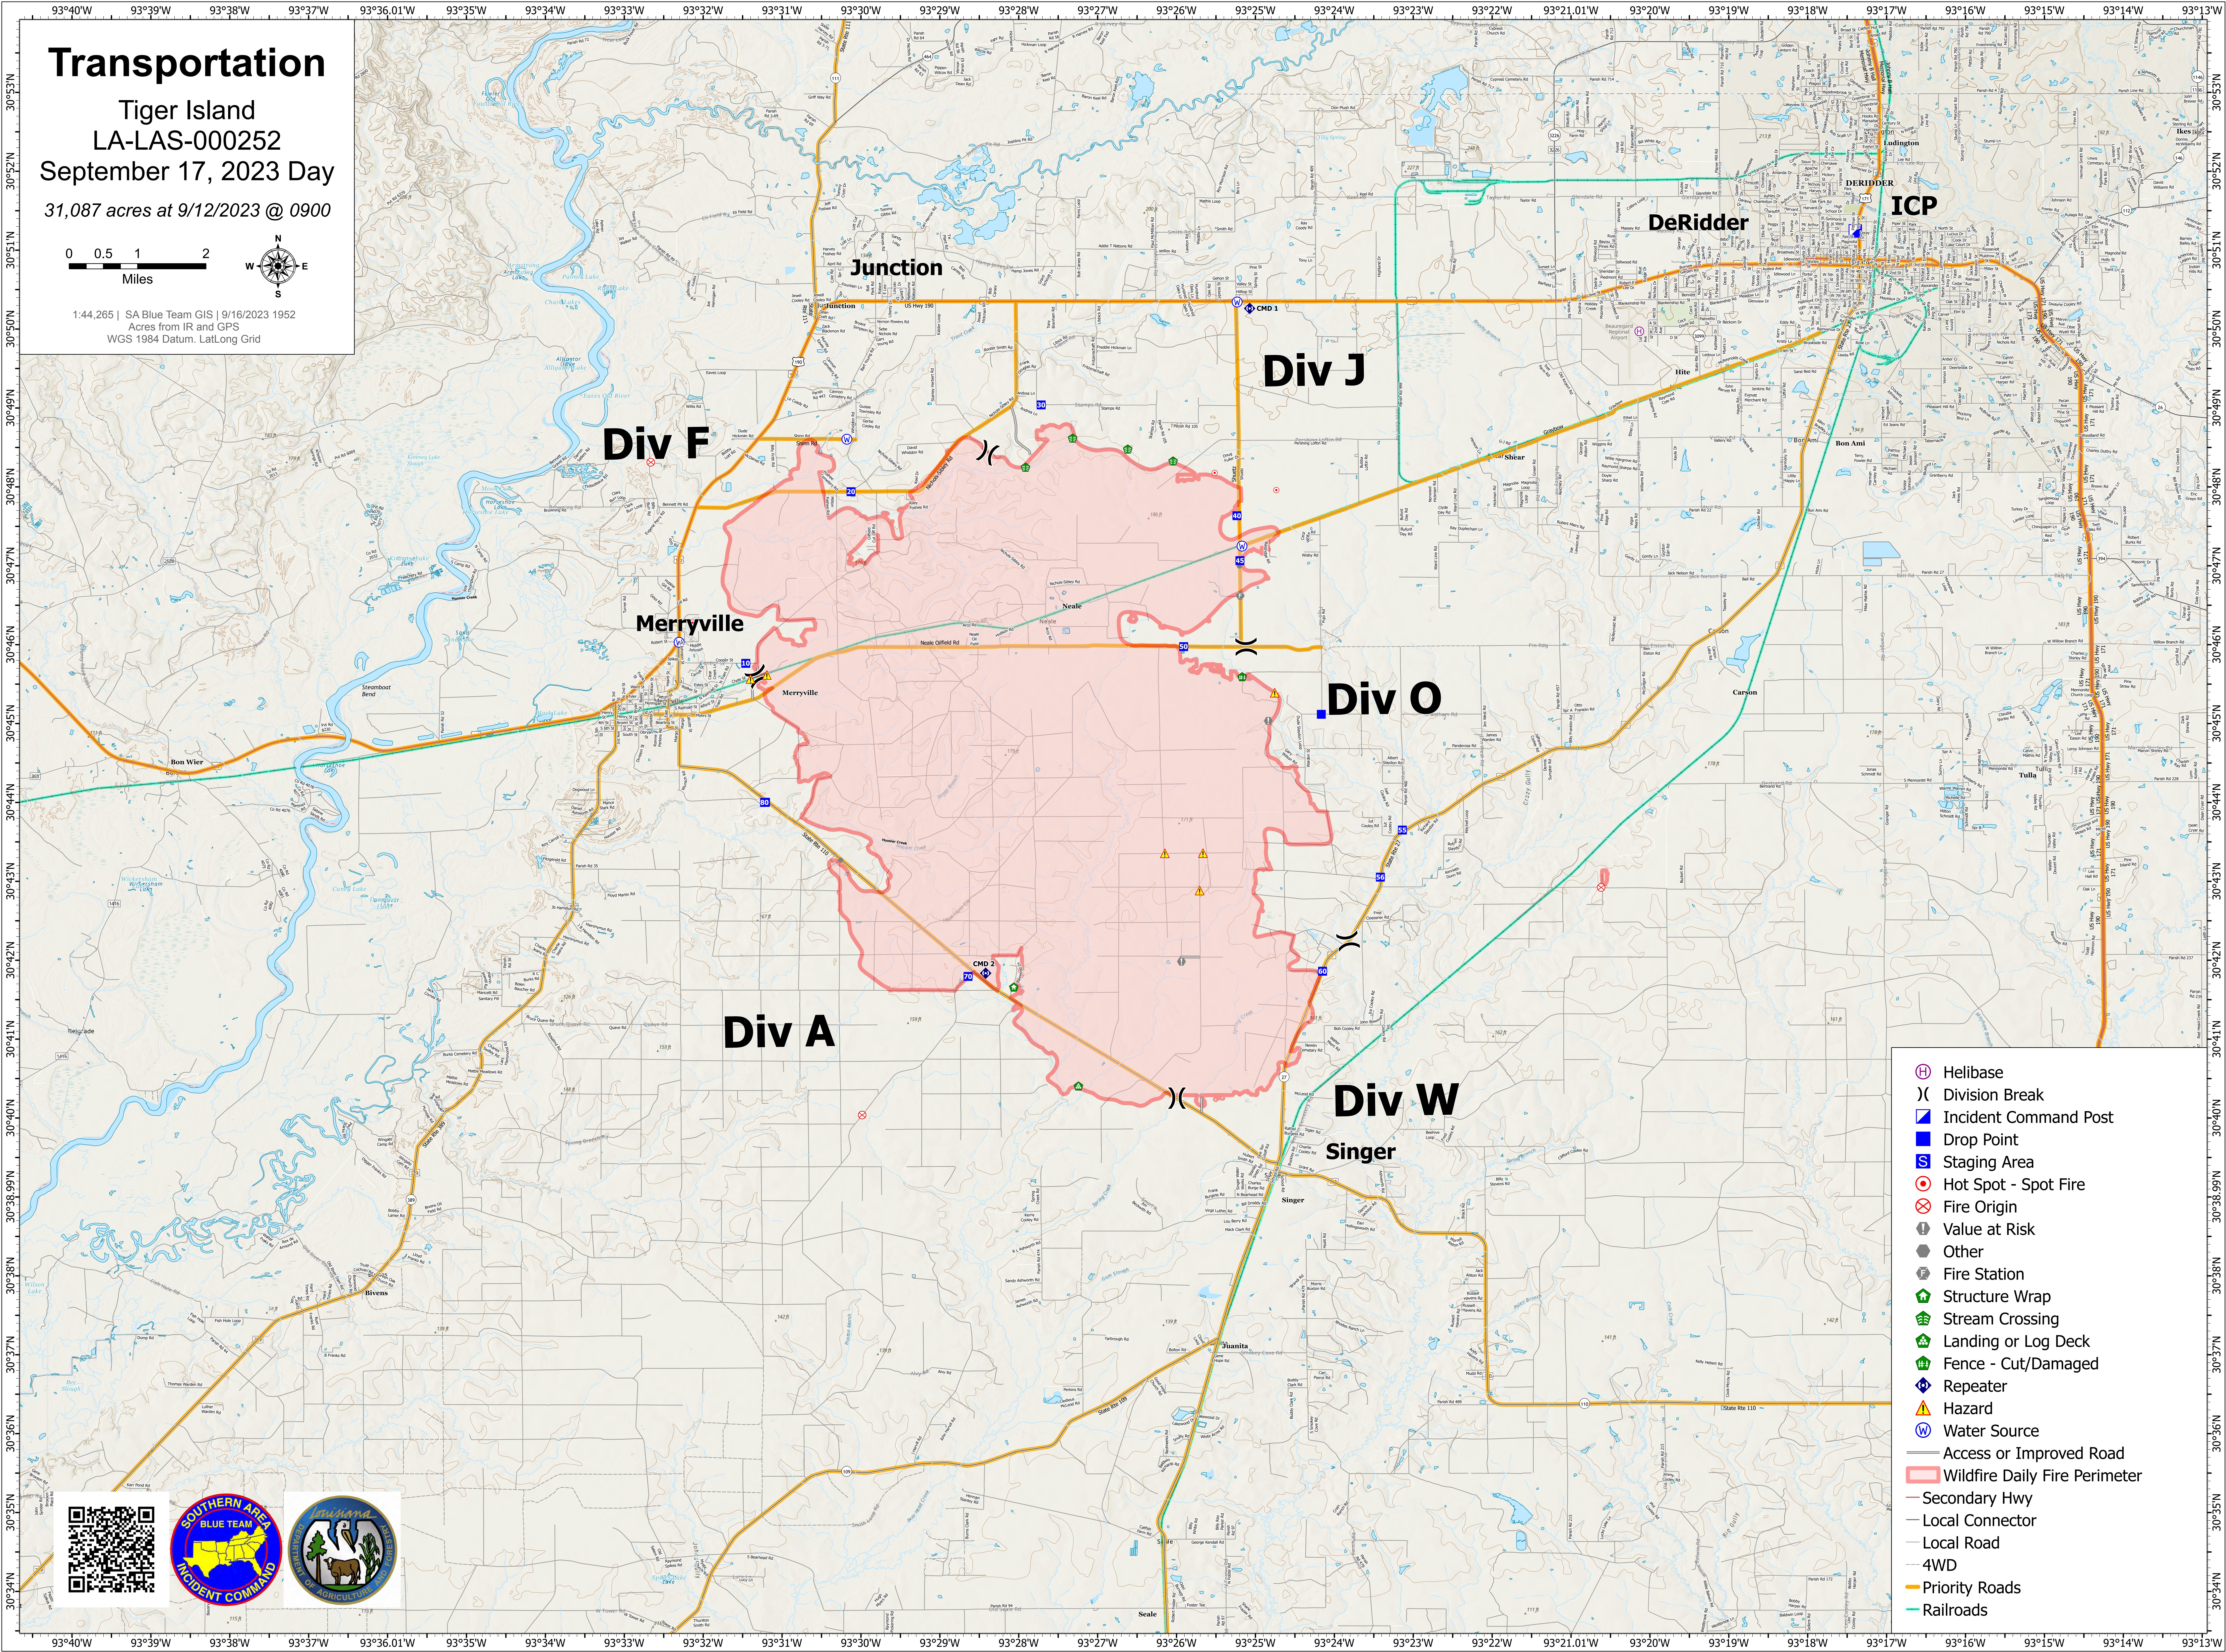

Transportation

Tiger Island
LA-LAS-000252
September 17, 2023 Day
31,087 acres at 9/12/2023 @ 0900

1:44,265 | SA Blue Team GIS | 9/16/2023 1952
Acres from IR and GPS
WGS 1984 Datum, Lat/Long Grid

- ⊕ Helibase
-) Division Break
- ▣ Incident Command Post
- Drop Point
- Ⓜ Staging Area
- ⊙ Hot Spot - Spot Fire
- ⊗ Fire Origin
- ⊙ Value at Risk
- ⊙ Other
- ⊙ Fire Station
- 🏠 Structure Wrap
- 🌳 Stream Crossing
- 🌳 Landing or Log Deck
- 🚧 Fence - Cut/Damaged
- 📡 Repeater
- ⚠ Hazard
- 🚰 Water Source
- Access or Improved Road
- 🟡 Wildfire Daily Fire Perimeter
- Secondary Hwy
- Local Connector
- Local Road
- 4WD
- Priority Roads
- Railroads