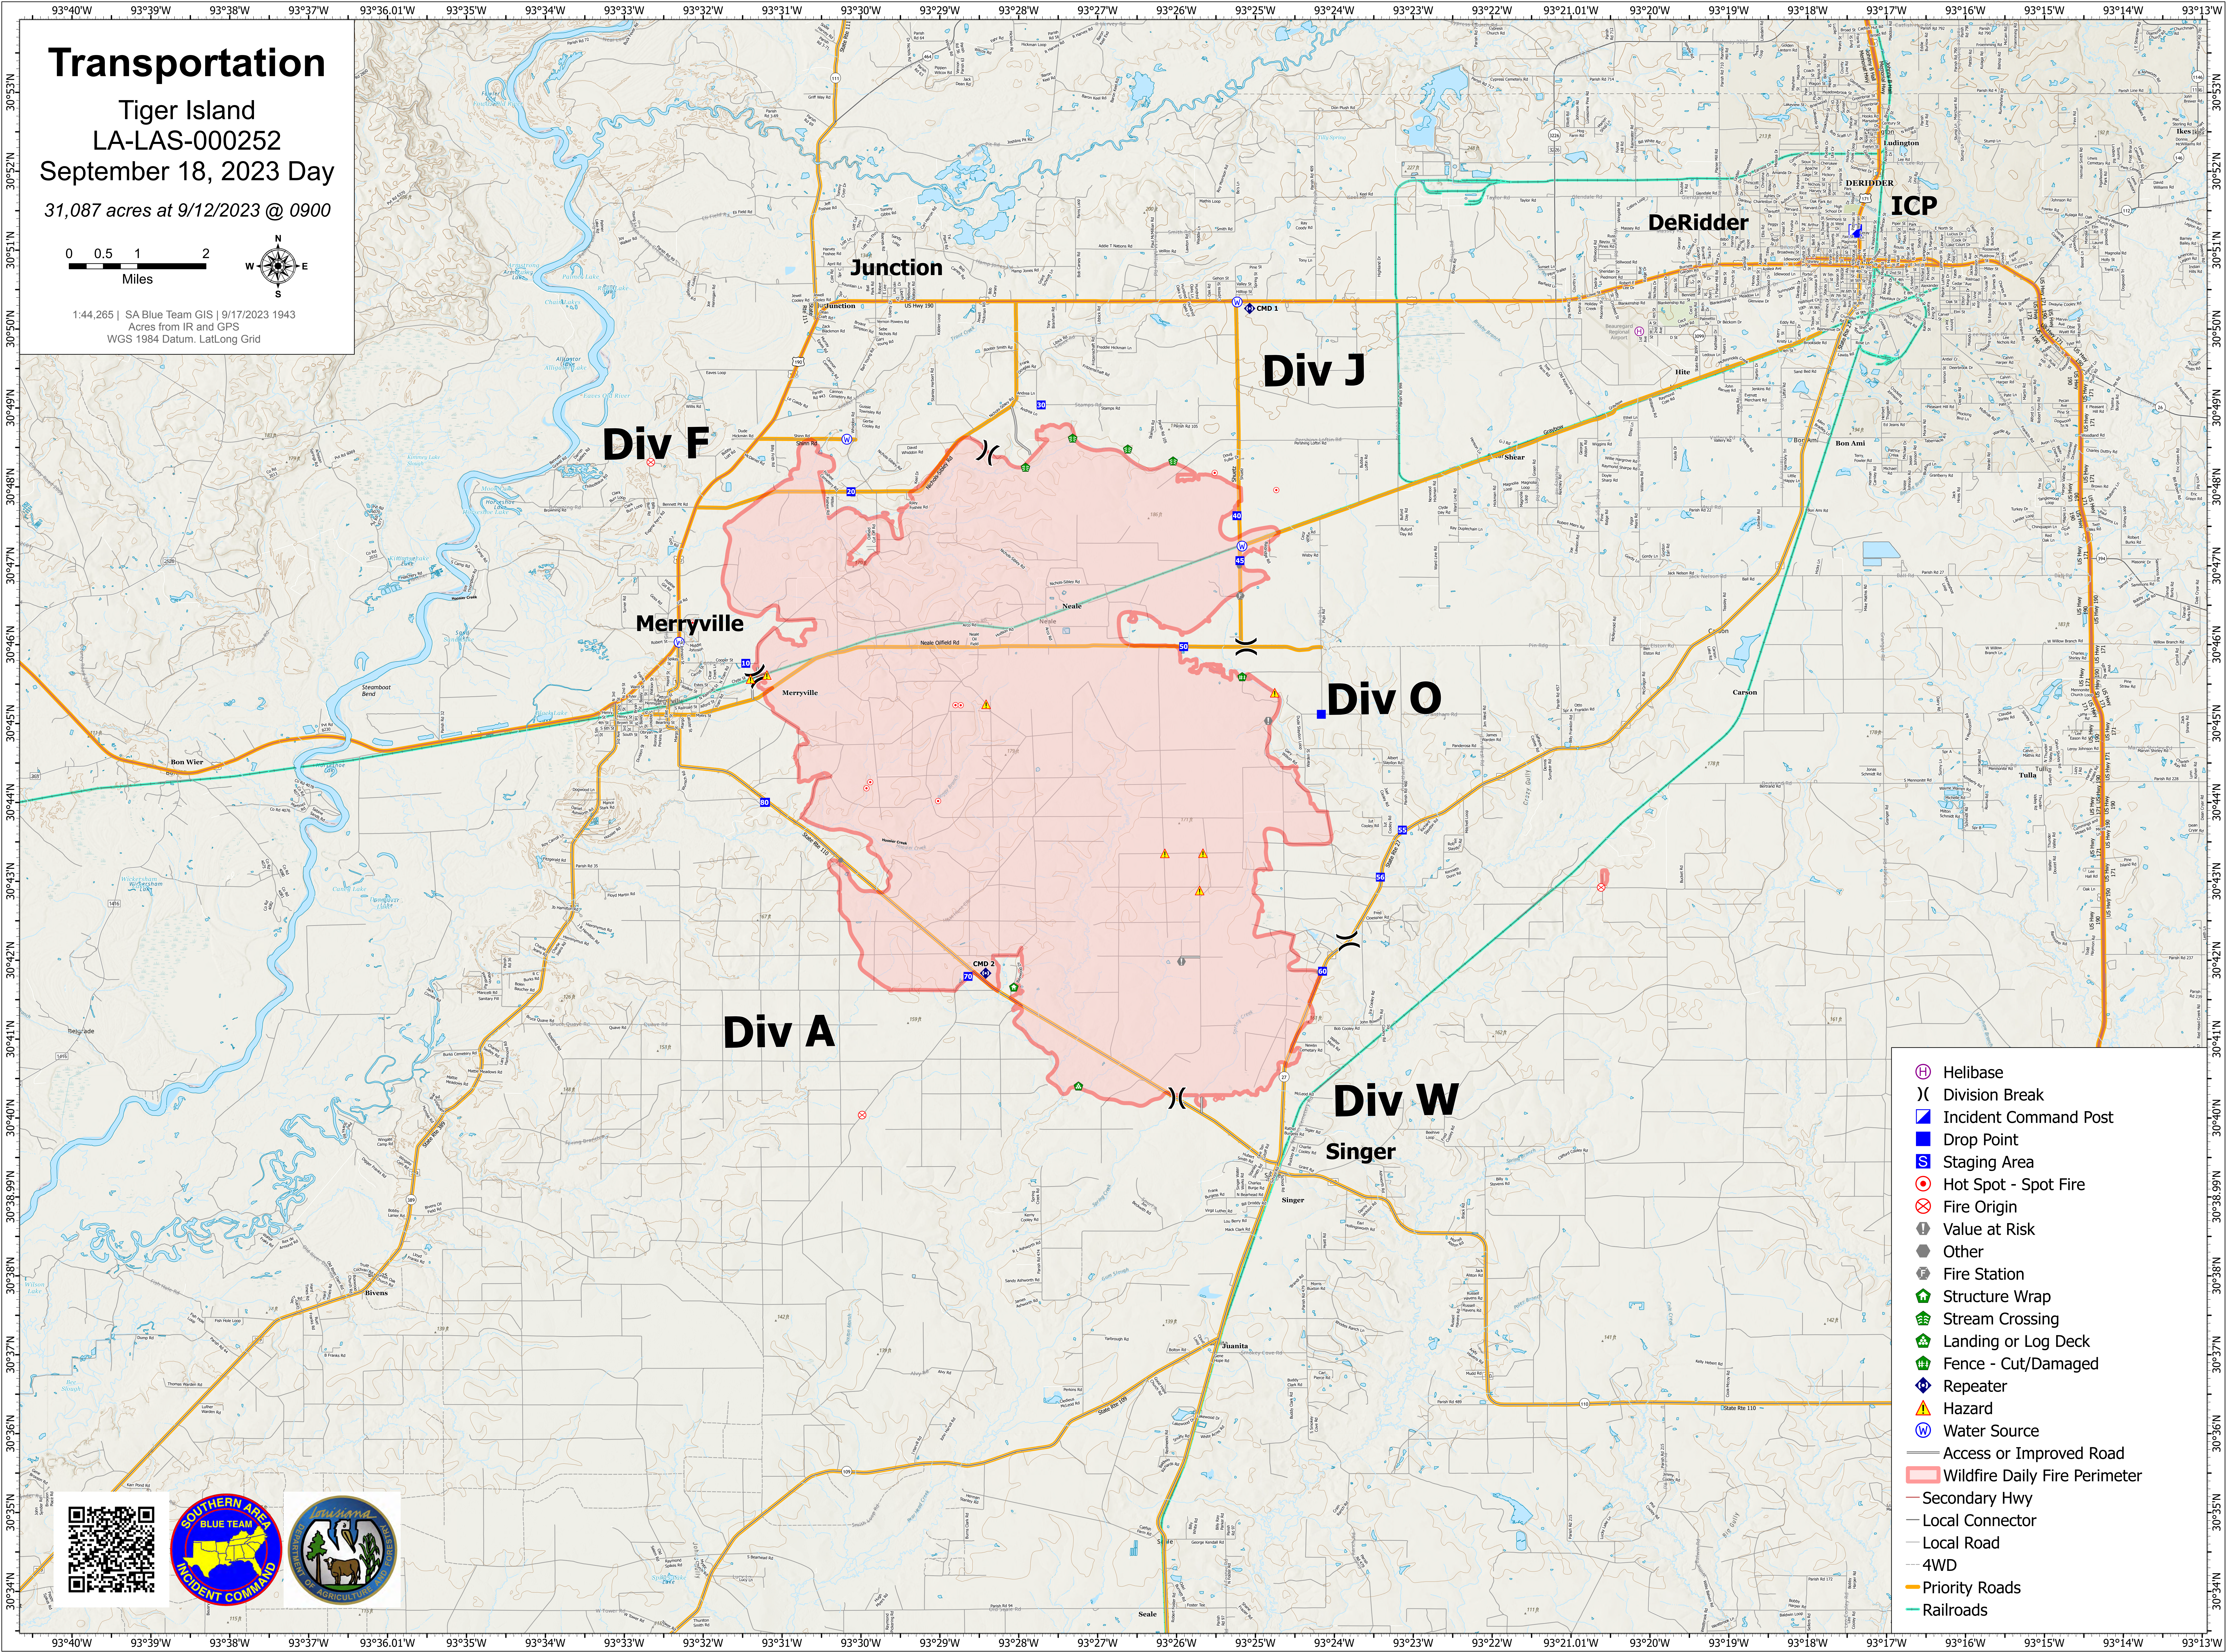

# Transportation

Tiger Island  
LA-LAS-000252  
September 18, 2023 Day  
31,087 acres at 9/12/2023 @ 0900

1:44,265 | SA Blue Team GIS | 9/17/2023 1943  
Acres from IR and GPS  
WGS 1984 Datum, Lat/Long Grid

- ⊕ Helibase
- ) Division Break
- ▣ Incident Command Post
- Drop Point
- Ⓜ Staging Area
- ⊙ Hot Spot - Spot Fire
- ⊗ Fire Origin
- ⊙ Value at Risk
- ⊙ Other
- ⊙ Fire Station
- ⊙ Structure Wrap
- ⊙ Stream Crossing
- ⊙ Landing or Log Deck
- ⊙ Fence - Cut/Damaged
- ⊙ Repeater
- ⚠ Hazard
- ⊙ Water Source
- ⊙ Access or Improved Road
- ▭ Wildfire Daily Fire Perimeter
- Secondary Hwy
- Local Connector
- Local Road
- 4WD
- Priority Roads
- Railroads