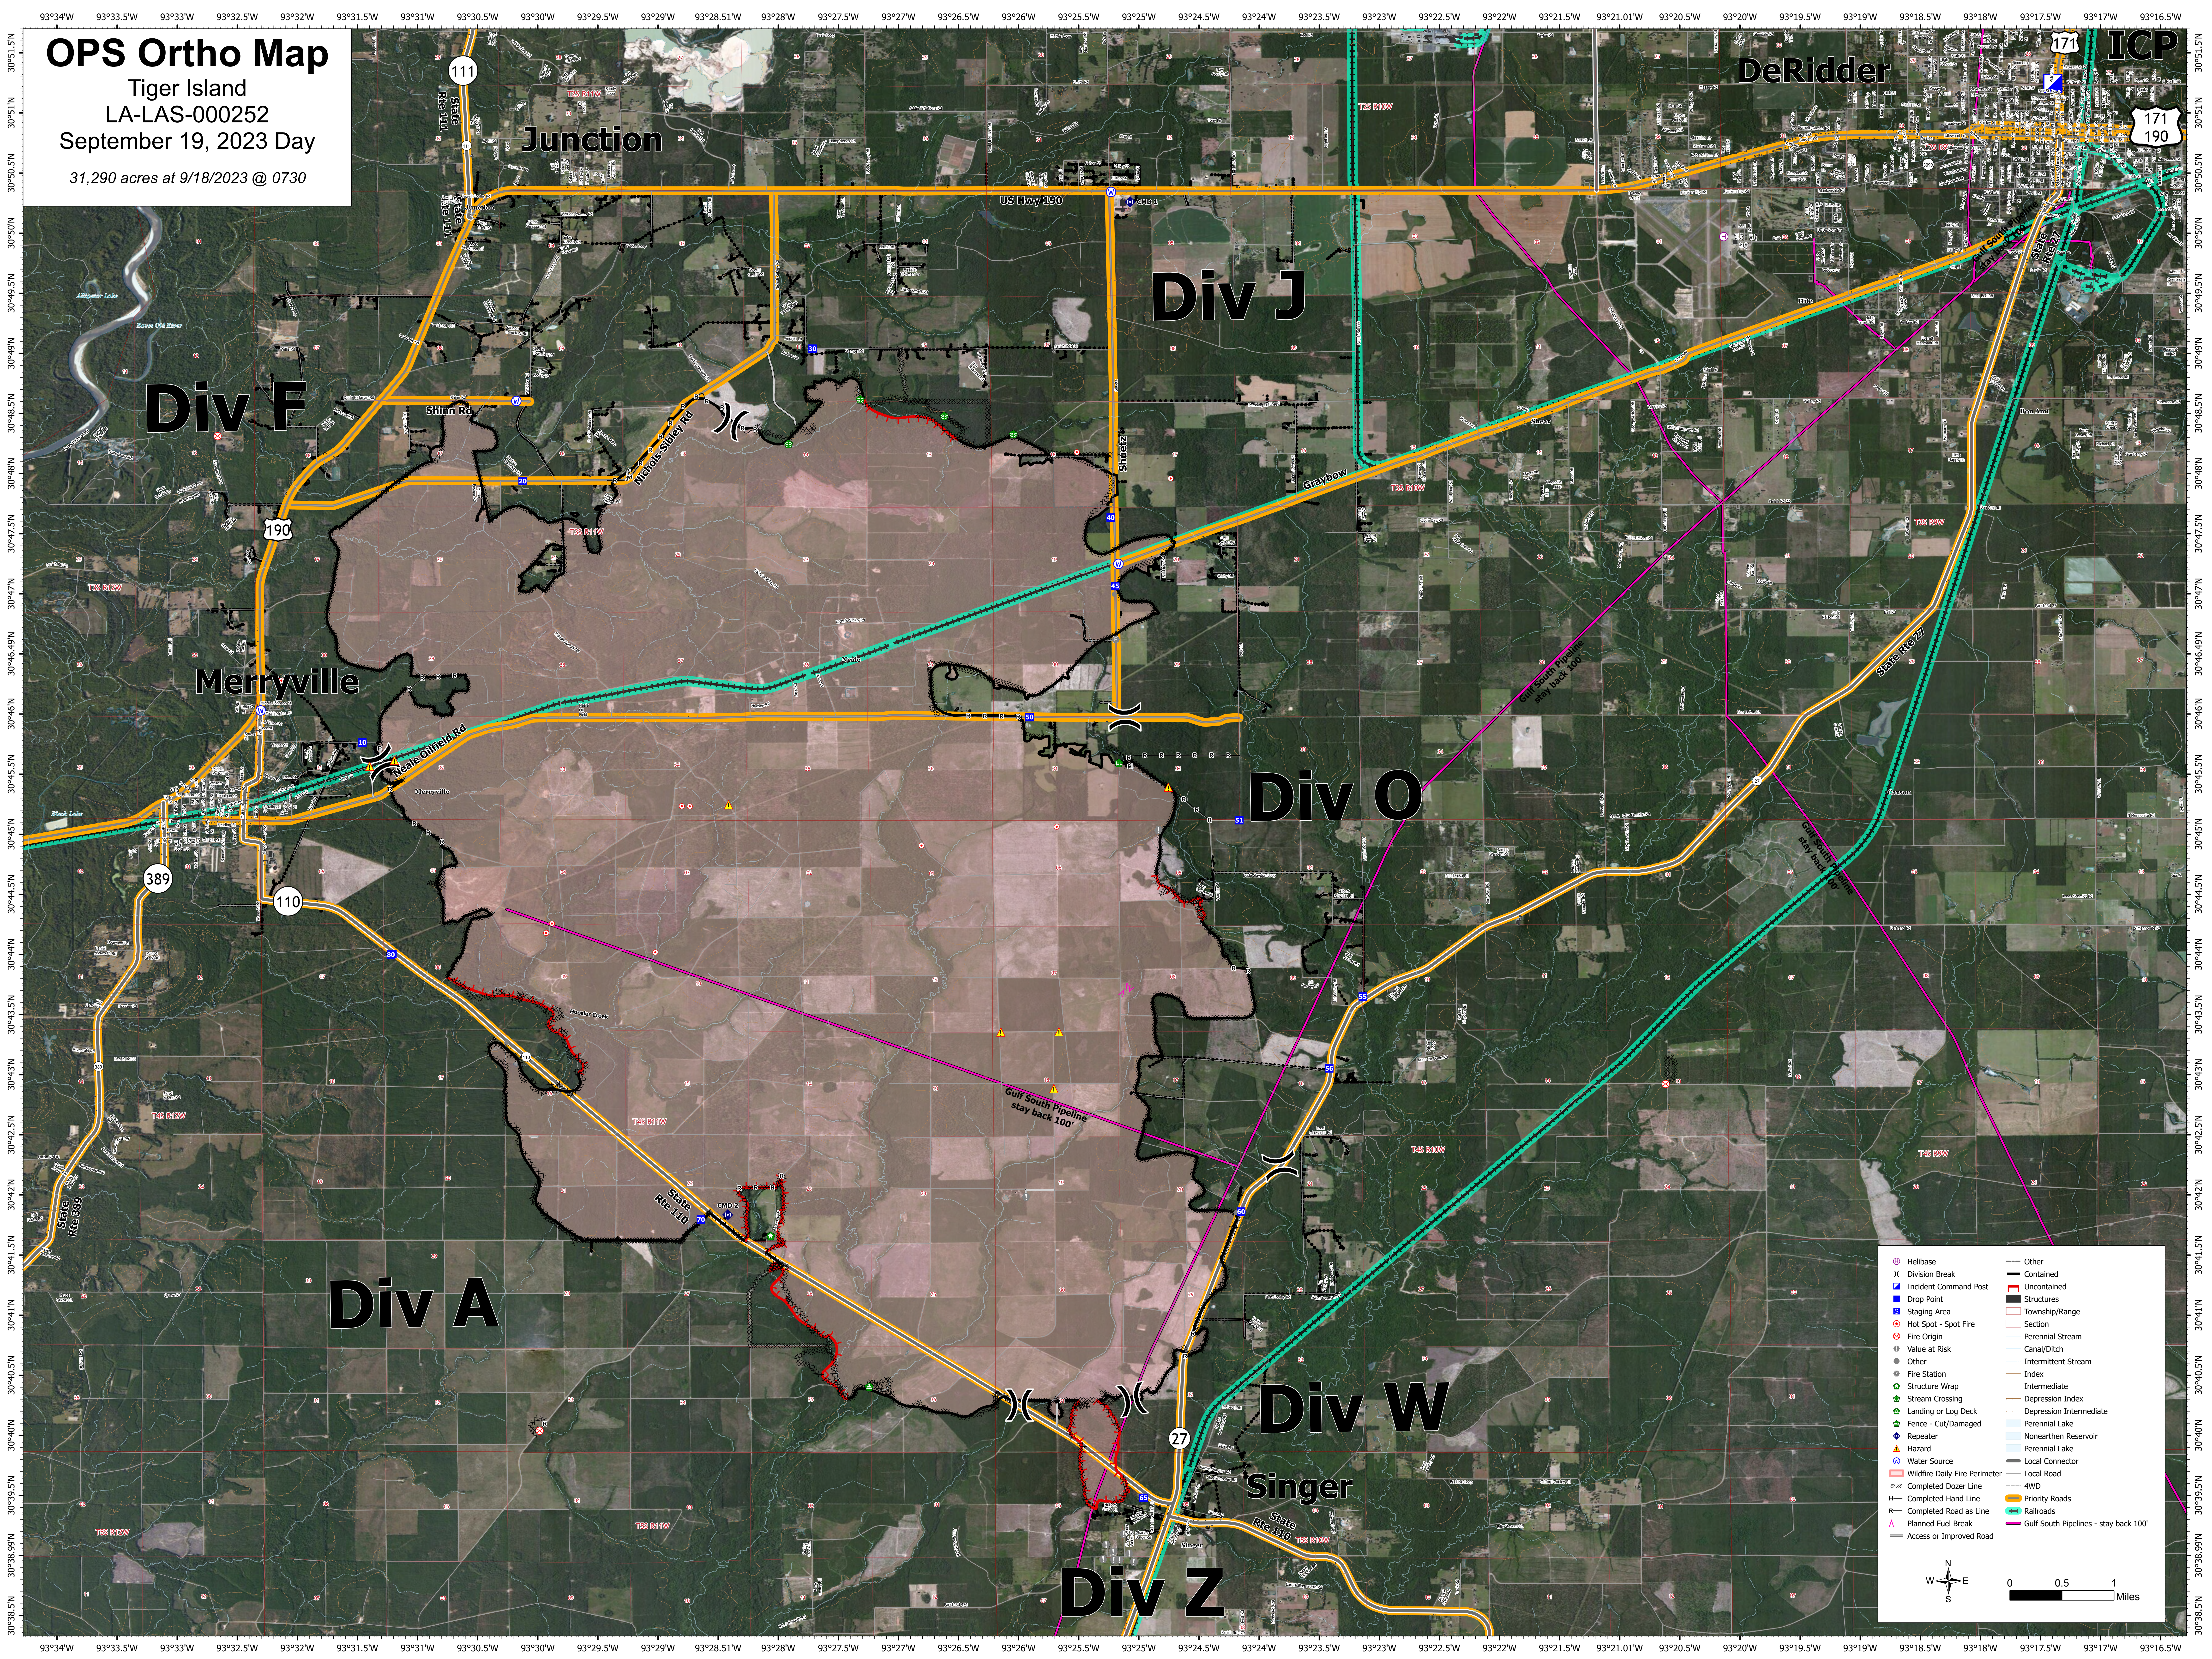

OPS Ortho Map

Tiger Island
LA-LAS-000252
September 19, 2023 Day

31,290 acres at 9/18/2023 @ 0730

⊙ Helibase	--- Other
X Division Break	▬ Contained
▬ Incident Command Post	▬ Uncontained
▬ Drop Point	▬ Structures
▬ Staging Area	▬ Township/Range
⊙ Hot Spot - Spot Fire	▬ Section
⊙ Fire Origin	▬ Perennial Stream
⊙ Value at Risk	▬ Intermittent Stream
⊙ Fire Station	▬ Index
⊙ Structure Wrap	▬ Intermediate
⊙ Stream Crossing	▬ Depression Index
⊙ Landing or Log Deck	▬ Depression Intermediate
▬ Fence - Cut/Damaged	▬ Perennial Lake
⊙ Repeater	▬ Nonearthen Reservoir
⊙ Hazard	▬ Perennial Lake
⊙ Water Source	▬ Local Connector
▬ Wildfire Daily Fire Perimeter	▬ Local Road
▬ Completed Dozer Line	▬ 4WD
▬ Completed Hand Line	▬ Priority Roads
▬ Completed Road as Line	▬ Railroads
▬ Planned Fuel Break	▬ Gulf South Pipelines - stay back 100'
▬ Access or Improved Road	

0 0.5 1 Miles