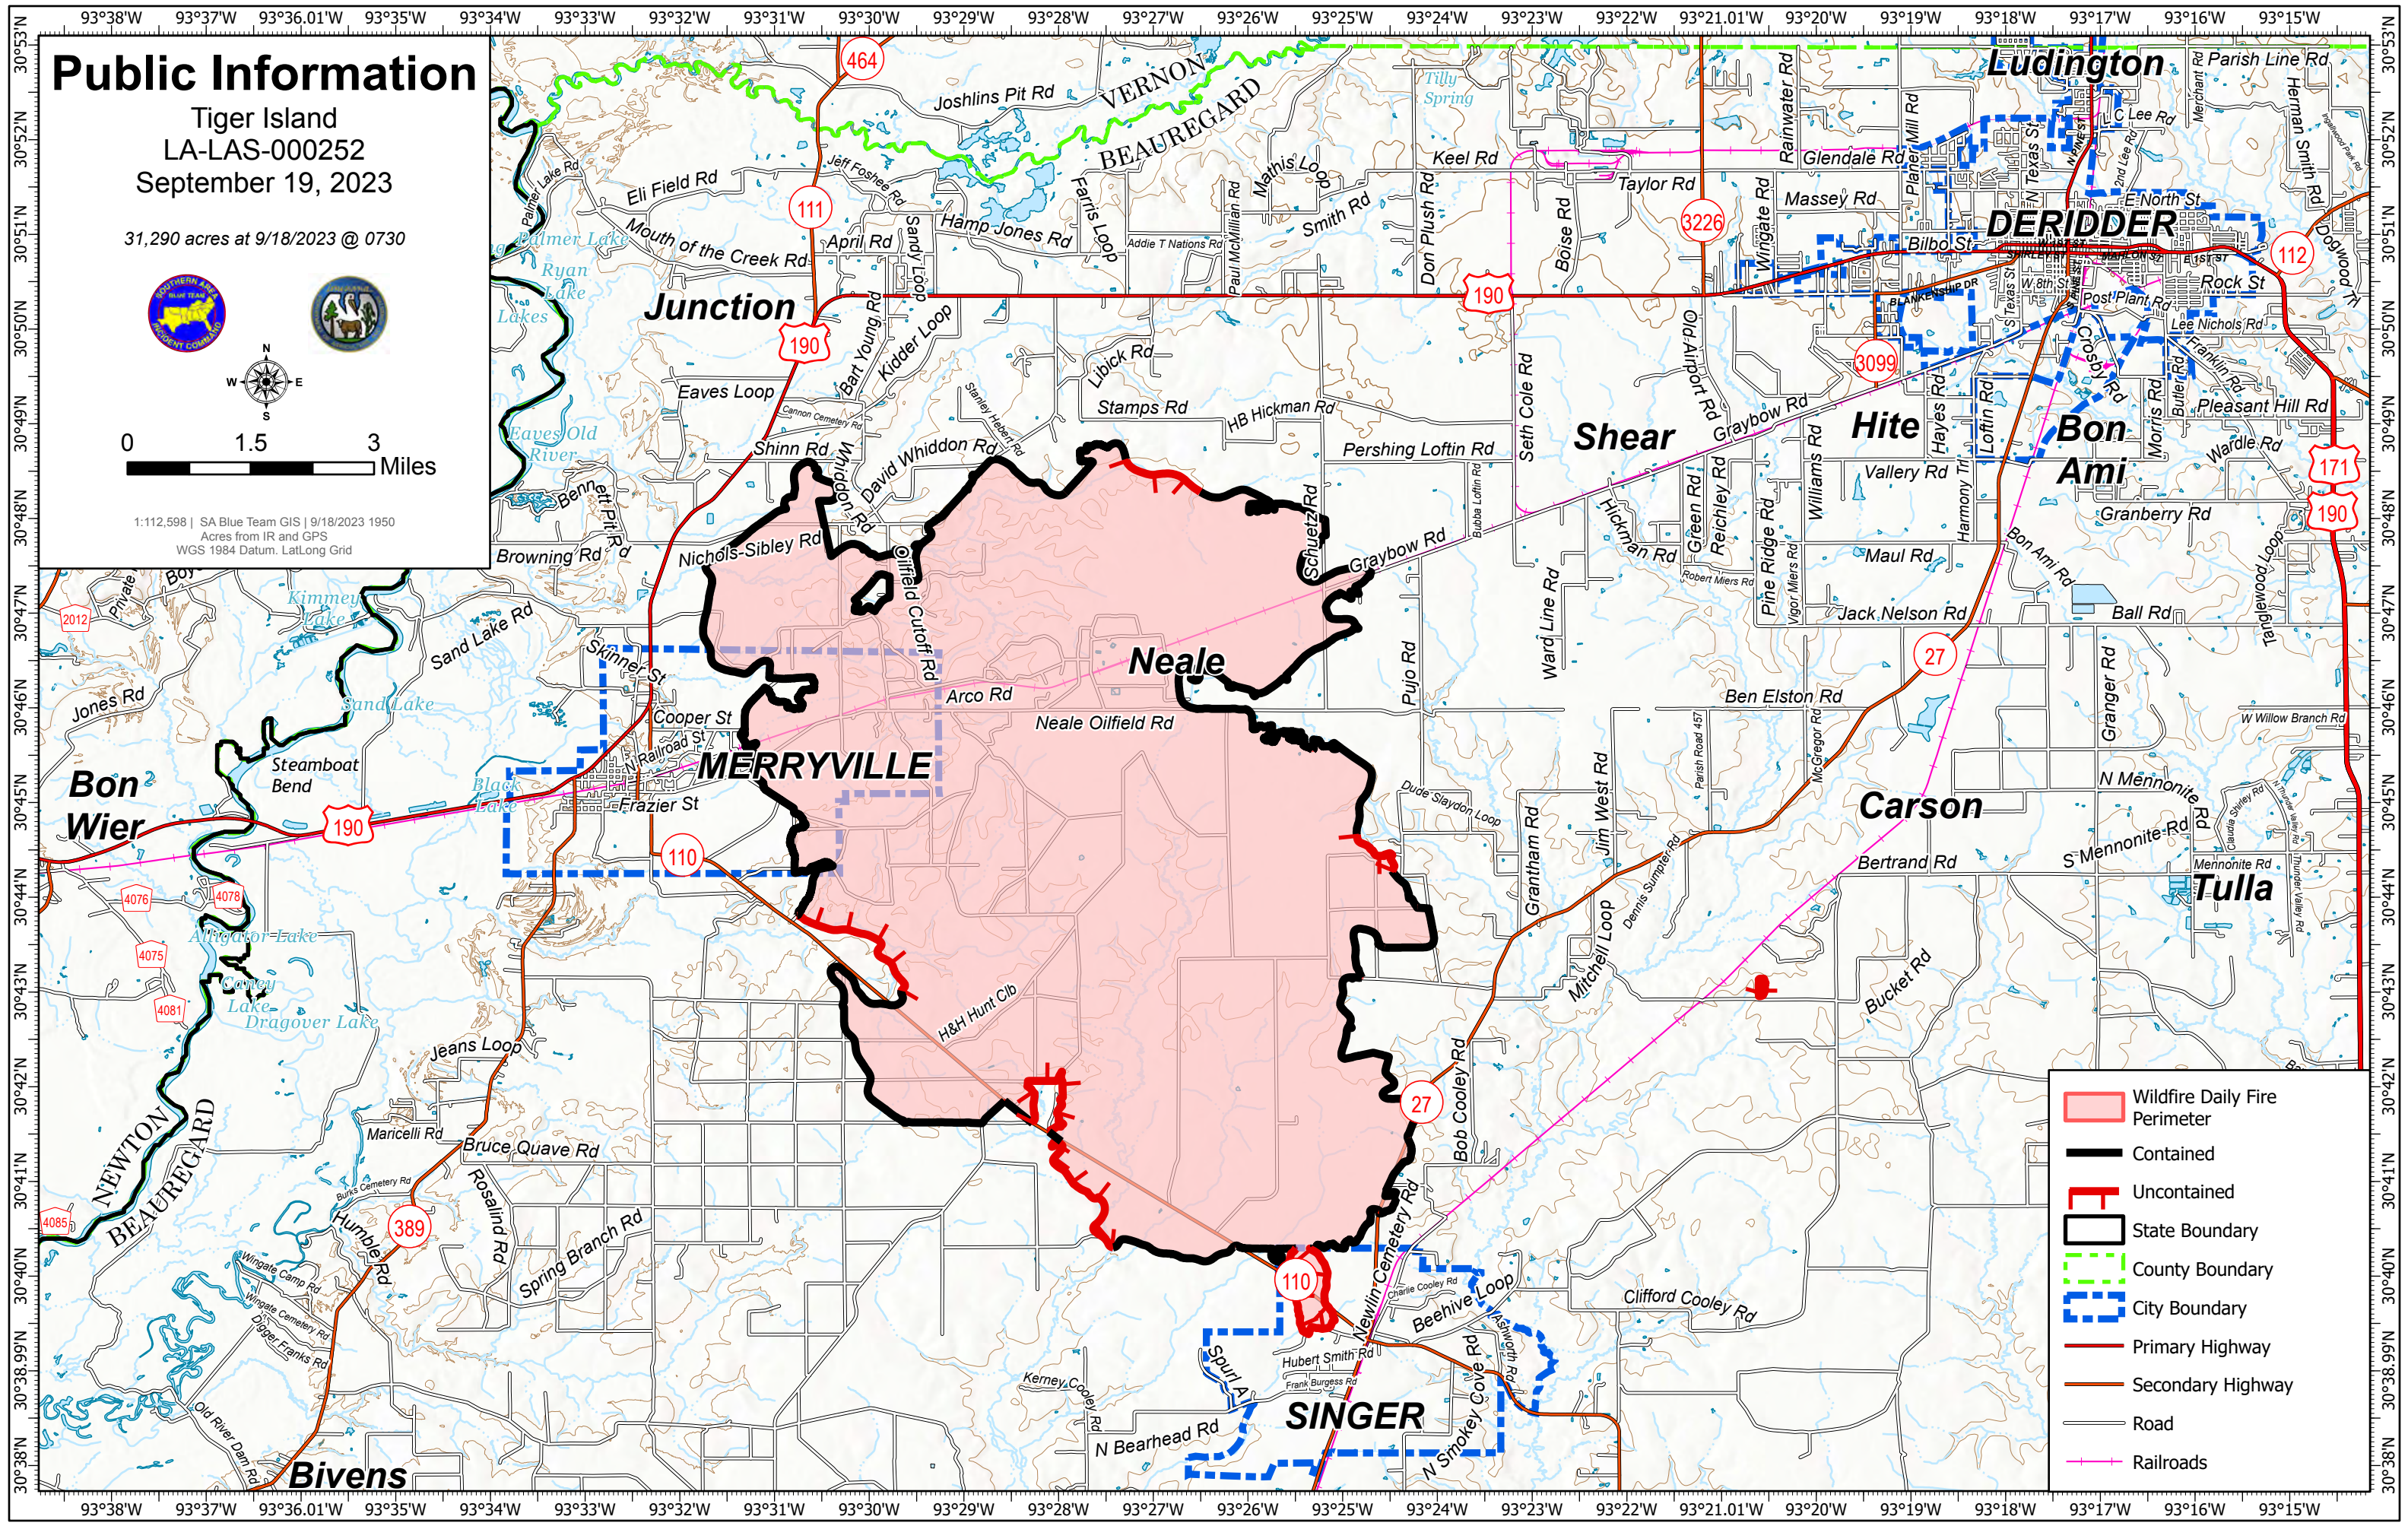

Public Information

Tiger Island
LA-LAS-000252
September 19, 2023

31,290 acres at 9/18/2023 @ 0730

0 1.5 3 Miles

1:112,598 | SA Blue Team GIS | 9/18/2023 1950
Acres from IR and GPS
WGS 1984 Datum, Lat/Long Grid

- Wildfire Daily Fire Perimeter
- Contained
- Uncontained
- State Boundary
- County Boundary
- City Boundary
- Primary Highway
- Secondary Highway
- Road
- Railroads