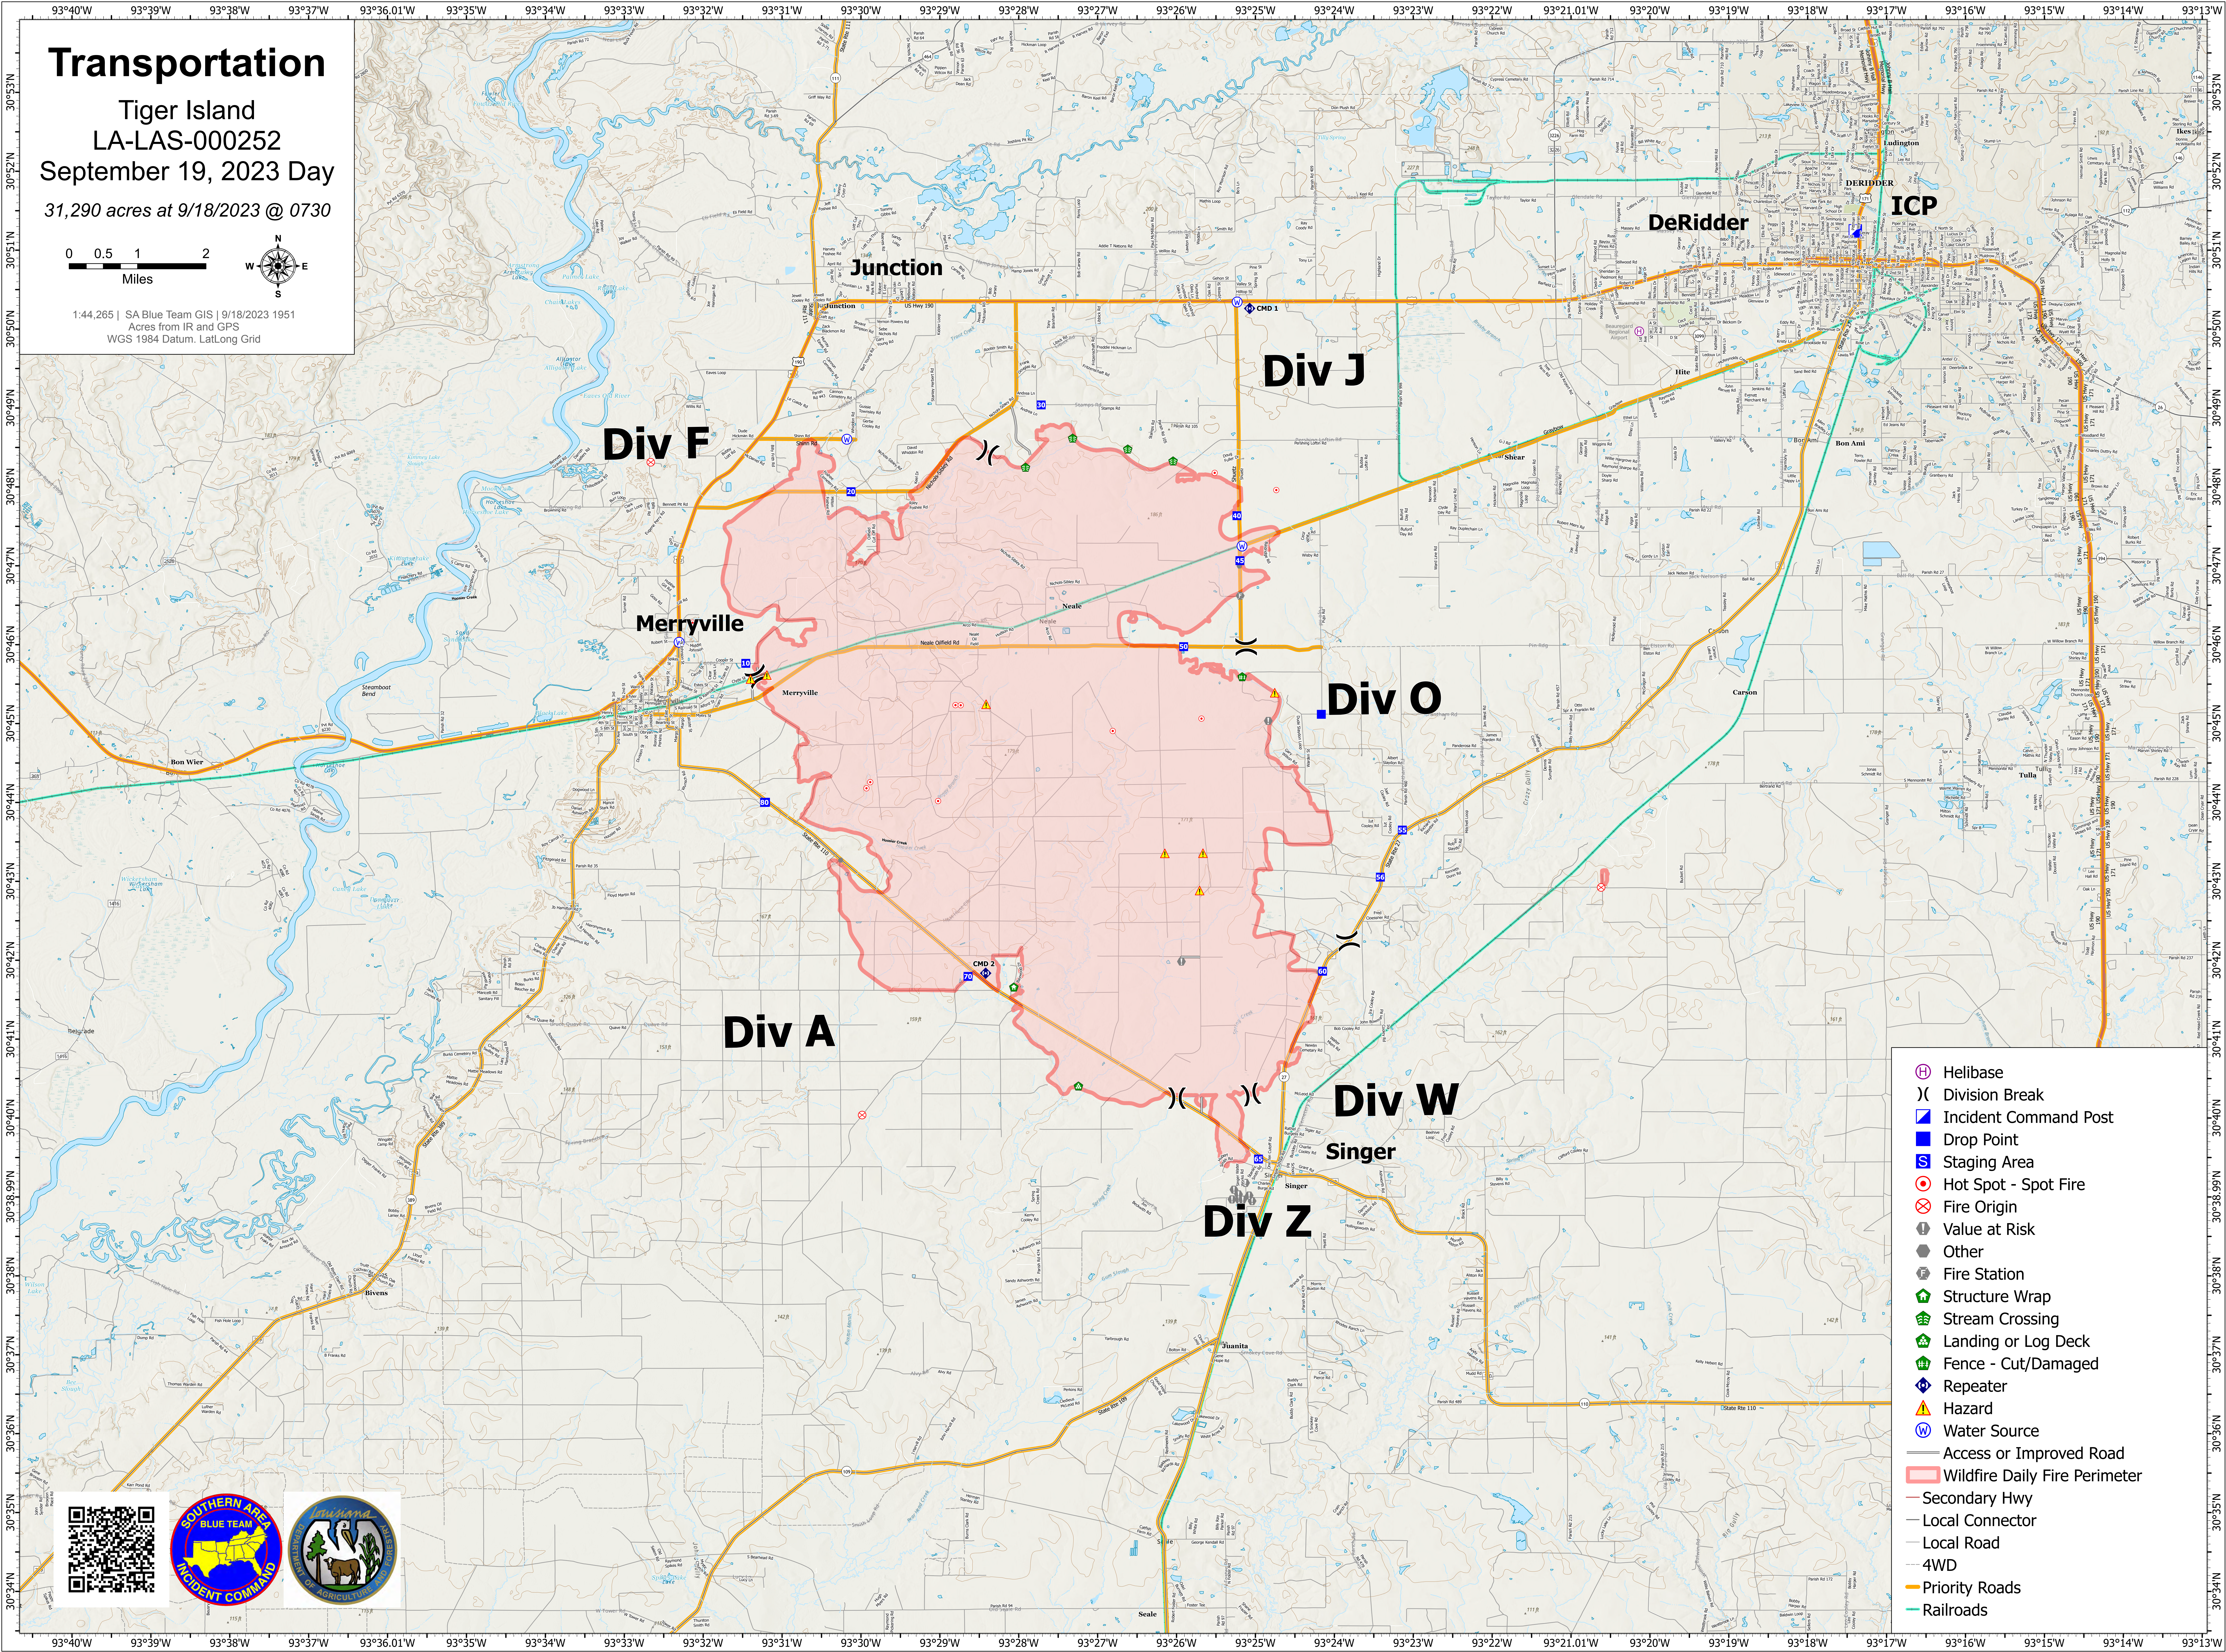

Transportation

Tiger Island
LA-LAS-000252
September 19, 2023 Day
31,290 acres at 9/18/2023 @ 0730

1:44,265 | SA Blue Team GIS | 9/18/2023 1951
Acres from IR and GPS
WGS 1984 Datum, Lat/Long Grid

- ⊕ Helibase
-) Division Break
- ▣ Incident Command Post
- Drop Point
- Ⓜ Staging Area
- ⊙ Hot Spot - Spot Fire
- ⊗ Fire Origin
- ⊙ Value at Risk
- ⊙ Other
- ⊙ Fire Station
- ⊙ Structure Wrap
- ⊙ Stream Crossing
- ⊙ Landing or Log Deck
- ⊙ Fence - Cut/Damaged
- ⊙ Repeater
- ⚠ Hazard
- ⊙ Water Source
- ⊙ Access or Improved Road
- ▭ Wildfire Daily Fire Perimeter
- Secondary Hwy
- Local Connector
- Local Road
- 4WD
- Priority Roads
- Railroads