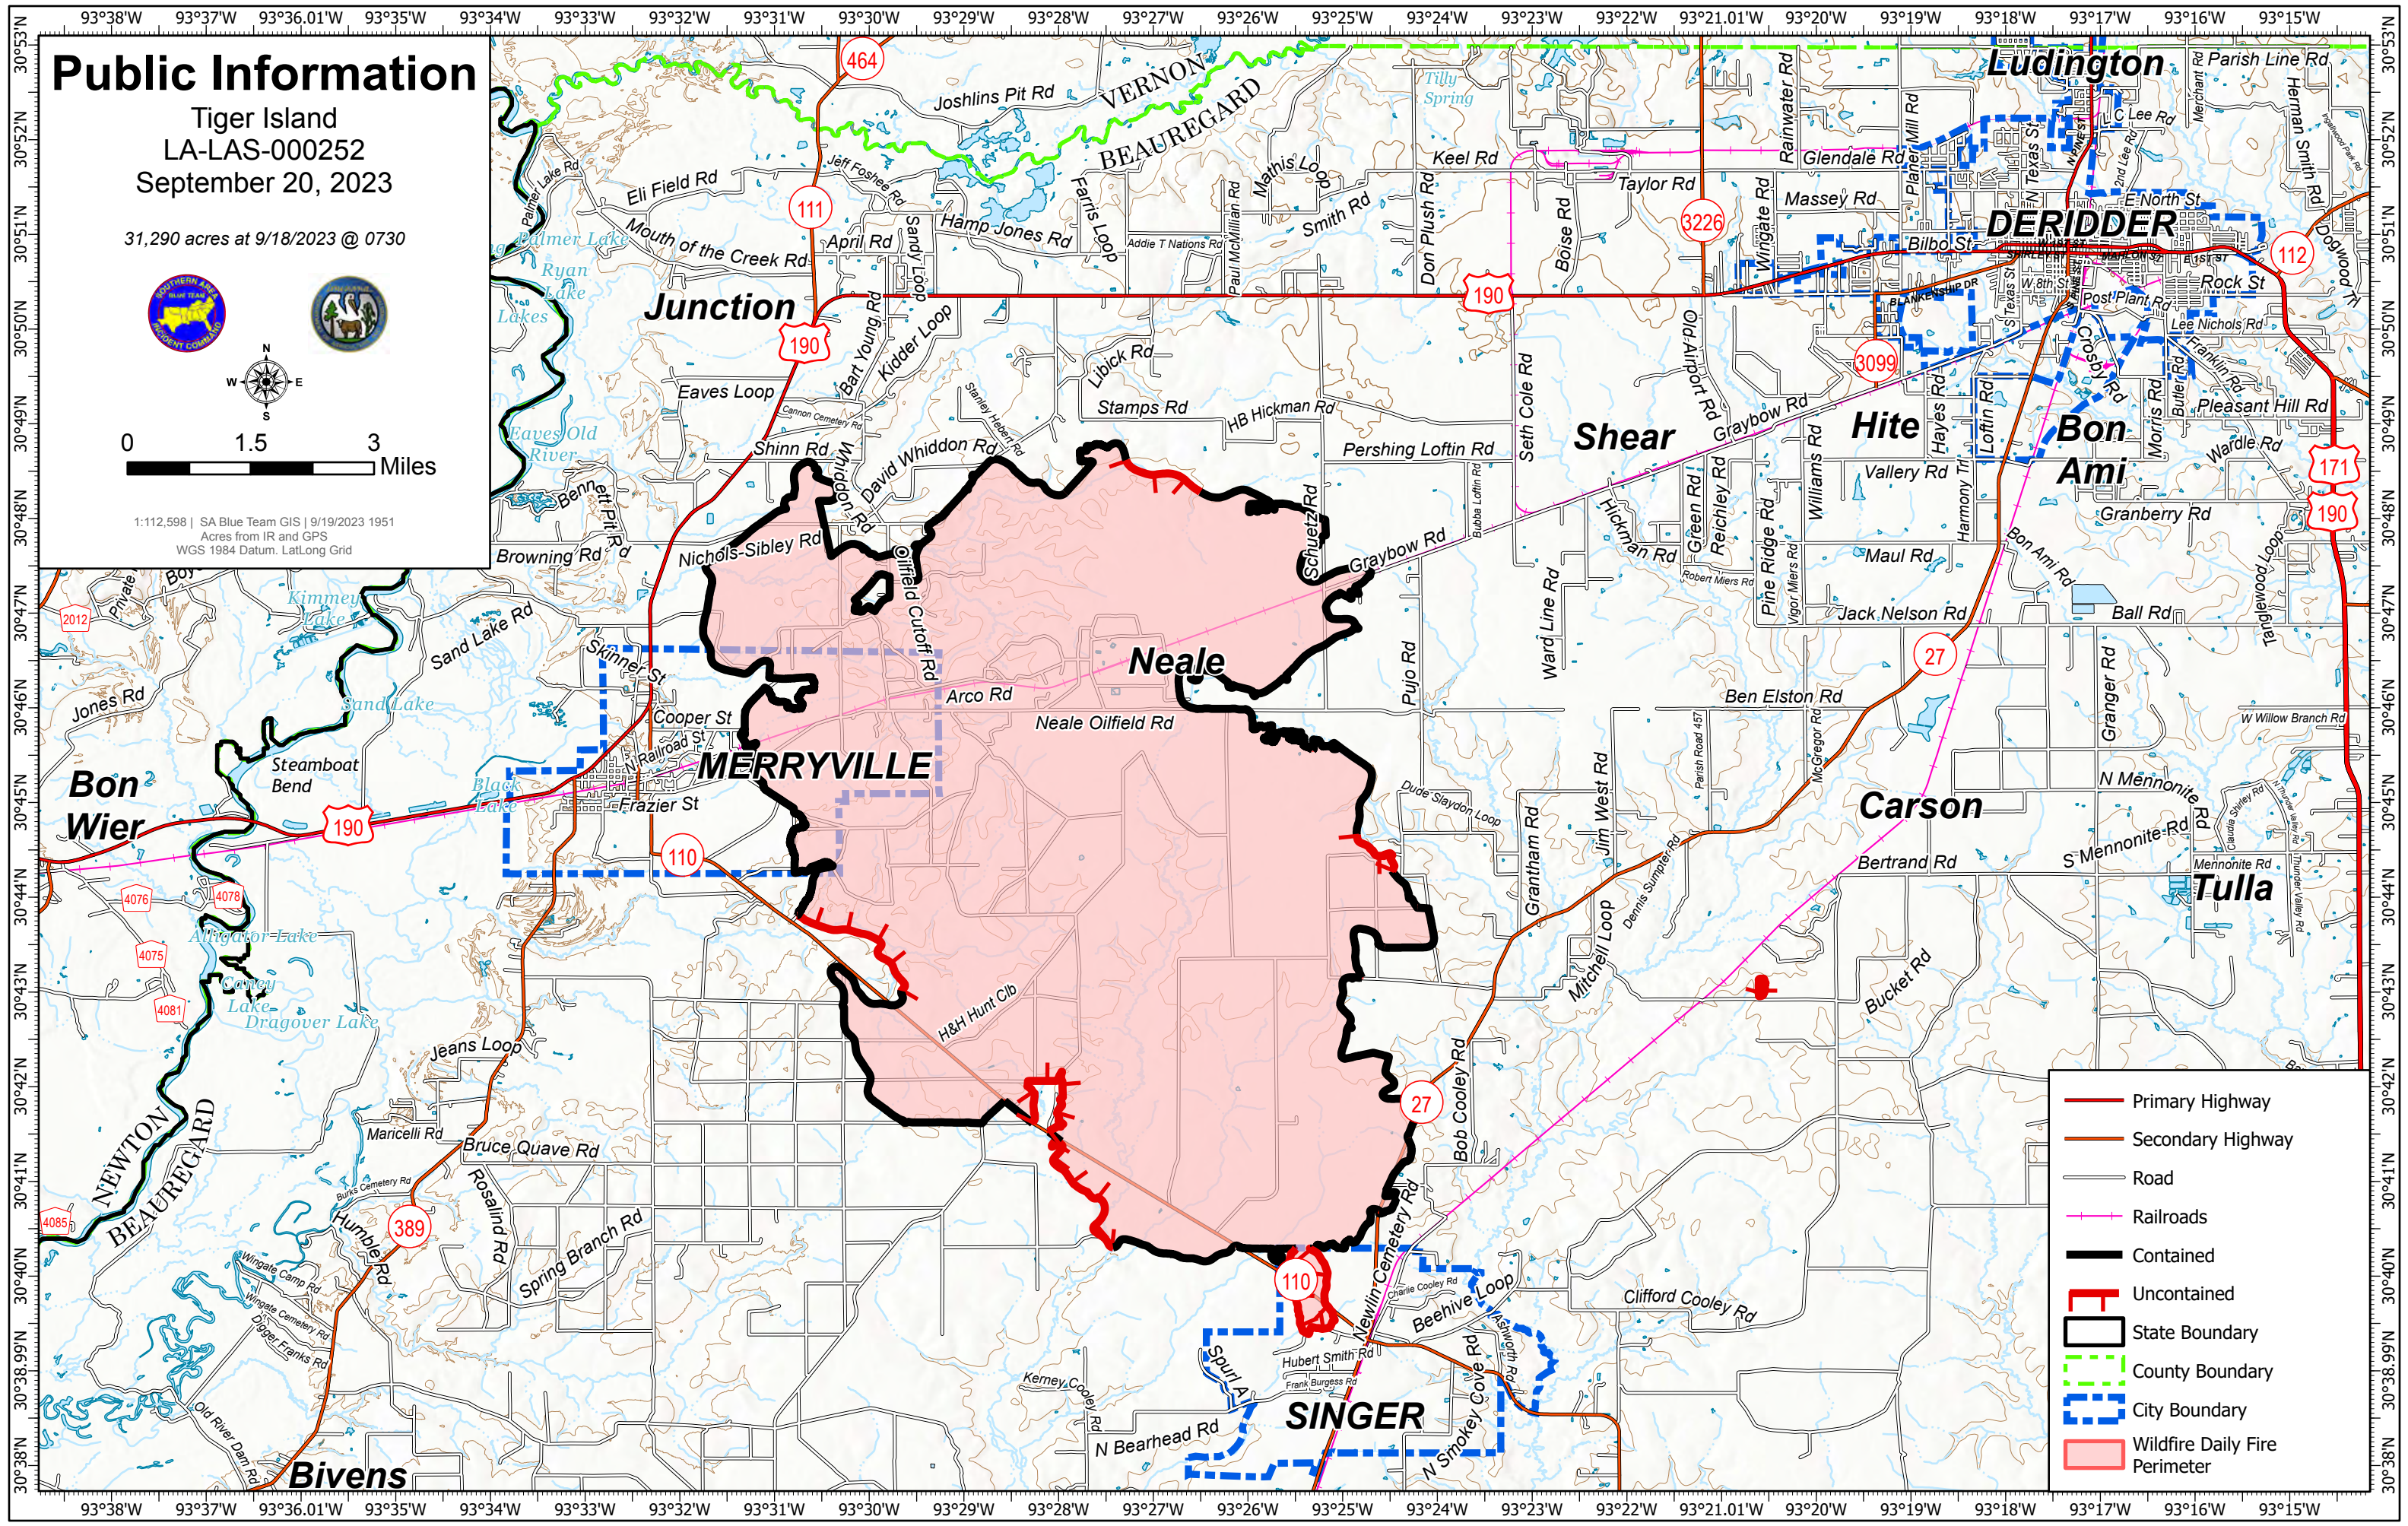

Public Information

Tiger Island
LA-LAS-000252
September 20, 2023

31,290 acres at 9/18/2023 @ 0730

0 1.5 3 Miles

1:112,598 | SA Blue Team GIS | 9/19/2023 1951
Acres from IR and GPS
WGS 1984 Datum, Lat/Long Grid

- Primary Highway
- Secondary Highway
- Road
- Railroads
- Contained
- Uncontained
- State Boundary
- County Boundary
- City Boundary
- Wildfire Daily Fire Perimeter