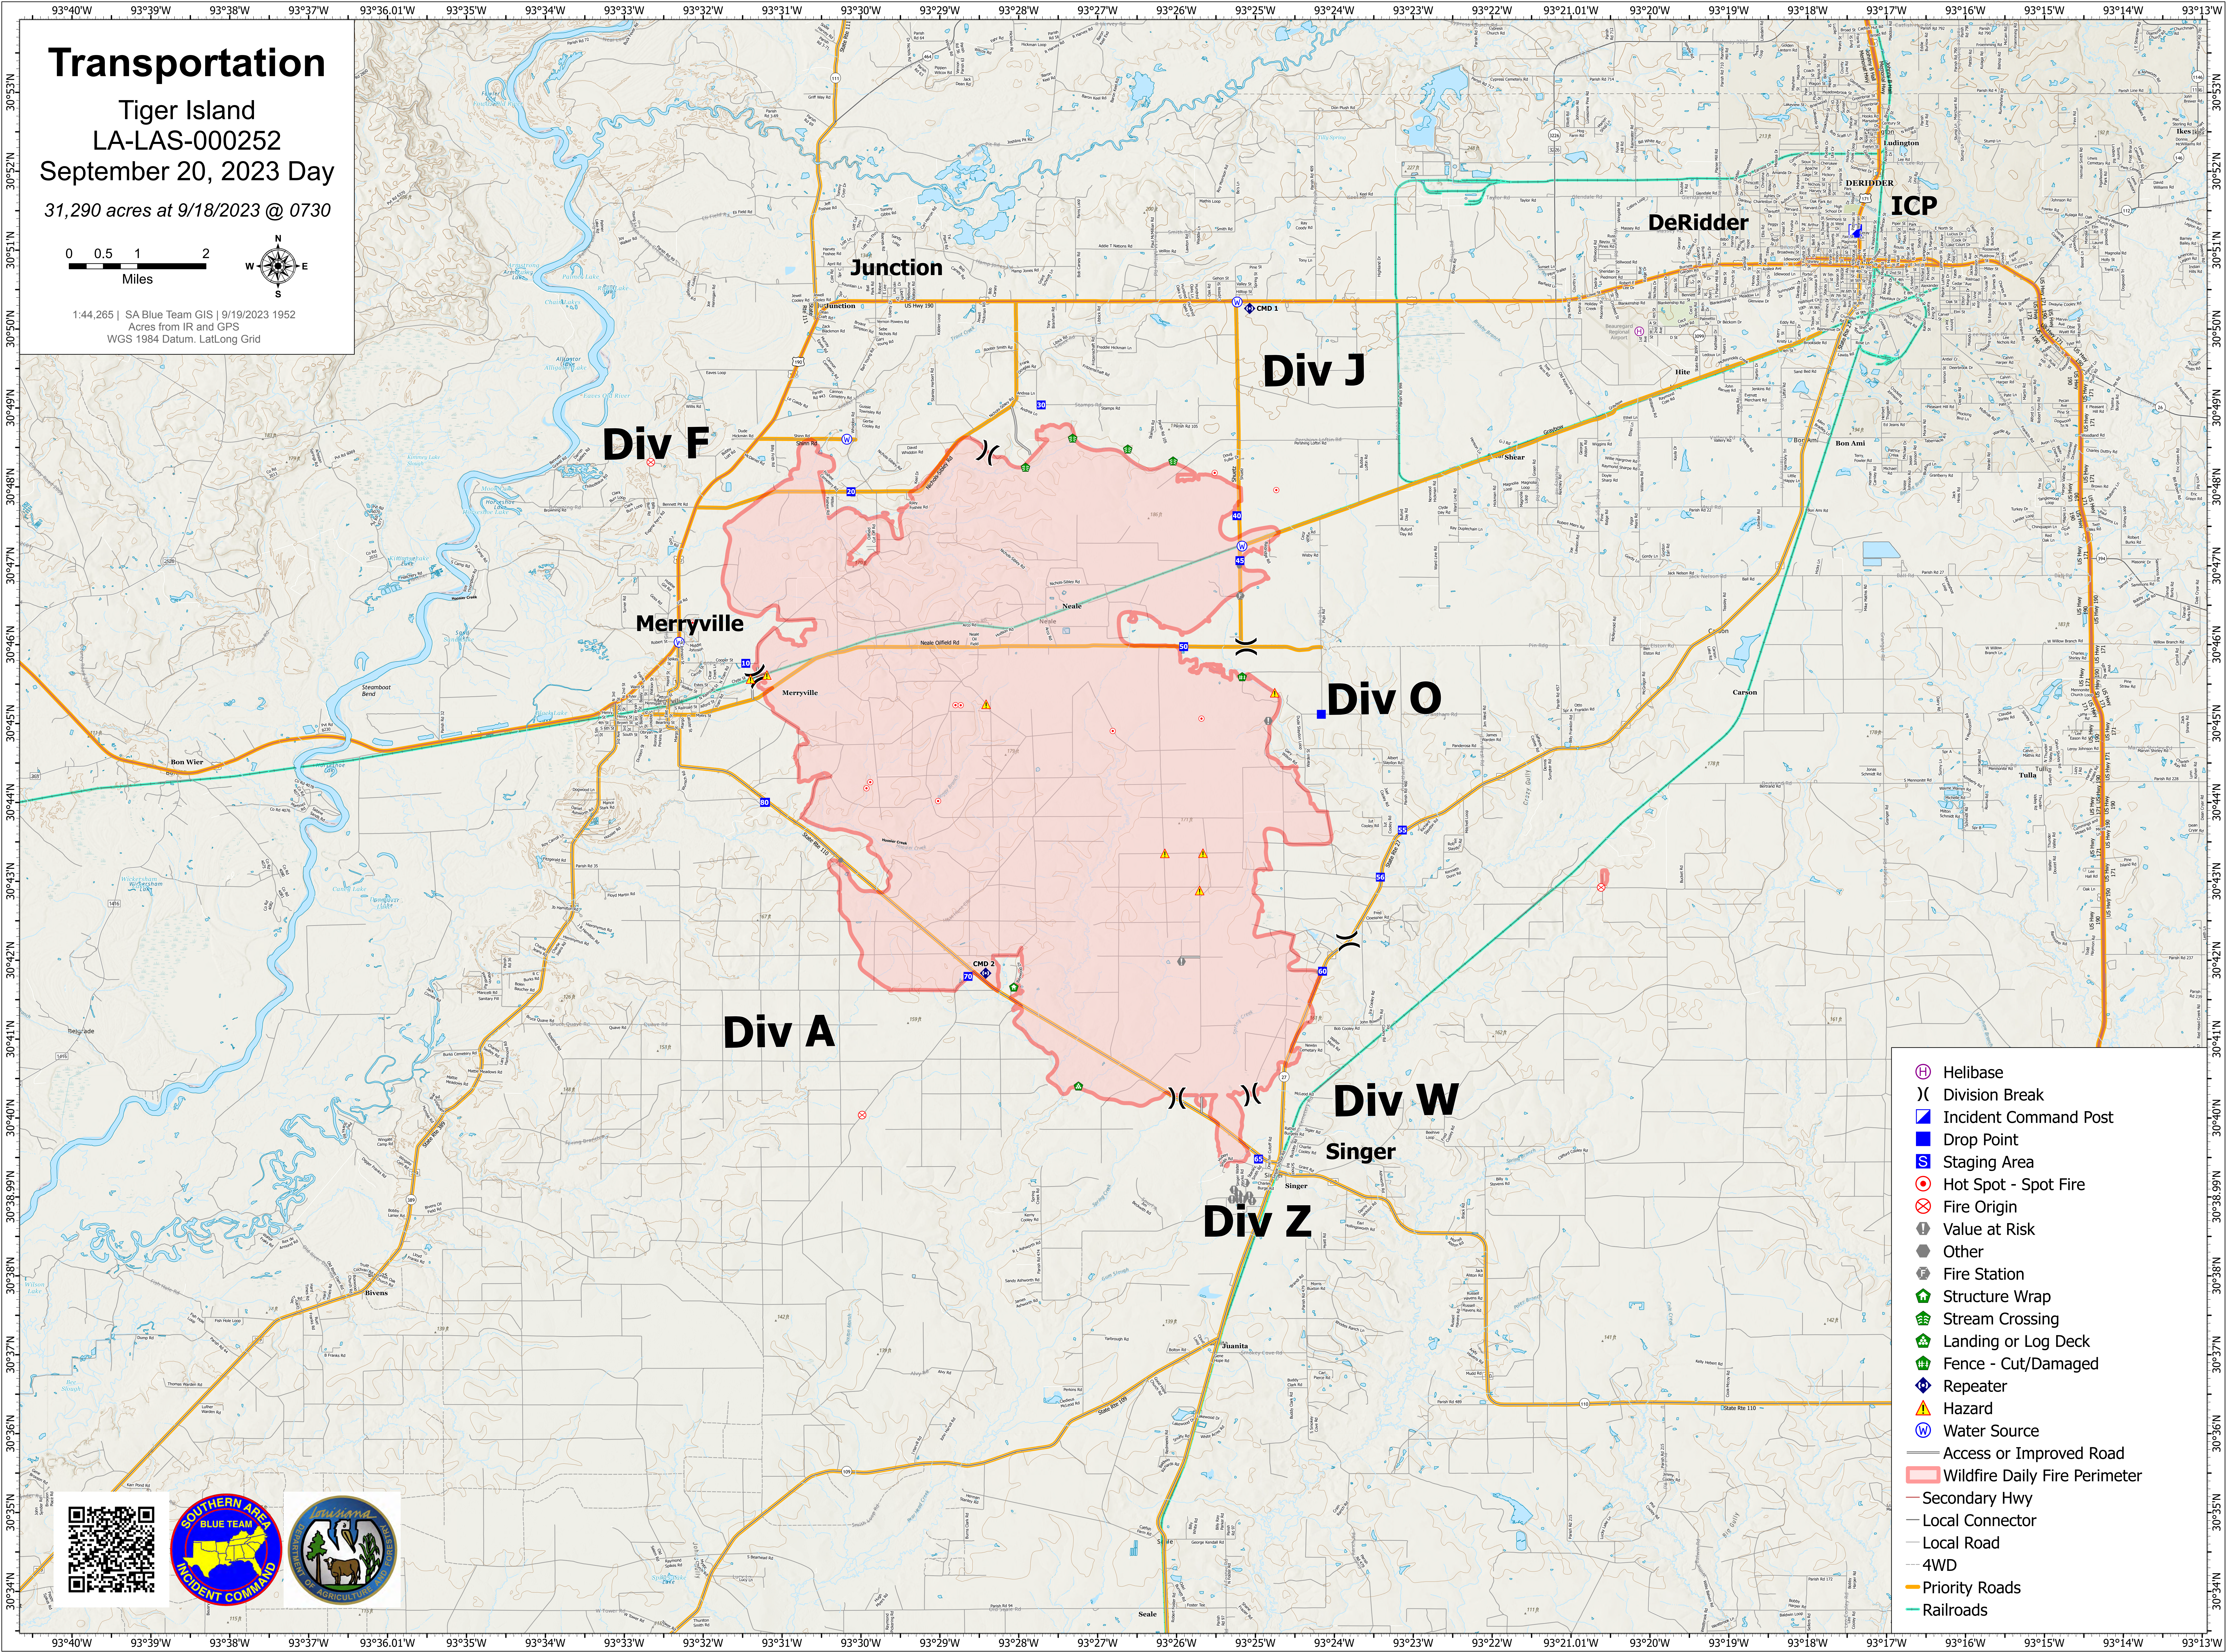

Transportation

Tiger Island
LA-LAS-000252
September 20, 2023 Day
31,290 acres at 9/18/2023 @ 0730

1:44,265 | SA Blue Team GIS | 9/19/2023 1952
Acres from IR and GPS
WGS 1984 Datum, Lat/Long Grid

- ⊕ Helibase
-) Division Break
- ▣ Incident Command Post
- Drop Point
- Ⓜ Staging Area
- ⊙ Hot Spot - Spot Fire
- ⊗ Fire Origin
- ⊙ Value at Risk
- ⊙ Other
- ⊙ Fire Station
- ⊙ Structure Wrap
- ⊙ Stream Crossing
- ⊙ Landing or Log Deck
- ⊙ Fence - Cut/Damaged
- ⊙ Repeater
- ⚠ Hazard
- ⊙ Water Source
- ⊙ Access or Improved Road
- ▭ Wildfire Daily Fire Perimeter
- Secondary Hwy
- Local Connector
- Local Road
- 4WD
- Priority Roads
- Railroads