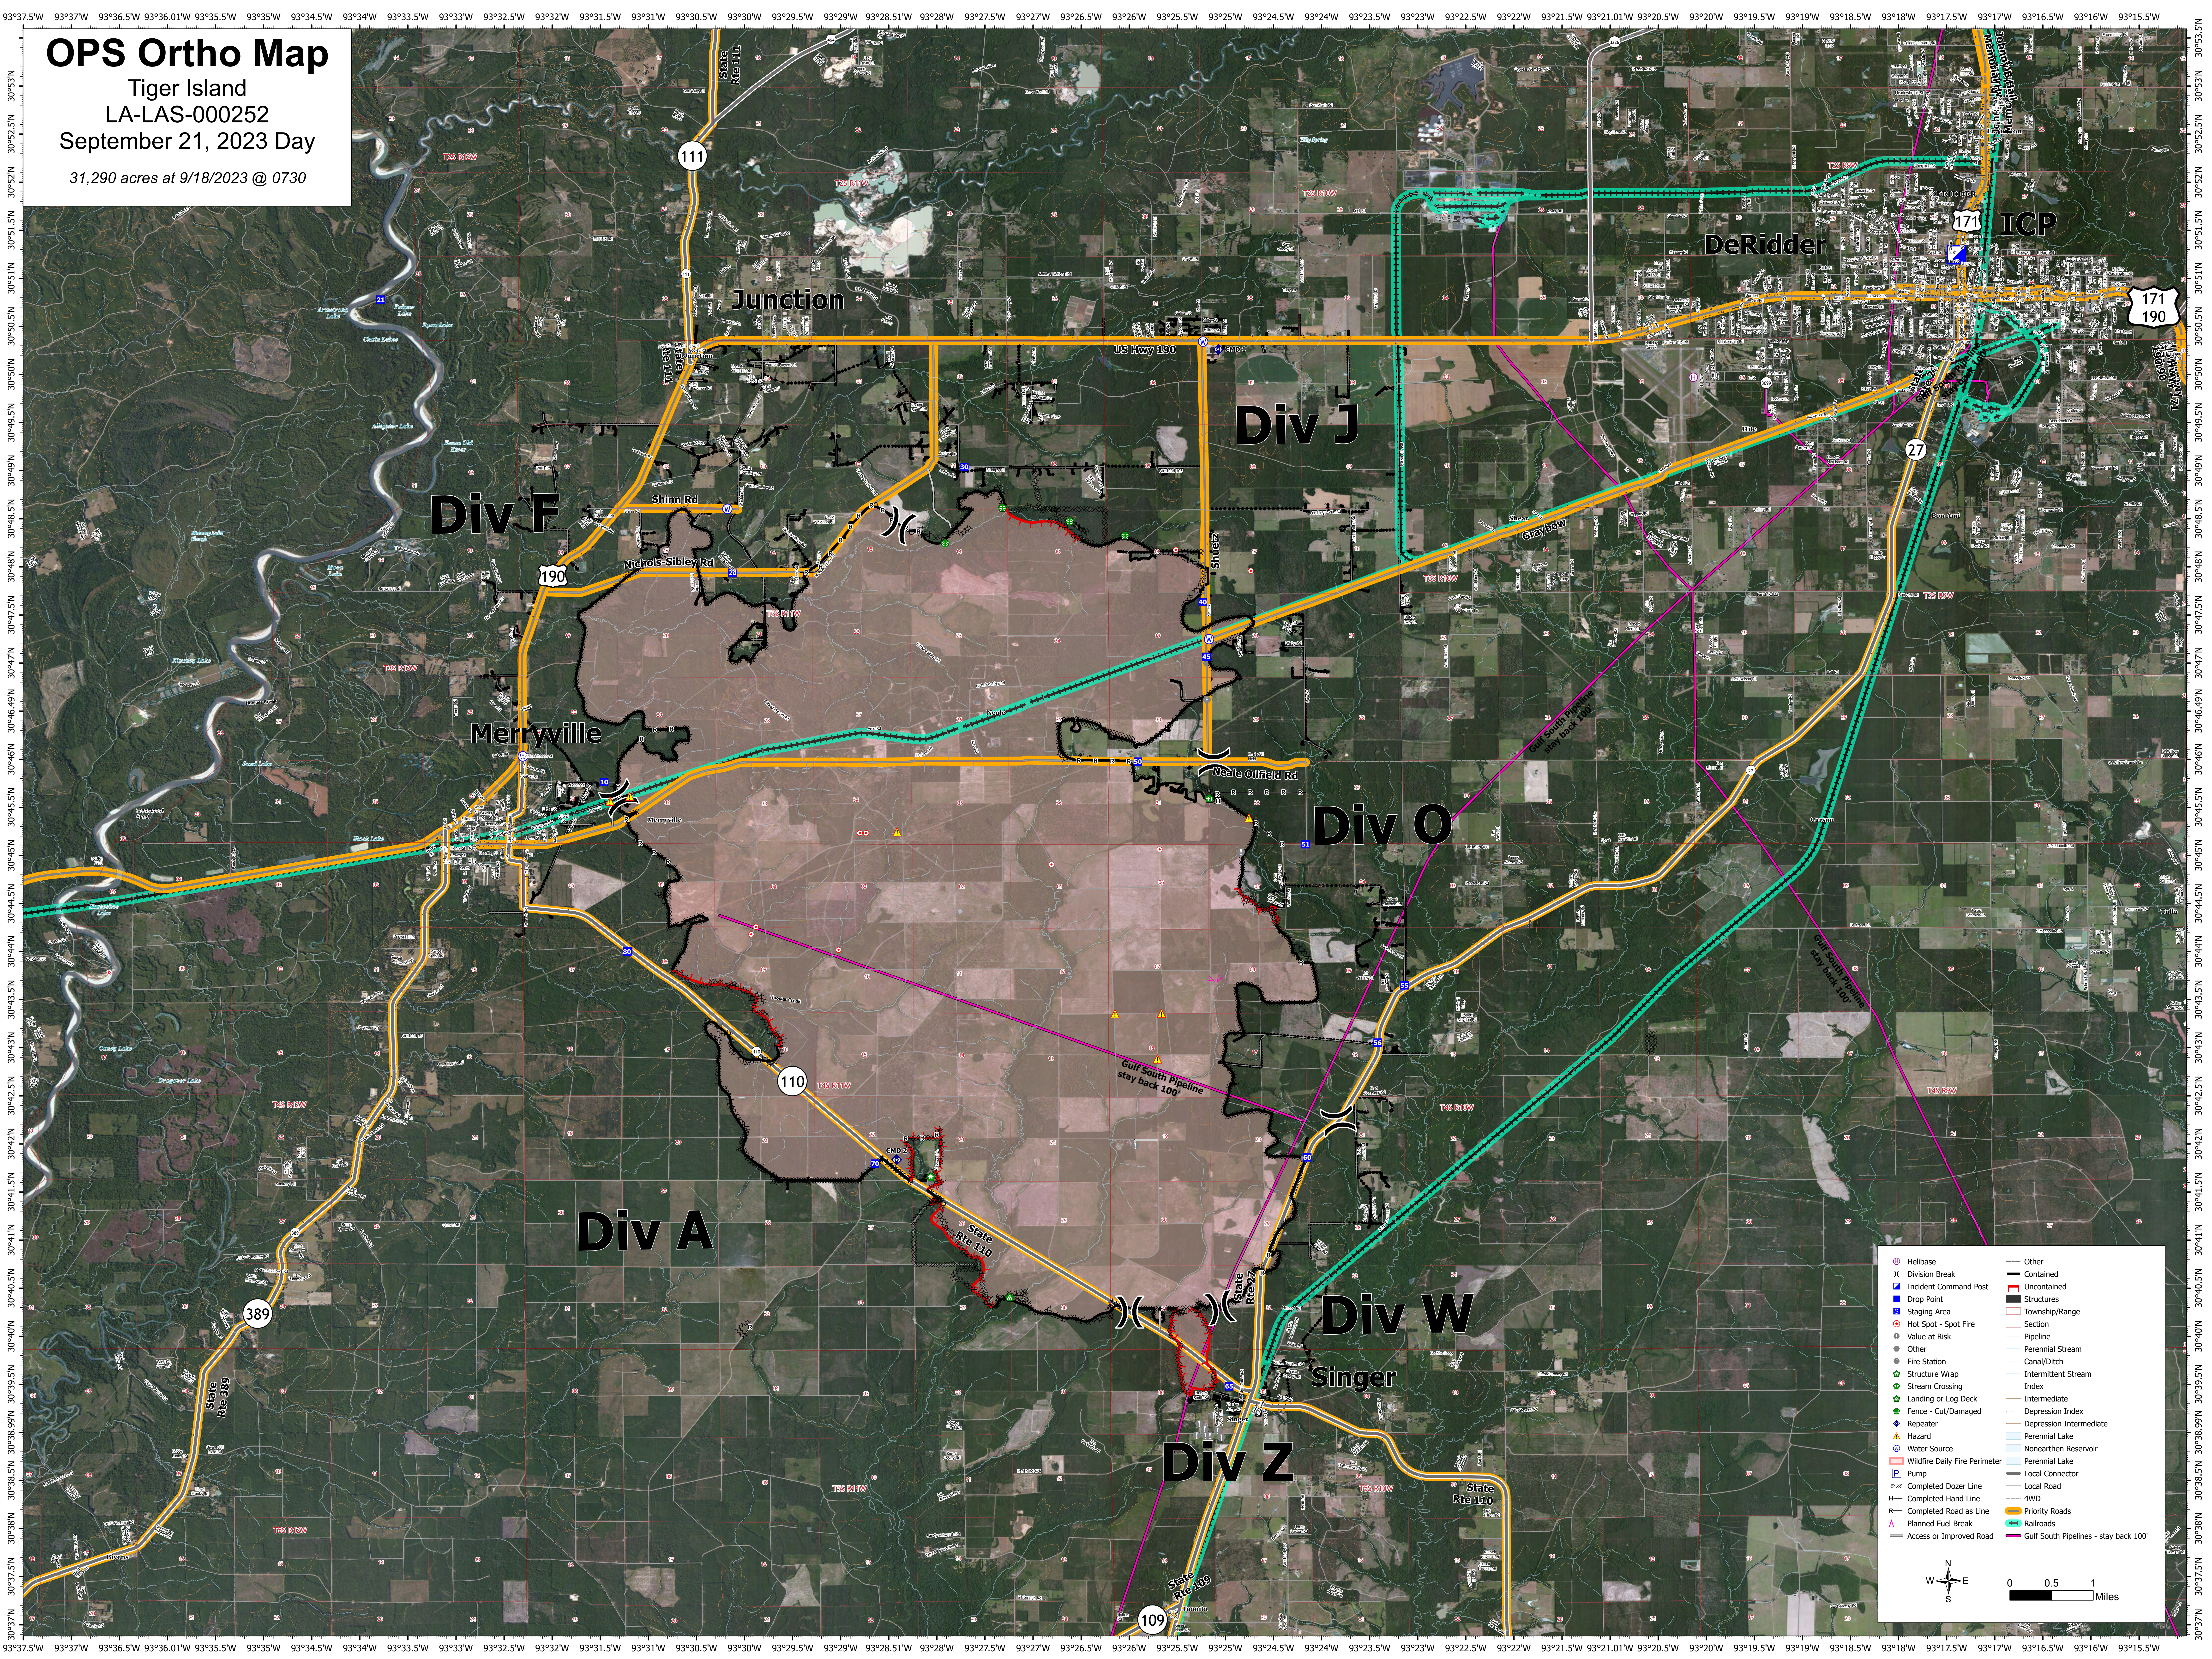

OPS Ortho Map

Tiger Island
LA-LAS-000252
September 21, 2023 Day
31,290 acres at 9/18/2023 @ 0730

⊙ Helibase	--- Other
X Division Break	▬ Contained
▬ Incident Command Post	▬ Uncontained
▬ Drop Point	▬ Structures
▬ Staging Area	▬ Township/Range
⊙ Hot Spot - Spot Fire	▬ Section
⊙ Value at Risk	▬ Pipeline
⊙ Other	▬ Perennial Stream
⊙ Fire Station	▬ Canal/Ditch
⊙ Structure Wrap	▬ Intermittent Stream
⊙ Stream Crossing	▬ Index
⊙ Landing or Log Deck	▬ Intermediate
⊙ Fence - Cut/Damaged	▬ Depression Index
⊙ Repeater	▬ Depression Intermediate
⊙ Hazard	▬ Perennial Lake
⊙ Water Source	▬ Nonearthen Reservoir
▬ Wildfire Daily Fire Perimeter	▬ Perennial Lake
▬ Pump	▬ Local Connector
▬ Completed Dozer Line	▬ Local Road
▬ Completed Hand Line	▬ 4WD
▬ Completed Road as Line	▬ Priority Roads
▬ Planned Fuel Break	▬ Railroads
▬ Access or Improved Road	▬ Gulf South Pipelines - stay back 100'

0 0.5 1 Miles