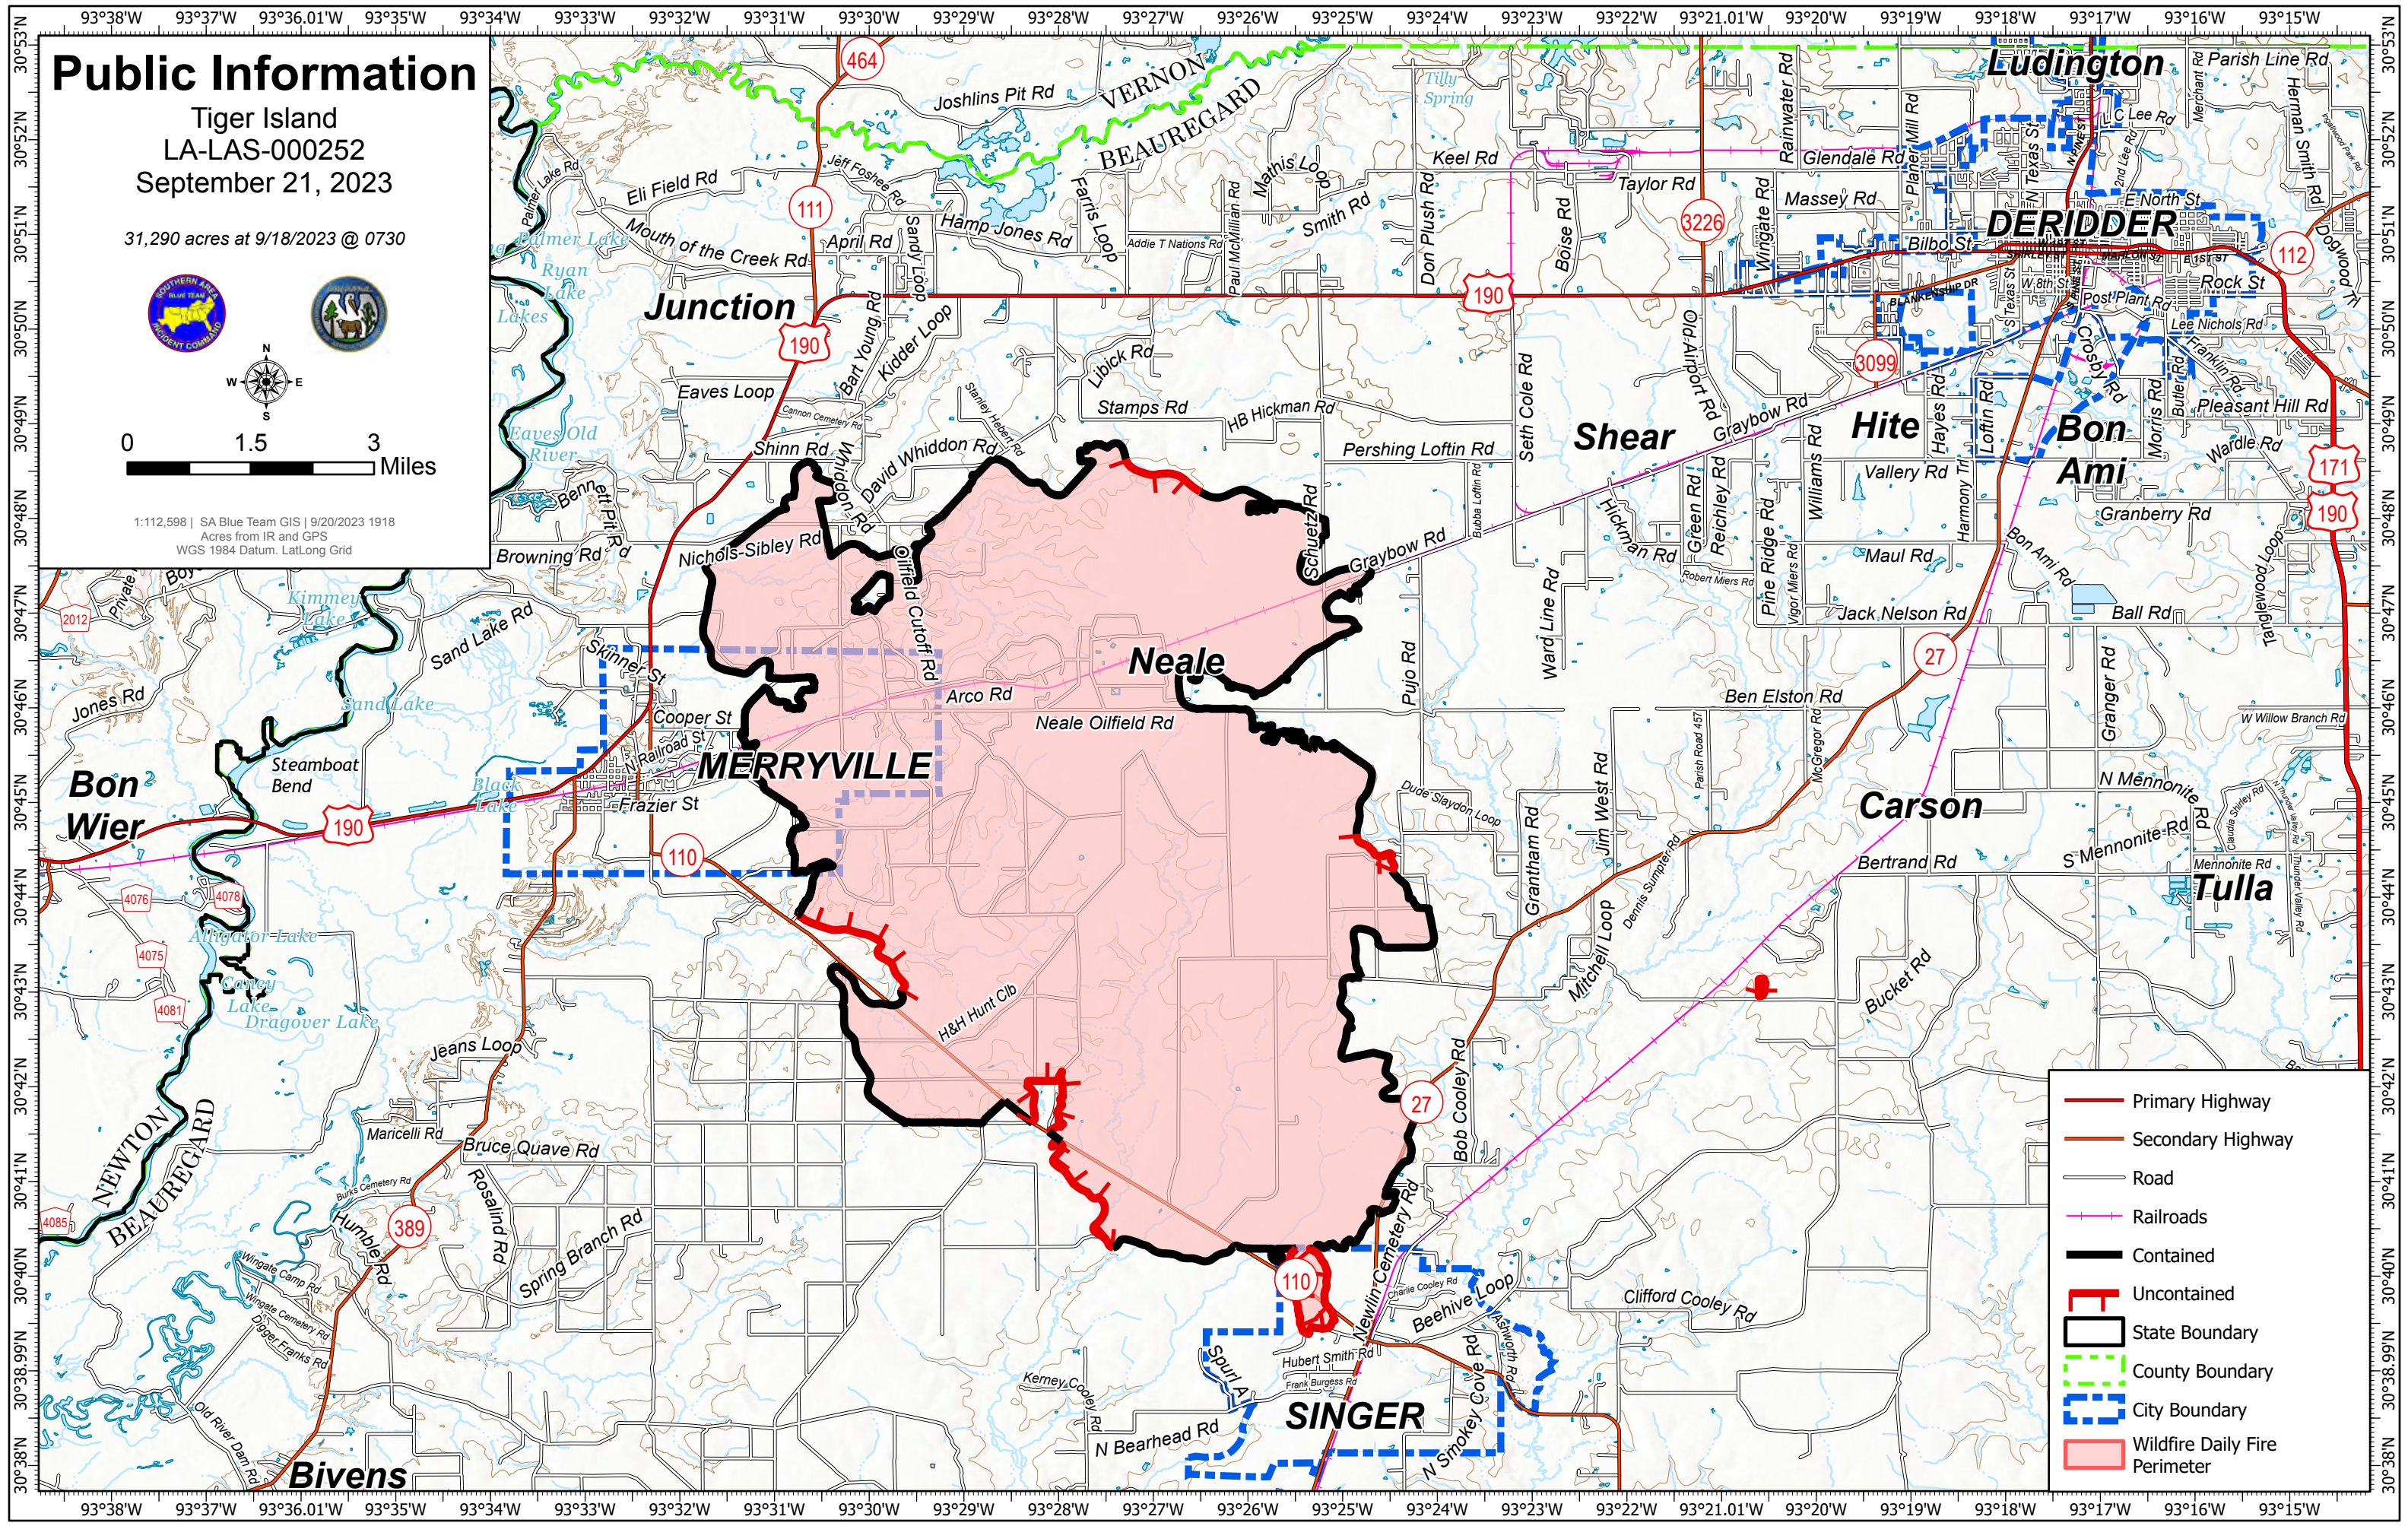

Public Information

Tiger Island
LA-LAS-000252
September 21, 2023

31,290 acres at 9/18/2023 @ 0730

0 1.5 3 Miles

1:112,598 | SA Blue Team GIS | 9/20/2023 1918
Acres from IR and GPS
WGS 1984 Datum, Lat/Long Grid

- Primary Highway
- Secondary Highway
- Road
- Railroads
- Contained
- Uncontained
- State Boundary
- County Boundary
- City Boundary
- Wildfire Daily Fire Perimeter