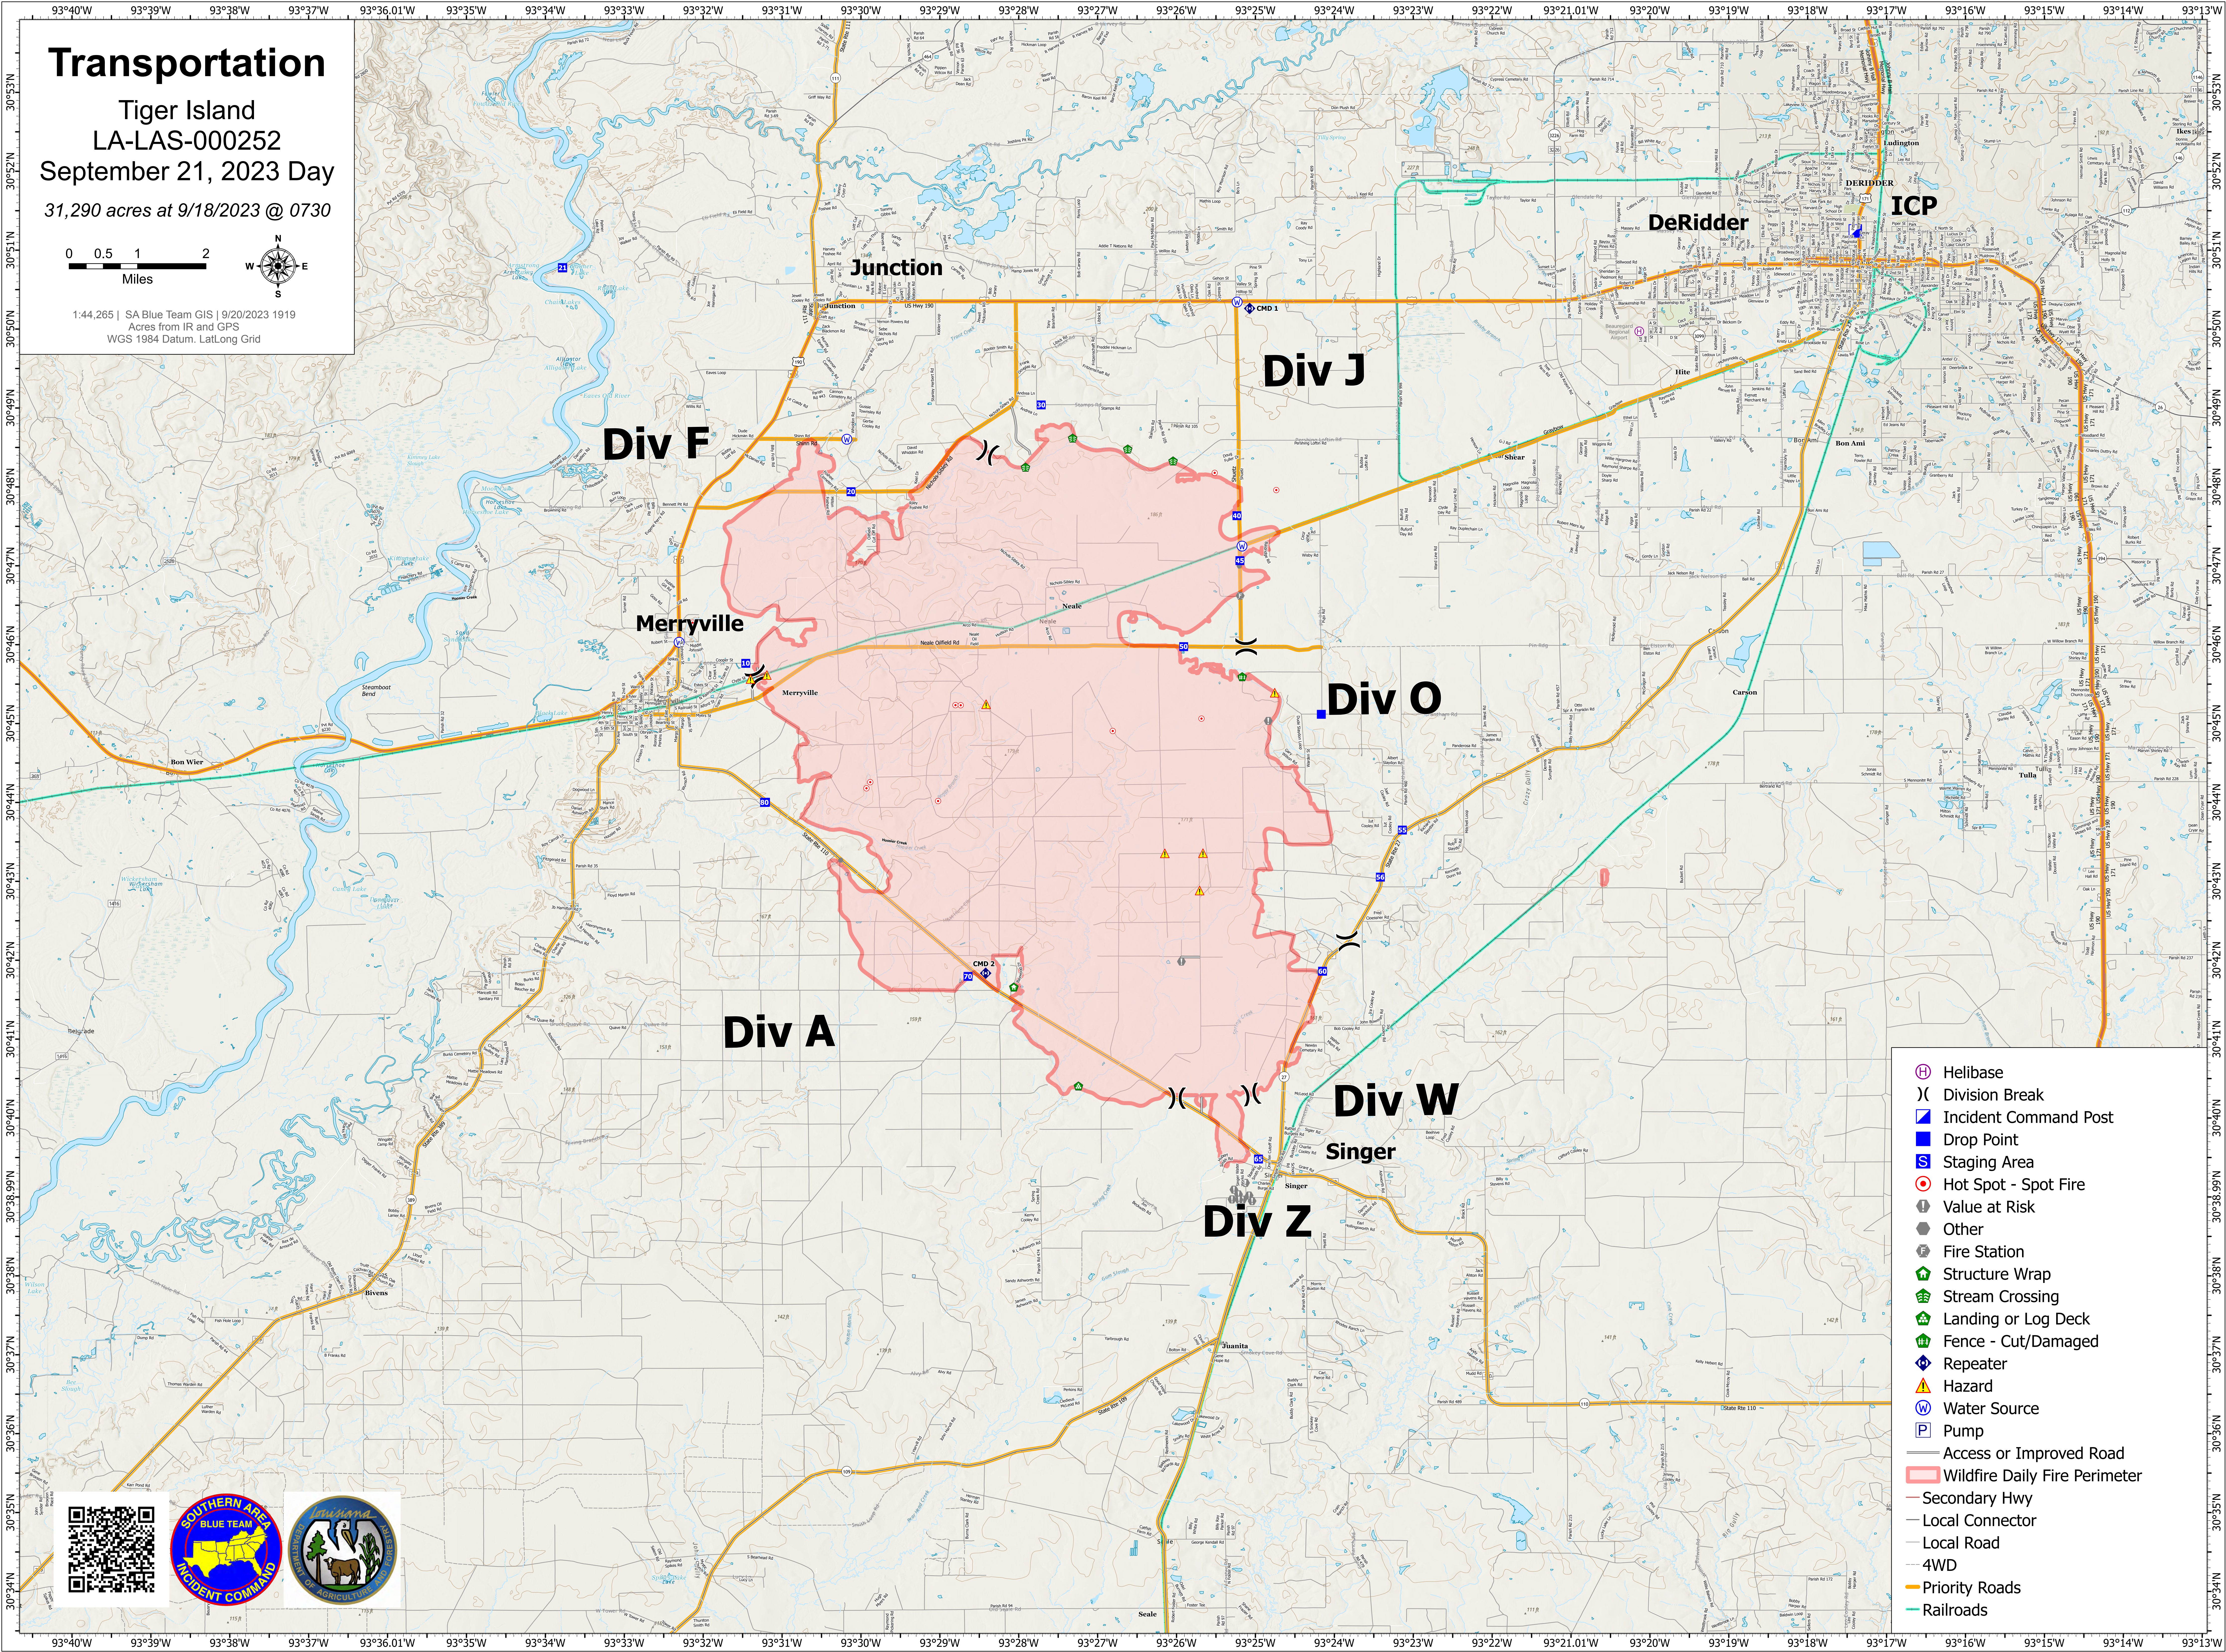

Transportation

Tiger Island
LA-LAS-000252
September 21, 2023 Day
31,290 acres at 9/18/2023 @ 0730

1:44,265 | SA Blue Team GIS | 9/20/2023 1919
Acres from IR and GPS
WGS 1984 Datum, Lat/Long Grid

- ⊕ Helibase
-) Division Break
- ▣ Incident Command Post
- Drop Point
- Ⓢ Staging Area
- Hot Spot - Spot Fire
- ⊖ Value at Risk
- Other
- 🚒 Fire Station
- 🛡️ Structure Wrap
- 🌿 Stream Crossing
- 🌿 Landing or Log Deck
- 🚧 Fence - Cut/Damaged
- 📶 Repeater
- ⚠️ Hazard
- 📍 Water Source
- 📍 Pump
- Access or Improved Road
- 🔴 Wildfire Daily Fire Perimeter
- Secondary Hwy
- Local Connector
- Local Road
- 4WD
- Priority Roads
- Railroads