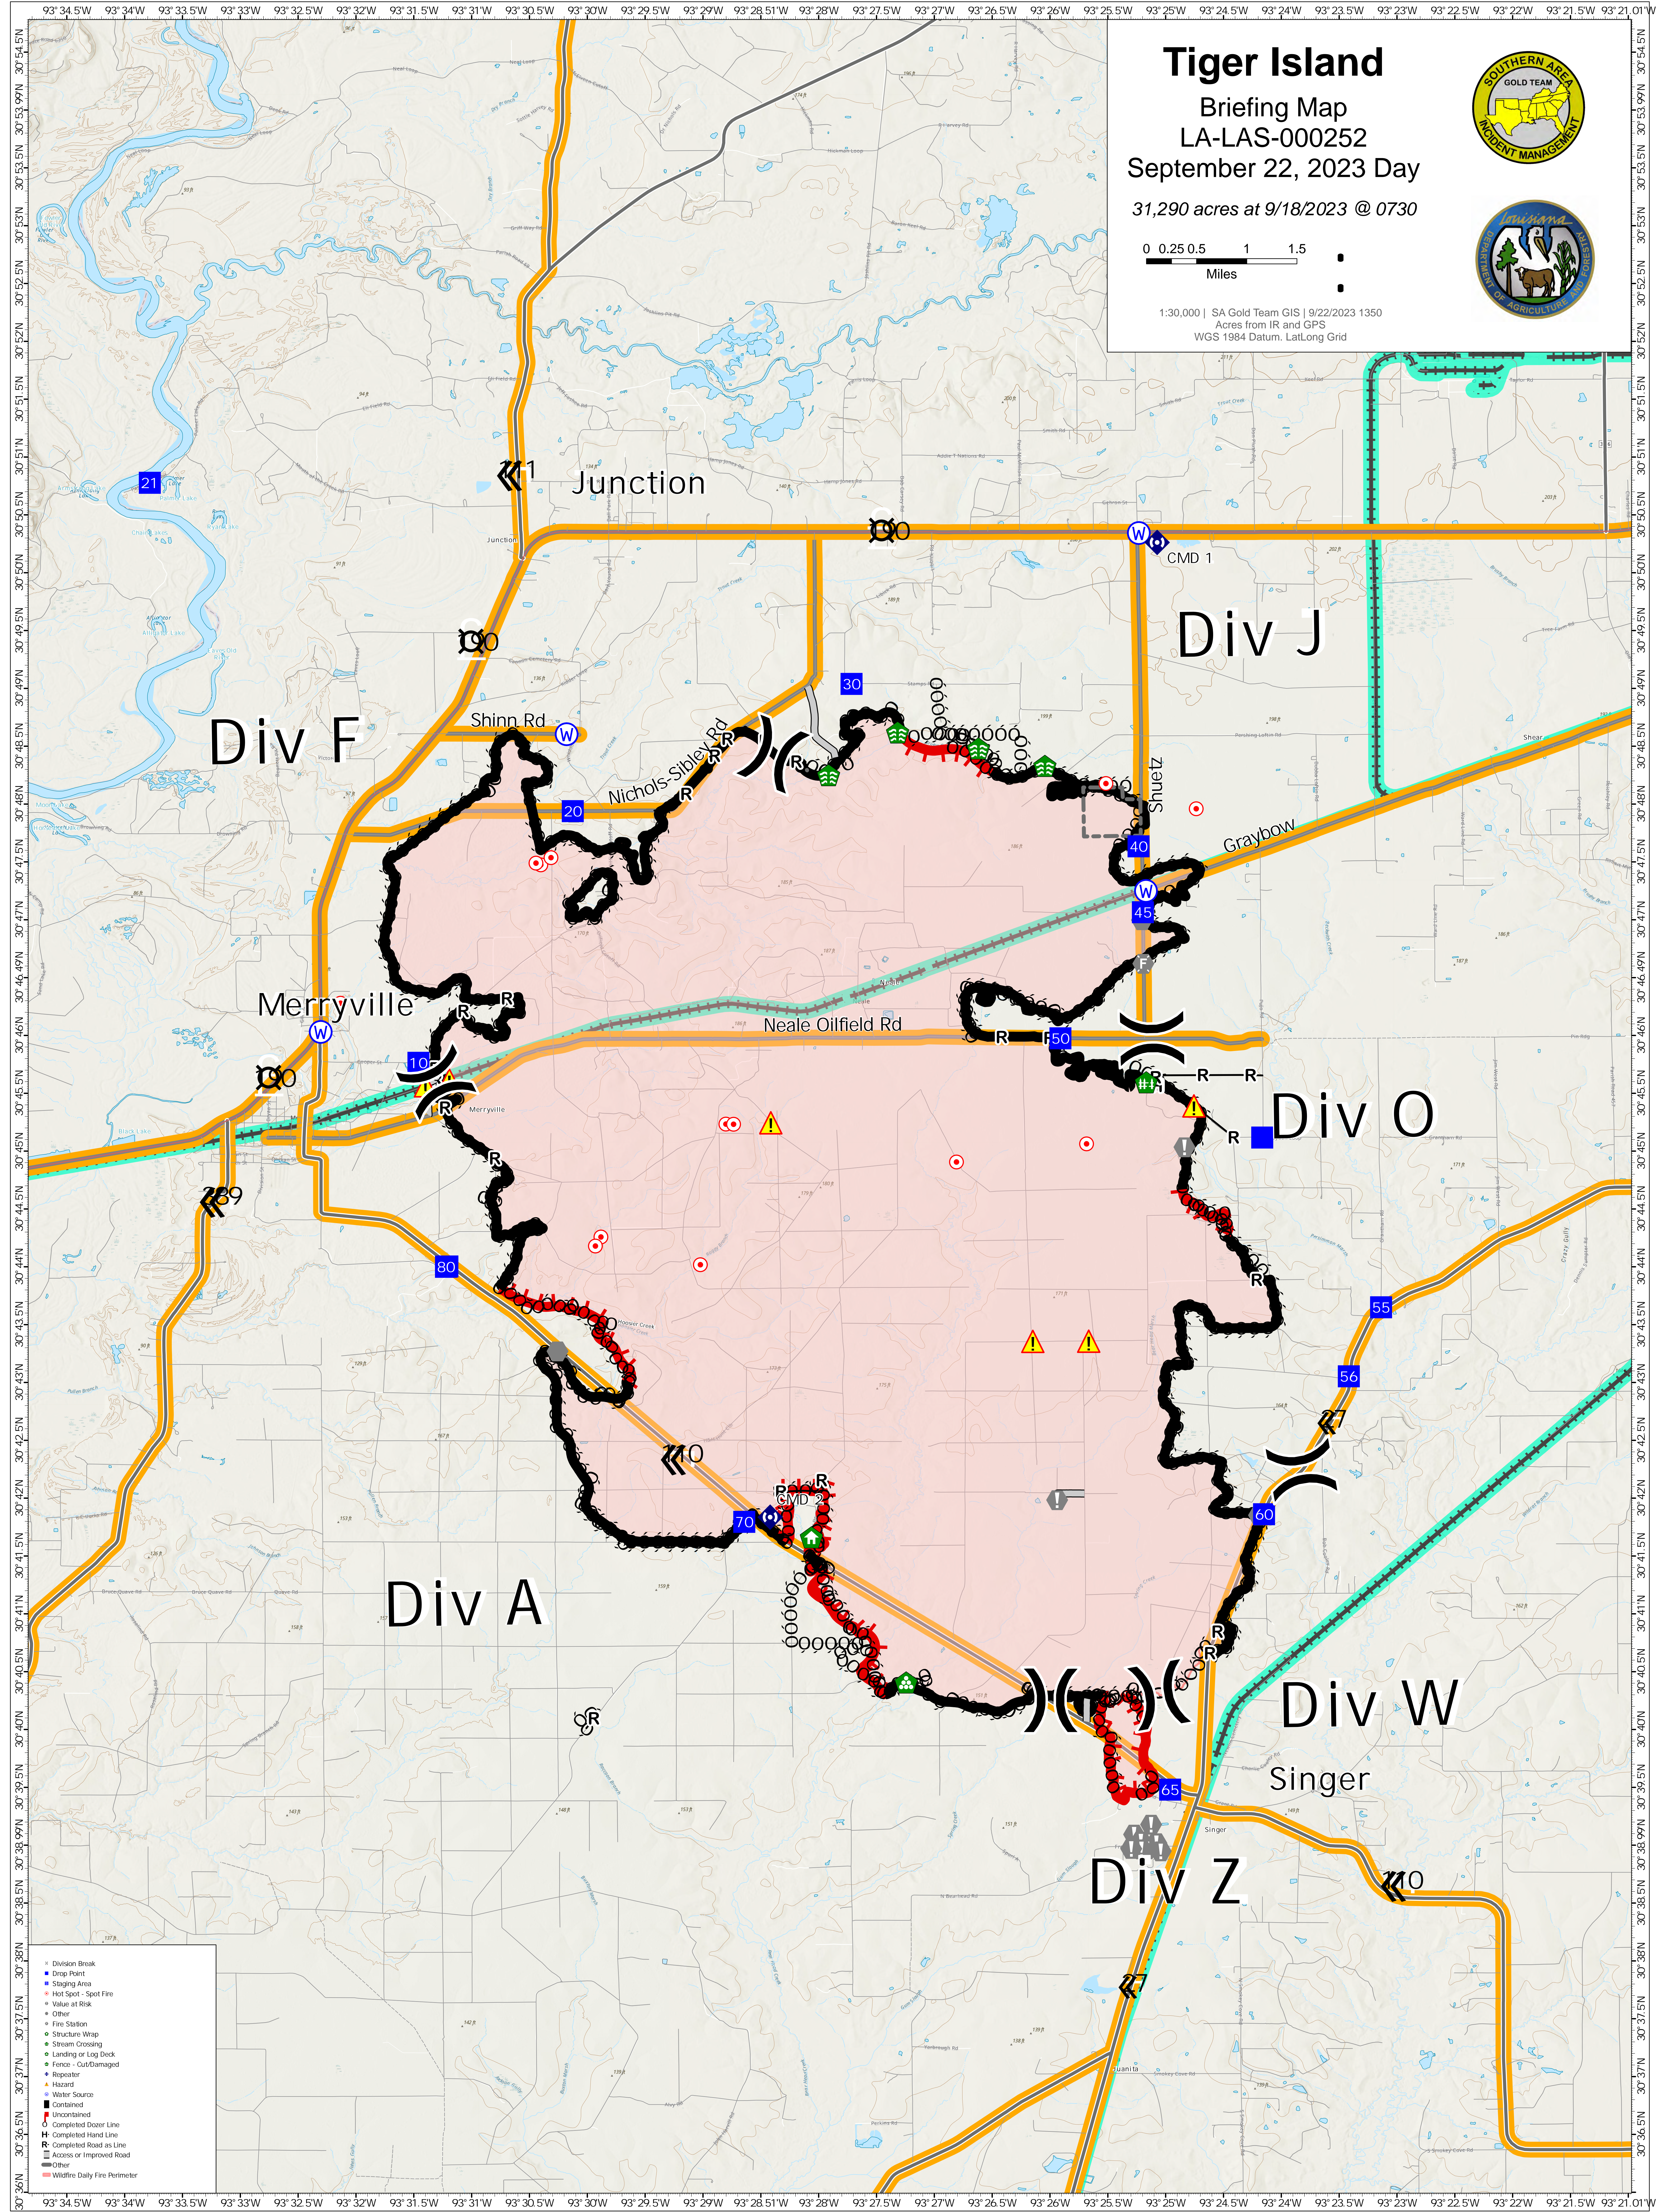

# Tiger Island

Briefing Map  
LA-LAS-000252  
September 22, 2023 Day

31,290 acres at 9/18/2023 @ 0730

1:30,000 | SA Gold Team GIS | 9/22/2023 1350  
Acres from IR and GPS  
WGS 1984 Datum, Lat/Long Grid

- Division Break
- Drop Point
- Staging Area
- Hot Spot - Spot Fire
- Value at Risk
- Other
- Fire Station
- Structure Wrap
- Stream Crossing
- Landing or Log Deck
- Fence - Cut/Damaged
- Repeater
- Hazard
- Water Source
- Contained
- Uncontained
- Completed Dozer Line
- Completed Hand Line
- Completed Road as Line
- Access or Improved Road
- Other
- Wildfire Daily Fire Perimeter