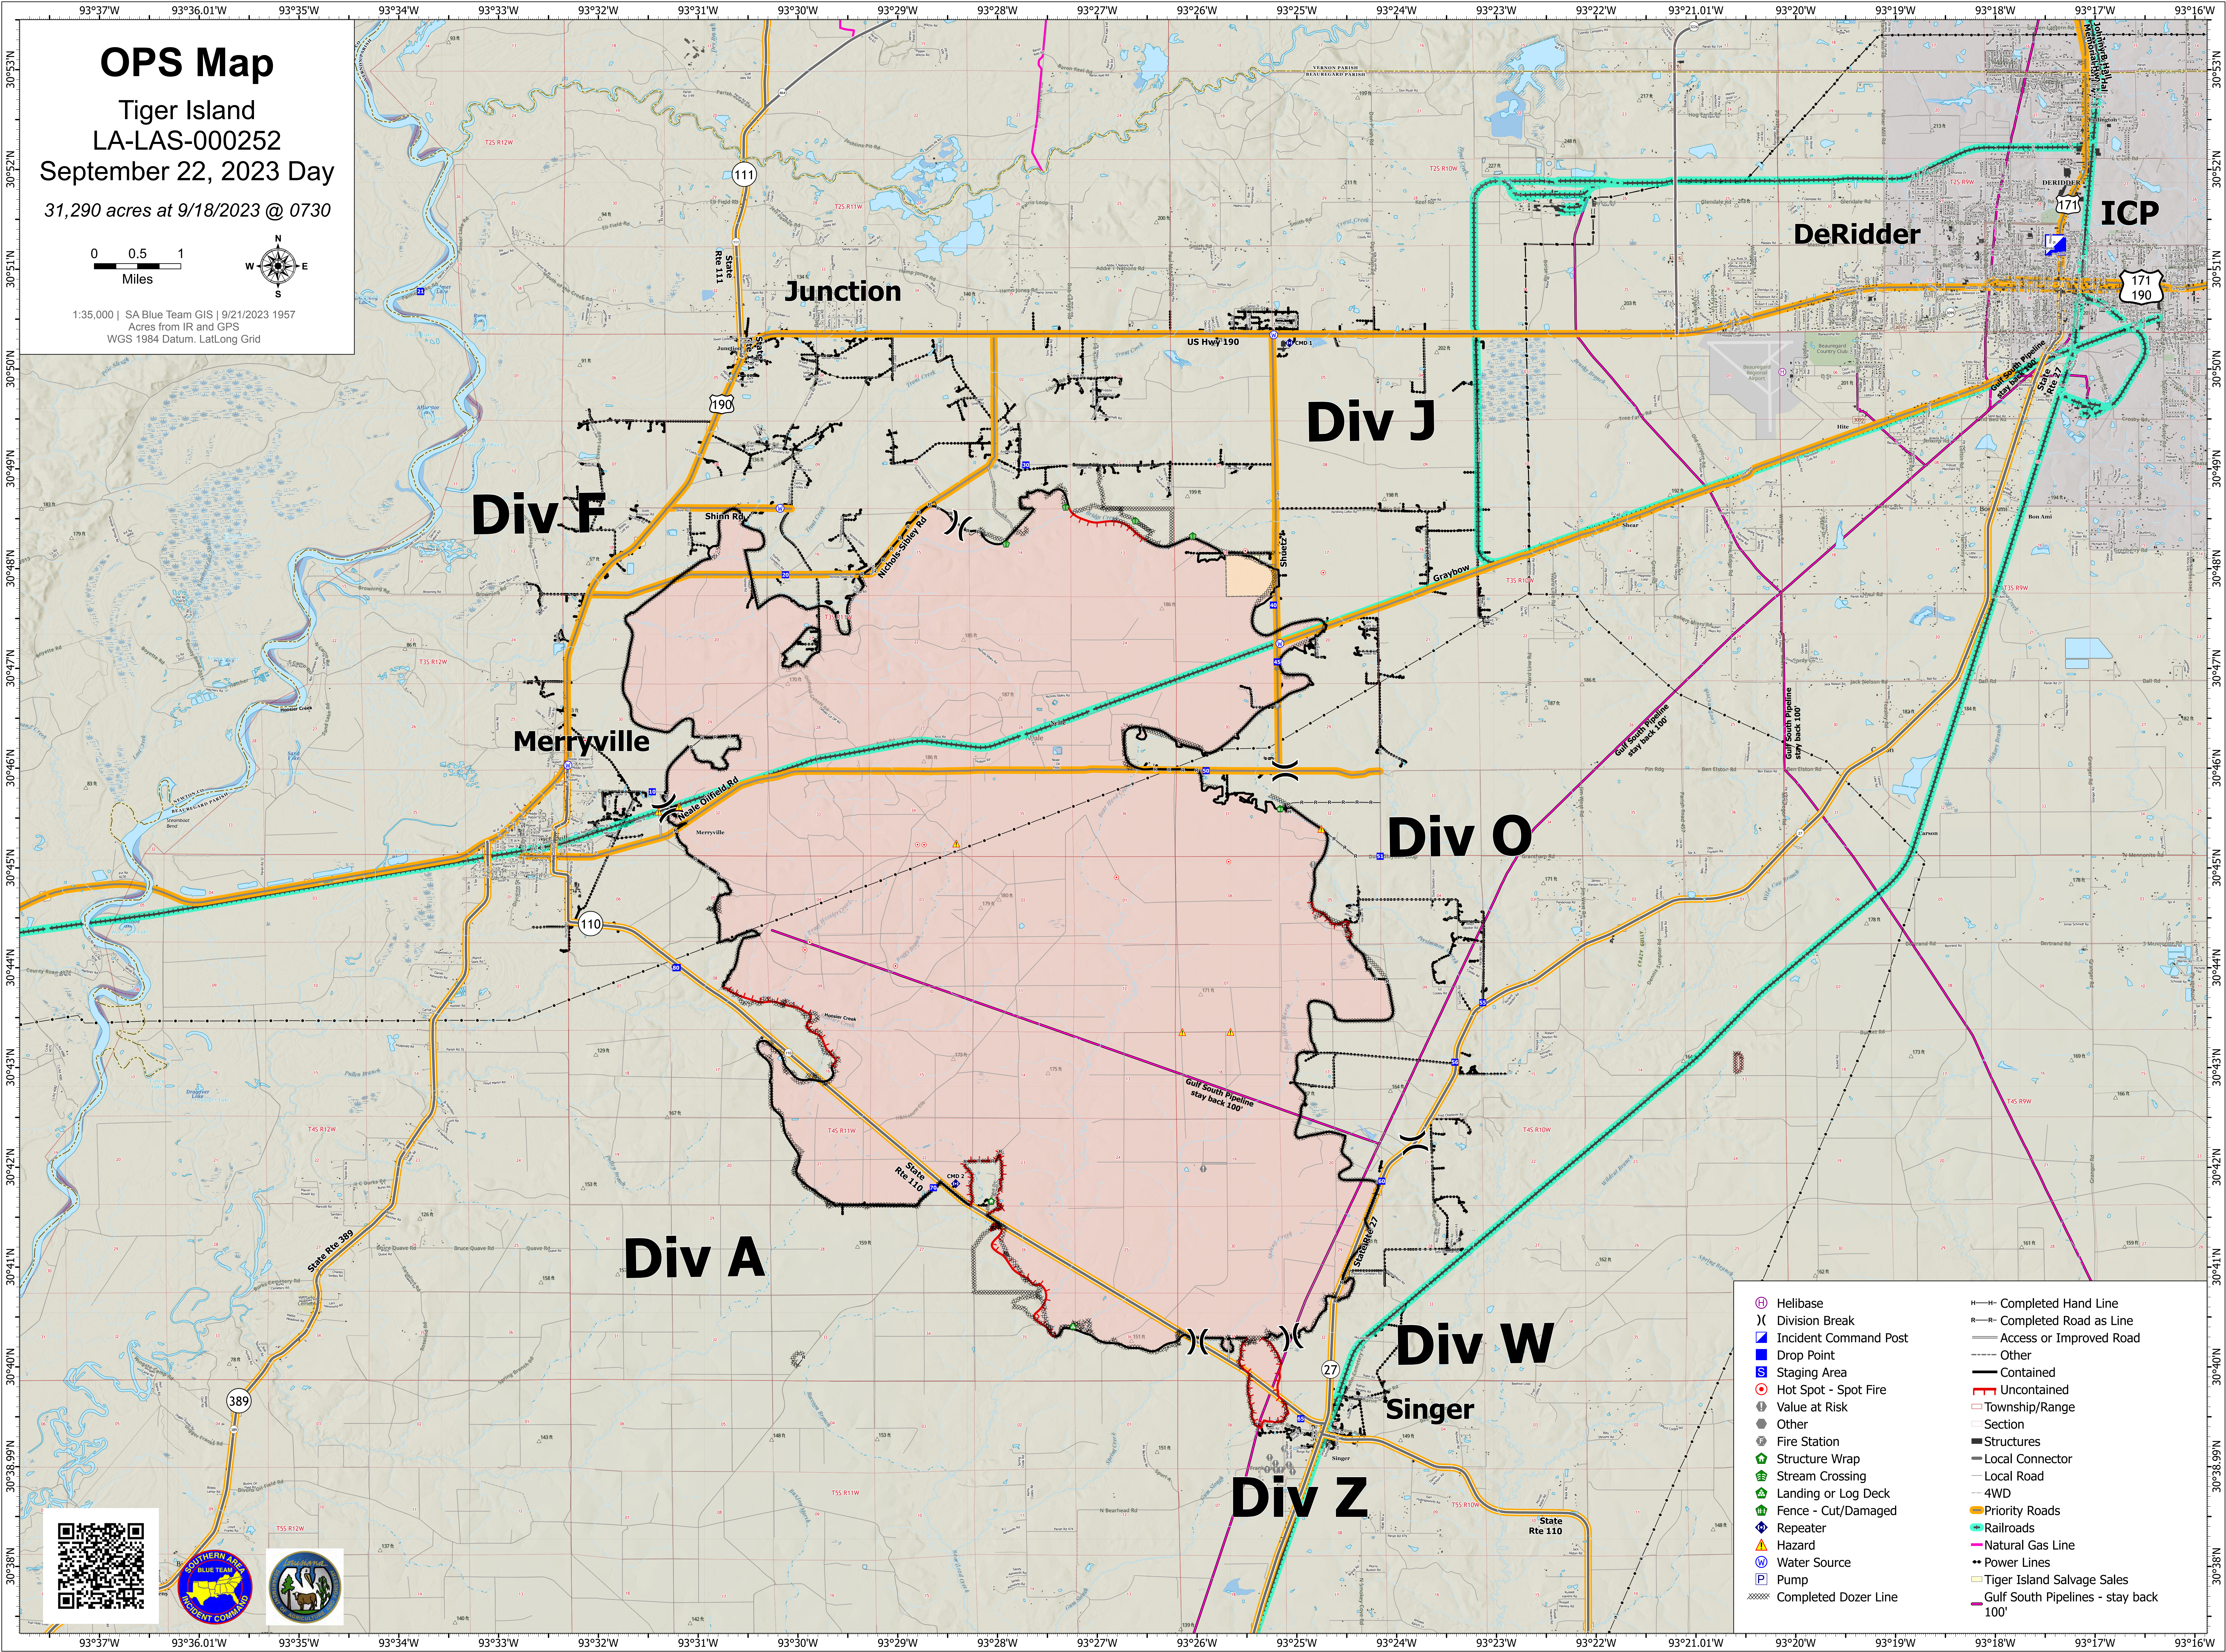

# OPS Map

Tiger Island  
LA-LAS-000252

September 22, 2023 Day

31,290 acres at 9/18/2023 @ 0730

1:35,000 | SA Blue Team GIS | 9/21/2023 1957  
Acres from IR and GPS  
WGS 1984 Datum, Lat/Long Grid

	Heli-base		Completed Hand Line
	Division Break		Completed Road as Line
	Incident Command Post		Access or Improved Road
	Drop Point		Other
	Staging Area		Contained
	Hot Spot - Spot Fire		Uncontained
	Value at Risk		Township/Range
	Fire Station		Section
	Structure Wrap		Structures
	Landing or Log Deck		Local Connector
	Fence - Cut/Damaged		Local Road
	Repeater		4WD
	Hazard		Priority Roads
	Water Source		Railroads
	Pump		Natural Gas Line
	Completed Dozer Line		Power Lines
			Tiger Island Salvage Sales
			Gulf South Pipelines - stay back 100'