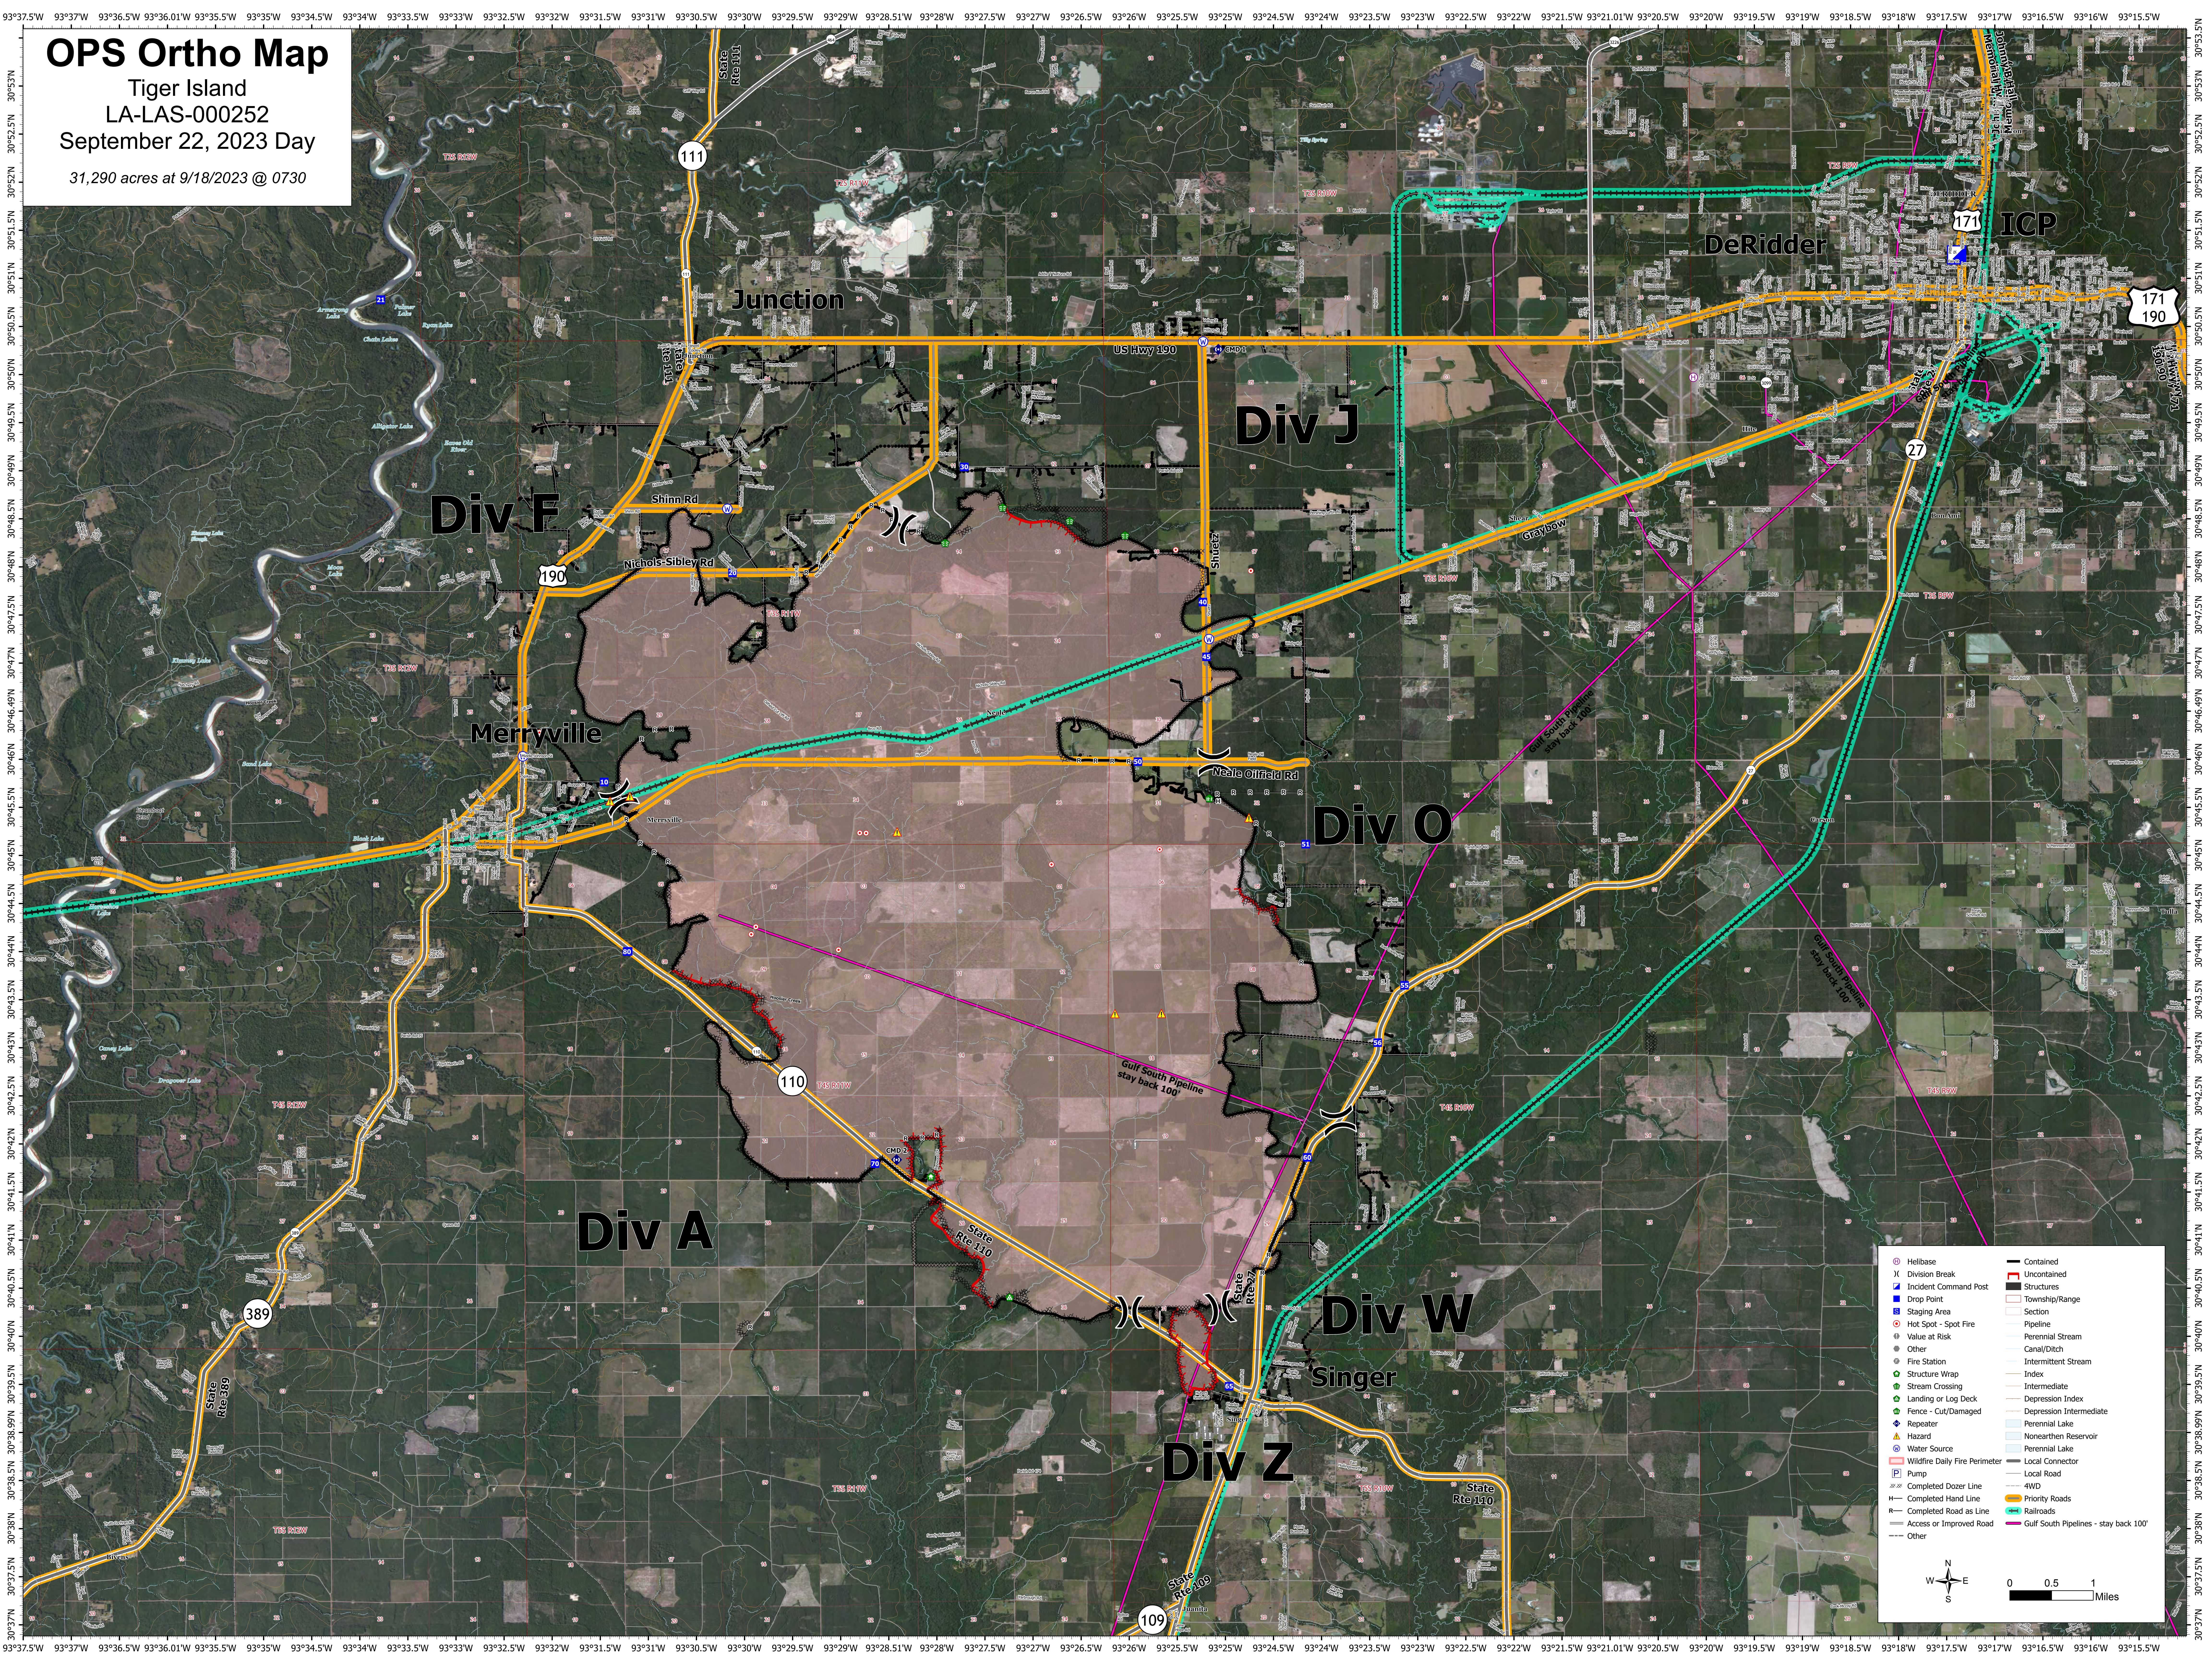

OPS Ortho Map

Tiger Island
LA-LAS-000252
September 22, 2023 Day
31,290 acres at 9/18/2023 @ 0730

⊕ Helibase	▬ Contained
X Division Break	▬ Uncontained
▬ Incident Command Post	▬ Structures
▬ Drop Point	▬ Township/Range
▬ Staging Area	▬ Section
⊙ Hot Spot - Spot Fire	▬ Pipeline
⊙ Value at Risk	▬ Perennial Stream
⊙ Other	▬ Canal/Ditch
⊙ Fire Station	▬ Intermittent Stream
⊙ Structure Wrap	▬ Index
⊙ Stream Crossing	▬ Intermediate
⊙ Landing or Log Deck	▬ Depression Index
⊙ Fence - Cut/Damaged	▬ Depression Intermediate
⊙ Repeater	▬ Perennial Lake
⊙ Hazard	▬ Nonearthen Reservoir
⊙ Water Source	▬ Perennial Lake
▬ Wildfire Daily Fire Perimeter	▬ Local Connector
▬ Pump	▬ Local Road
▬ Completed Dozer Line	▬ 4WD
▬ Completed Hand Line	▬ Priority Roads
▬ Completed Road as Line	▬ Railroads
▬ Access or Improved Road	▬ Gulf South Pipelines - stay back 100'
▬ Other	

0 0.5 1 Miles