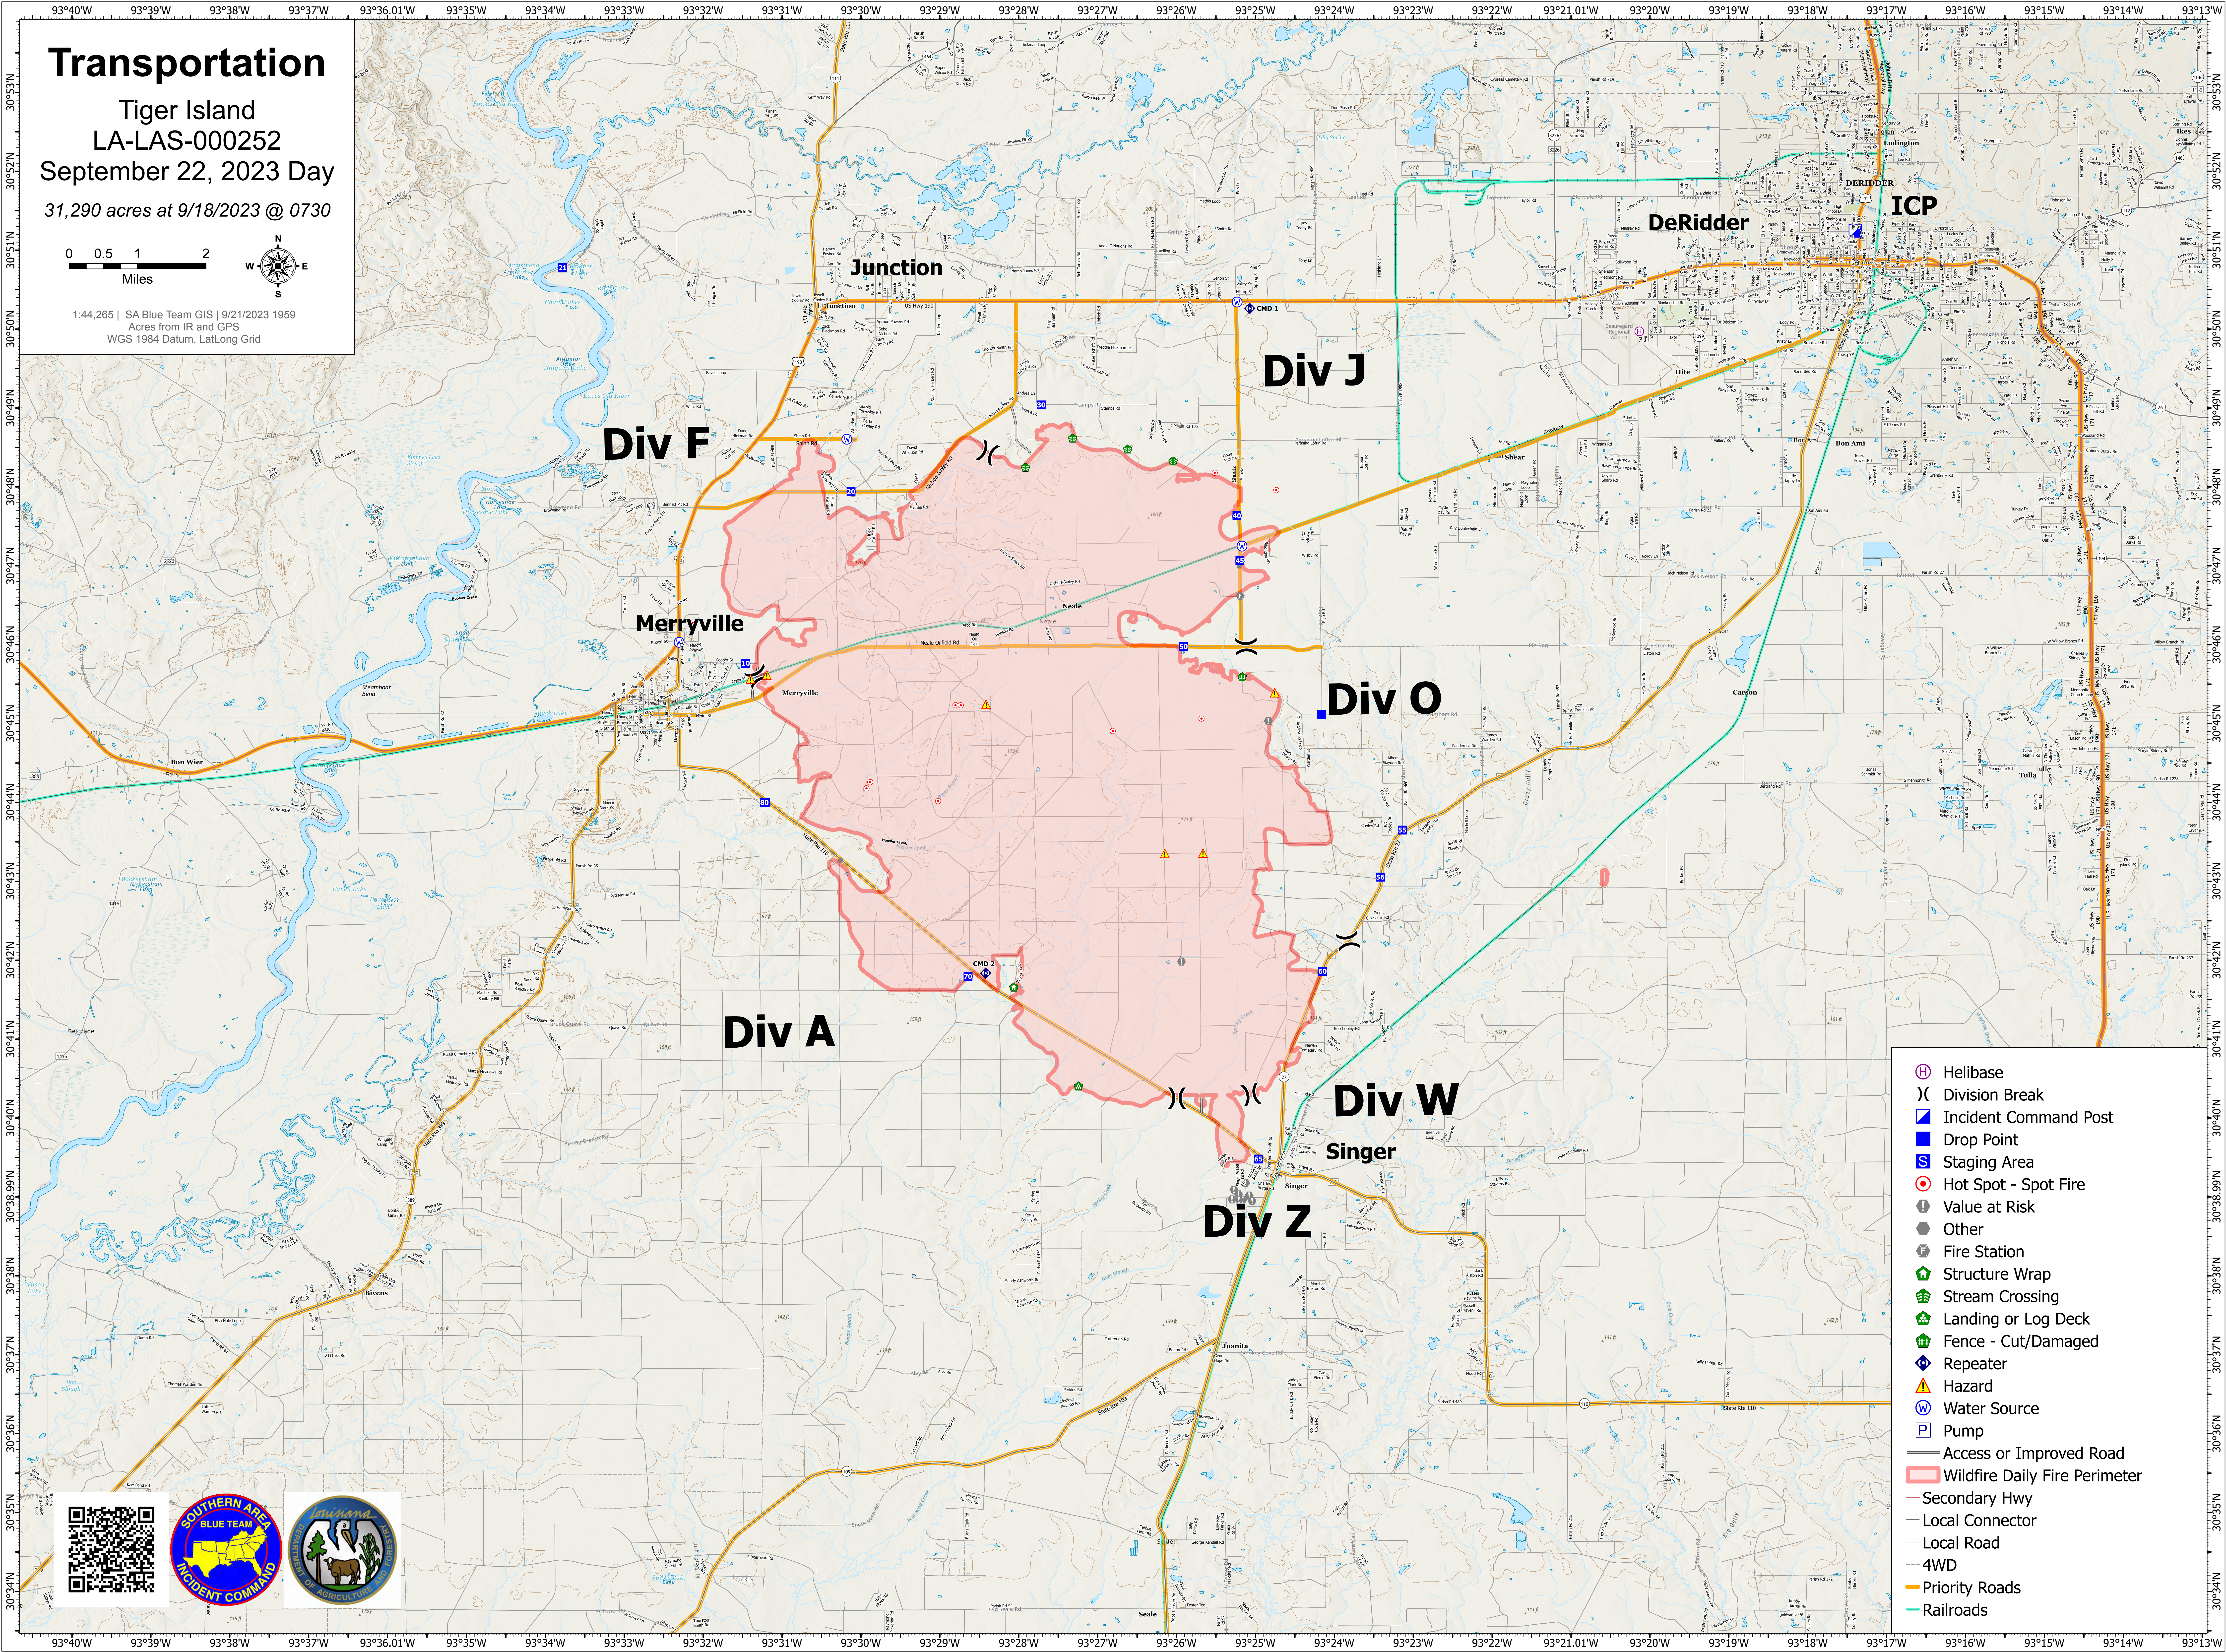

Transportation

Tiger Island
LA-LAS-000252
September 22, 2023 Day
31,290 acres at 9/18/2023 @ 0730

1:44,265 | SA Blue Team GIS | 9/21/2023 1959
Acres from IR and GPS
WGS 1984 Datum, Lat/Long Grid

- Helibase
- Division Break
- Incident Command Post
- Drop Point
- Staging Area
- Hot Spot - Spot Fire
- Value at Risk
- Other
- Fire Station
- Structure Wrap
- Stream Crossing
- Landing or Log Deck
- Fence - Cut/Damaged
- Repeater
- Hazard
- Water Source
- Pump
- Access or Improved Road
- Wildfire Daily Fire Perimeter
- Secondary Hwy
- Local Connector
- Local Road
- 4WD
- Priority Roads
- Railroads