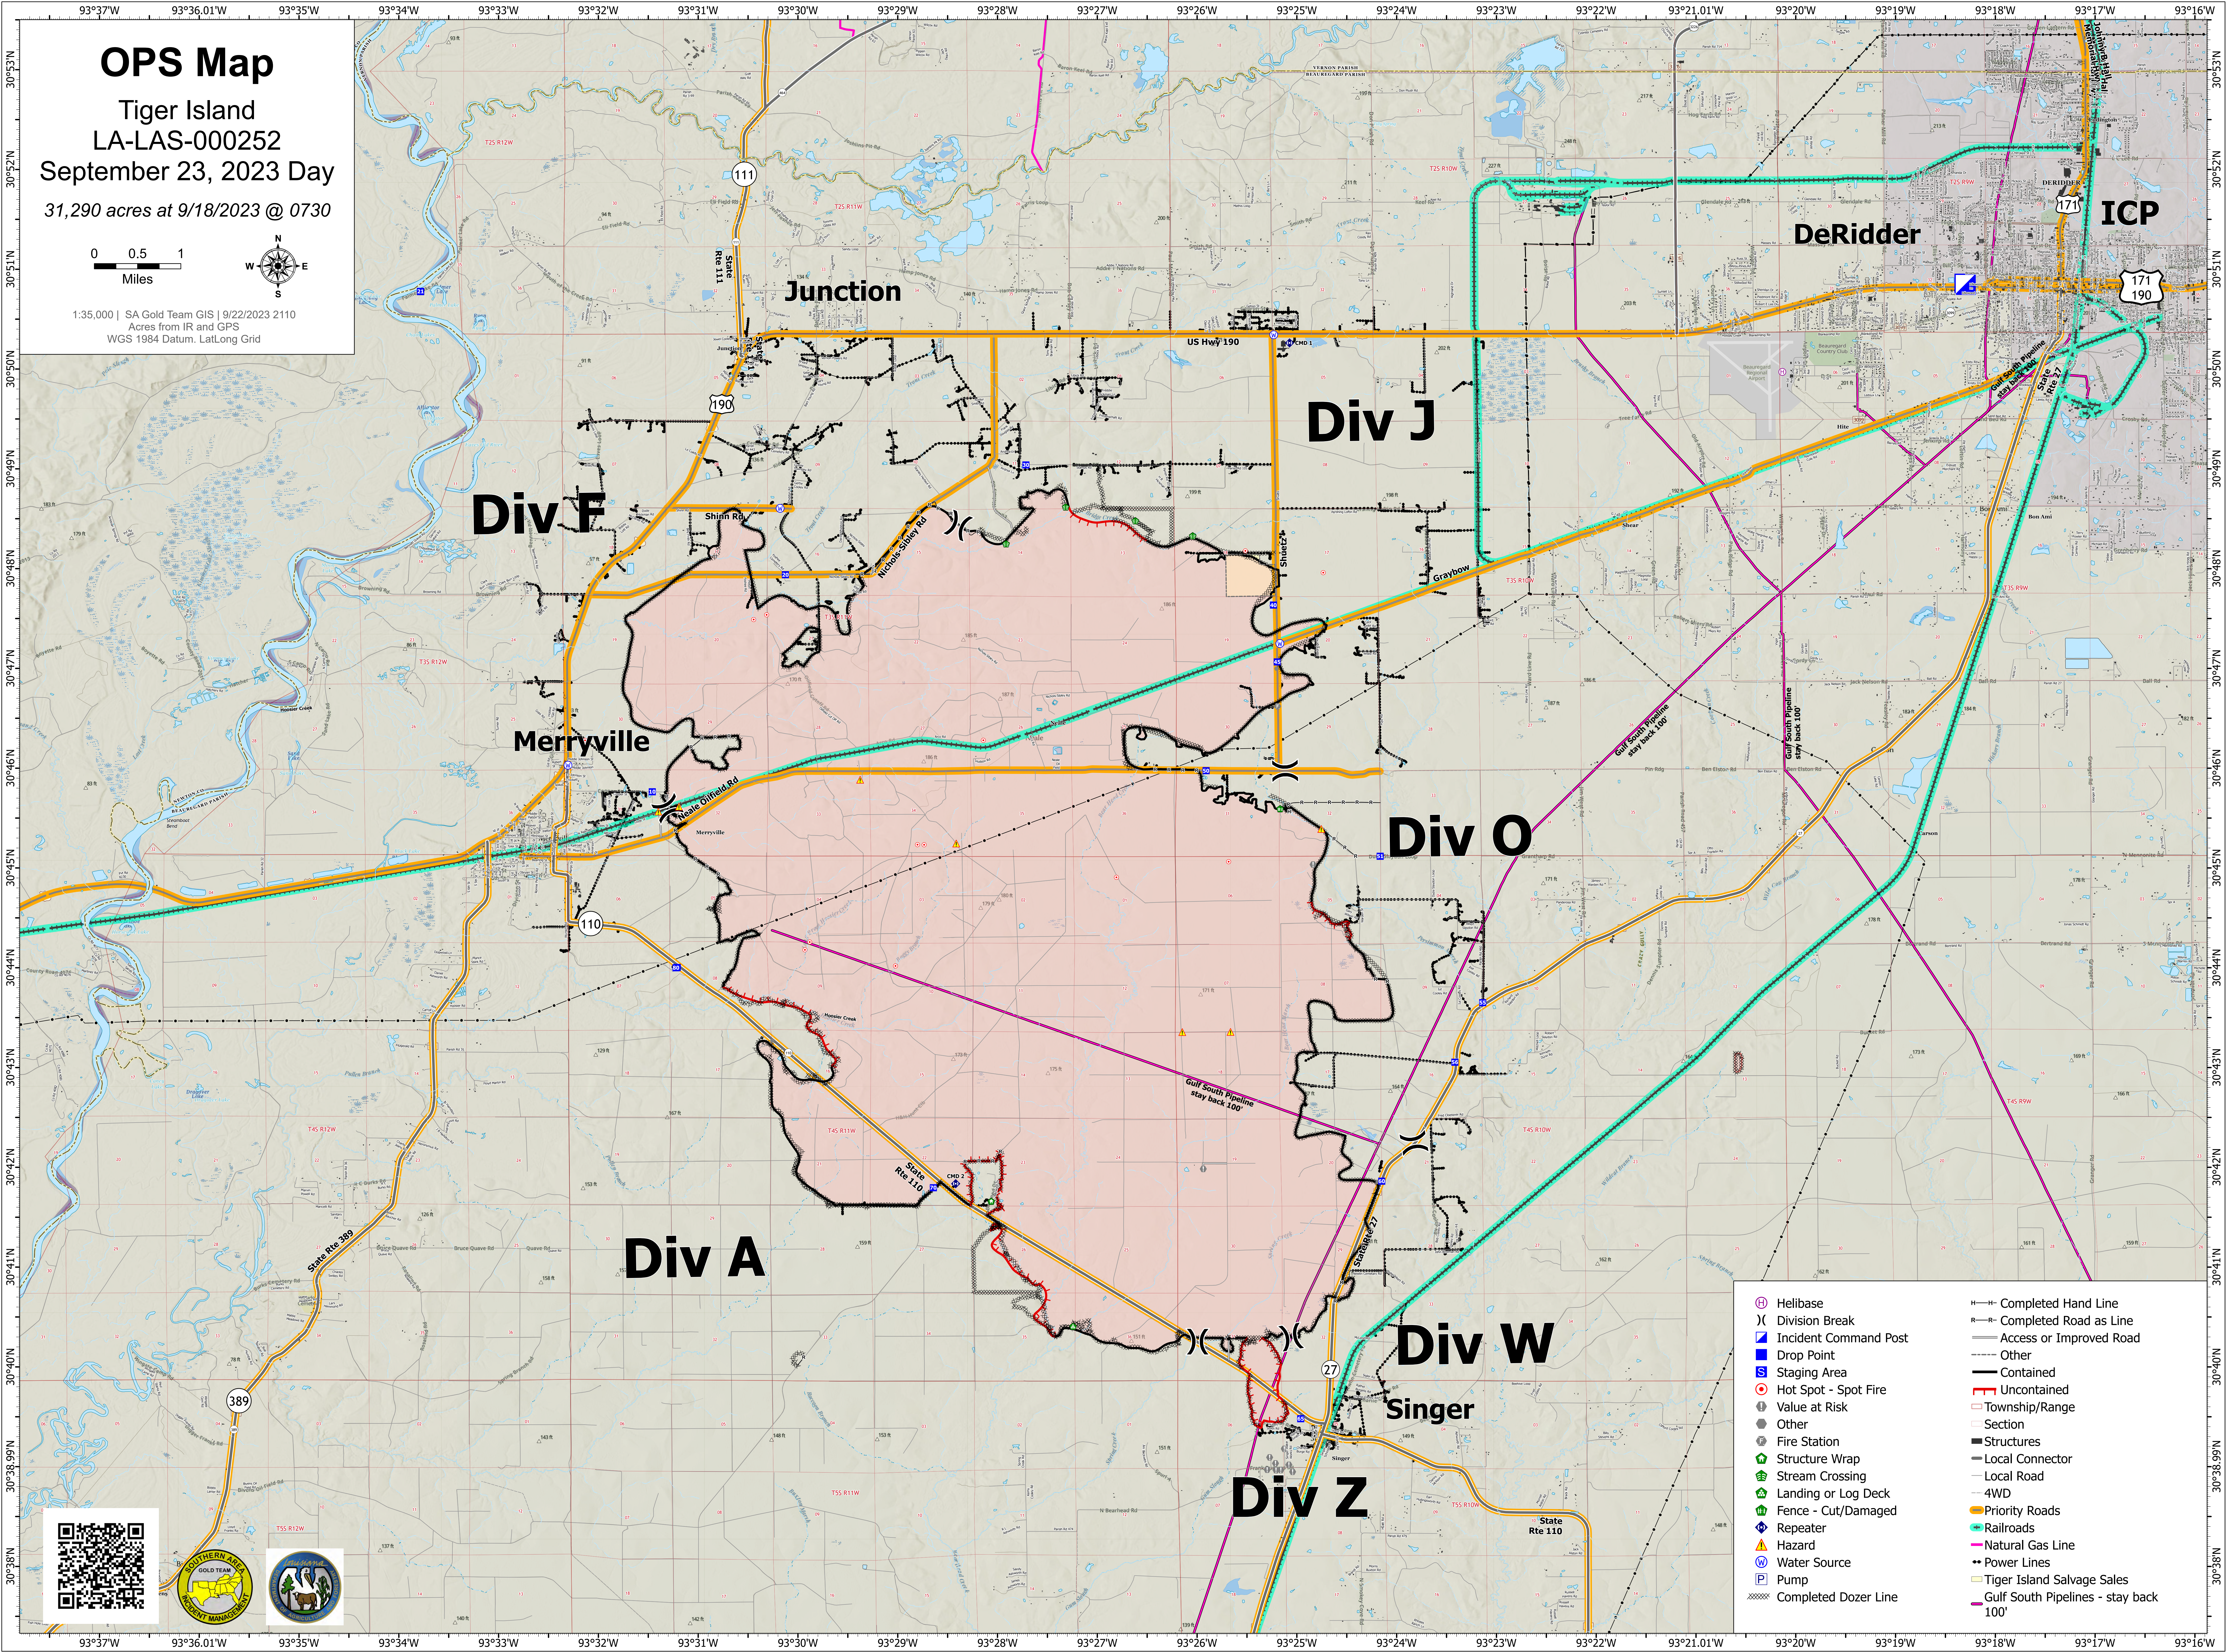

# OPS Map

Tiger Island  
LA-LAS-000252

September 23, 2023 Day

31,290 acres at 9/18/2023 @ 0730

1:35,000 | SA Gold Team GIS | 9/22/2023 2110  
Acres from IR and GPS  
WGS 1984 Datum, Lat/Long Grid

Helibase	Completed Hand Line
Division Break	Completed Road as Line
Incident Command Post	Access or Improved Road
Drop Point	Other
Staging Area	Contained
Hot Spot - Spot Fire	Uncontained
Value at Risk	Township/Range
Fire Station	Section
Structure Wrap	Structures
Landing or Log Deck	Local Connector
Fence - Cut/Damaged	Local Road
Repeater	4WD
Hazard	Priority Roads
Water Source	Railroads
Pump	Natural Gas Line
Completed Dozer Line	Power Lines
	Tiger Island Salvage Sales
	Gulf South Pipelines - stay back 100'