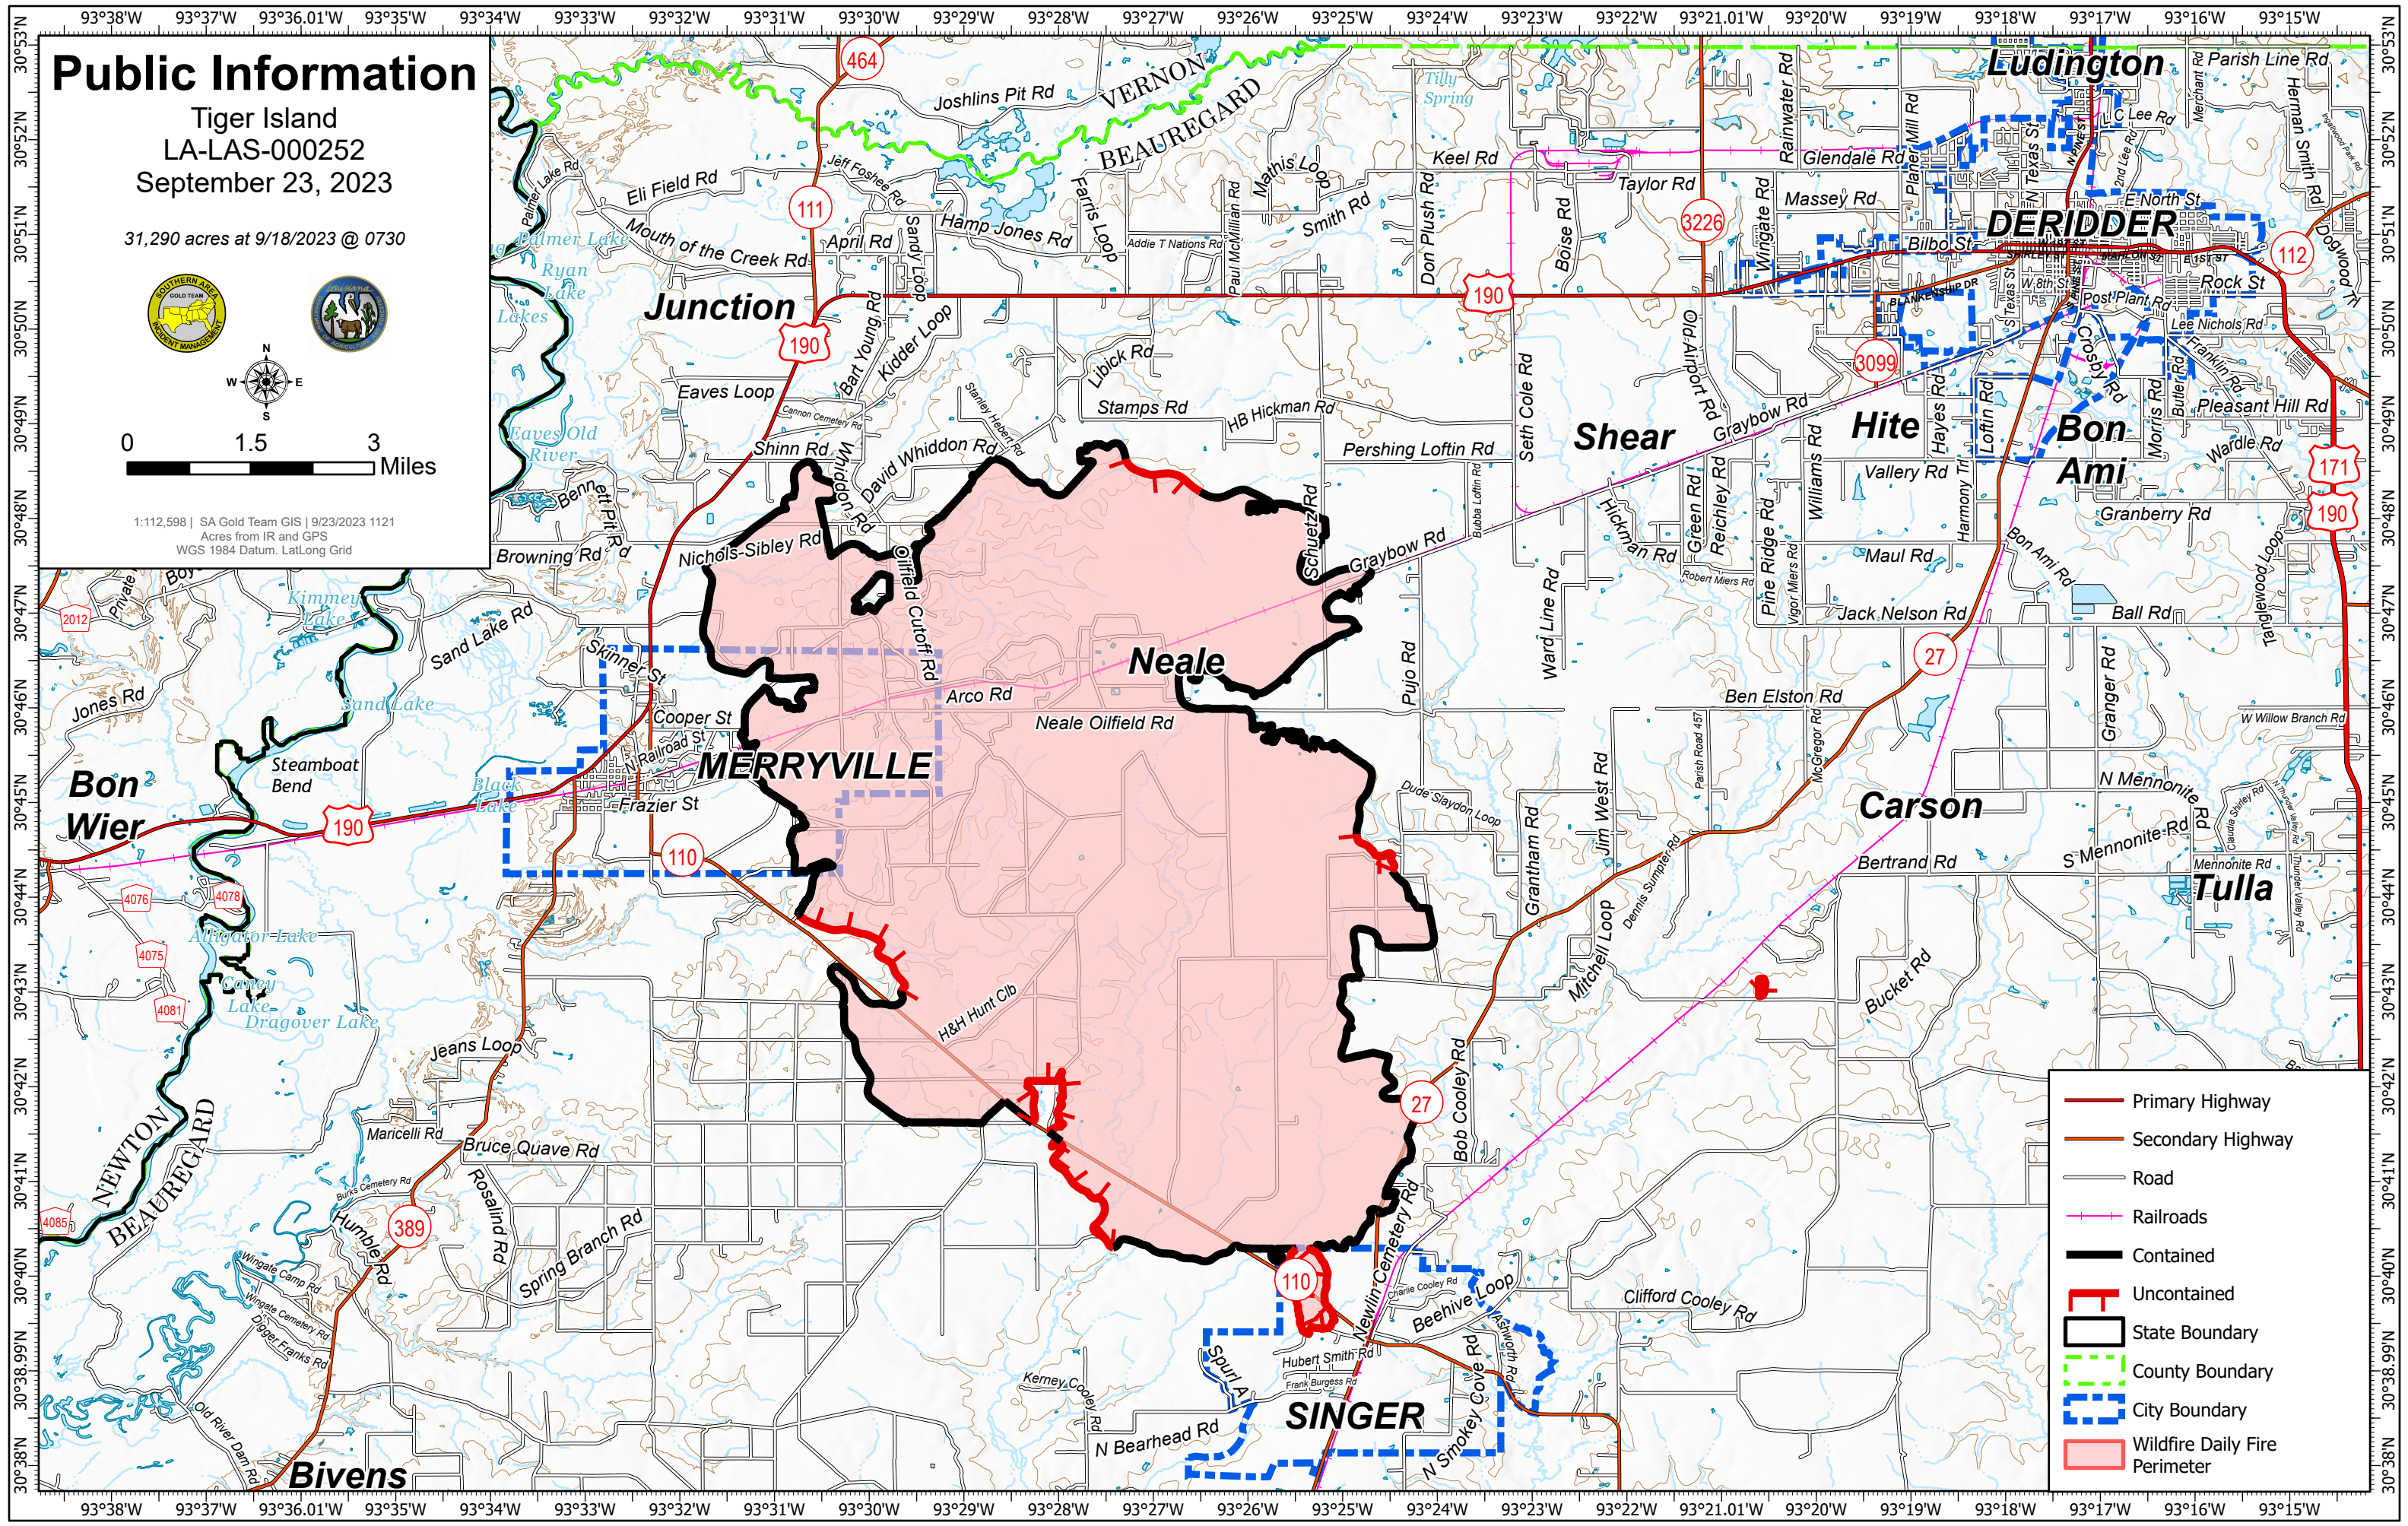

Public Information

Tiger Island
LA-LAS-000252
September 23, 2023

31,290 acres at 9/18/2023 @ 0730

0 1.5 3 Miles

1:112,598 | SA Gold Team GIS | 9/23/2023 11:21
Acres from IR and GPS
WGS 1984 Datum, Lat/Long Grid

- Primary Highway
- Secondary Highway
- Road
- Railroads
- Contained
- Uncontained
- State Boundary
- County Boundary
- City Boundary
- Wildfire Daily Fire Perimeter