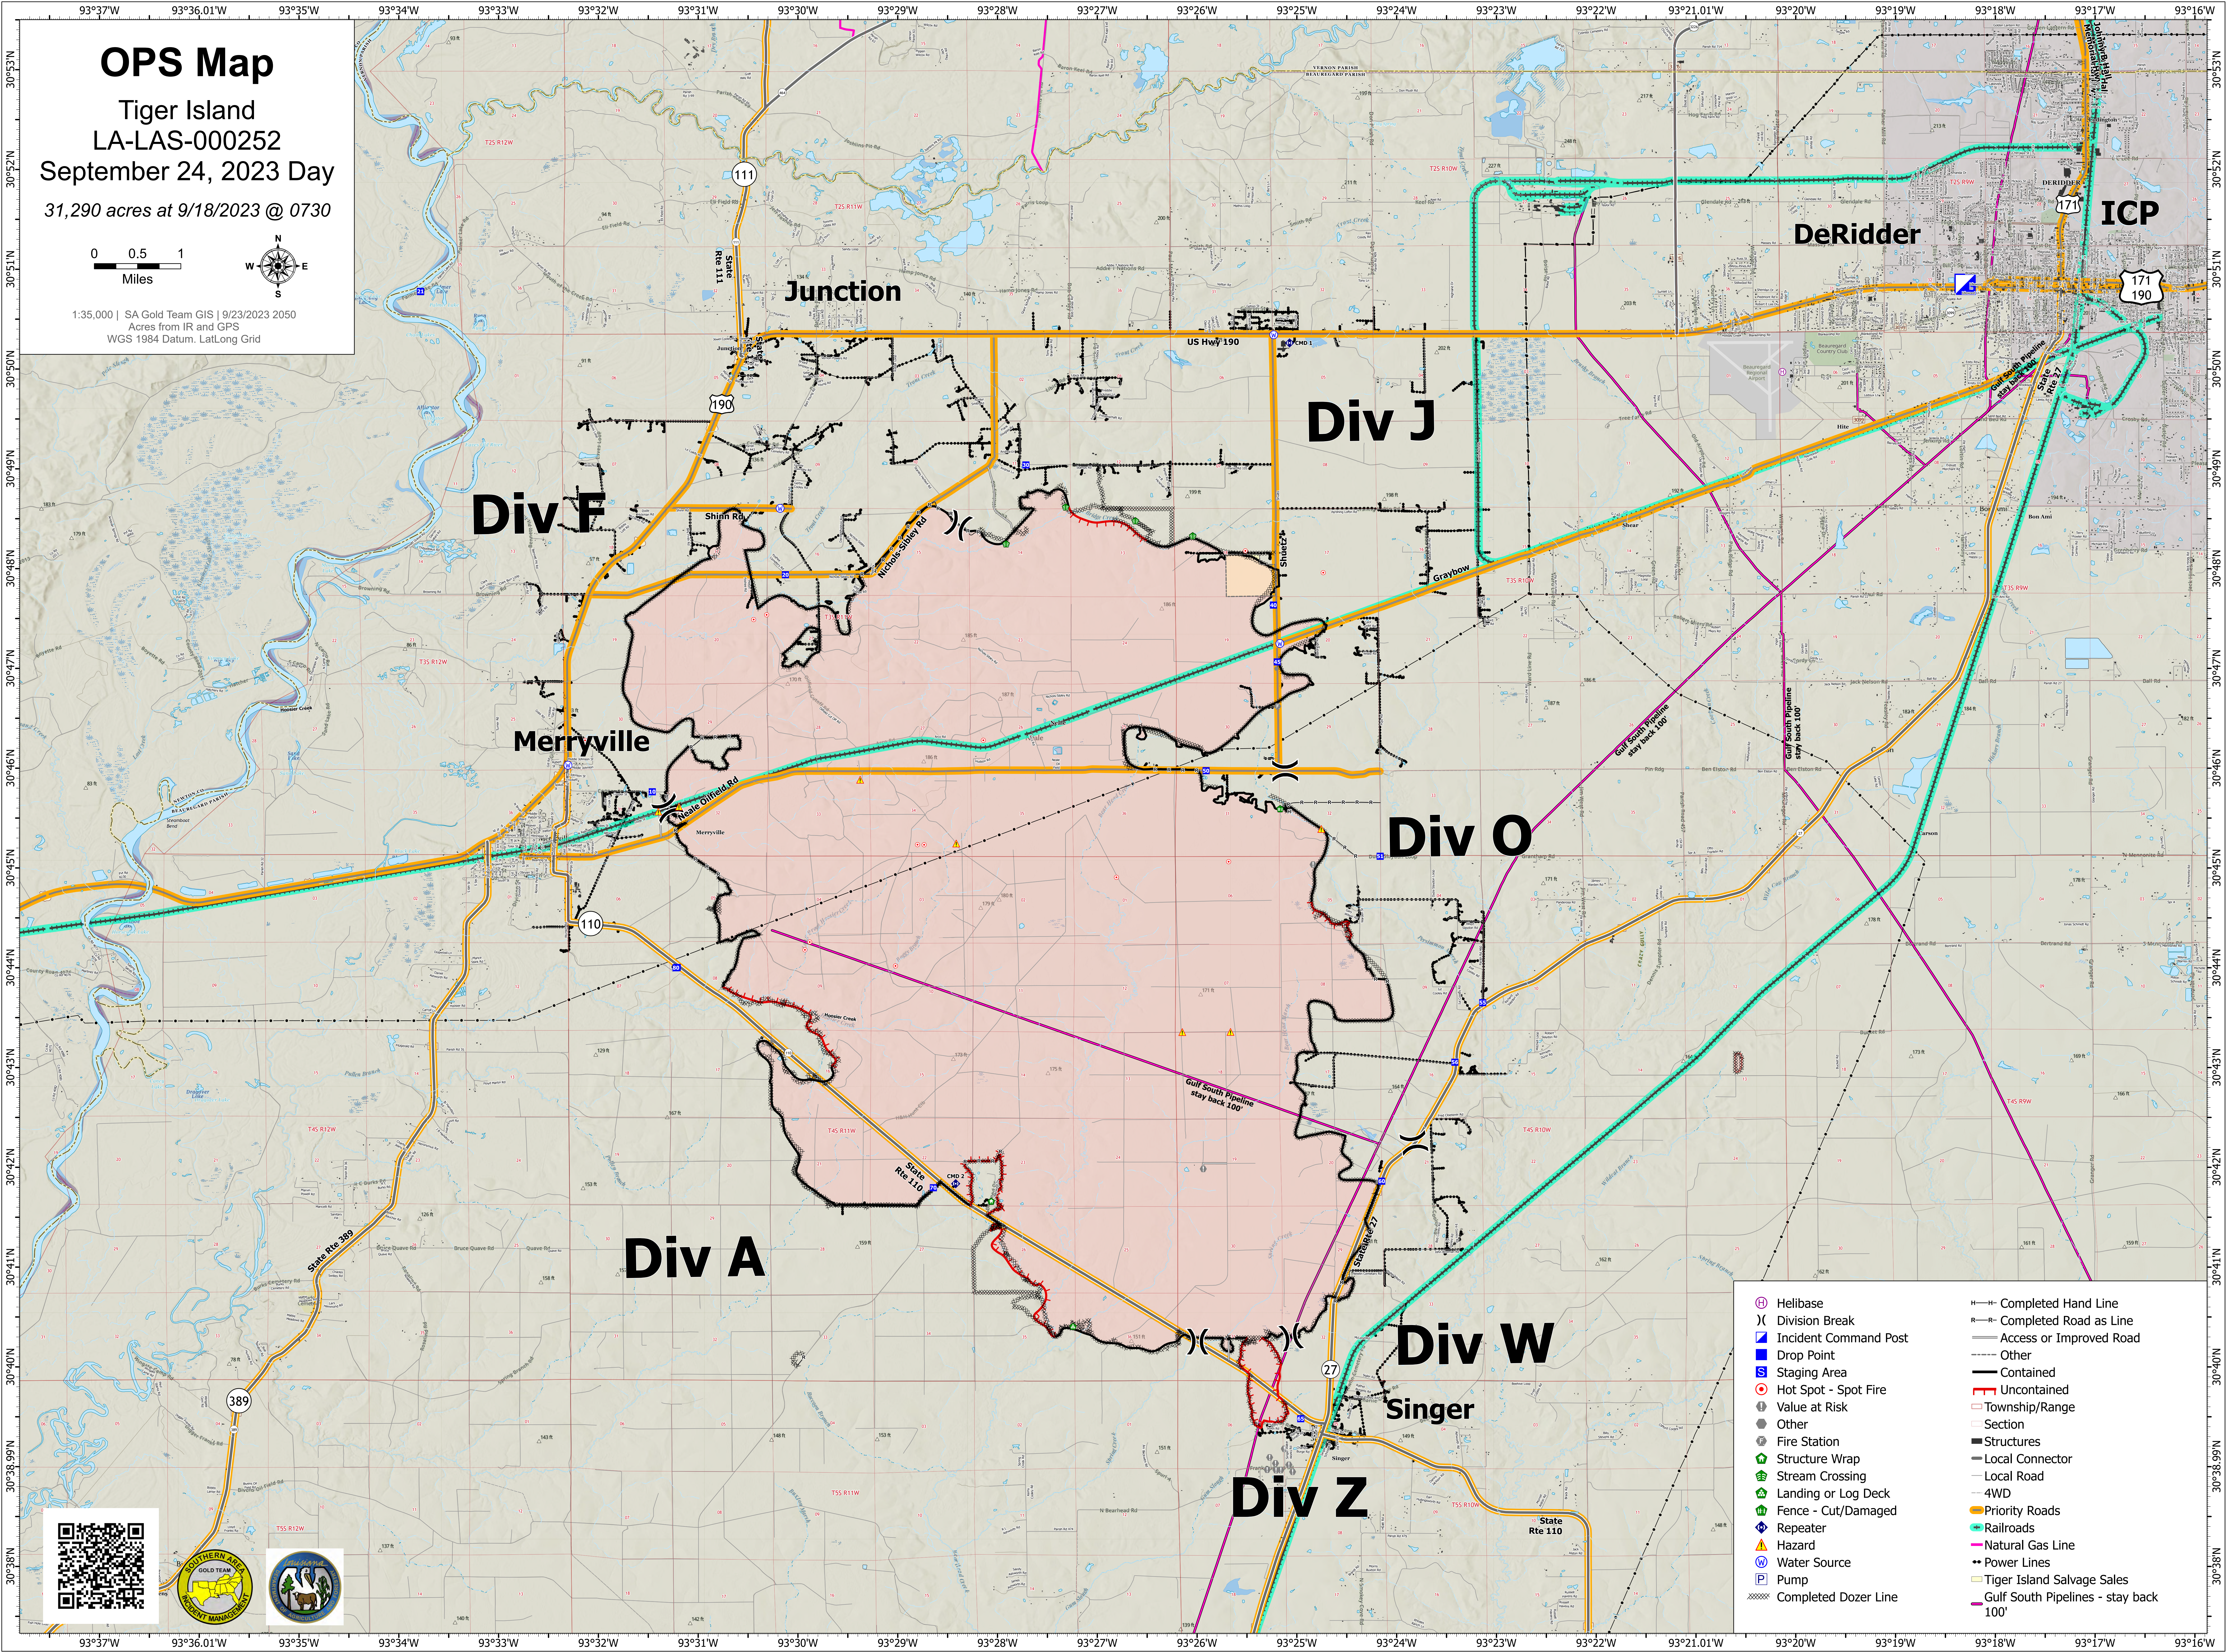

OPS Map

Tiger Island
LA-LAS-000252

September 24, 2023 Day

31,290 acres at 9/18/2023 @ 0730

1:35,000 | SA Gold Team GIS | 9/23/2023 2050
Acres from IR and GPS
WGS 1984 Datum, Lat/Long Grid

Helibase	Completed Hand Line
Division Break	Completed Road as Line
Incident Command Post	Access or Improved Road
Drop Point	Other
Staging Area	Contained
Hot Spot - Spot Fire	Uncontained
Value at Risk	Township/Range
Fire Station	Section
Structure Wrap	Structures
Stream Crossing	Local Connector
Landing or Log Deck	Local Road
Fence - Cut/Damaged	4WD
Repeater	Priority Roads
Hazard	Railroads
Water Source	Natural Gas Line
Pump	Power Lines
Completed Dozer Line	Tiger Island Salvage Sales
	Gulf South Pipelines - stay back 100'