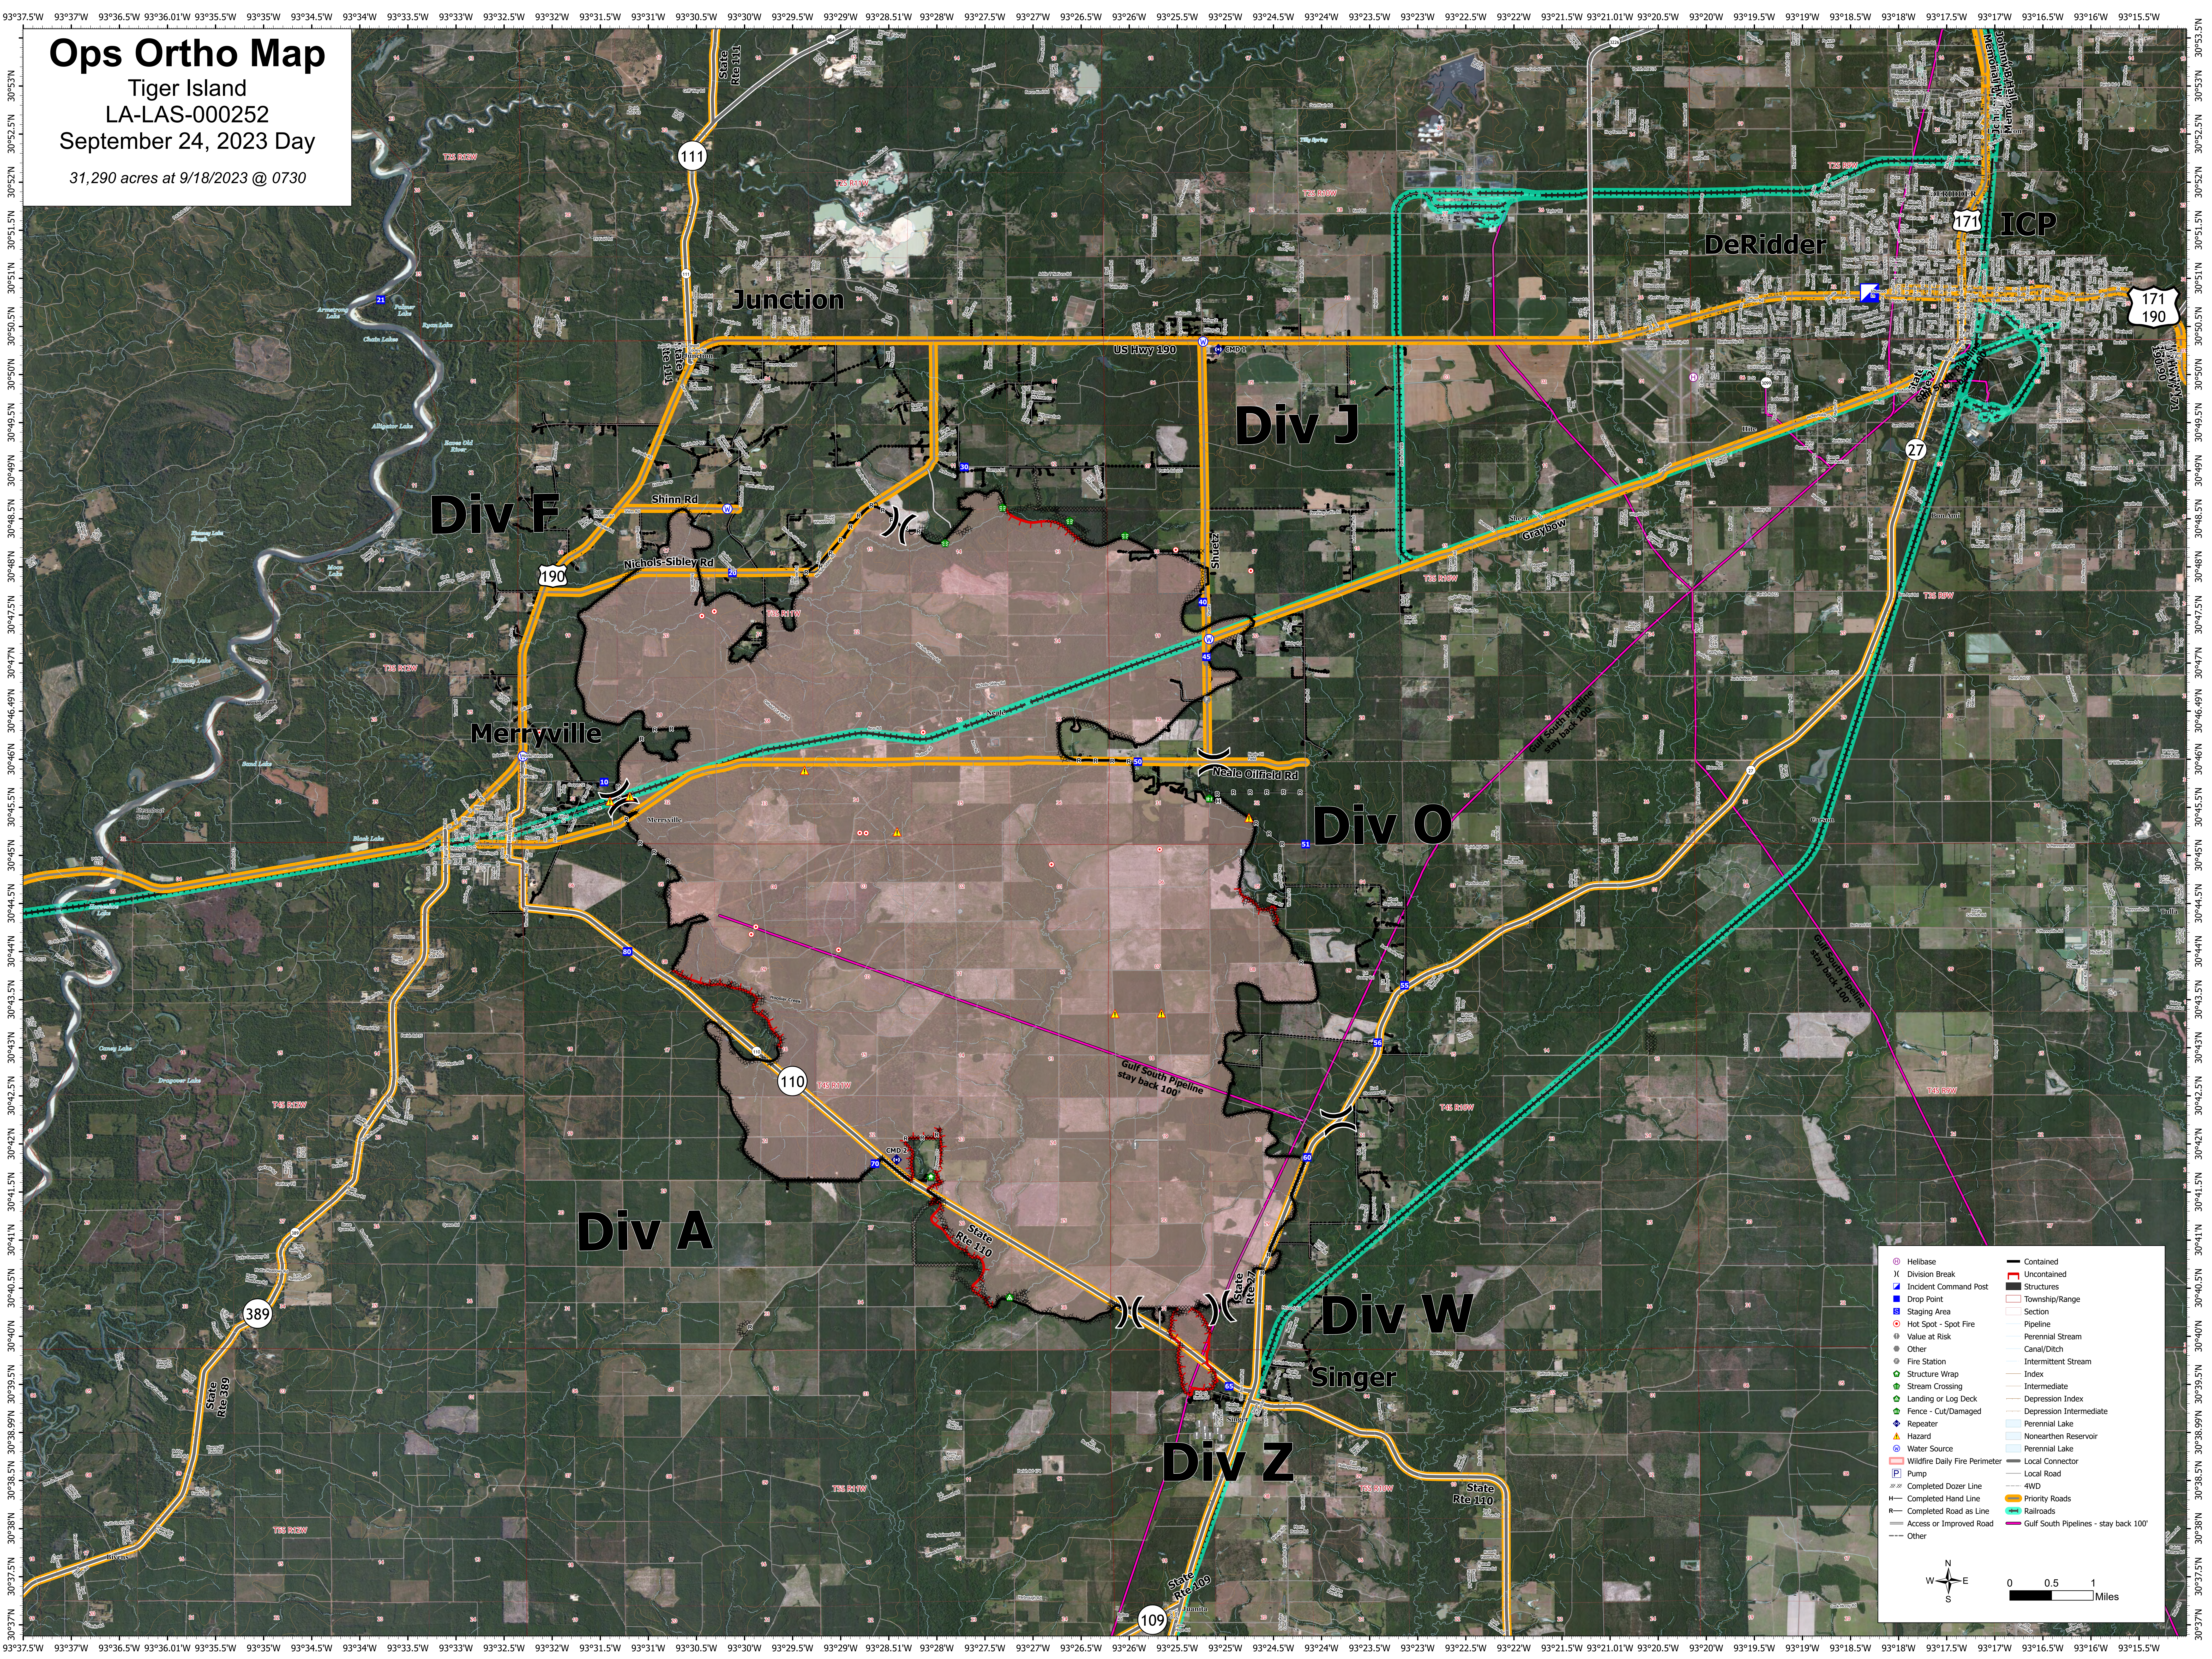

# Ops Ortho Map

Tiger Island  
LA-LAS-000252  
September 24, 2023 Day  
31,290 acres at 9/18/2023 @ 0730

⊙ Helibase	▬ Contained
X Division Break	▬ Uncontained
▬ Incident Command Post	▬ Structures
▬ Drop Point	▬ Township/Range
▬ Staging Area	▬ Section
⊙ Hot Spot - Spot Fire	▬ Pipeline
⊙ Value at Risk	▬ Perennial Stream
⊙ Other	▬ Canal/Ditch
⊙ Fire Station	▬ Intermittent Stream
⊙ Structure Wrap	▬ Index
⊙ Stream Crossing	▬ Intermediate
⊙ Landing or Log Deck	▬ Depression Index
⊙ Fence - Cut/Damaged	▬ Depression Intermediate
⊙ Repeater	▬ Perennial Lake
⊙ Hazard	▬ Nonearthen Reservoir
⊙ Water Source	▬ Perennial Lake
▬ Wildfire Daily Fire Perimeter	▬ Local Connector
▬ Pump	▬ Local Road
▬ Completed Dozer Line	▬ 4WD
▬ Completed Hand Line	▬ Priority Roads
▬ Completed Road as Line	▬ Railroads
▬ Access or Improved Road	▬ Gulf South Pipelines - stay back 100'
▬ Other	

0 0.5 1 Miles