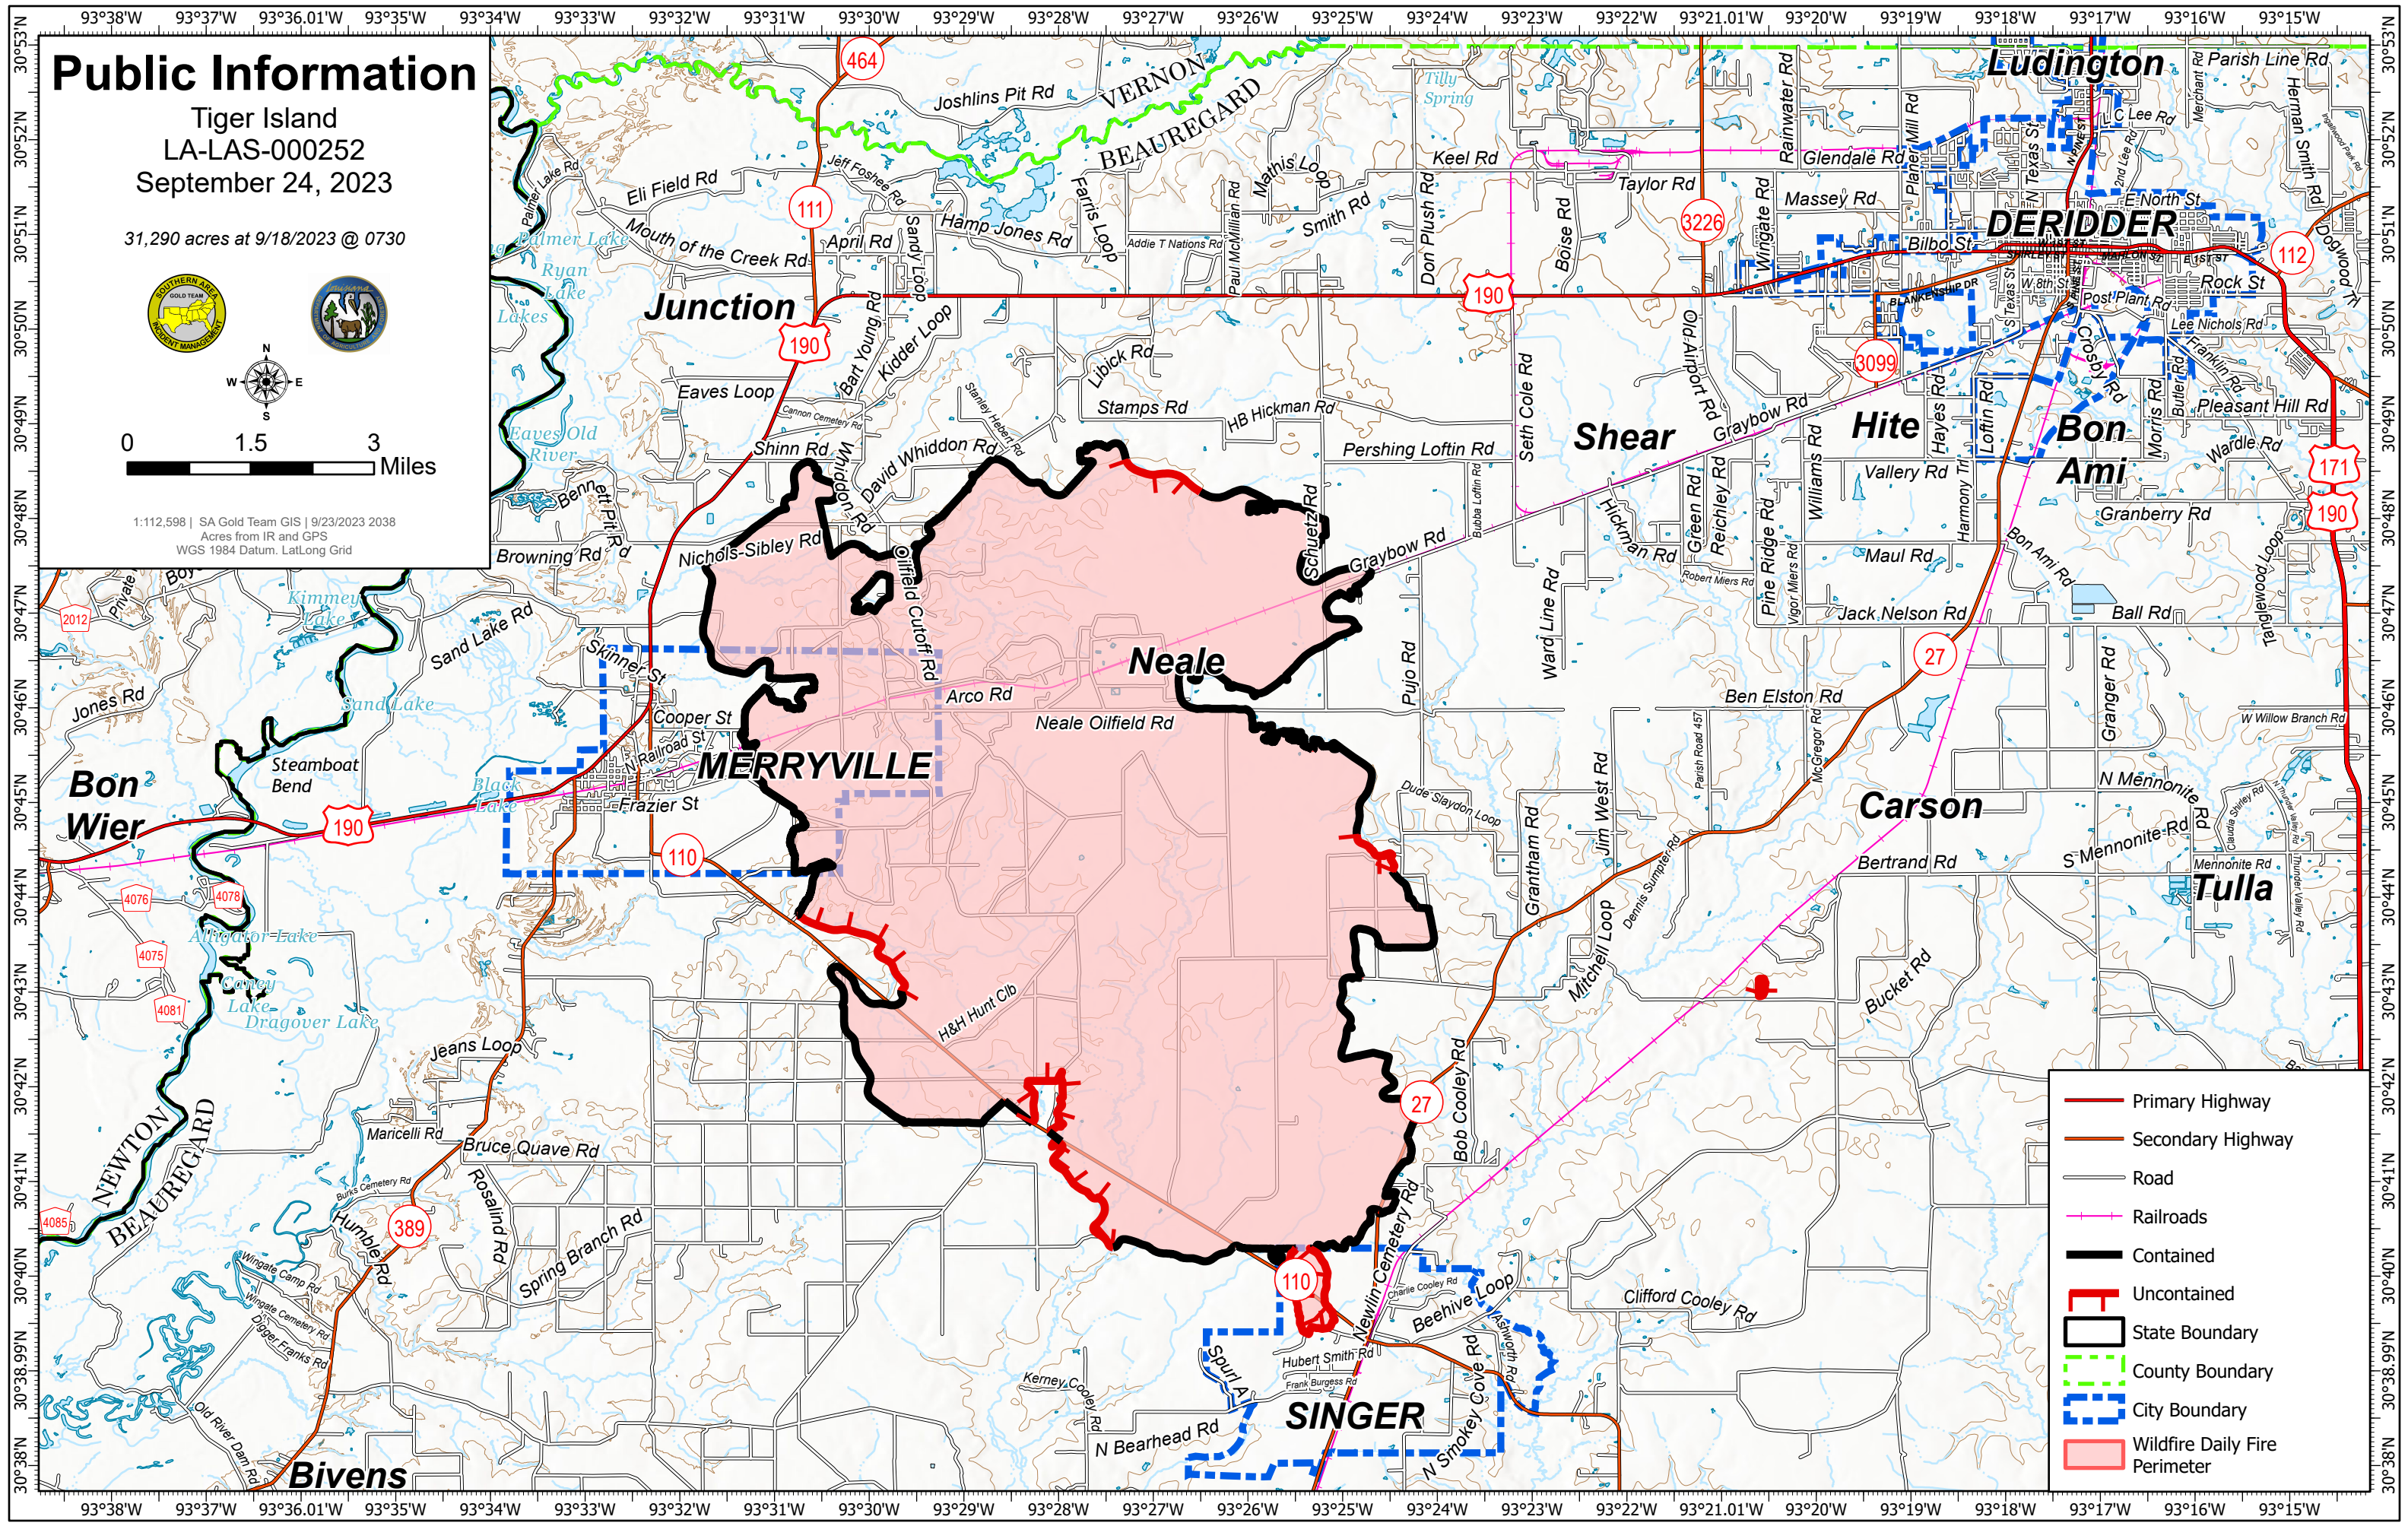

# Public Information

Tiger Island  
LA-LAS-000252  
September 24, 2023

31,290 acres at 9/18/2023 @ 0730

0 1.5 3 Miles

1:112,598 | SA Gold Team GIS | 9/23/2023 2038  
Acres from IR and GPS  
WGS 1984 Datum, Lat/Long Grid

- Primary Highway
- Secondary Highway
- Road
- Railroads
- Contained
- Uncontained
- State Boundary
- County Boundary
- City Boundary
- Wildfire Daily Fire Perimeter