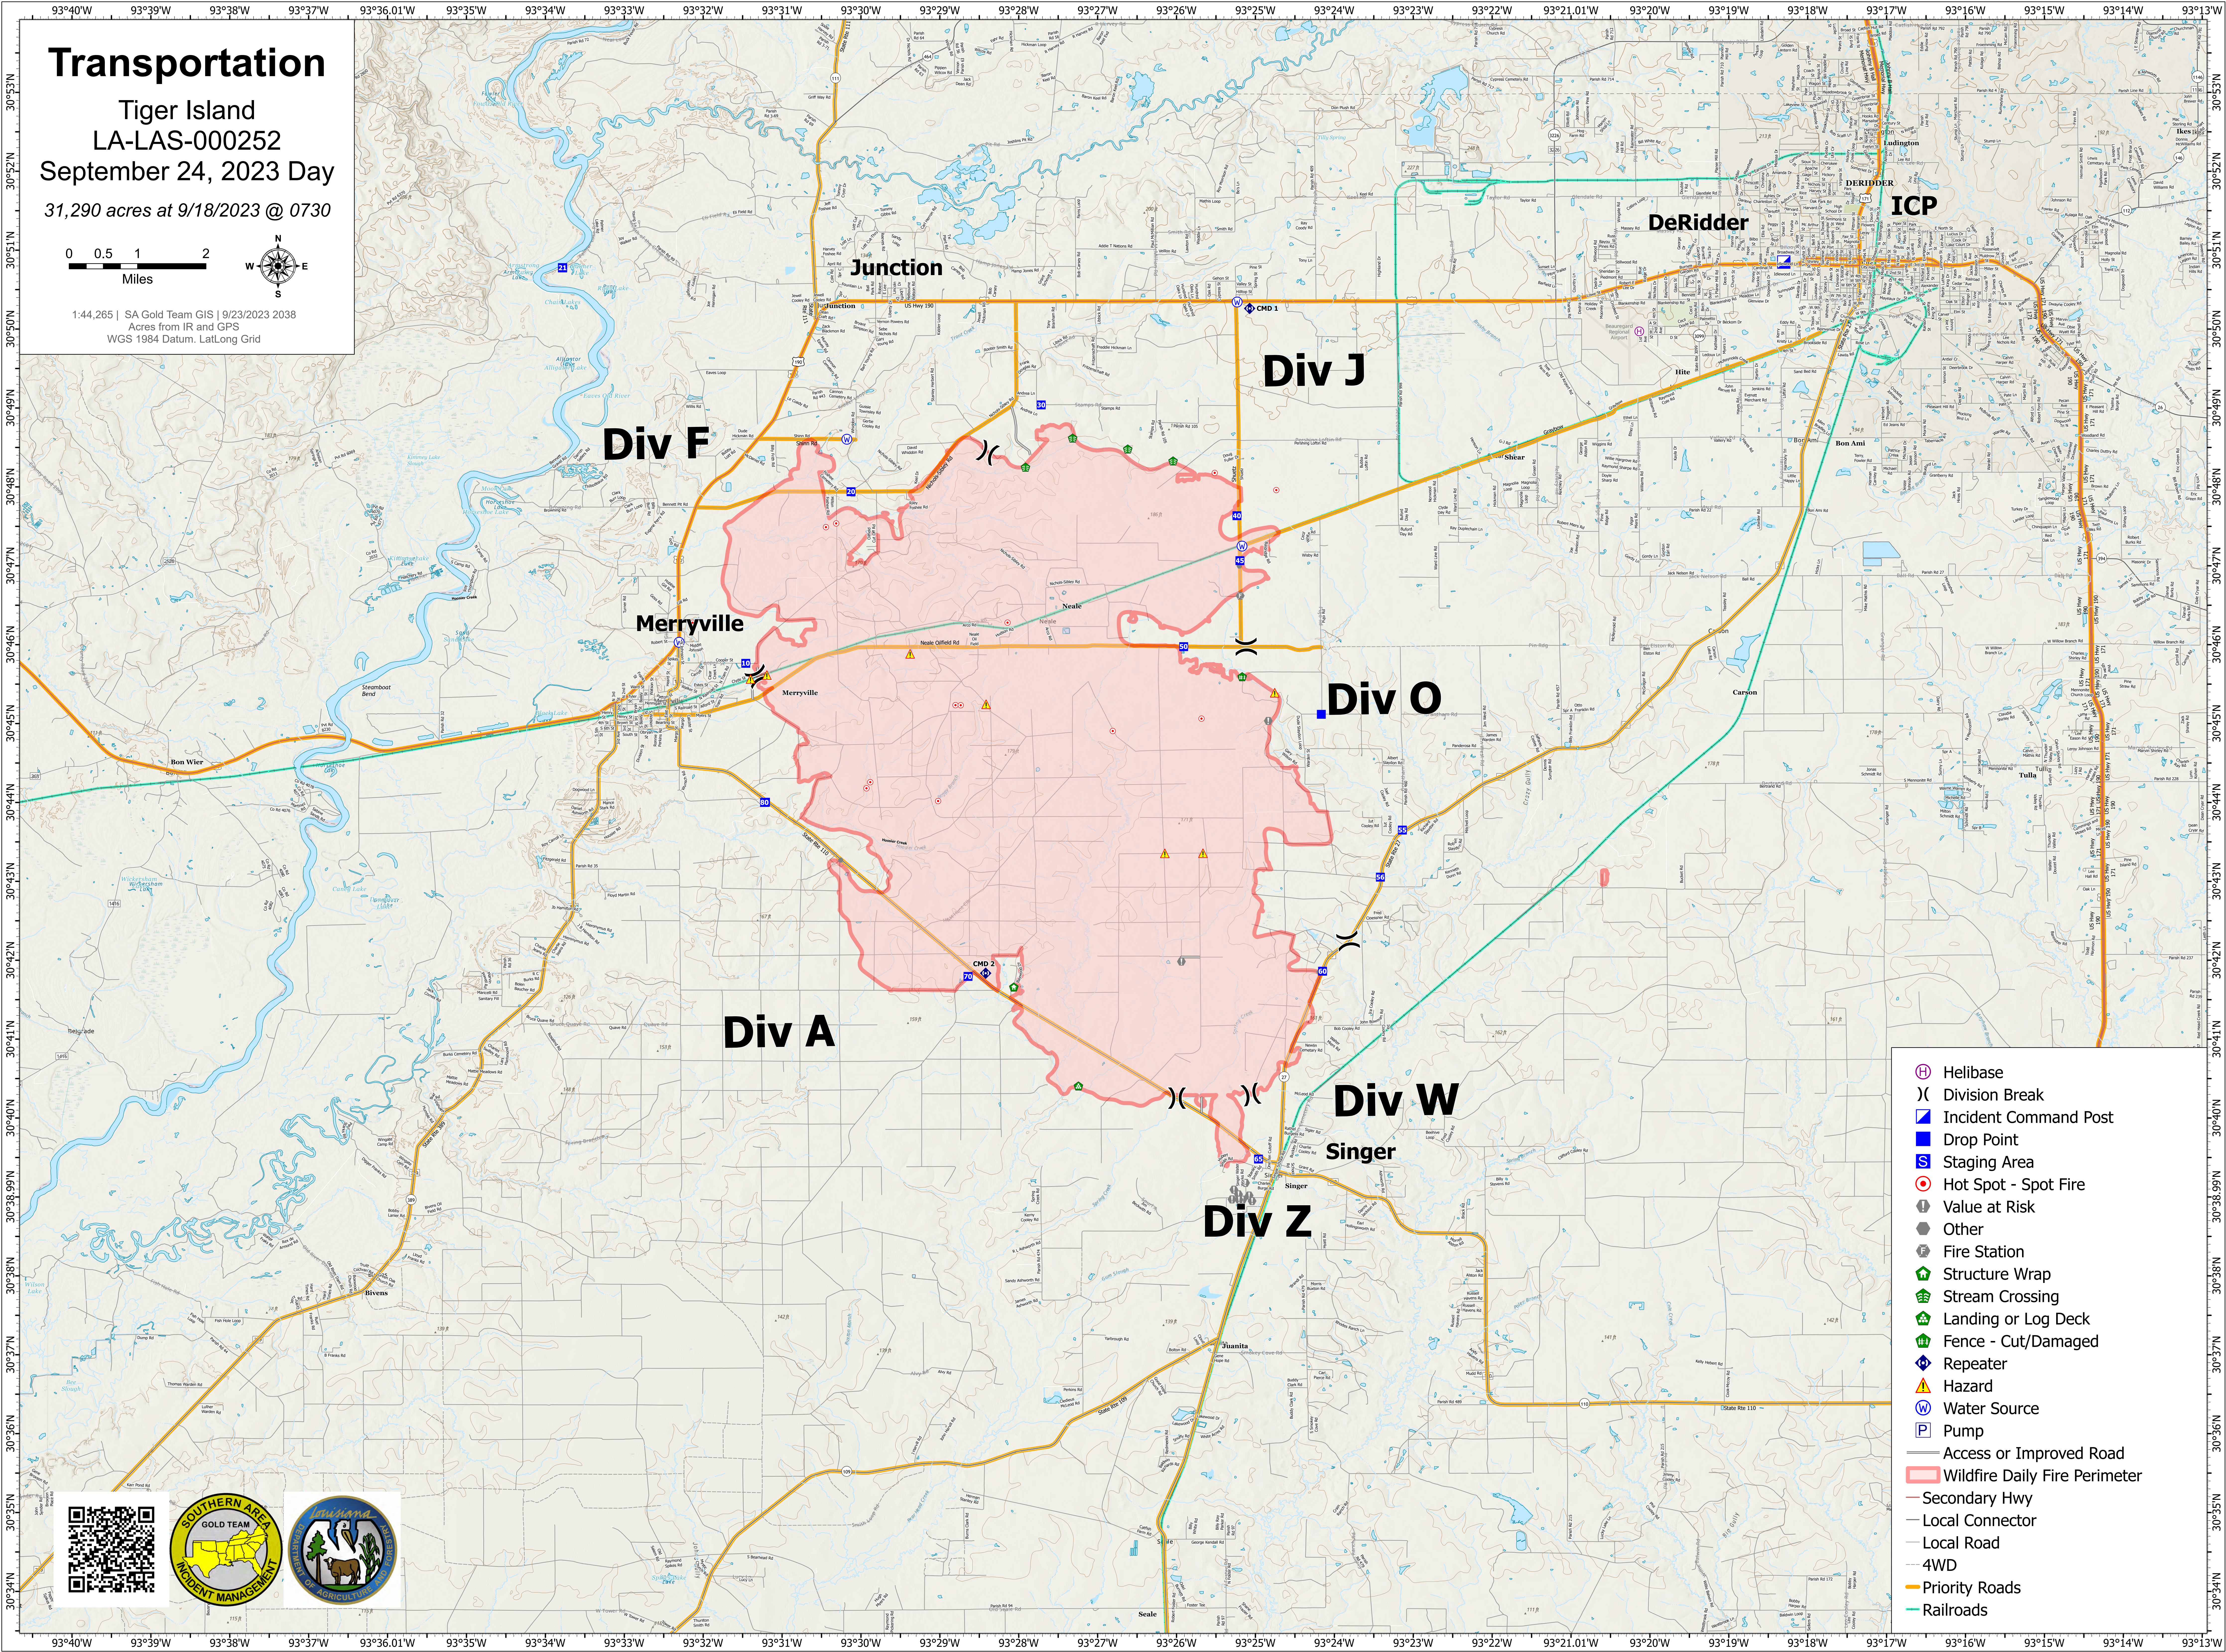

Transportation

Tiger Island
LA-LAS-000252
September 24, 2023 Day
31,290 acres at 9/18/2023 @ 0730

1:44,265 | SA Gold Team GIS | 9/23/2023 2038
Acres from IR and GPS
WGS 1984 Datum, Lat/Long Grid

- Helibase
- Division Break
- Incident Command Post
- Drop Point
- Staging Area
- Hot Spot - Spot Fire
- Value at Risk
- Other
- Fire Station
- Structure Wrap
- Stream Crossing
- Landing or Log Deck
- Fence - Cut/Damaged
- Repeater
- Hazard
- Water Source
- Pump
- Access or Improved Road
- Wildfire Daily Fire Perimeter
- Secondary Hwy
- Local Connector
- Local Road
- 4WD
- Priority Roads
- Railroads