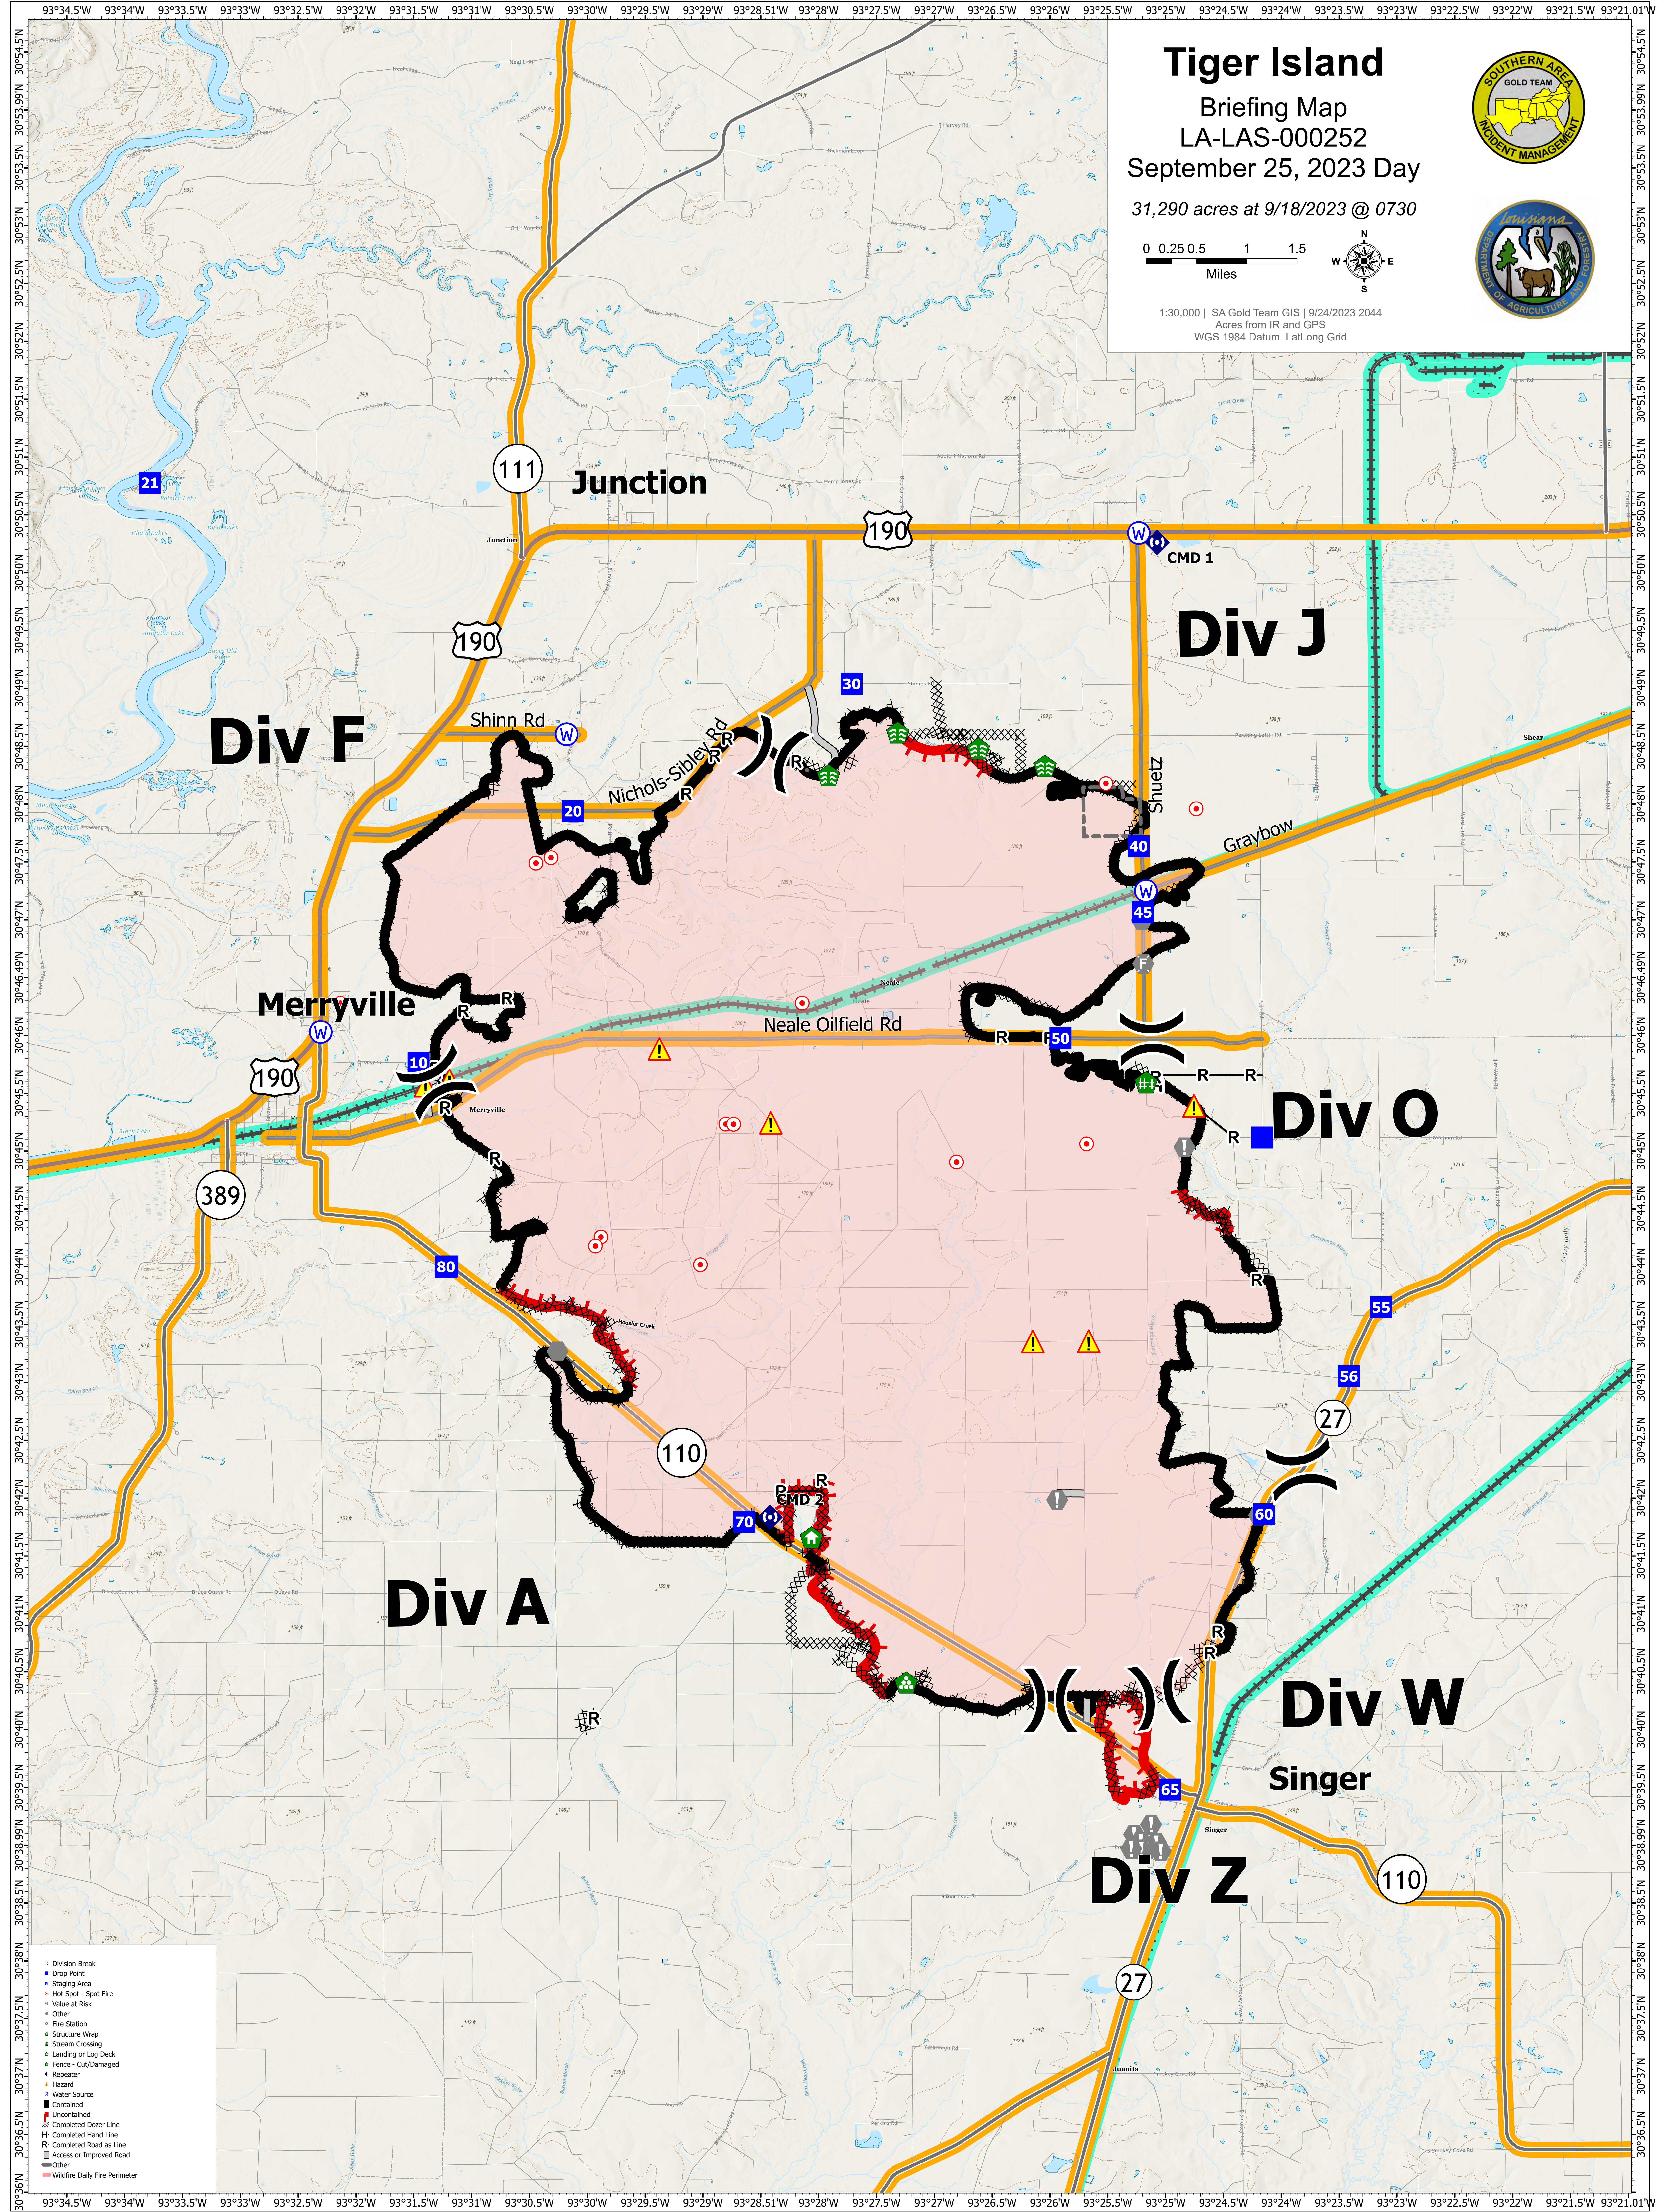

# Tiger Island

Briefing Map  
LA-LAS-000252  
September 25, 2023 Day

31,290 acres at 9/18/2023 @ 0730

0 0.25 0.5 1 1.5  
Miles

1:30,000 | SA Gold Team GIS | 9/24/2023 2044  
Acres from IR and GPS  
WGS 1984 Datum, LatLong Grid

- Division Break
- Drop Point
- Staging Area
- Hot Spot - Spot Fire
- Value at Risk
- Other
- Fire Station
- Structure Wrap
- Stream Crossing
- Landing or Log Deck
- Fence - Cut/Damaged
- Repeater
- Hazard
- Water Source
- Contained
- Uncontained
- Completed Dozer Line
- Completed Hand Line
- Completed Road as Line
- Access or Improved Road
- Other
- Wildfire Daily Fire Perimeter