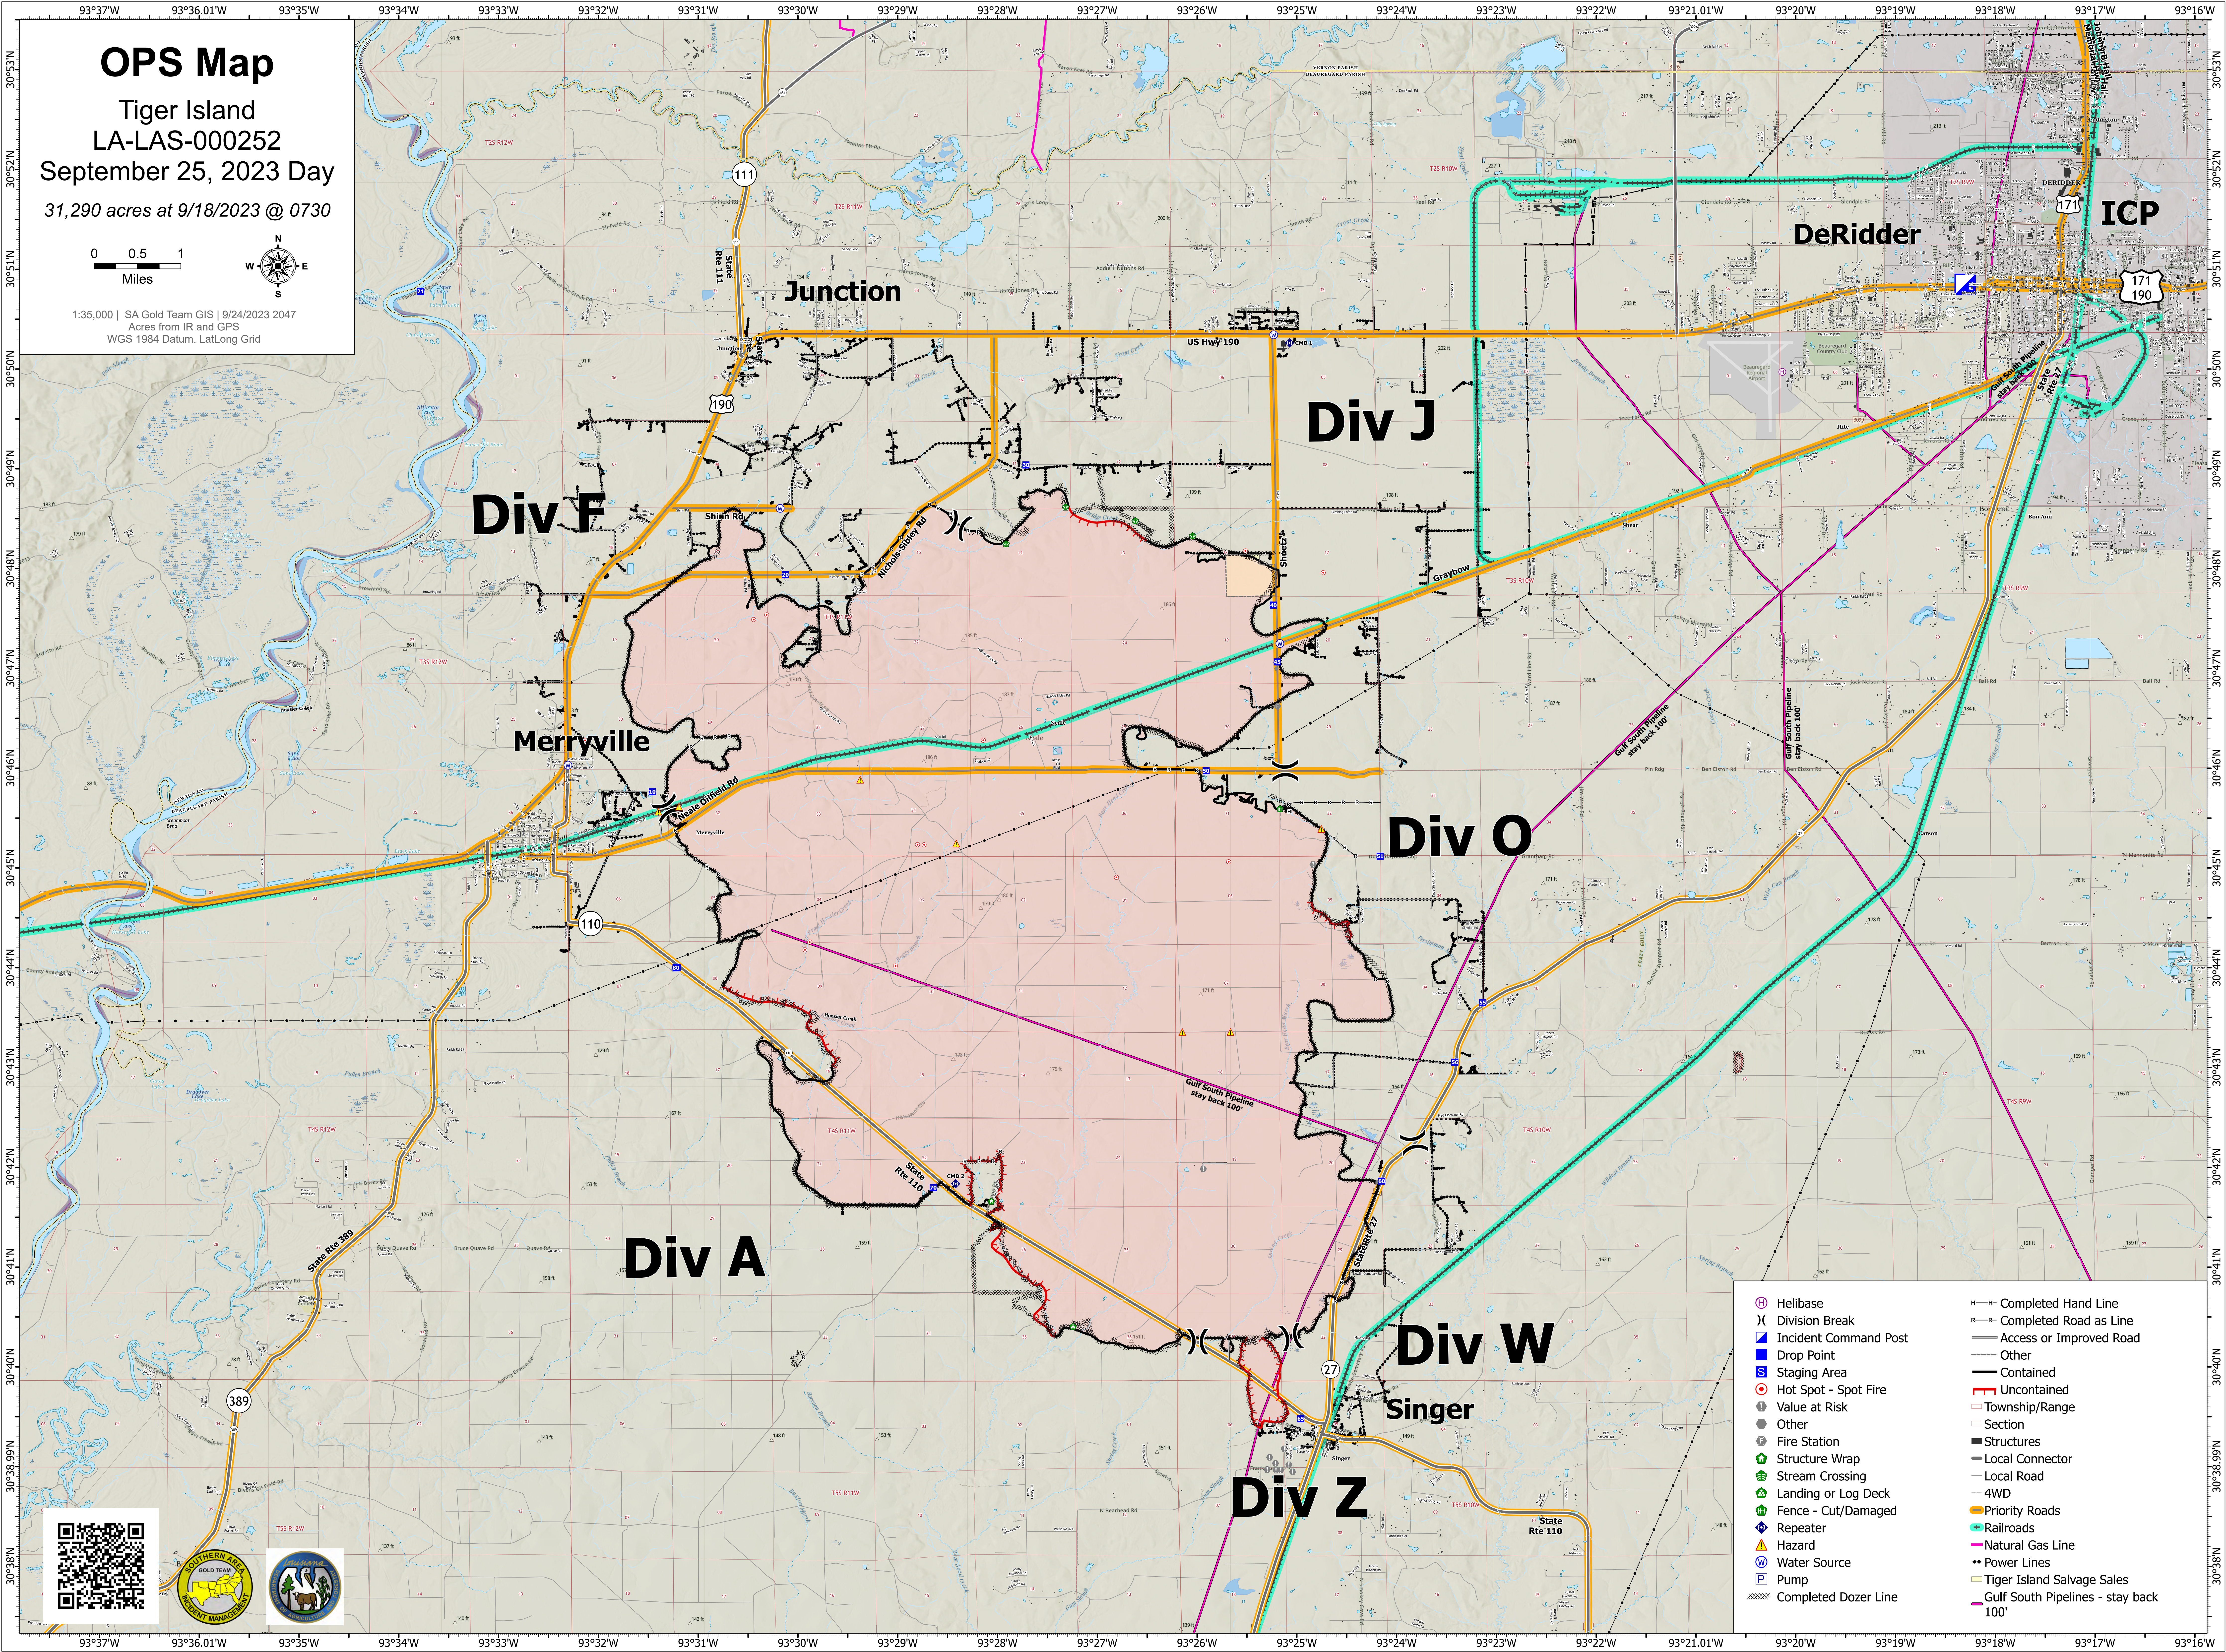

OPS Map

Tiger Island
LA-LAS-000252

September 25, 2023 Day

31,290 acres at 9/18/2023 @ 0730

1:35,000 | SA Gold Team GIS | 9/24/2023 2047
Acres from IR and GPS
WGS 1984 Datum, Lat/Long Grid

	Heli-base		Completed Hand Line
	Division Break		Completed Road as Line
	Incident Command Post		Access or Improved Road
	Drop Point		Other
	Staging Area		Contained
	Hot Spot - Spot Fire		Uncontained
	Value at Risk		Township/Range
	Fire Station		Section
	Structure Wrap		Structures
	Landing or Log Deck		Local Connector
	Fence - Cut/Damaged		Local Road
	Repeater		4WD
	Hazard		Priority Roads
	Water Source		Railroads
	Pump		Natural Gas Line
	Completed Dozer Line		Power Lines
			Tiger Island Salvage Sales
			Gulf South Pipelines - stay back 100'