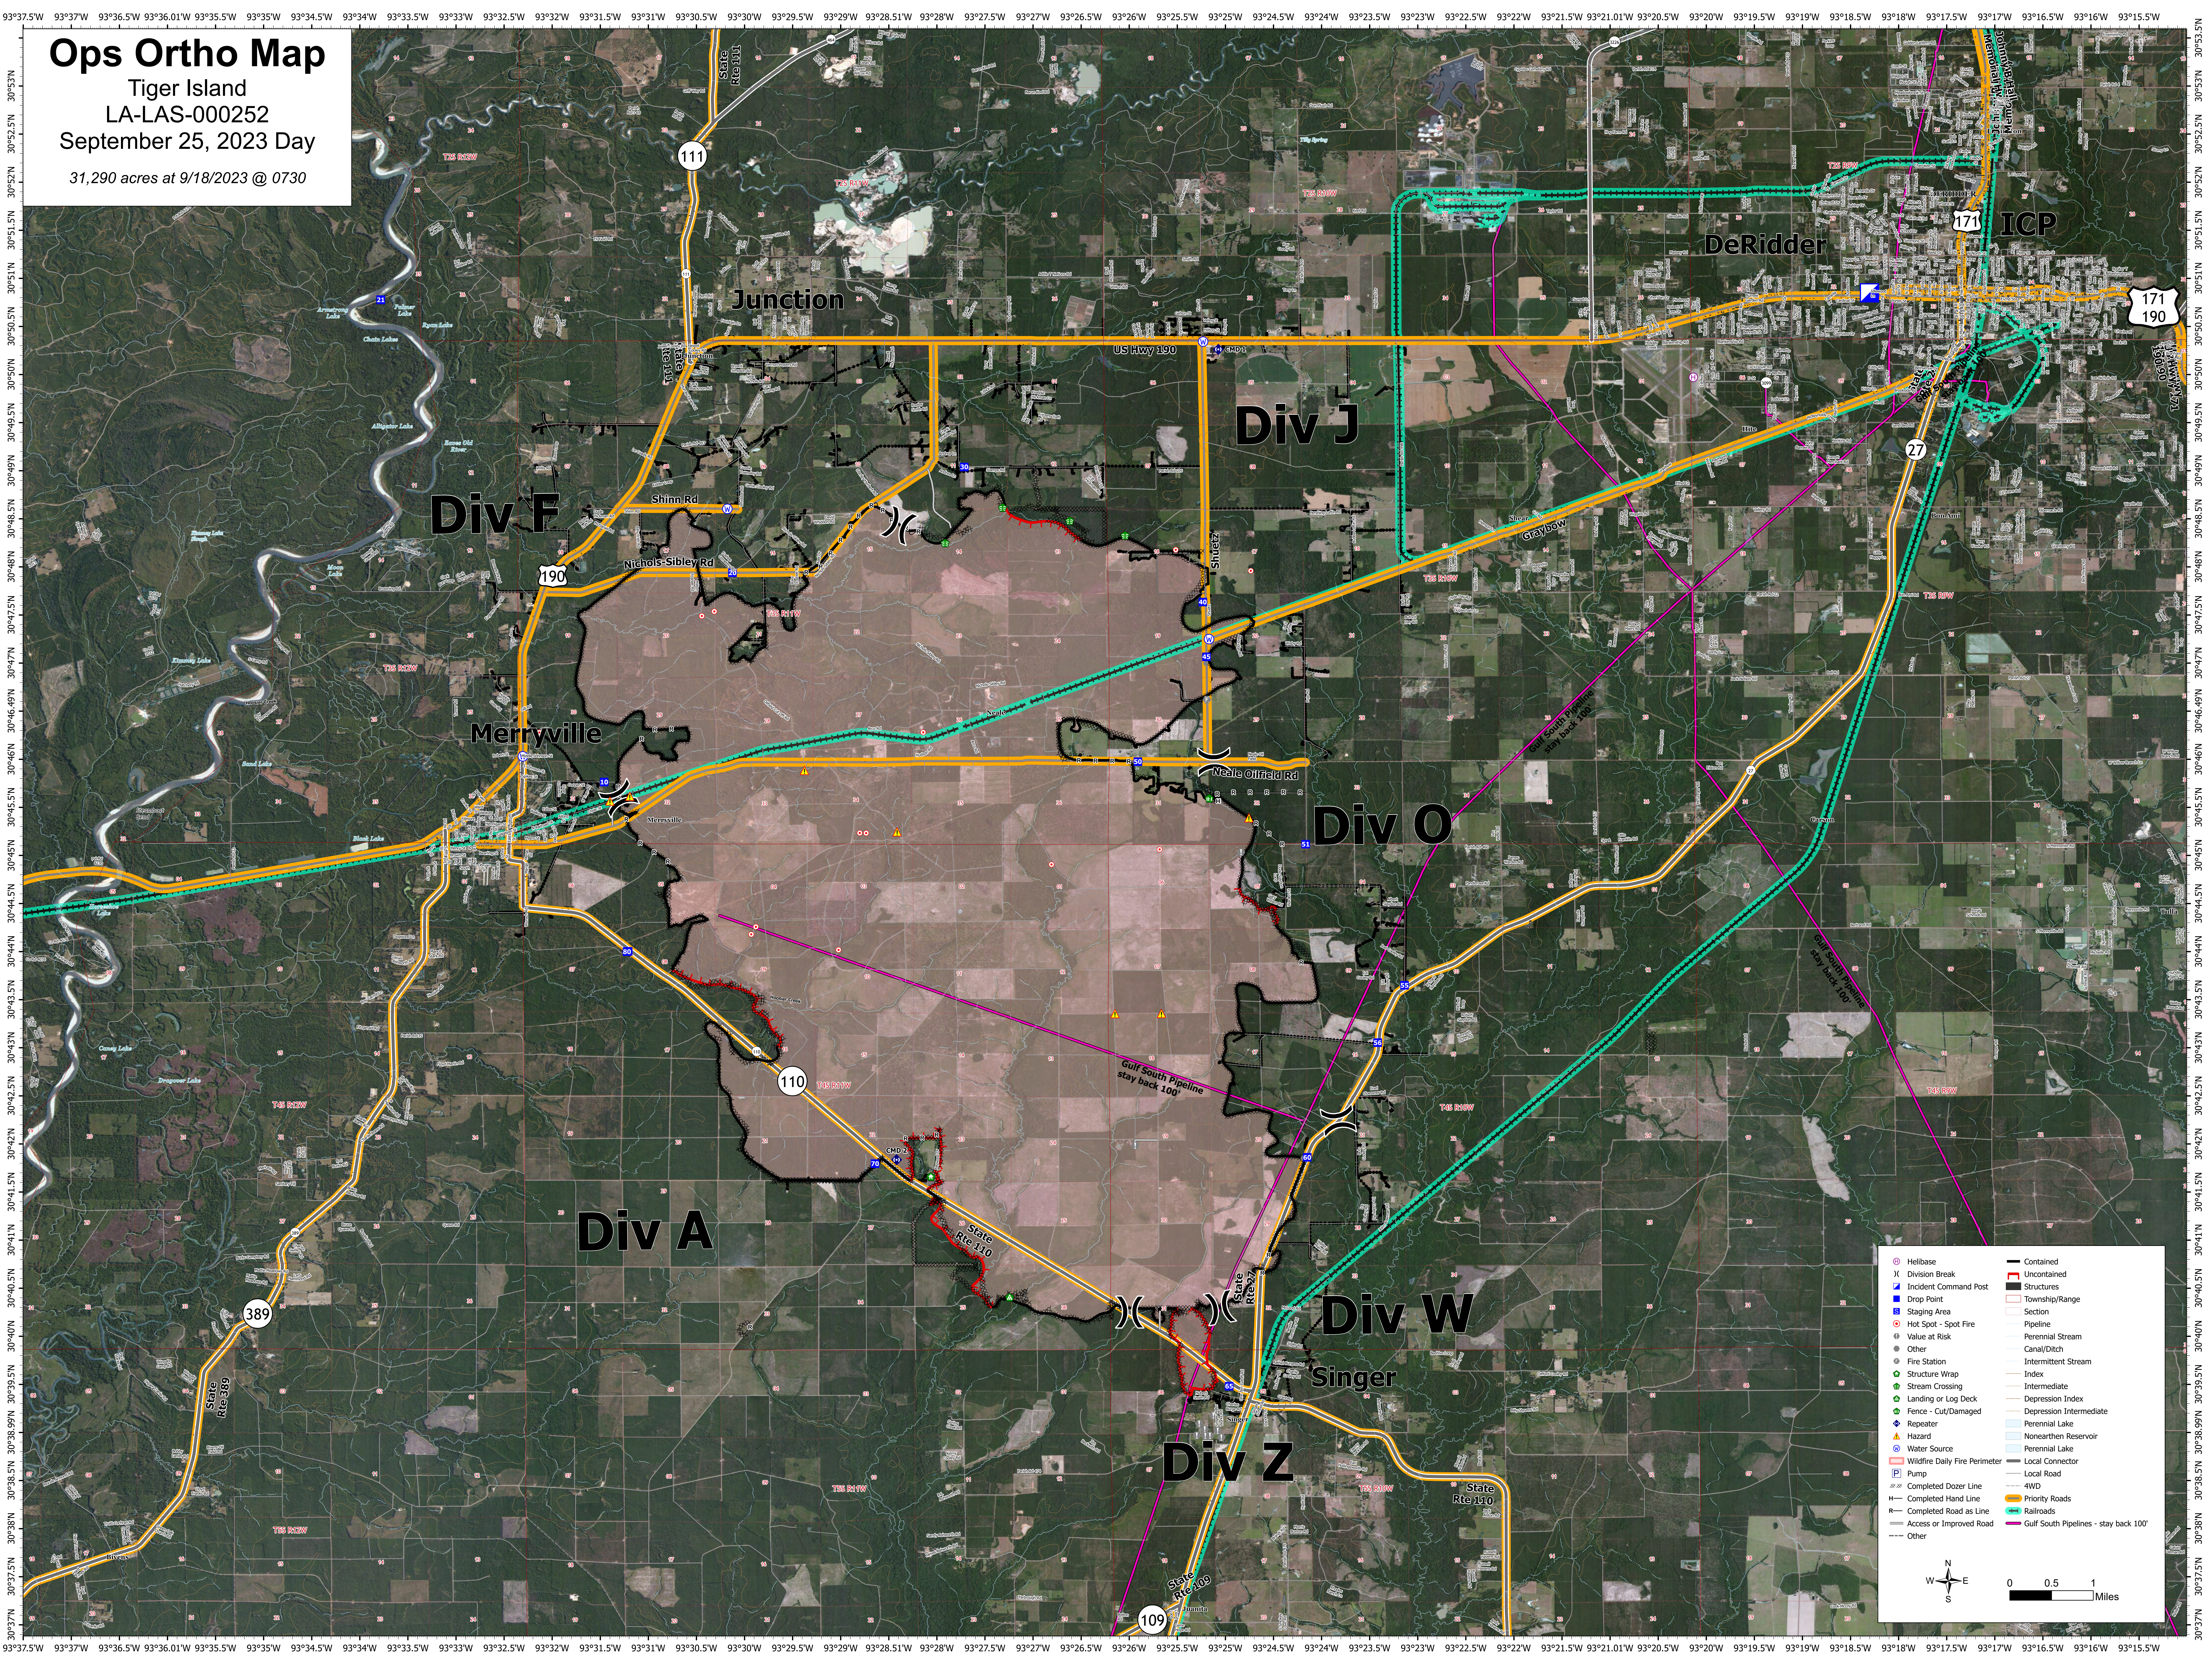

Ops Ortho Map

Tiger Island
LA-LAS-000252
September 25, 2023 Day
31,290 acres at 9/18/2023 @ 0730

⊙ Helibase	▬ Contained
⊗ Division Break	▬ Uncontained
⊙ Incident Command Post	▬ Structures
⊙ Drop Point	▬ Township/Range
⊙ Staging Area	▬ Section
⊙ Hot Spot - Spot Fire	▬ Pipeline
⊙ Value at Risk	▬ Perennial Stream
⊙ Other	▬ Canal/Ditch
⊙ Fire Station	▬ Intermittent Stream
⊙ Structure Wrap	▬ Index
⊙ Stream Crossing	▬ Intermediate
⊙ Landing or Log Deck	▬ Depression Index
⊙ Fence - Cut/Damaged	▬ Depression Intermediate
⊙ Repeater	▬ Perennial Lake
⊙ Hazard	▬ Nonearthen Reservoir
⊙ Water Source	▬ Perennial Lake
▬ Wildfire Daily Fire Perimeter	▬ Local Connector
▬ Pump	▬ Local Road
▬ Completed Dozer Line	▬ 4WD
▬ Completed Hand Line	▬ Priority Roads
▬ Completed Road as Line	▬ Railroads
▬ Access or Improved Road	▬ Gulf South Pipelines - stay back 100'
▬ Other	

0 0.5 1 Miles